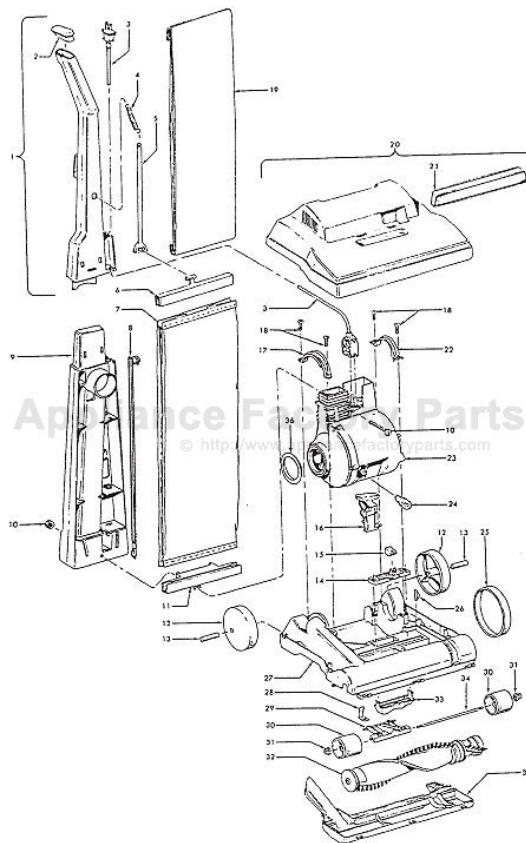

[Find Your HOOVER Vacuum Cleaner Parts - Select From 1456 Models](#)

----- Manual continues below part list -----