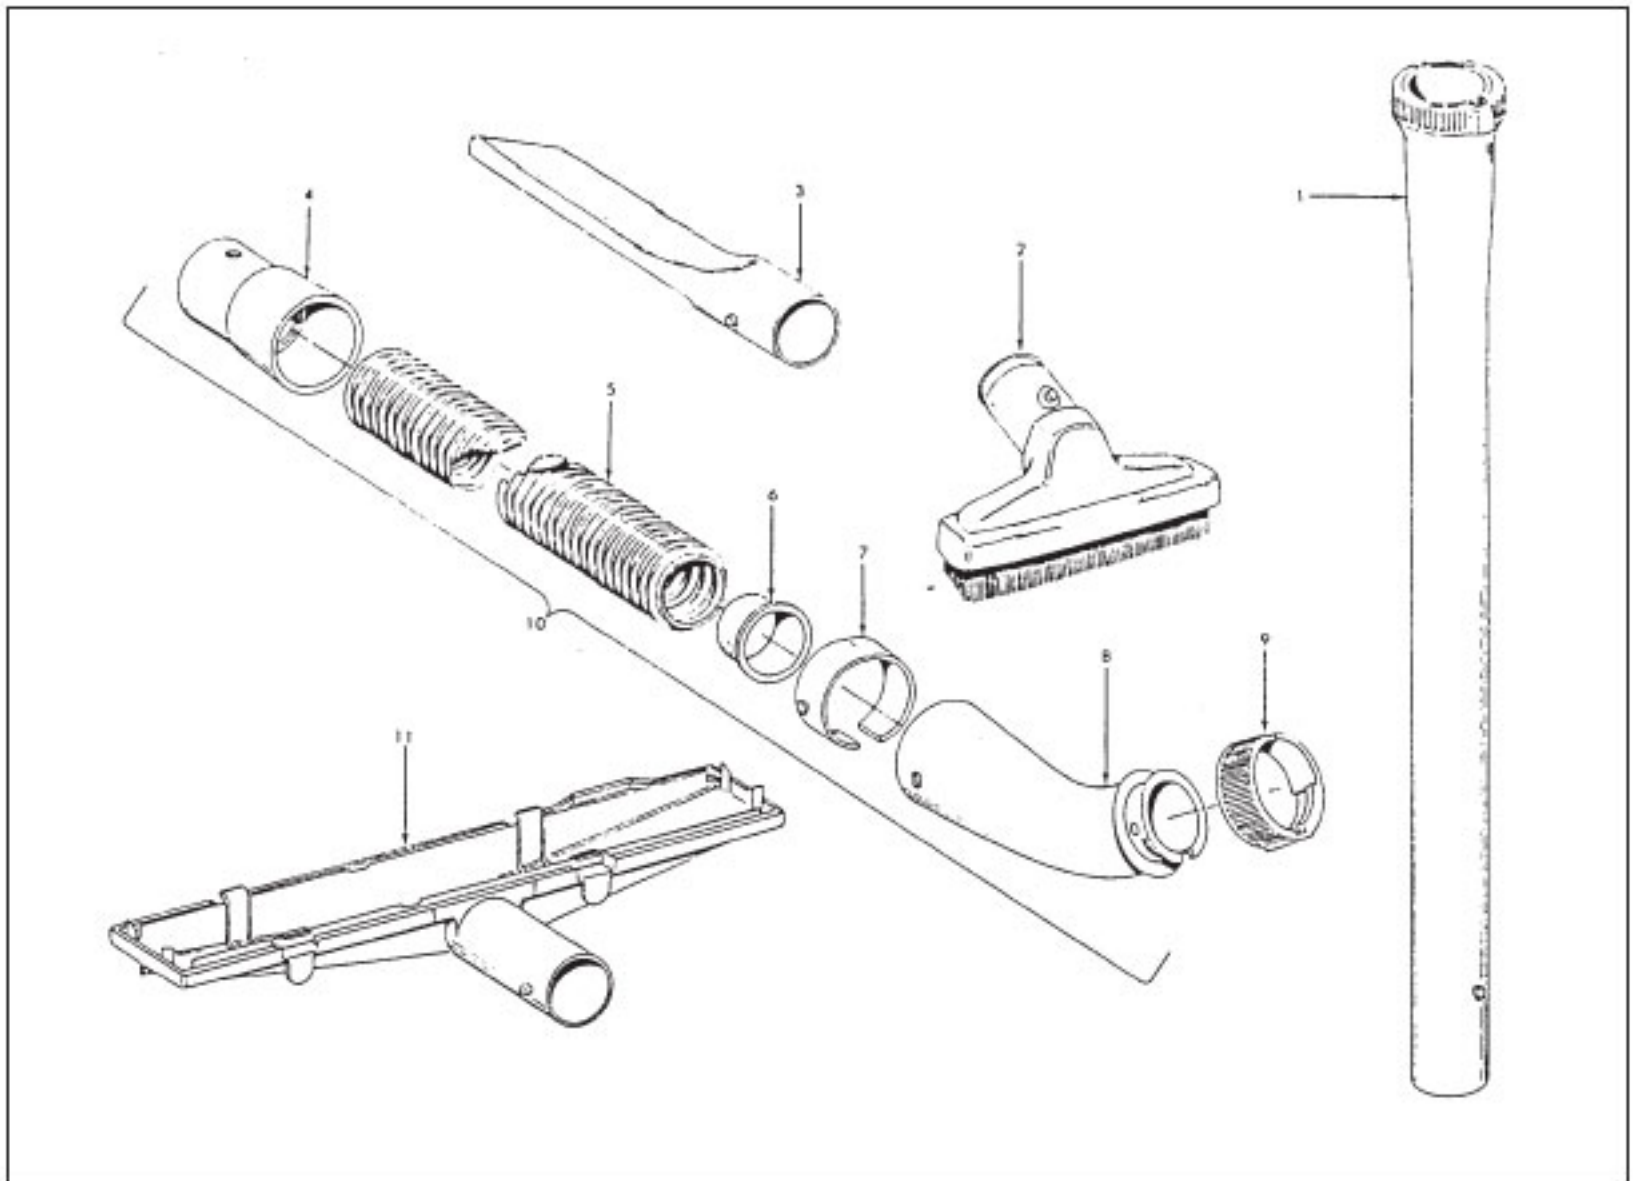

### Standard Fit Tools (w/Retention Pin) (Shown)

KEY	PART NO.	DESCRIPTION
1	H-43453043	Extension Tube - AAP
2	H-43414017	Multi-Purpose Brush - AAP
3	H-38617018	Crevice Tool - AAP
4	H-32288004	Hose Connector - AAP
5	H-38671018	Hose - Less Ends - AAP
6	H-32156010	Hose Sleeves
7	H-36171025	Hose Connector - Curved - AAP
8	H-43466058	Hose Connector - Curved - AAP (Incl. Item 9)
9	H-36153021	Latch Ring
10	H-43434210	Hose Comp.
11	H-38656016	Convertor Body - AAP
	H-43414071	Furniture Nozzle - AAP
	H-43414087	Dusting Brush - AAP
	H-43414088	Wall/Floor Brush - AAP