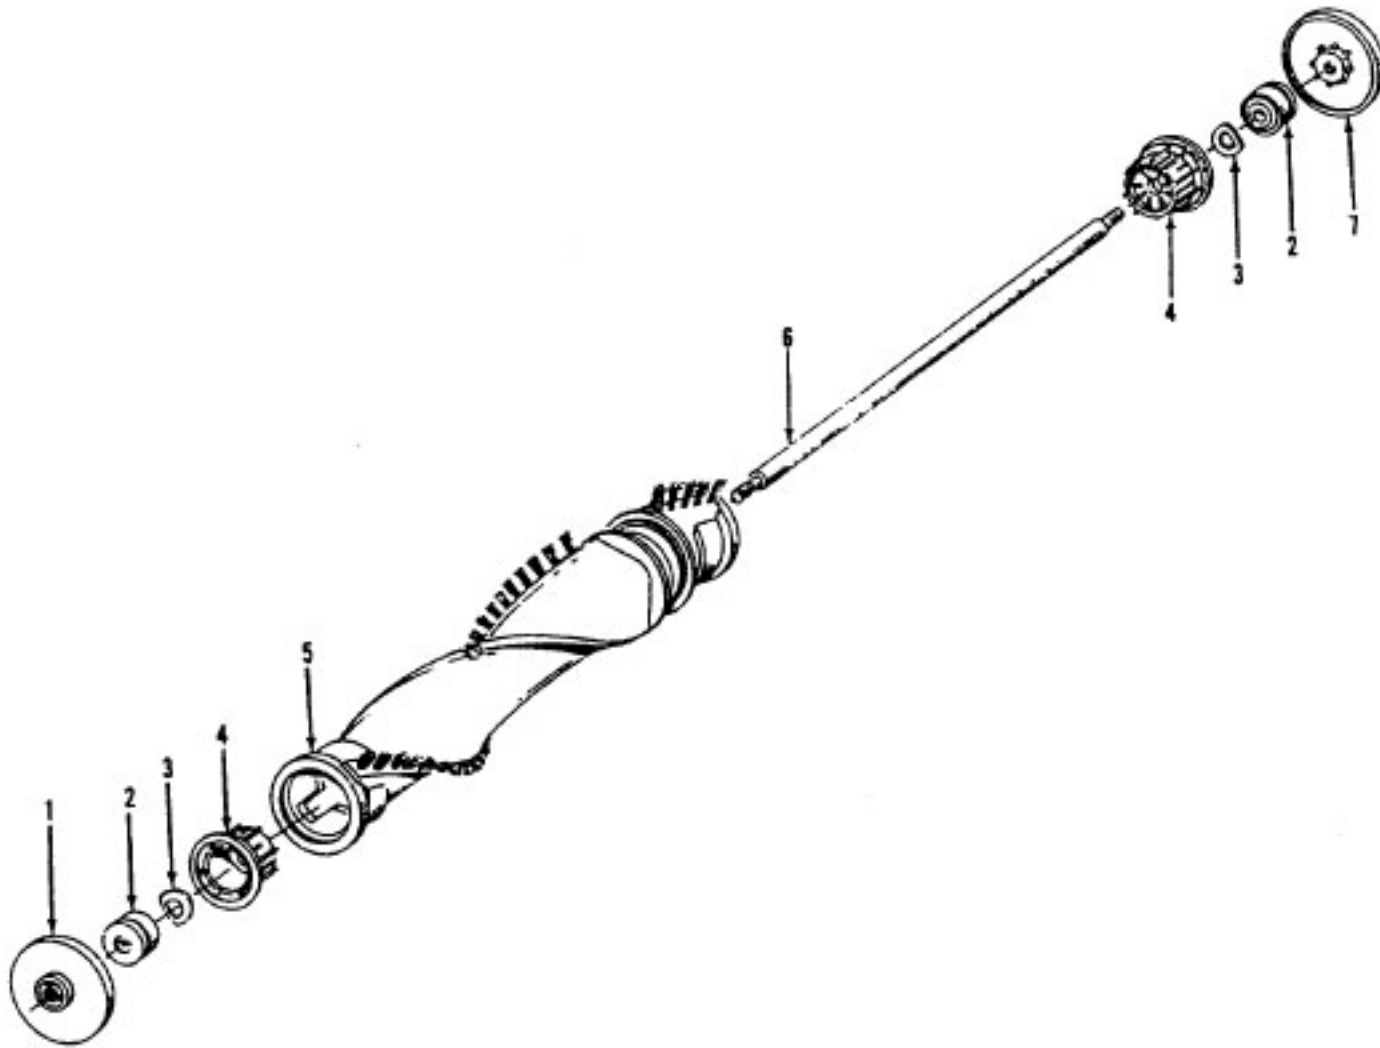

### Standard Fit Tools (w/Retention Pin) (Shown)

Ref. No.	Part No.	Description
1	3863801P	Extension Tube - Poly - AG
2	43414016	Furniture Brush - AG
3	38617017	Crevice Tool - AG
4	32288004	Hose Connector - AAP
5	38671028	Hose - Less Ends - AAP
6	32158010	Hose Sleeve
7	36171025	Hose Connector Collar
8	43466058	Hose Connector - Curved - AAP (Incl. Item 9)
9	36153009	Latch Ring
10	43434210	Hose Comp.
11	38656016	Converter Body - AAP
	43414057	Furniture Nozzle - AG
	43414064	Dusting Brush - AG
	43414073	Wall/Floor Brush - AG

### Friction Fit Tools (w/o Retention Pin)

38634078
Not Available
38617024
32288004
38671030
Not Available
Not Available
39454059 (Hand Grip)
Not Available
Not Available
38656016
38614029
43414145
43414135

Ref. No.	Part No.	Description
	43576142	Motor Assem. Comp.
	43576181	Motor Assem. Comp. (Replaced by 43576204)
1	214793DA	Screw-Self Tapping (4)
2	38736033	Fan Chamber
3	38755030	Fan
4	N/A	Rivet - Semi Tubular (2)
5	N/A	Motor Housing Assem.
6	N/A	Motor Brush Holder (2)
7	N/A	Motor Brush Assem. (2)
8	N/A	Bearing
9	N/A	Bearing Retainer
10	36914004	Switch Bus Bar
11	39116005	Attachment Terminal
12	28218043	Switch Assem. - Early Models (Prior to 5/96)
	28161062	Switch Assem. - Late Models (After 5/96)
13	N/A	Armature/Bearing Assem.
14	37194046	Motor End Cap Assem. - MW
15	N/A	Field Assem.
16	N/A	Lamp Holder Assem.
17	21312793	Washer
18	38783020	Duct Seal
19	41311016	Motor Brush Holder Assem.

ITEMS NOT ILLUSTRATED

38781013	Duct Seal (8 1/2" Long adhesive backed foam seal used on early models in place of item 18)
54821001	Tape (Roll)

Ref. No.	Part No.	Description
	48414079	Agitator Assem. Comp. - AG
1	36423016	Thread Guard - RH
2	43267002	Agitator Bearing Assem. (2)
3	21347003	Conical Washer (2)
4	36422022	Agitator End (2)
5	N/A	Agitator Body
6	32724013	Agitator Shaft
7	36423017	Thread Guard - LH - AG