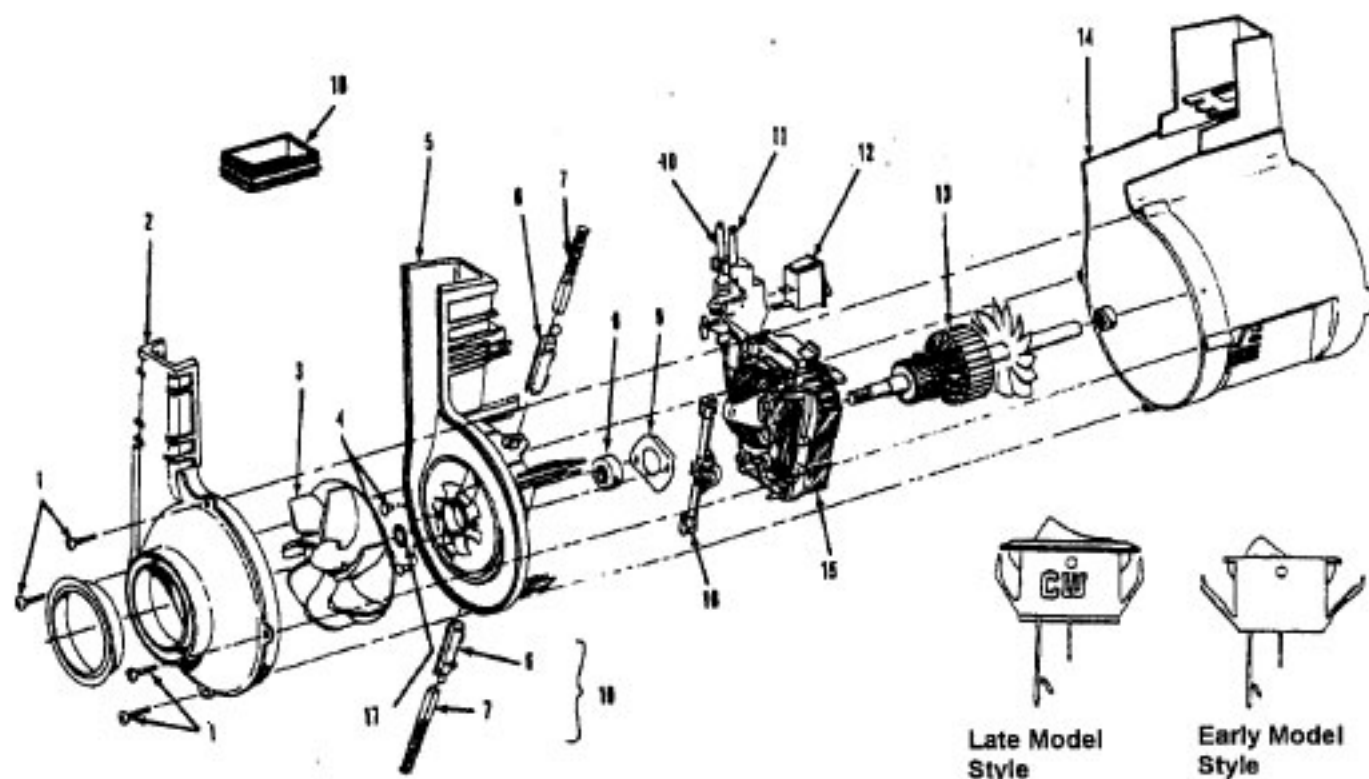

Ref. No.	Part No.	Description
	43576142	Motor Assem. Comp.
	43576181	Motor Assem. Comp. (Replaced by 43576204)
1	214793DA	Screw-Self Tapping (4)
2	38736033	Fan Chamber
3	38755030	Fan
4	N/A	Rivet - Semi Tubular (2)
5	N/A	Motor Housing Assem.
6	N/A	Motor Brush Holder (2)
7	N/A	Motor Brush Assem. (2)
8	N/A	Bearing
9	N/A	Bearing Retainer
10	36914004	Switch Bus Bar
11	39116005	Attachment Terminal
12	28218043	Switch Assem. - Early Models (Prior to 5/96)
	28161062	Switch Assem. - Late Models (After 5/96)
13	N/A	Armature/Bearing Assem.
14	37194046	Motor End Cap Assem. - MW
15	N/A	Field Assem.
16	N/A	Lamp Holder Assem.
17	21312793	Washer
18	38783020	Duct Seal
19	41311016	Motor Brush Holder Assem.

ITEMS NOT ILLUSTRATED

38781013	Duct Seal (8 1/2" Long adhesive backed foam seal used on early models in place of item 18)
54821001	Tape (Roll)