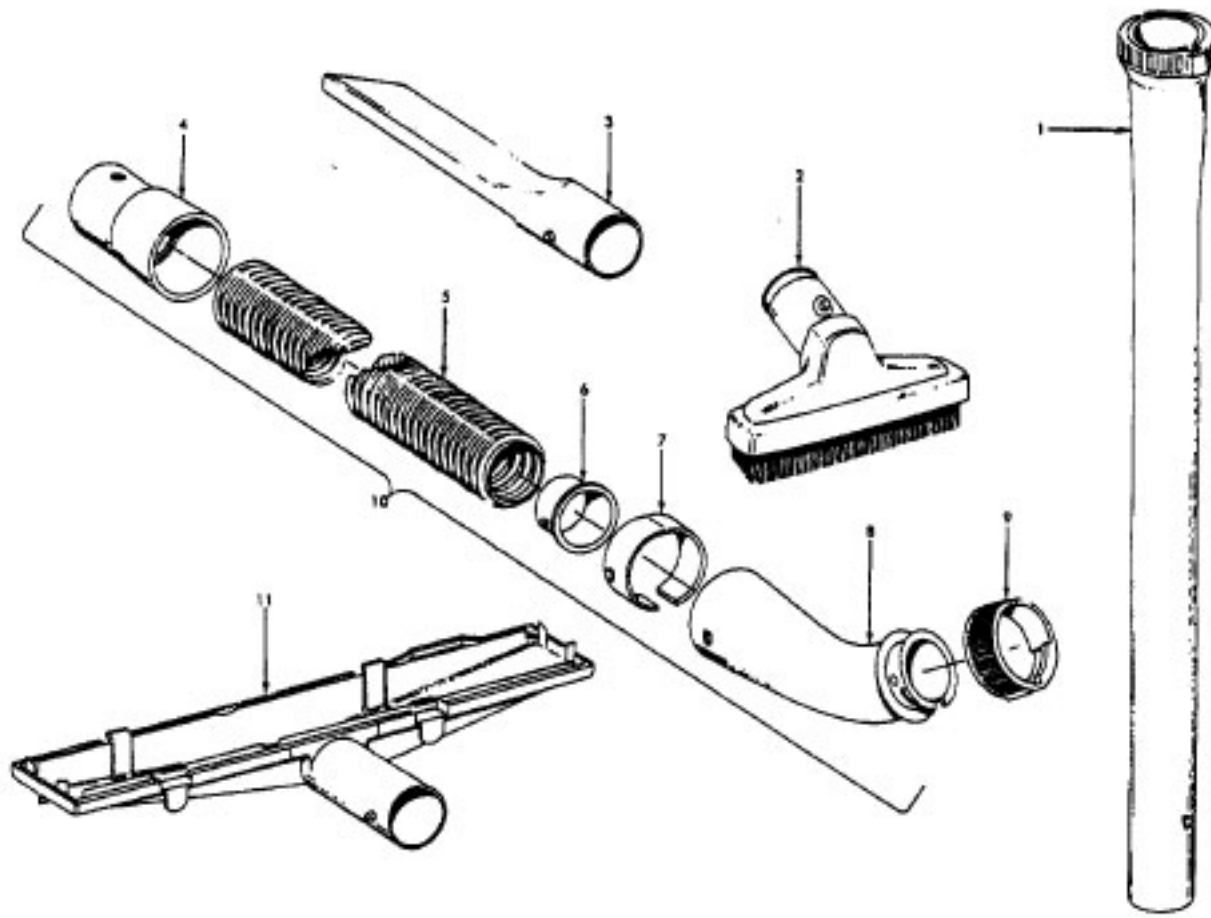

----- Manual continues below part list -----

Available Replacement Parts for HOOVER U4465-9

H-38528040	BELT VACUUM HOOVER OEM (1 PACK)
48414036	HOOVER ELITE BRUSH ROLLER
H-43267002	AGITATOR BEARING ASM
K-109289	BULB
H-43414073	Floor brush.
H-43414064	DUSTING BRUSH (ONE PEICE)
HR-5000	EXTENSION TUBE

Cleaning Tools - Elite Cleaners

Standard Fit Tools (w/Retention Pin) (Shown)

Ref. No.	Part No.	Description
1	3863801P	Extension Tube - Poly - AG
2	43414016	Furniture Brush - AG
3	38617017	Crevice Tool - AG
4	32288004	Hose Connector - AAP
5	38671028	Hose - Less Ends - AAP
6	32158010	Hose Sleeve
7	36171025	Hose Connector Collar
8	43466058	Hose Connector - Curved - AAP (Incl. Item 9)
9	36153009	Latch Ring
10	43434210	Hose Comp.
11	38656016	Converter Body - AAP
	43414057	Furniture Nozzle - AG
	43414064	Dusting Brush - AG
	43414073	Wall/Floor Brush - AG

ITEMS NOT ILLUSTRATED

38781013	Duct Seal (8 1/2" Long adhesive backed foam seal used on early models in place of item 18)
54821001	Tape (Roll)

Ref. No.	Part No.	Description
	48414079	Agitator Assem. Comp. - AG
1	36423016	Thread Guard - RH
2	43267002	Agitator Bearing Assem. (2)
3	21347003	Conical Washer (2)
4	36422022	Agitator End (2)
5	N/A	Agitator Body
6	32724013	Agitator Shaft
7	36423017	Thread Guard - LH - AG