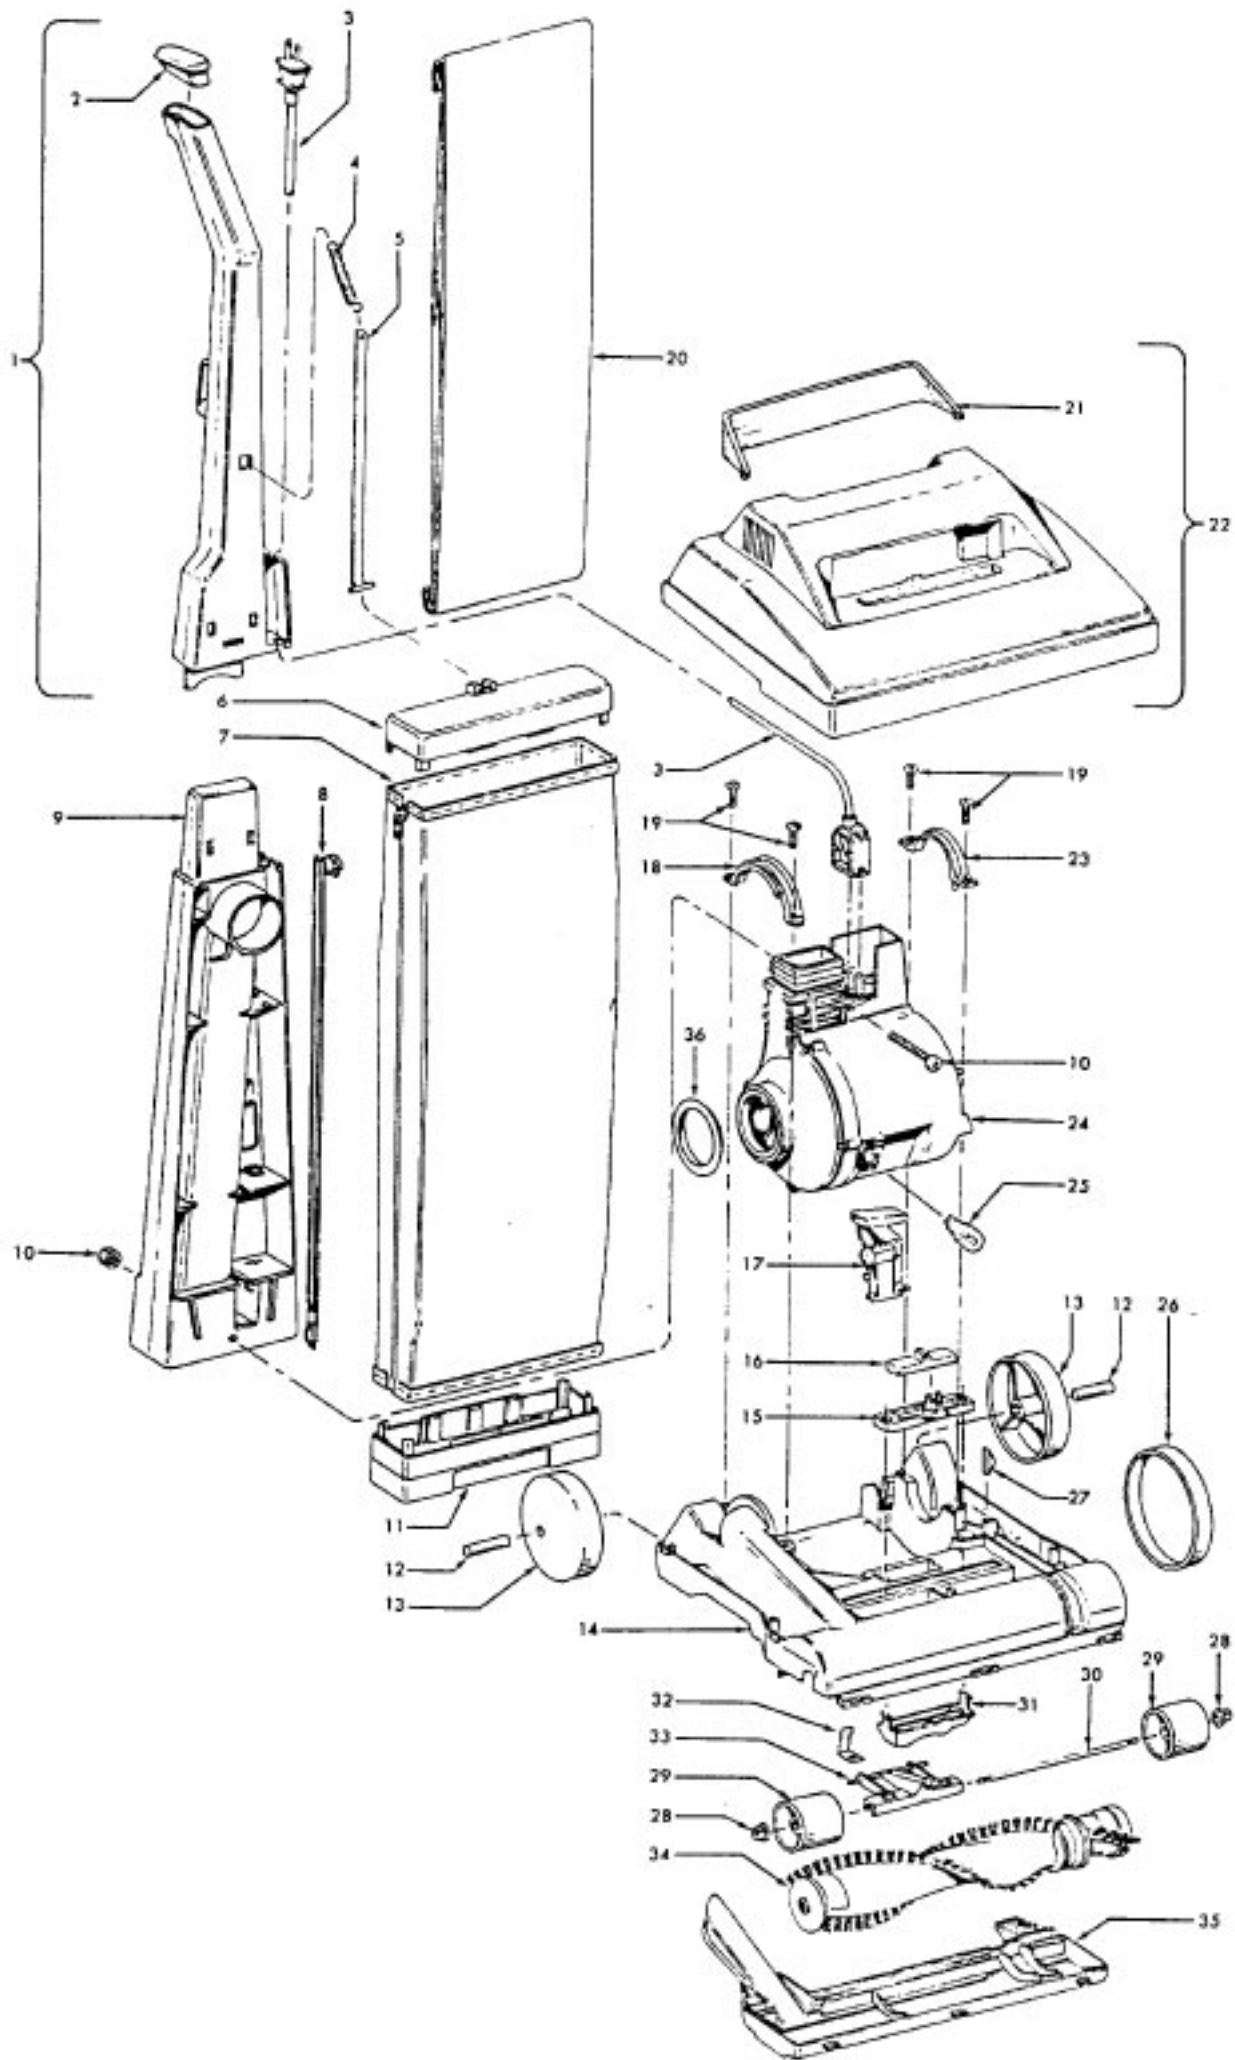

----- Manual continues below part list -----

Available Replacement Parts for HOOVER U4465-9

H-38528040	BELT VACUUM HOOVER OEM (1 PACK)
48414036	HOOVER ELITE BRUSH ROLLER
H-43267002	AGITATOR BEARING ASM
K-109289	BULB
H-43414073	Floor brush.
H-43414064	DUSTING BRUSH (ONE PEICE)
HR-5000	EXTENSION TUBE

Cleaning Tools - Elite Cleaners

Standard Fit Tools (w/Retention Pin) (Shown)

Ref. No.	Part No.	Description
1	3863801P	Extension Tube - Poly - AG
2	43414016	Furniture Brush - AG
3	38617017	Crevice Tool - AG
4	32288004	Hose Connector - AAP
5	38671028	Hose - Less Ends - AAP
6	32158010	Hose Sleeve
7	36171025	Hose Connector Collar
8	43466058	Hose Connector - Curved - AAP (Incl. Item 9)
9	36153009	Latch Ring
10	43434210	Hose Comp.
11	38656016	Converter Body - AAP
	43414057	Furniture Nozzle - AG
	43414064	Dusting Brush - AG
	43414073	Wall/Floor Brush - AG

ITEMS NOT ILLUSTRATED

38781013	Duct Seal (8 1/2" Long adhesive backed foam seal used on early models in place of item 18)
54821001	Tape (Roll)

Ref. No.	Part No.	Description
	48414079	Agitator Assem. Comp. - AG
1	36423016	Thread Guard - RH
2	43267002	Agitator Bearing Assem. (2)
3	21347003	Conical Washer (2)
4	36422022	Agitator End (2)
5	N/A	Agitator Body
6	32724013	Agitator Shaft
7	36423017	Thread Guard - LH - AG