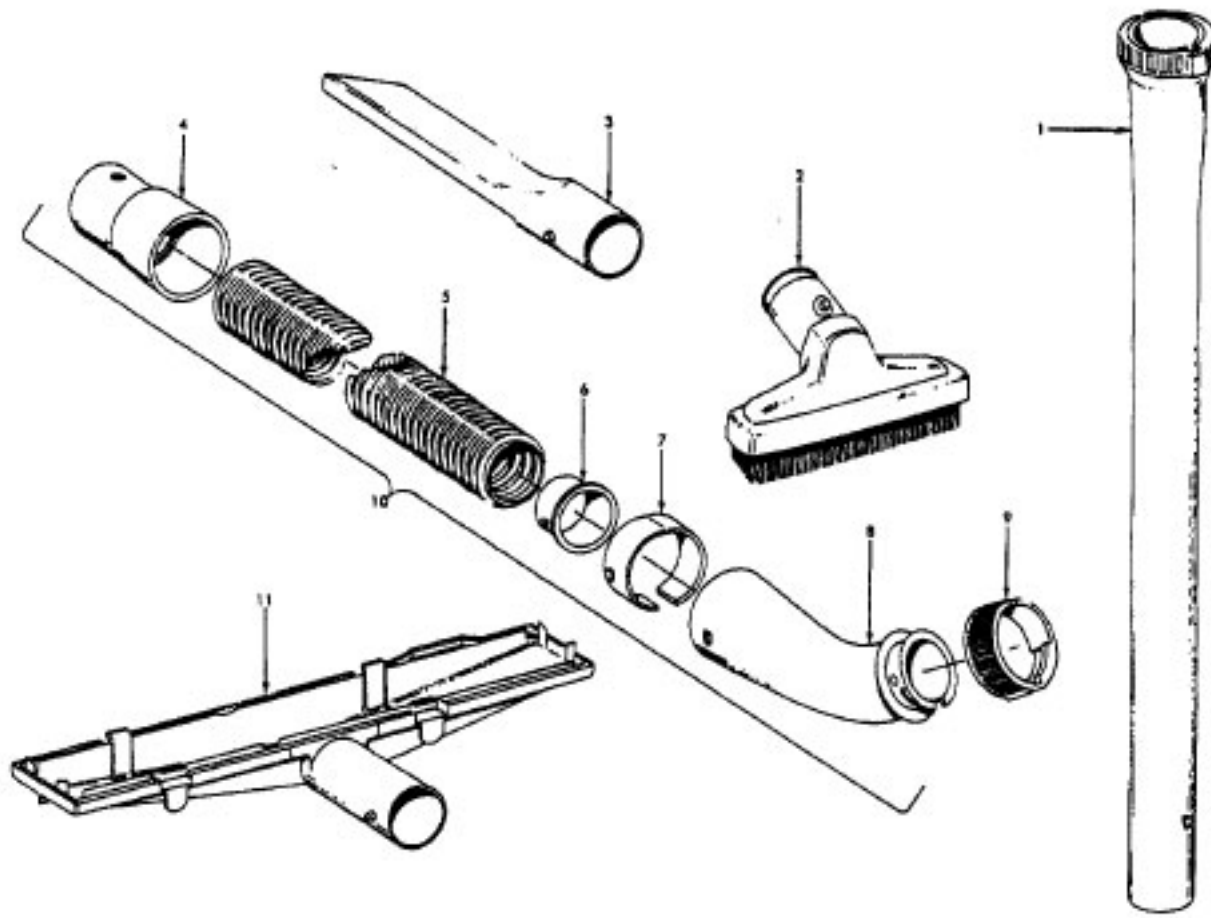

### Standard Fit Tools (w/Retention Pin) (Shown)

Ref. No.	Part No.	Description
1	3863801P	Extension Tube - Poly - AG
2	43414016	Furniture Brush - AG
3	38617017	Crevice Tool - AG
4	32288004	Hose Connector - AAP
5	38671028	Hose - Less Ends - AAP
6	32158010	Hose Sleeve
7	36171025	Hose Connector Collar
8	43466058	Hose Connector - Curved - AAP (Incl. Item 9)
9	36153009	Latch Ring
10	43434210	Hose Comp.
11	38656016	Converter Body - AAP
	43414057	Furniture Nozzle - AG
	43414064	Dusting Brush - AG
	43414073	Wall/Floor Brush - AG

ITEMS NOT ILLUSTRATED

38781013	Duct Seal (8 1/2" Long adhesive backed foam seal used on early models in place of item 18)
54821001	Tape (Roll)

Ref. No.	Part No.	Description
	48414079	Agitator Assem. Comp. - AG
1	36423016	Thread Guard - RH
2	43267002	Agitator Bearing Assem. (2)
3	21347003	Conical Washer (2)
4	36422022	Agitator End (2)
5	N/A	Agitator Body
6	32724013	Agitator Shaft
7	36423017	Thread Guard - LH - AG