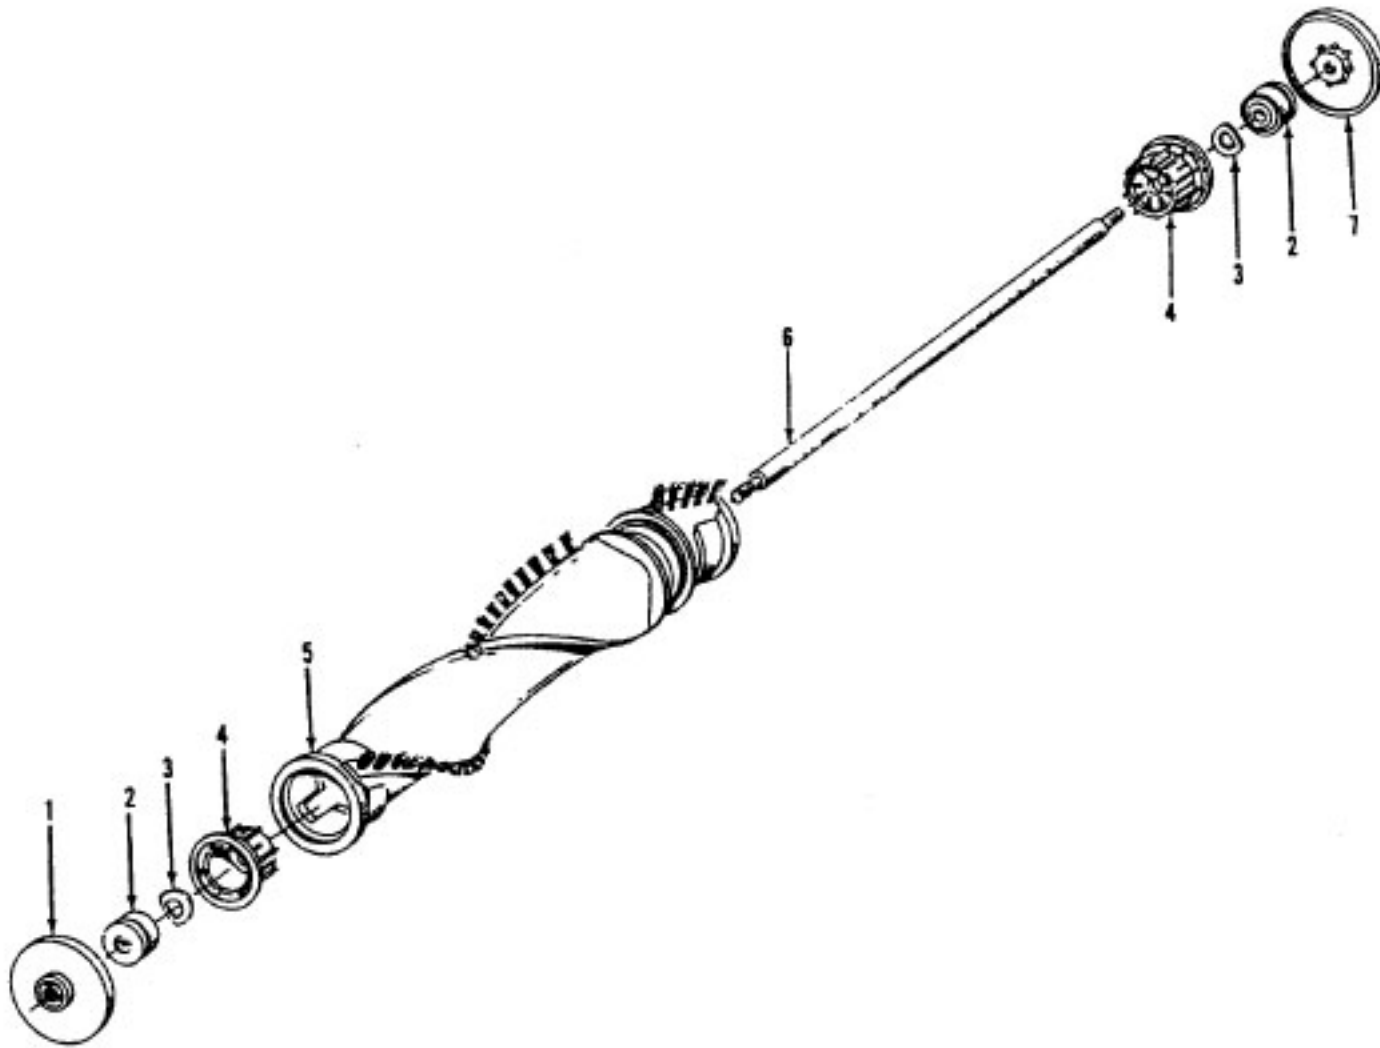

Ref. No.	Part No.	Description
24	43576142	Motor Assem. (P. 202)
25	27313101	Dirt Finder Lamp
26	38528027	Belt
27	13261AY	Rug Nozzle Rib Shoe
28	36131056	Wheel Retainer - BZ (2)
29	43248059	Wheel - AG (2)
30	32563012	Wheel Shaft - AY (Use 43248054)
31	38563011	Nozzle Height Adj. Cam - KE
	38563012	Nozzle Height Adj. Cam - MW - U4511, U4511-9
32	34572002	Cam Actuator Spring - FW
33	43248059	Front Wheel Assem. (Incl. It. 29, 30)
34	48414081	Agitator Assem. Comp. - AG
	48414079	Agitator Assem. Comp. - AG - U4507, U4507-9
35	37245017	Bottom Plate
36	38784016	Seal

Friction Fit Tools (w/o Retention Pin)

38634078
Not Available
38617024
32288004
38671030
Not Available
Not Available
39454059 (Hand Grip)
Not Available
Not Available
38656016
38614029
43414145
43414135

Ref. No.	Part No.	Description
	43576142	Motor Assem. Comp.
	43576181	Motor Assem. Comp. (Replaced by 43576204)
1	214793DA	Screw-Self Tapping (4)
2	38736033	Fan Chamber
3	38755030	Fan
4	N/A	Rivet - Semi Tubular (2)
5	N/A	Motor Housing Assem.
6	N/A	Motor Brush Holder (2)
7	N/A	Motor Brush Assem. (2)
8	N/A	Bearing
9	N/A	Bearing Retainer
10	36914004	Switch Bus Bar
11	39116005	Attachment Terminal
12	28218043	Switch Assem. - Early Models (Prior to 5/96)
	28161062	Switch Assem. - Late Models (After 5/96)
13	N/A	Armature/Bearing Assem.
14	37194046	Motor End Cap Assem. - MW
15	N/A	Field Assem.
16	N/A	Lamp Holder Assem.
17	21312793	Washer
18	38783020	Duct Seal
19	41311016	Motor Brush Holder Assem.

ITEMS NOT ILLUSTRATED

38781013	Duct Seal (8 1/2" Long adhesive backed foam seal used on early models in place of item 18)
54821001	Tape (Roll)

Ref. No.	Part No.	Description
	48414079	Agitator Assem. Comp. - AG
1	36423016	Thread Guard - RH
2	43267002	Agitator Bearing Assem. (2)
3	21347003	Conical Washer (2)
4	36422022	Agitator End (2)
5	N/A	Agitator Body
6	32724013	Agitator Shaft
7	36423017	Thread Guard - LH - AG