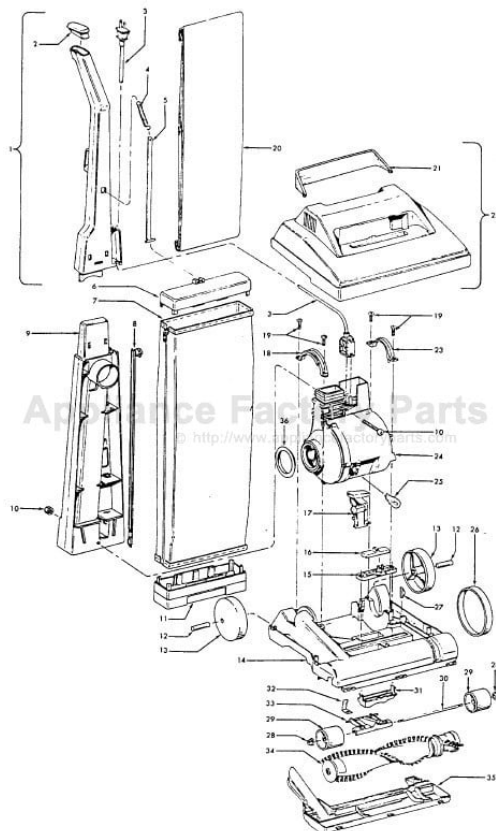

[Find Your HOOVER Vacuum Cleaner Parts - Select From 1456 Models](#)

----- Manual continues below part list -----