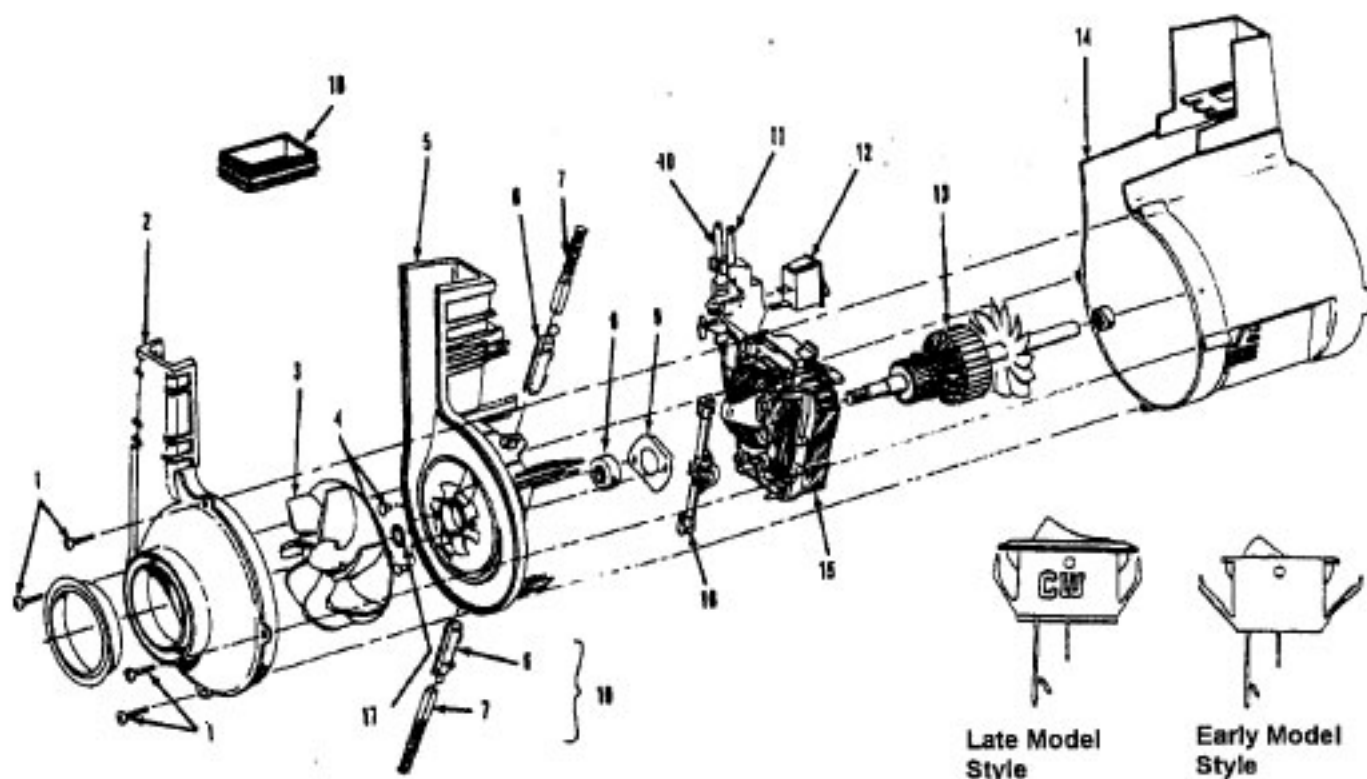

Ref. No.	Part No.	Description
	43576142	Motor Assem. Comp.
	43576181	Motor Assem. Comp. (Replaced by 43576204)
1	214793DA	Screw-Self Tapping (4)
2	38736033	Fan Chamber
3	38755030	Fan
4	N/A	Rivet - Semi Tubular (2)
5	N/A	Motor Housing Assem.
6	N/A	Motor Brush Holder (2)
7	N/A	Motor Brush Assem. (2)
8	N/A	Bearing
9	N/A	Bearing Retainer
10	36914004	Switch Bus Bar
11	39116005	Attachment Terminal
12	28218043	Switch Assem. - Early Models (Prior to 5/96)
	28161062	Switch Assem. - Late Models (After 5/96)
13	N/A	Armature/Bearing Assem.
14	37194046	Motor End Cap Assem. - MW
15	N/A	Field Assem.
16	N/A	Lamp Holder Assem.
17	21312793	Washer
18	38783020	Duct Seal
19	41311016	Motor Brush Holder Assem.

ITEMS NOT ILLUSTRATED

38781013	Duct Seal (8 1/2" Long adhesive backed foam seal used on early models in place of item 18)
54821001	Tape (Roll)