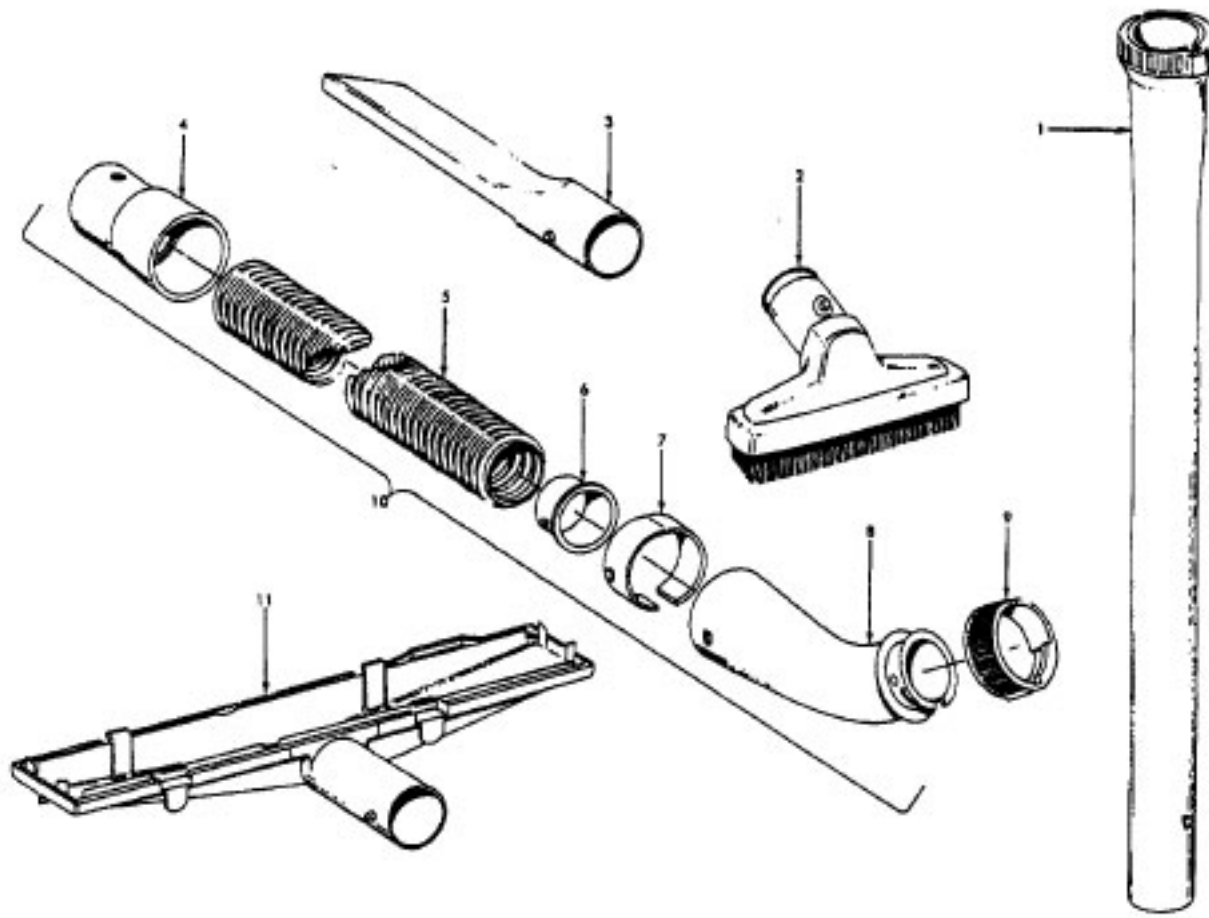

----- Manual continues below part list -----

Available Replacement Parts for HOOVER U4485

H-38528040	BELT VACUUM HOOVER OEM (1 PACK)
48414036	HOOVER ELITE BRUSH ROLLER
H-43267002	AGITATOR BEARING ASM
K-109289	BULB
H-43414073	Floor brush.
H-43414064	DUSTING BRUSH (ONE PEICE)
HR-5000	EXTENSION TUBE

Cleaning Tools - Elite Cleaners

Standard Fit Tools (w/Retention Pin) (Shown)

Ref. No.	Part No.	Description
1	3863801P	Extension Tube - Poly - AG
2	43414016	Furniture Brush - AG
3	38617017	Crevice Tool - AG
4	32288004	Hose Connector - AAP
5	38671028	Hose - Less Ends - AAP
6	32158010	Hose Sleeve
7	36171025	Hose Connector Collar
8	43466058	Hose Connector - Curved - AAP (Incl. Item 9)
9	36153009	Latch Ring
10	43434210	Hose Comp.
11	38656016	Converter Body - AAP
	43414057	Furniture Nozzle - AG
	43414064	Dusting Brush - AG
	43414073	Wall/Floor Brush - AG

ITEMS NOT ILLUSTRATED

38781013	Duct Seal (8 1/2" Long adhesive backed foam seal used on early models in place of item 18)
54821001	Tape (Roll)

Ref. No.	Part No.	Description
	48414079	Agitator Assem. Comp. - AG
1	36423016	Thread Guard - RH
2	43267002	Agitator Bearing Assem. (2)
3	21347003	Conical Washer (2)
4	36422022	Agitator End (2)
5	N/A	Agitator Body
6	32724013	Agitator Shaft
7	36423017	Thread Guard - LH - AG