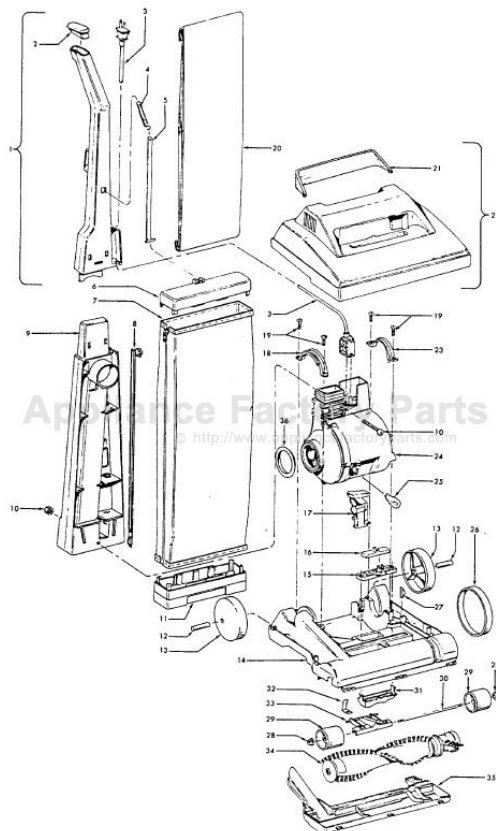

[Find Your HOOVER Vacuum Cleaner Parts - Select From 1456 Models](#)

----- Manual continues below part list -----