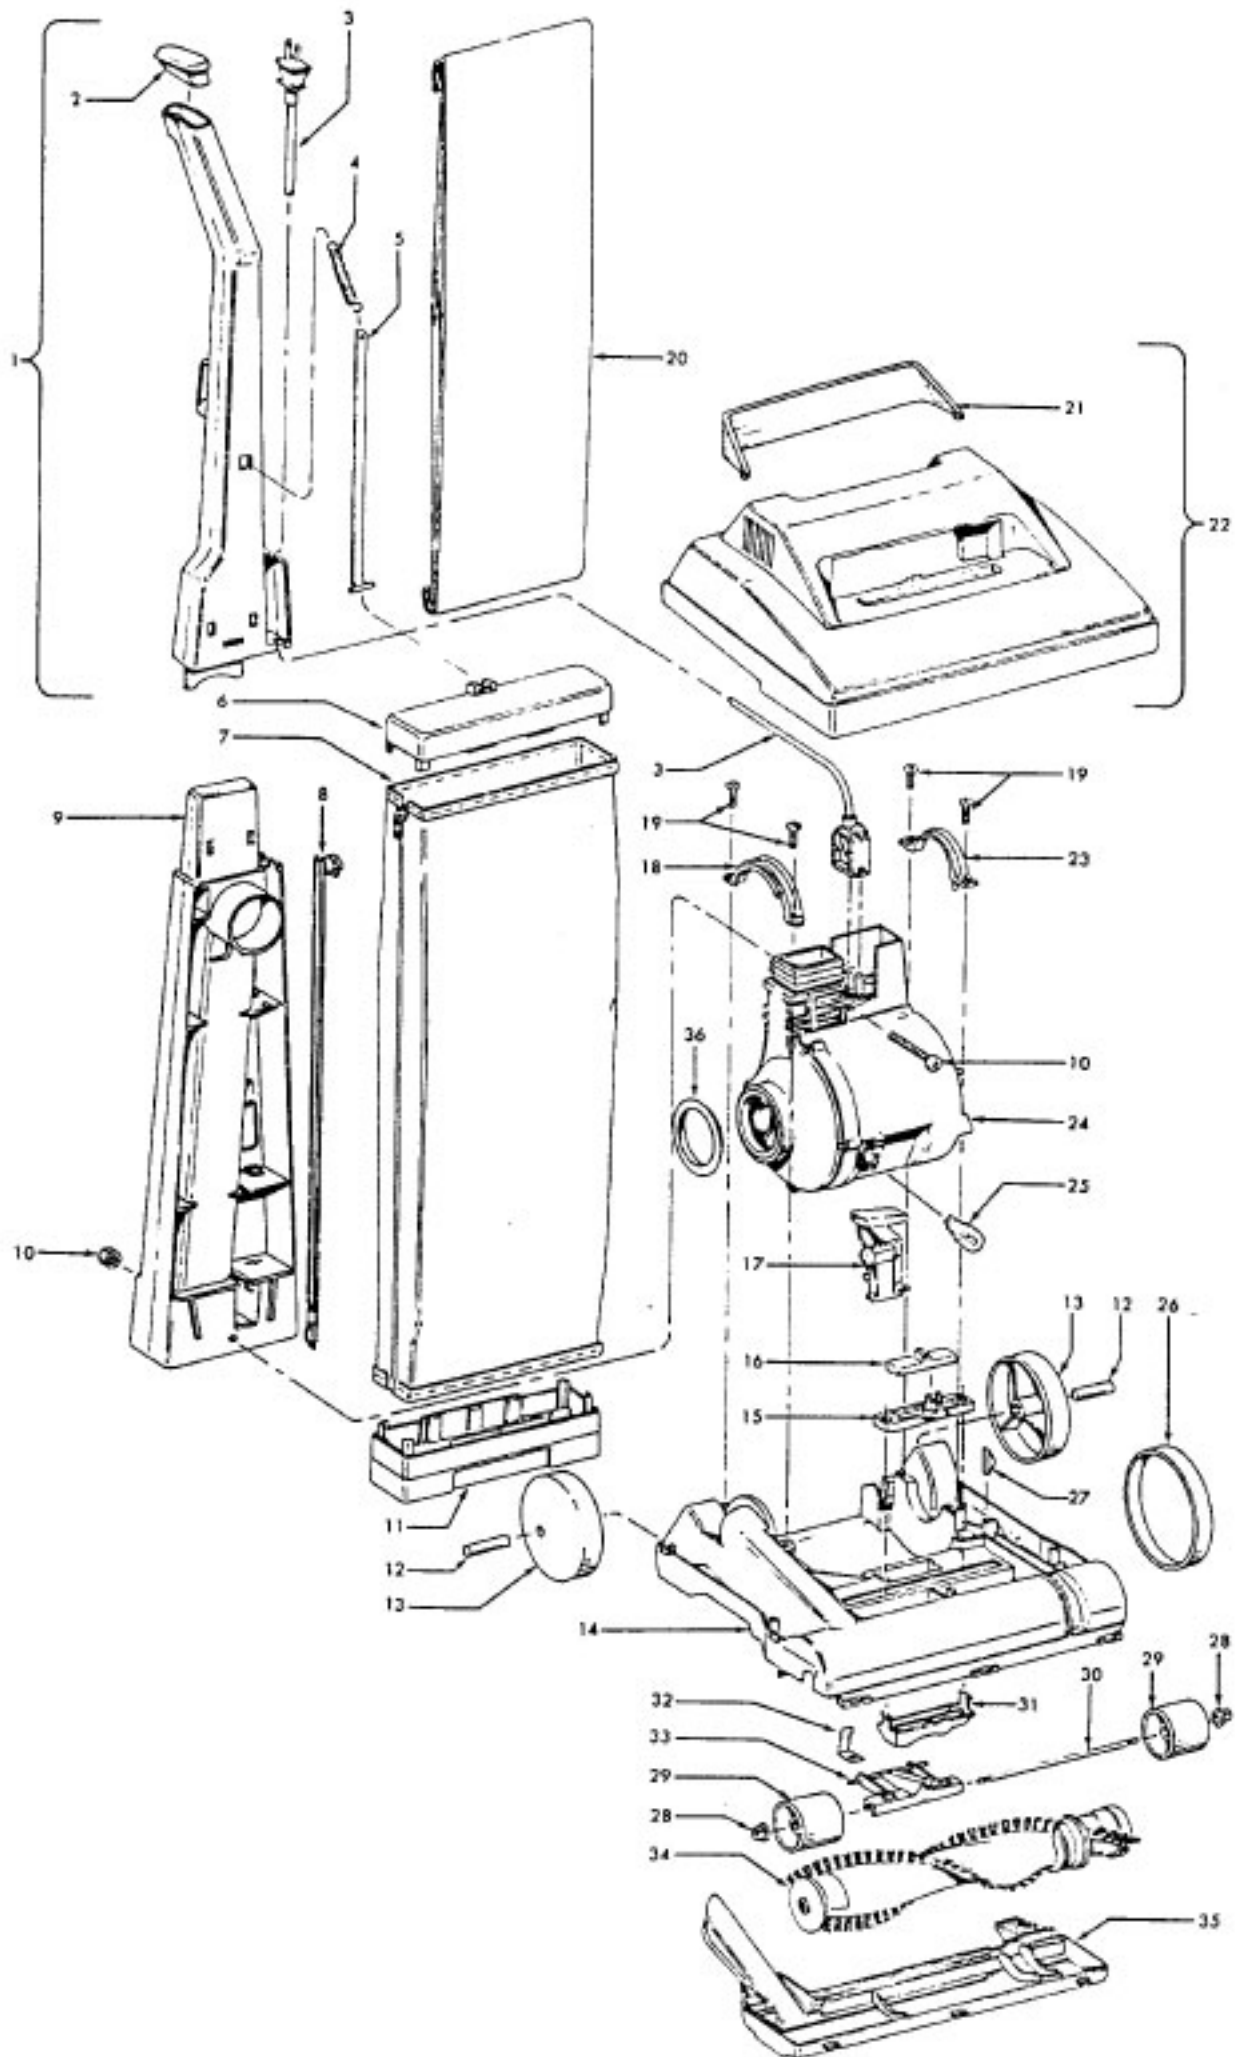

----- Manual continues below part list -----

Available Replacement Parts for HOOVER U4485

H-38528040	BELT VACUUM HOOVER OEM (1 PACK)
48414036	HOOVER ELITE BRUSH ROLLER
H-43267002	AGITATOR BEARING ASM
K-109289	BULB
H-43414073	Floor brush.
H-43414064	DUSTING BRUSH (ONE PEICE)
HR-5000	EXTENSION TUBE

Cleaning Tools - Elite Cleaners

Standard Fit Tools (w/Retention Pin) (Shown)

Ref. No.	Part No.	Description
1	3863801P	Extension Tube - Poly - AG
2	43414016	Furniture Brush - AG
3	38617017	Crevice Tool - AG
4	32288004	Hose Connector - AAP
5	38671028	Hose - Less Ends - AAP
6	32158010	Hose Sleeve
7	36171025	Hose Connector Collar
8	43466058	Hose Connector - Curved - AAP (Incl. Item 9)
9	36153009	Latch Ring
10	43434210	Hose Comp.
11	38656016	Converter Body - AAP
	43414057	Furniture Nozzle - AG
	43414064	Dusting Brush - AG
	43414073	Wall/Floor Brush - AG

ITEMS NOT ILLUSTRATED

38781013	Duct Seal (8 1/2" Long adhesive backed foam seal used on early models in place of item 18)
54821001	Tape (Roll)

Ref. No.	Part No.	Description
	48414079	Agitator Assem. Comp. - AG
1	36423016	Thread Guard - RH
2	43267002	Agitator Bearing Assem. (2)
3	21347003	Conical Washer (2)
4	36422022	Agitator End (2)
5	N/A	Agitator Body
6	32724013	Agitator Shaft
7	36423017	Thread Guard - LH - AG