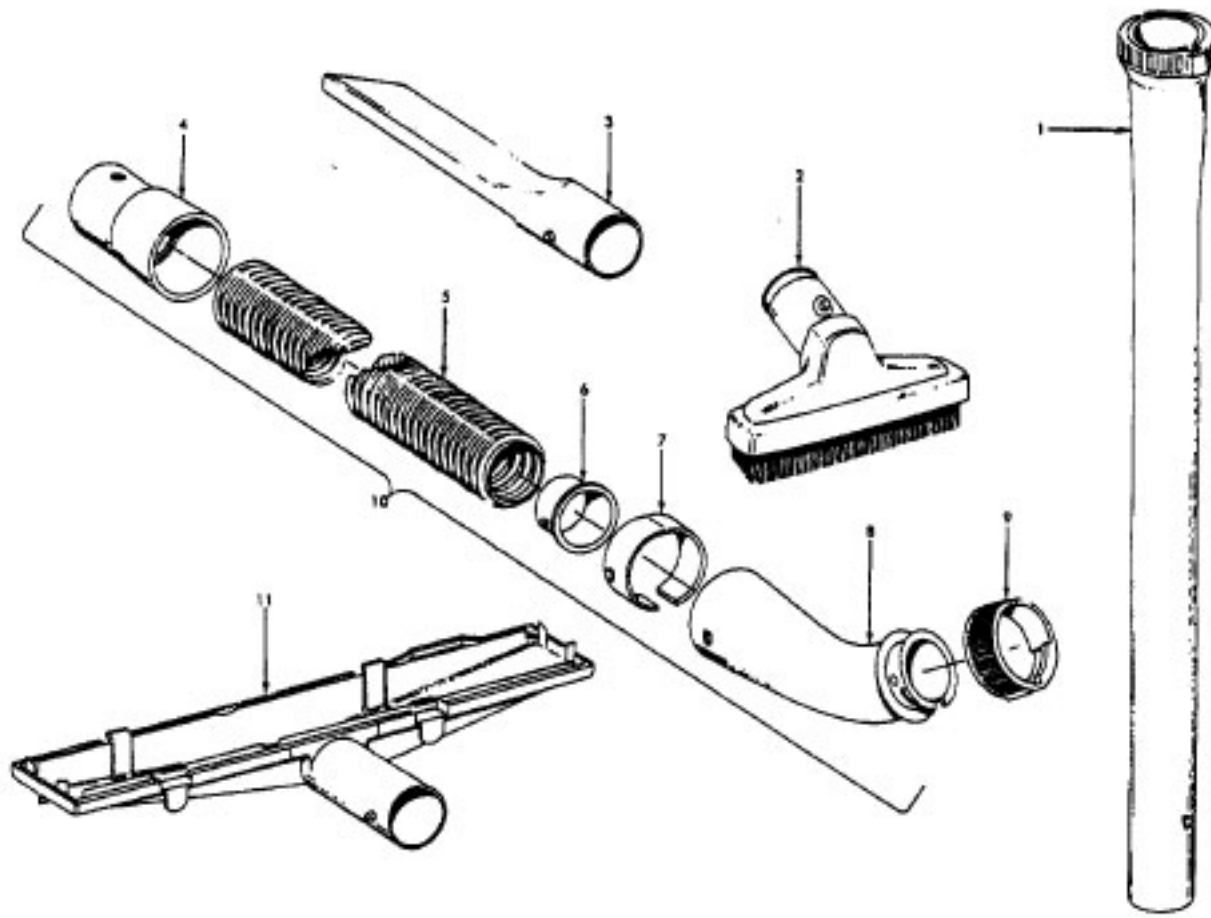

Cleaning Tools - Elite Cleaners

Standard Fit Tools (w/Retention Pin) (Shown)

Ref. No.	Part No.	Description
1	3863801P	Extension Tube - Poly - AG
2	43414016	Furniture Brush - AG
3	38617017	Crevice Tool - AG
4	32288004	Hose Connector - AAP
5	38671028	Hose - Less Ends - AAP
6	32158010	Hose Sleeve
7	36171025	Hose Connector Collar
8	43466058	Hose Connector - Curved - AAP (Incl. Item 9)
9	36153009	Latch Ring
10	43434210	Hose Comp.
11	38656016	Converter Body - AAP
	43414057	Furniture Nozzle - AG
	43414064	Dusting Brush - AG
	43414073	Wall/Floor Brush - AG

Friction Fit Tools (w/o Retention Pin)

38634078
Not Available
38617024
32288004
38671030
Not Available
Not Available
39454059 (Hand Grip)
Not Available
Not Available
38656016
38614029
43414145
43414135