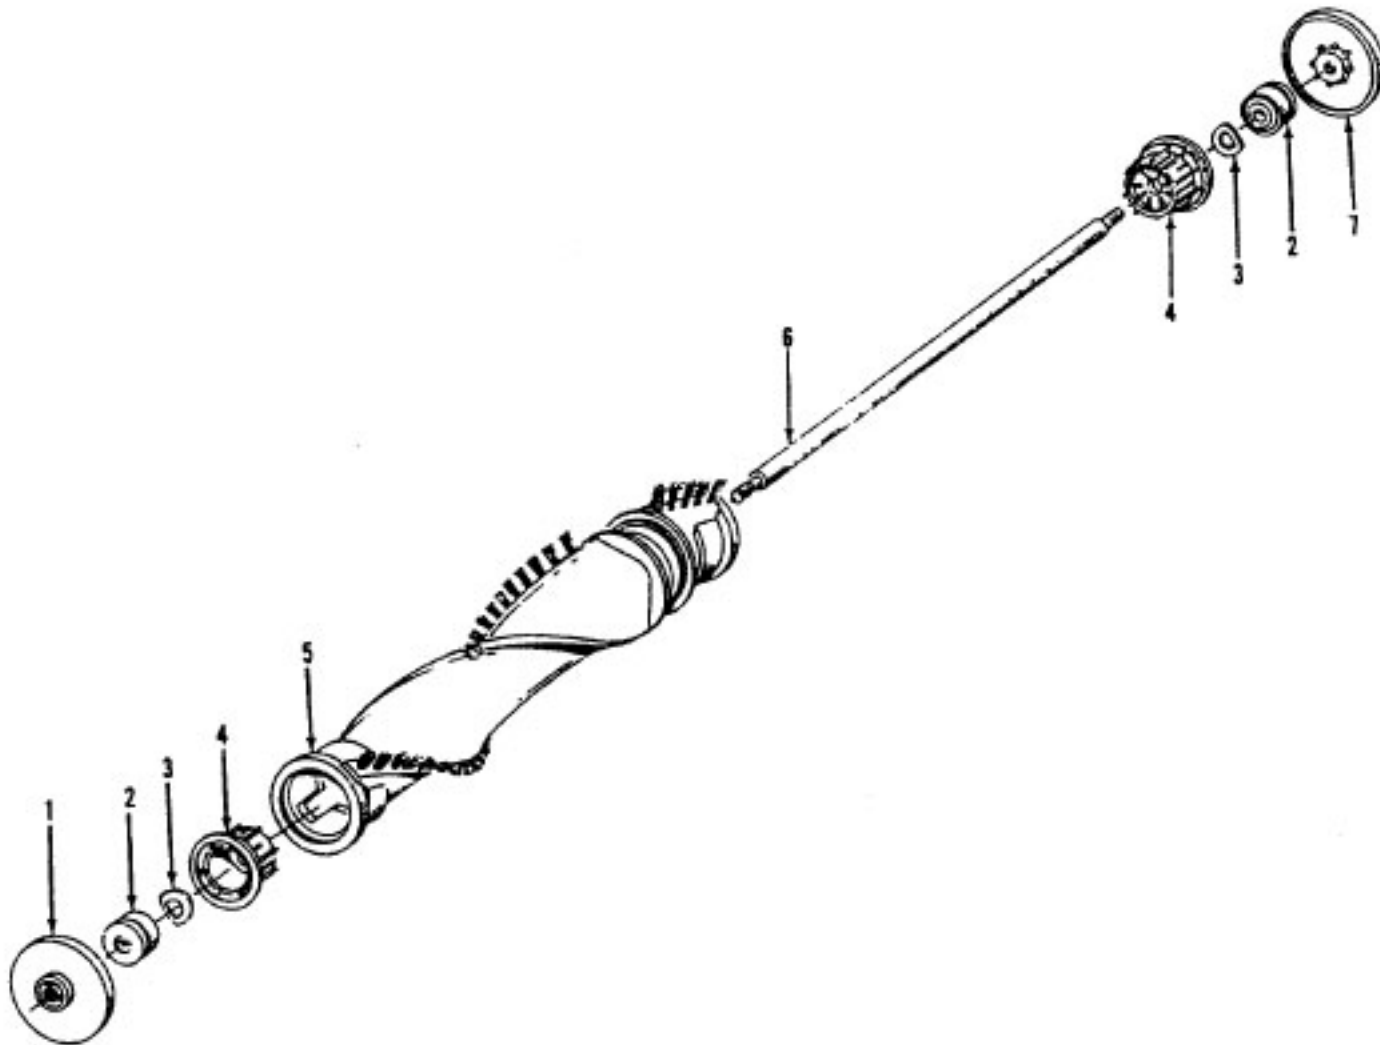

### Standard Fit Tools (w/Retention Pin) (Shown)

Ref. No.	Part No.	Description
1	3863801P	Extension Tube - Poly - AG
2	43414016	Furniture Brush - AG
3	38617017	Crevice Tool - AG
4	32288004	Hose Connector - AAP
5	38671028	Hose - Less Ends - AAP
6	32158010	Hose Sleeve
7	36171025	Hose Connector Collar
8	43466058	Hose Connector - Curved - AAP (Incl. Item 9)
9	36153009	Latch Ring
10	43434210	Hose Comp.
11	38656016	Converter Body - AAP
	43414057	Furniture Nozzle - AG
	43414064	Dusting Brush - AG
	43414073	Wall/Floor Brush - AG

### Friction Fit Tools (w/o Retention Pin)

38634078
Not Available
38617024
32288004
38671030
Not Available
Not Available
39454059 (Hand Grip)
Not Available
Not Available
38656016
38614029
43414145
43414135

Ref. No.	Part No.	Description
	43576142	Motor Assem. Comp.
	43576181	Motor Assem. Comp. (Replaced by 43576204)
1	214793DA	Screw-Self Tapping (4)
2	38736033	Fan Chamber
3	38755030	Fan
4	N/A	Rivet - Semi Tubular (2)
5	N/A	Motor Housing Assem.
6	N/A	Motor Brush Holder (2)
7	N/A	Motor Brush Assem. (2)
8	N/A	Bearing
9	N/A	Bearing Retainer
10	36914004	Switch Bus Bar
11	39116005	Attachment Terminal
12	28218043	Switch Assem. - Early Models (Prior to 5/96)
	28161062	Switch Assem. - Late Models (After 5/96)
13	N/A	Armature/Bearing Assem.
14	37194046	Motor End Cap Assem. - MW
15	N/A	Field Assem.
16	N/A	Lamp Holder Assem.
17	21312793	Washer
18	38783020	Duct Seal
19	41311016	Motor Brush Holder Assem.

ITEMS NOT ILLUSTRATED

38781013	Duct Seal (8 1/2" Long adhesive backed foam seal used on early models in place of item 18)
54821001	Tape (Roll)

Ref. No.	Part No.	Description
	48414079	Agitator Assem. Comp. - AG
1	36423016	Thread Guard - RH
2	43267002	Agitator Bearing Assem. (2)
3	21347003	Conical Washer (2)
4	36422022	Agitator End (2)
5	N/A	Agitator Body
6	32724013	Agitator Shaft
7	36423017	Thread Guard - LH - AG