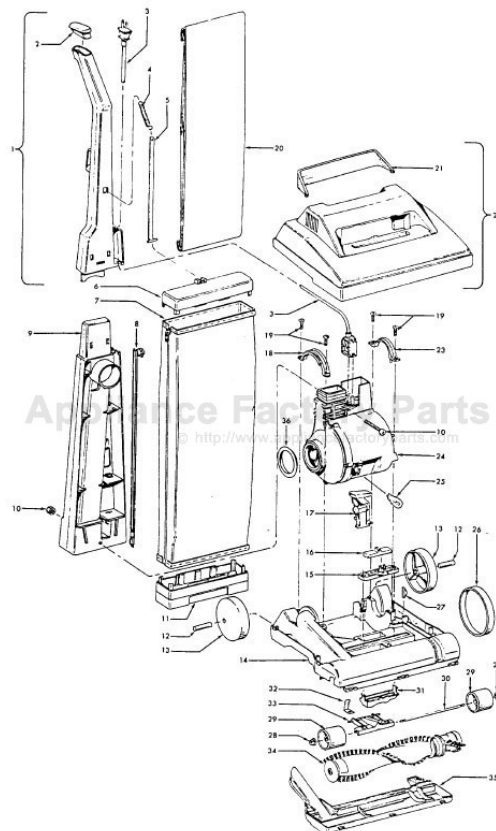

[Find Your HOOVER Vacuum Cleaner Parts - Select From 1456 Models](#)

----- Manual continues below part list -----