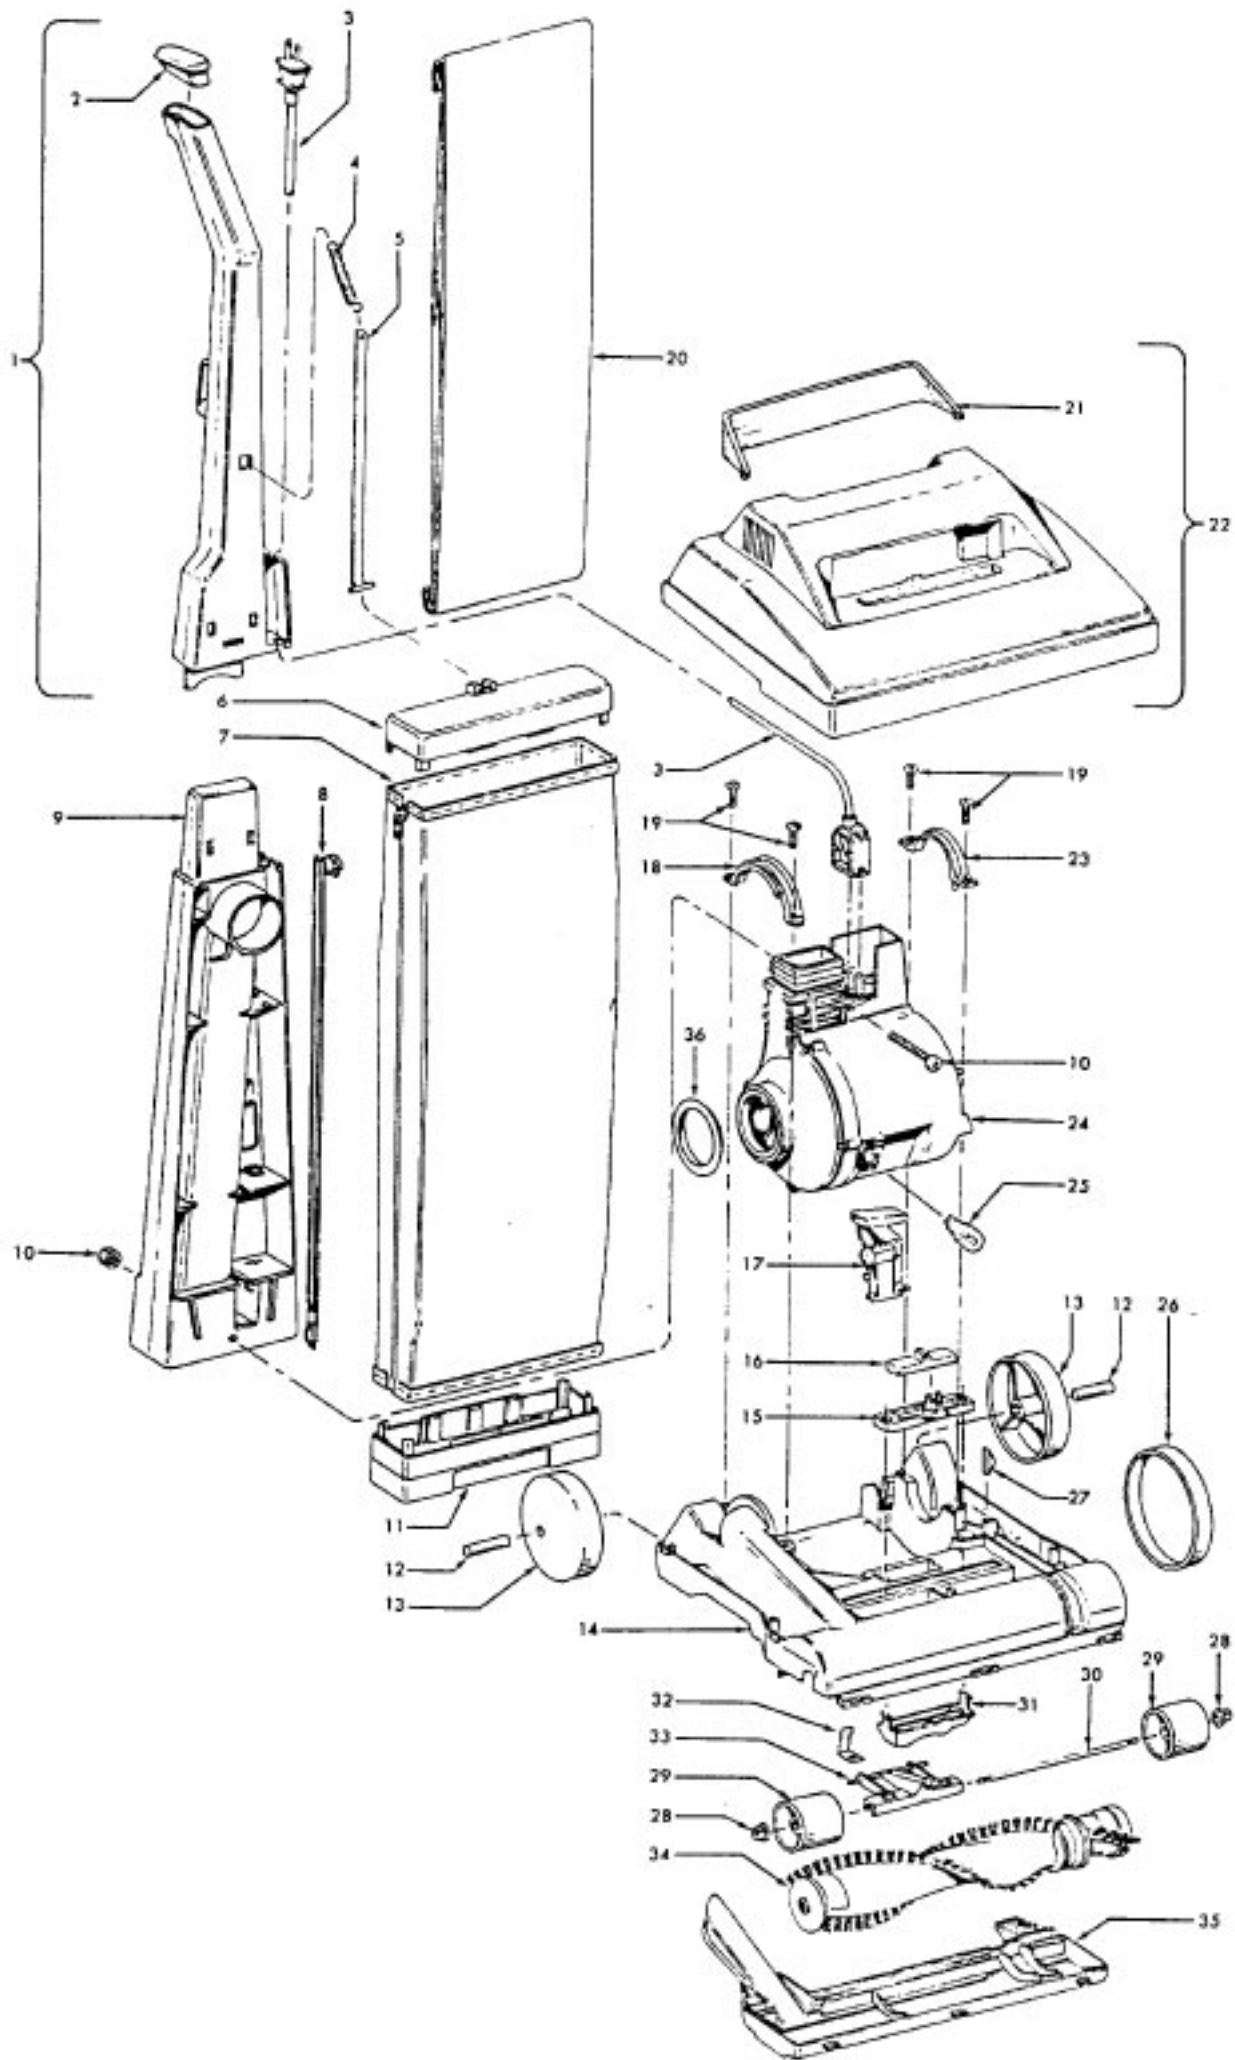

## Available Replacement Parts for HOOVER U4507

<a href="#">H-38528040</a>	BELT VACUUM HOOVER OEM (1 PACK)
<a href="#">48414036</a>	HOOVER ELITE BRUSH ROLLER
<a href="#">H-43267002</a>	AGITATOR BEARING ASM
<a href="#">K-109289</a>	BULB
<a href="#">H-43414073</a>	Floor brush.
<a href="#">H-43414064</a>	DUSTING BRUSH (ONE PEICE)
<a href="#">HR-5000</a>	EXTENSION TUBE

### Standard Fit Tools (w/Retention Pin) (Shown)

Ref. No.	Part No.	Description
1	3863801P	Extension Tube - Poly - AG
2	43414016	Furniture Brush - AG
3	38617017	Crevice Tool - AG
4	32288004	Hose Connector - AAP
5	38671028	Hose - Less Ends - AAP
6	32158010	Hose Sleeve
7	36171025	Hose Connector Collar
8	43466058	Hose Connector - Curved - AAP (Incl. Item 9)
9	36153009	Latch Ring
10	43434210	Hose Comp.
11	38656016	Converter Body - AAP
	43414057	Furniture Nozzle - AG
	43414064	Dusting Brush - AG
	43414073	Wall/Floor Brush - AG