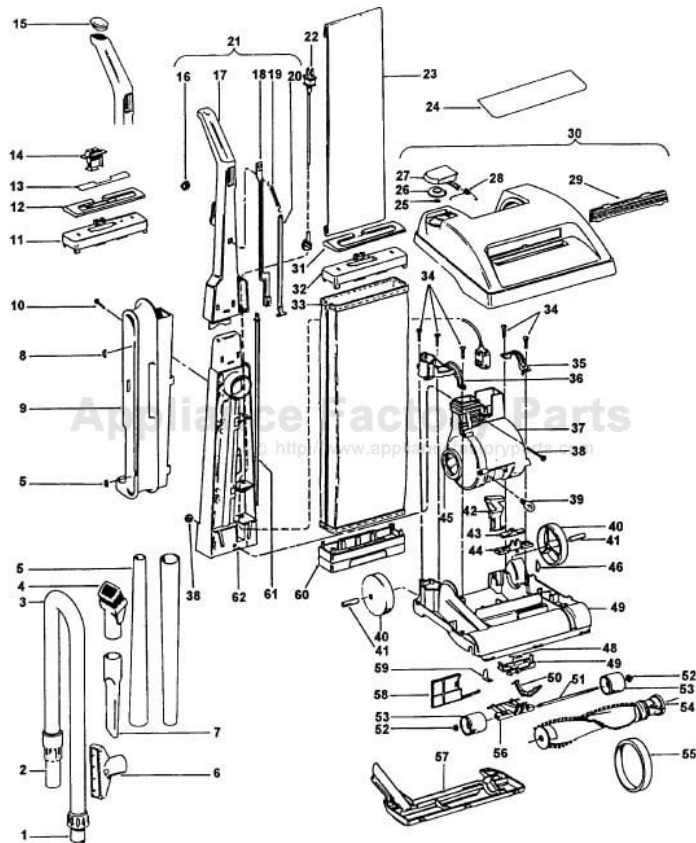

# HOOVER U4567-910 Owner's Manual

[Shop genuine replacement parts for HOOVER  
U4567-910](#)

[Find Your HOOVER Vacuum Cleaner Parts - Select From 1456 Models](#)

----- Manual continues below part list -----

## Available Replacement Parts for HOOVER U4567-910

<a href="#">H-38528040</a>	BELT VACUUM HOOVER OEM (1 PACK)
<a href="#">48414036</a>	HOOVER ELITE BRUSH ROLLER
<a href="#">H-4010001A</a>	VACUUM BAG OEM HOOVER 3 PACK
<a href="#">H-43267002</a>	AGITATOR BEARING ASM
<a href="#">K-109289</a>	BULB

Agitator - 48414081  
 Agitator - 48414075

Elite/ Elite II/ Dimension/ Legacy/ TurboPOWER/ Caddy Vac - Four Brush  
 Caddy Vac - Four Brush

Ref. No.	Part No.	Description
	48414081	Agitator Assem. Complete (Natural Bristles)
	48414075	Agitator Assem. Complete (Blue Bristles)
1	36423016	Thread Guard - RH
2	43267002	Agitator Bearing Assem. (2)
3	21347003	Conical Washer (2)
4	36422022	Agitator End (2)
5	N/A	Agitator Body
6	32724013	Agitator Shaft
7	36423017	Thread Guard - LH - AG