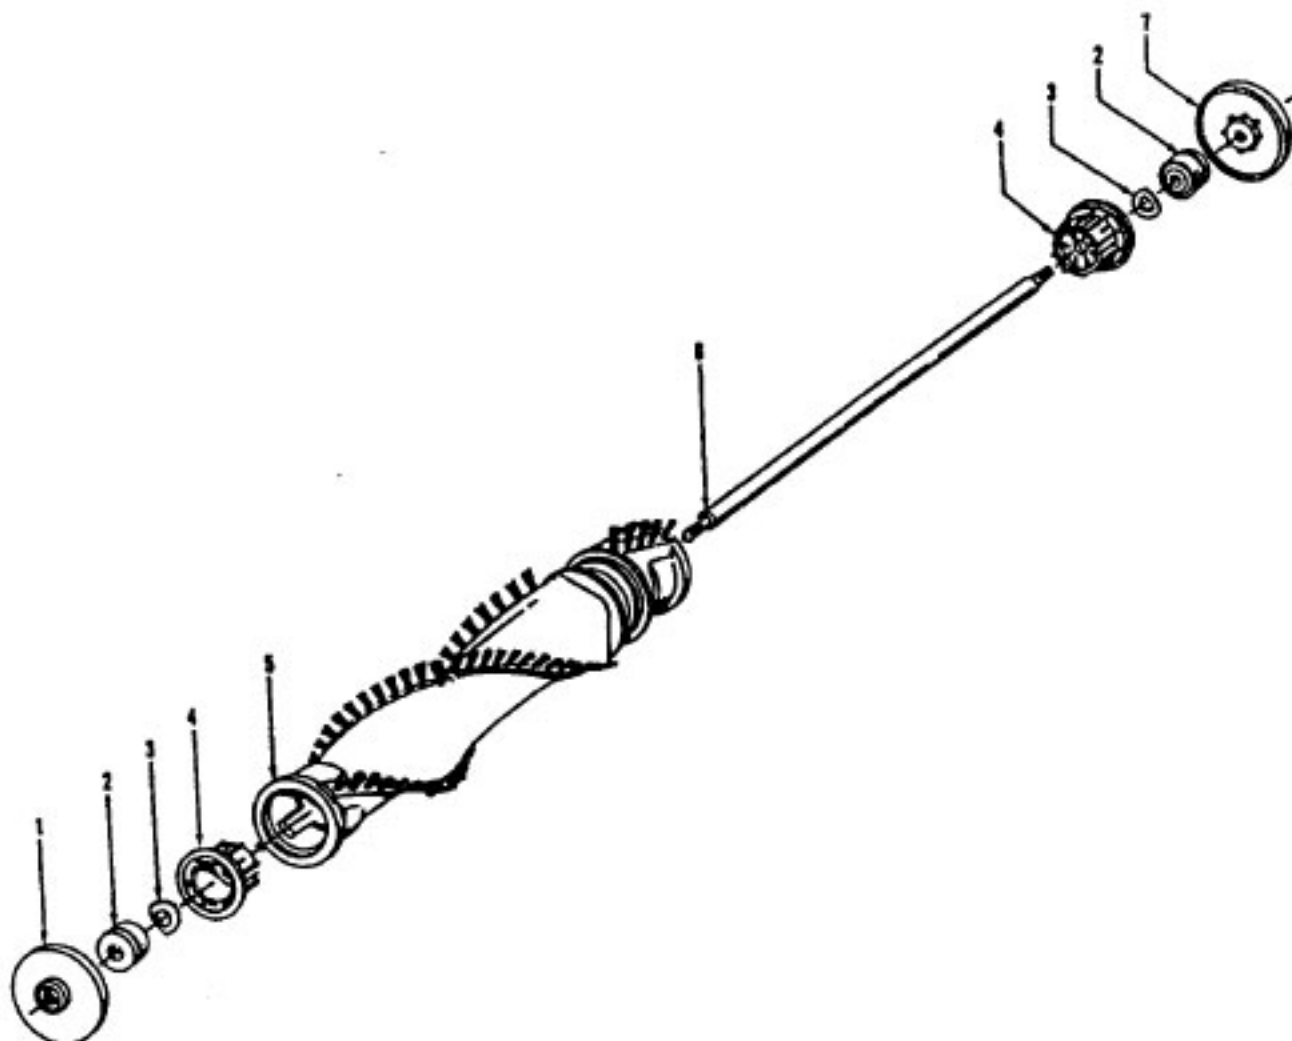

Agitator - 48414081
Agitator - 48414075

Elite/ Elite II/ Dimension/ Legacy/ TurboPOWER/ Caddy Vac - Four Brush
Caddy Vac - Four Brush

Ref. No.	Part No.	Description
	48414081	Agitator Assem. Complete (Natural Bristles)
	48414075	Agitator Assem. Complete (Blue Bristles)
1	36423016	Thread Guard - RH
2	43267002	Agitator Bearing Assem. (2)
3	21347003	Conical Washer (2)
4	36422022	Agitator End (2)
5	N/A	Agitator Body
6	32724013	Agitator Shaft
7	36423017	Thread Guard - LH - AG