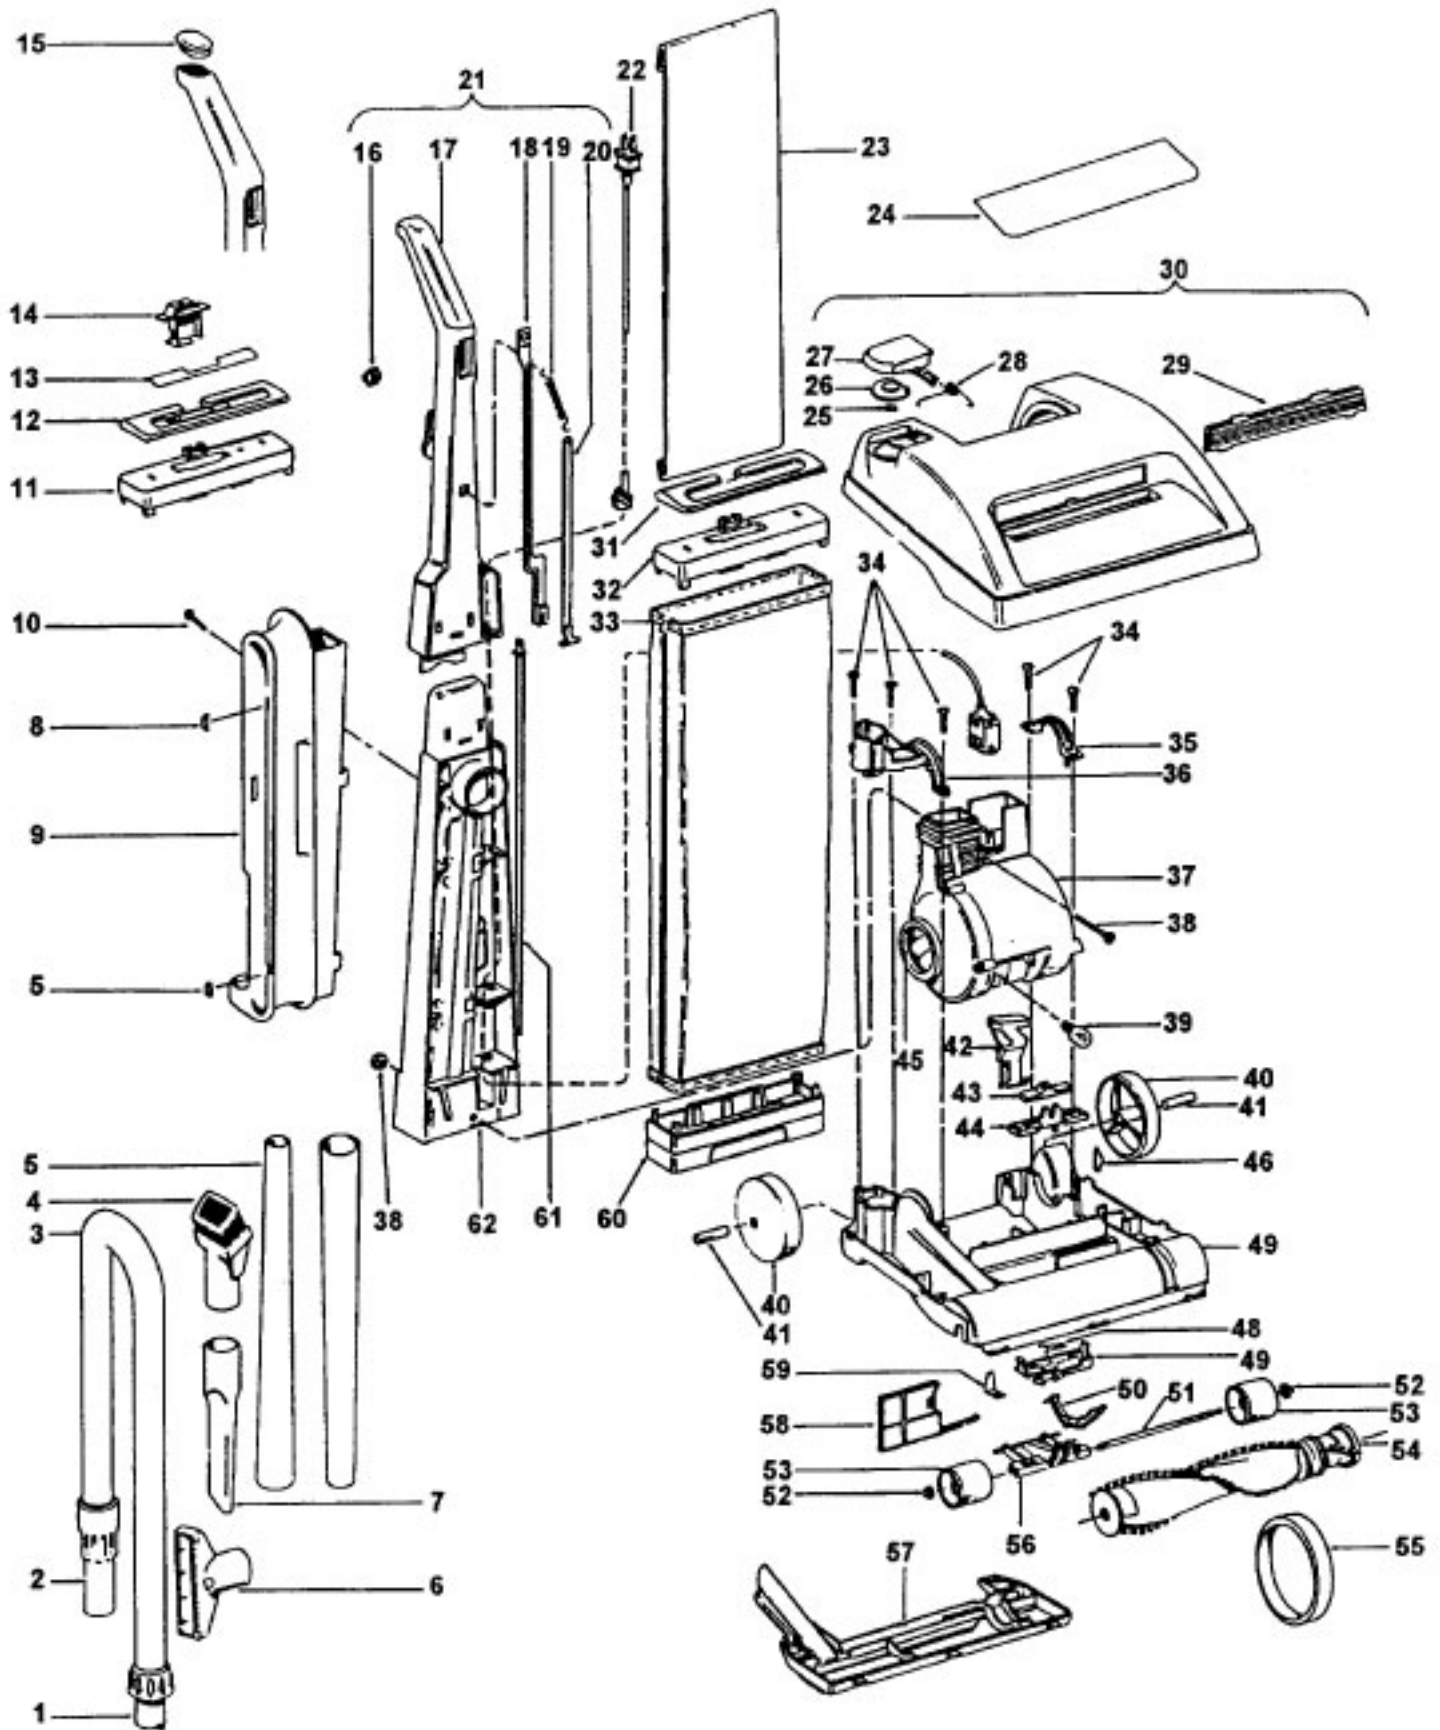

Legacy II

Models U4537-910, U4537-930, * U4537-980, U4539-930, U4551-910, U4551-920, U4563-910, U4567-910, U4567-920, U4567-930, U4585-910