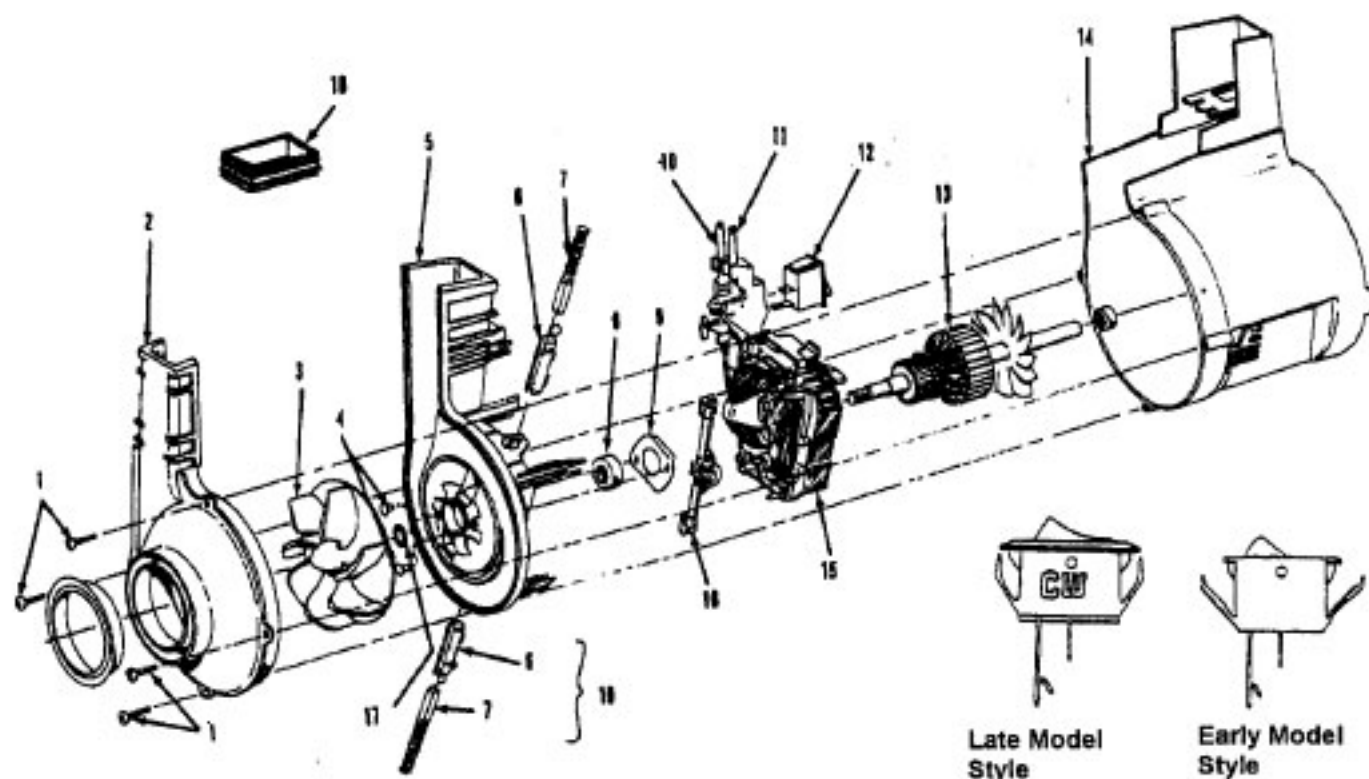

Agitator - 48414081
Agitator - 48414075

Elite/ Elite II/ Dimension/ Legacy/ TurboPOWER/ Caddy Vac - Four Brush
Caddy Vac - Four Brush

Ref. No.	Part No.	Description
	48414081	Agitator Assem. Complete (Natural Bristles)
	48414075	Agitator Assem. Complete (Blue Bristles)
1	36423016	Thread Guard - RH
2	43267002	Agitator Bearing Assem. (2)
3	21347003	Conical Washer (2)
4	36422022	Agitator End (2)
5	N/A	Agitator Body
6	32724013	Agitator Shaft
7	36423017	Thread Guard - LH - AG

ITEMS NOT ILLUSTRATED

38781013	Duct Seal (8 1/2" Long adhesive backed foam seal used on early models in place of item 18)
54821001	Tape (Roll)