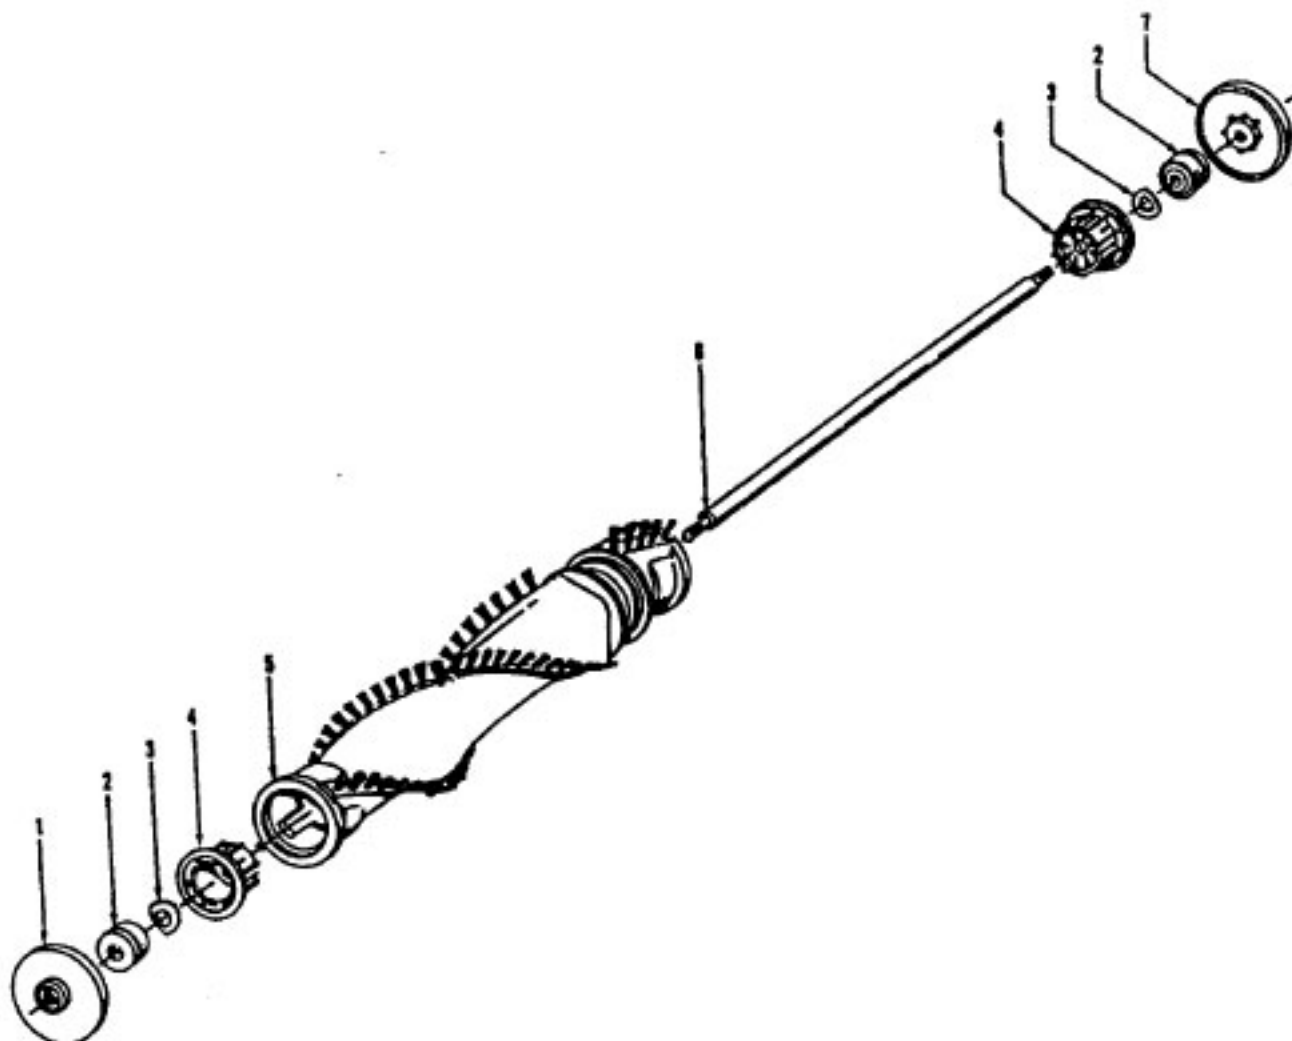

Agitator - 48414081
Agitator - 48414075

Elite/ Elite II/ Dimension/ Legacy/ TurboPOWER/ Caddy Vac - Four Brush
Caddy Vac - Four Brush

Ref. No.	Part No.	Description
	48414081	Agitator Assem. Complete (Natural Bristles)
	48414075	Agitator Assem. Complete (Blue Bristles)
1	36423016	Thread Guard - RH
2	43267002	Agitator Bearing Assem. (2)
3	21347003	Conical Washer (2)
4	36422022	Agitator End (2)
5	N/A	Agitator Body
6	32724013	Agitator Shaft
7	36423017	Thread Guard - LH - AG

ITEMS NOT ILLUSTRATED

38781013	Duct Seal (8 1/2" Long adhesive backed foam seal used on early models in place of item 18)
54821001	Tape (Roll)