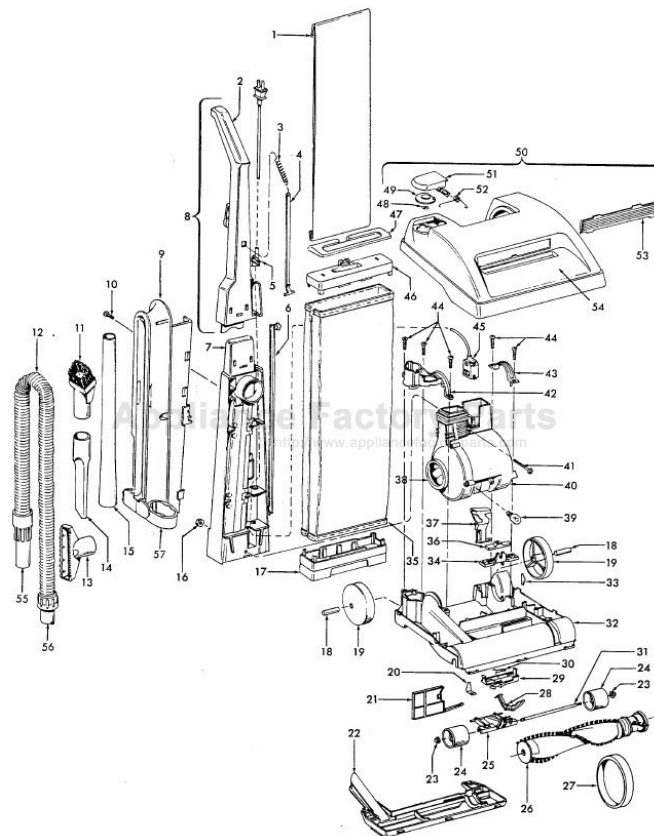

[Find Your HOOVER Vacuum Cleaner Parts - Select From 1456 Models](#)

----- Manual continues below part list -----