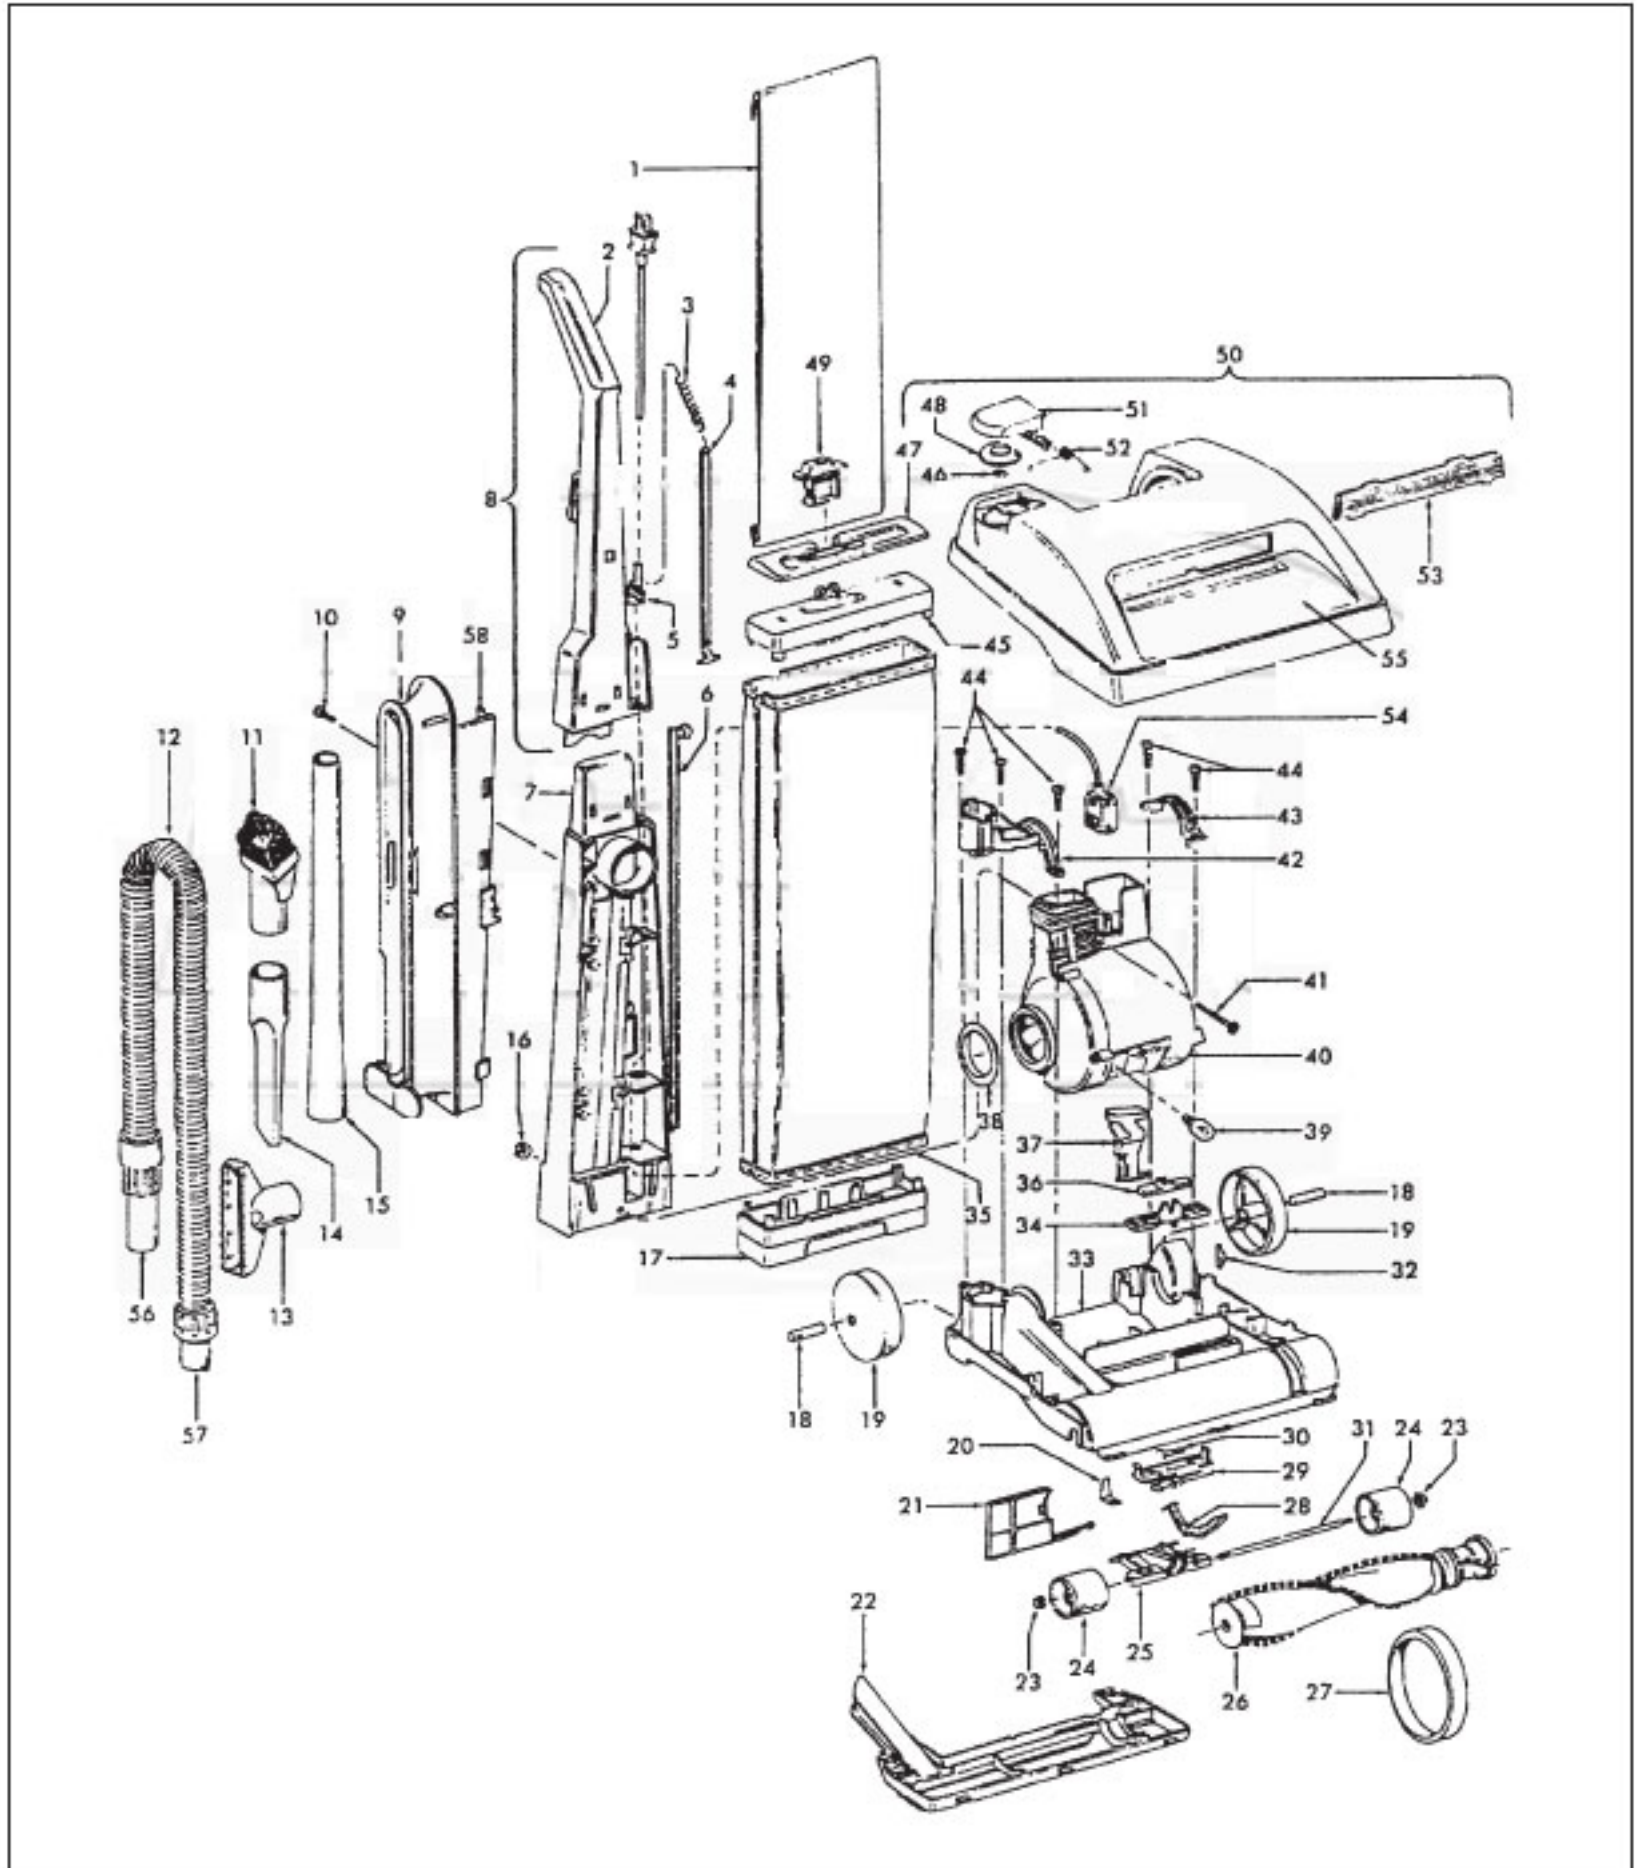

HOOVER Original

LEGACY

Models U4569-910, U4581-910

Original **HOOVER**

LEGACY

Models U4569-910, U4581-910

KEY	PART NO.	DESCRIPTION	KEY	PART NO.	DESCRIPTION
1	H-4010001 A	Throw Away Bag (3 Pk.)	37	H-38458022	Handle Release Lever - AG
2	H-39458056	Handle Grip	38	H-38784016	Seal - AG
3	H-38335020	Bag Strap Spring - AY	39	H-27313101	Dirt Finder Lamp
4	H-36425050	Bag Strap - MW	40	H-43576211	Motor Ass'y
5	N/A	Cord Protector - MW	41	H-40201085	Nut & Bolt Ass'y
6	H-38456034	Switch Control Rod - AG	42	H-38613029	Air Intake - AG
7	H-39464004	Lower Handle - MW	43	H-36131053	Motor Retainer Cap - L.H. - MW
8	H-48663152	Upper Handle Ass'y - MW	44	H-21447217	Screw (5)
9	H-41426017	Tool Holder Ass'y - MW	45	H-36425062	Jacket Support - Upper - ABE
10	H-21447220	Screw - Self Tapping	46	H-21362006	Speed Nut
11	H-43414129	Dusting Brush - AAP	47	H-37959076	Jacket Support Cap - ABE
12	H-43434023	Hose Comp. - AAZ/AAP	48	H-38784056	Seal - AG
13	H-38614026	Furniture Nozzle - AAP	49	H-35111002	Drawer - AG
14	H-38617023	Crevice Tool - AAP	50	H-42252229	Hood Ass'y - AAY - U4581-910
15	H-38634074	Extension Tube - AAP		H-42252226	Hood Ass'y - ABA - U4569-910
16	H-40201085	Nut & Bolt Ass'y	51	H-42247005	Air Intake Door Ass'y - AAY - U4581-910 (Incl. Items 46, 48)
17	H-36425063	Jacket Support - Lower - ABE		H-42247004	Air Intake Door Ass'y - ABA - U4569-910 (Incl. Items 46, 48)
18	H-31523010	Wheel Shaft - AY (2)	52	H-38351011	Spring - AY
19	H-38522011	Wheel - Rear - AG (2)	53	H-39383097	Dirt Finder Lens - BZ
20	H-34572002	Cam Actuator Spring - FW	54	H-46388017	Attachment Cord - AAP
21	H-38718005	Valve Gate - BZ	55	H-52115168	Hood Nameplate - U4581-910
22	H-37245105	Bottom Plate - AG		H-52115167	Hood Nameplate - U4569-910
23	H-36131056	Wheel Retainer - BZ (2)	56	H-32288008	Hose Adapter - AAP
24	H-38521023	Wheel - AG (2)	57	H-32377003	Hose Connector - AAP
25	H-36432053	Wheel Support - MW	58	H-36433082	Tool Holder Connector
26	H-48414035	Agitator Ass'y Comp. - AG			
27	H-38528040	Belt			
28	H-38452089	Lever			
29	H-38563013	Nozzle Height Adj. Cam - BZ			
30	H-38351012	Spring - AY			
31	H-32563012	Wheel Shaft - AY			
32	H-13261 AY	Rug Nozzle Rib Shoe			
33	H-42242266	Main Body Ass'y - AG (Incl. Items 18, 19, 32, 37)			
34	H-38567009	Cam Actuator - MW			
35	H-43686044 NLA	Outer Bag Jacket Gray Outer Bag Comp. - U4569-910 (Incl. Items 17, 45, 47)			
36	H-38567019	Indicator Knob - AAY - U4581-910			
	H-38567018	Indicator Knob - ABA - U4569-910			