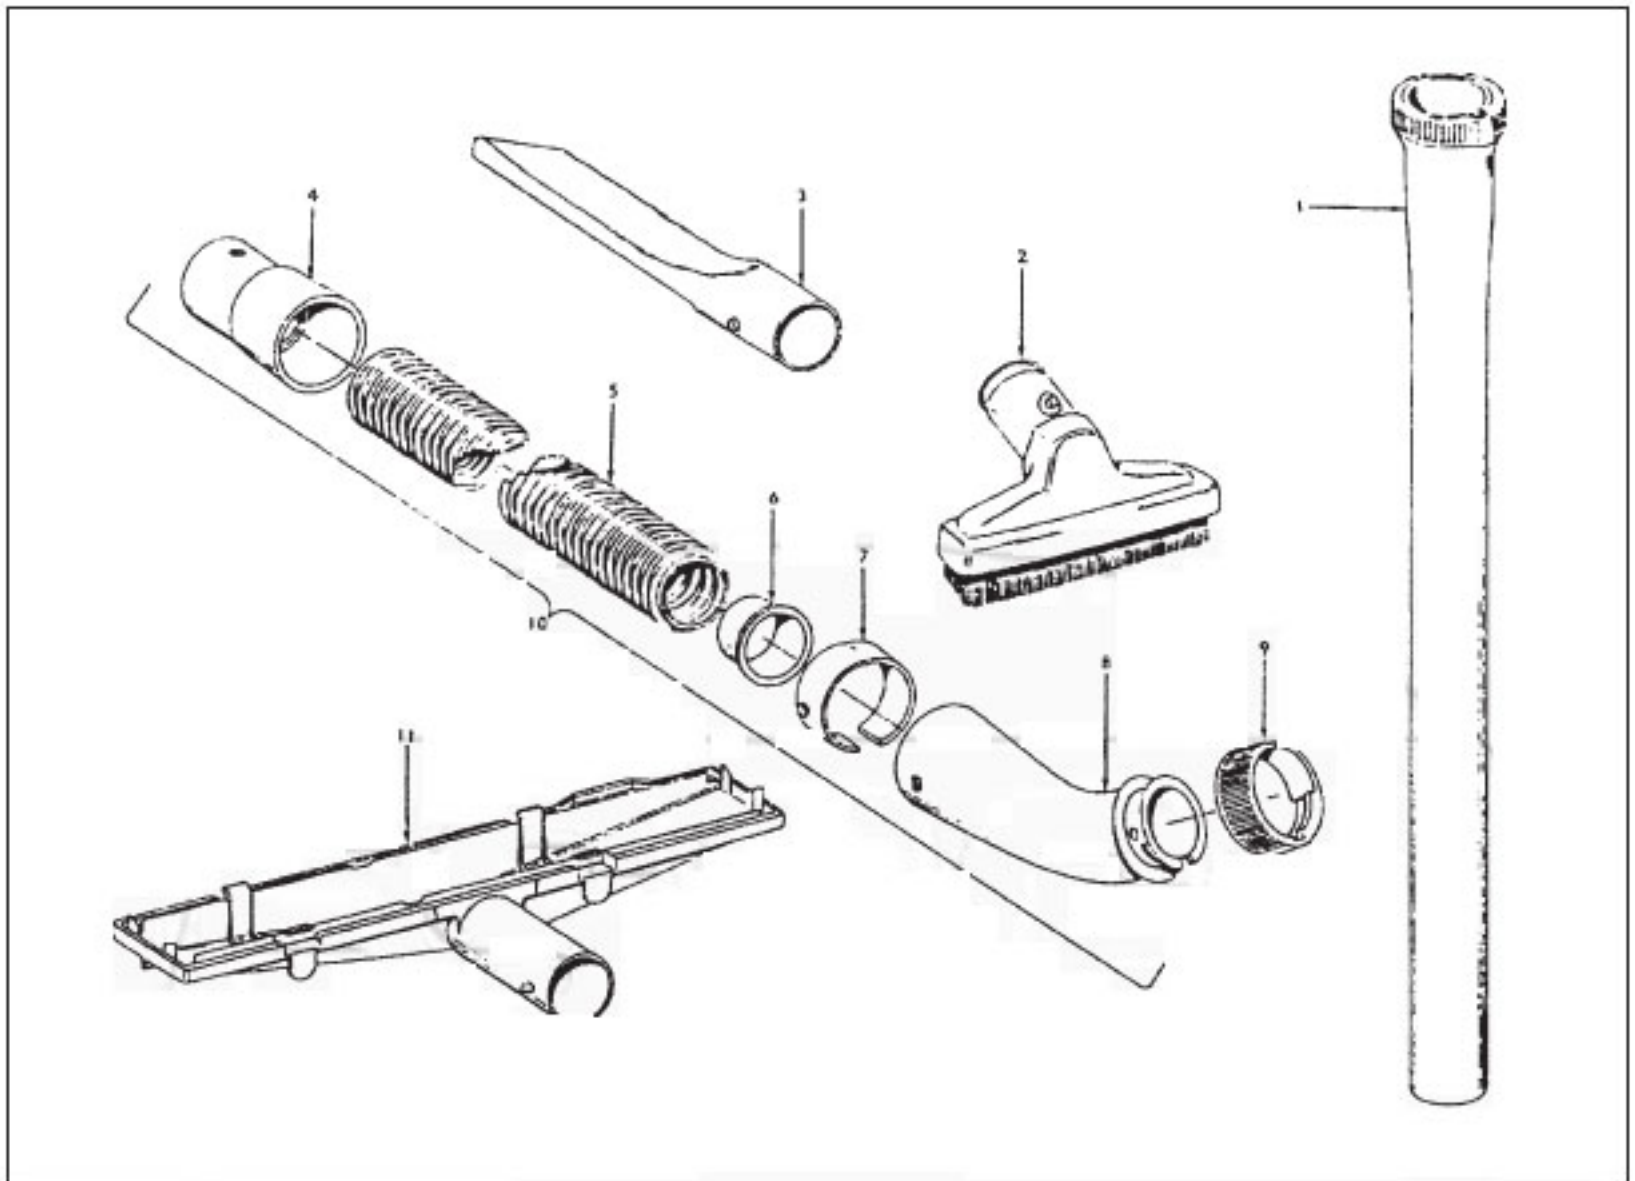

Standard Fit Tools (w/Retention Pin) (Shown)

KEY	PART NO.	DESCRIPTION
1	H-43453043	Extension Tube - AAP
2	H-43414017	Multi-Purpose Brush - AAP
3	H-38617018	Crevice Tool - AAP
4	H-32288004	Hose Connector - AAP
5	H-38671018	Hose - Less Ends - AAP
6	H-32156010	Hose Sleeves
7	H-36171025	Hose Connector - Curved - AAP
8	H-43466058	Hose Connector - Curved - AAP (Incl. Item 9)
9	H-36153021	Latch Ring
10	H-43434210	Hose Comp.
11	H-38656016	Convertor Body - AAP
	H-43414071	Furniture Nozzle - AAP
	H-43414087	Dusting Brush - AAP
	H-43414088	Wall/Floor Brush - AAP

Friction Fit Tools (w/o Retention Pin) (Not Shown)

PART NO.	DESCRIPTION
H-38634074	Extension Tube - AAP
Not Available	Multi-Purpose Brush - AAP
H-38617023	Crevice Tool - AAP
H-32288004	Hose Connector - AAP
H-38671025	Hose - Less Ends - AAP
Not Available	Hose Sleeves
Not Available	Hose Connector - Curved - AAP
H-39454053 (Hand Grip)	Hose Connector - Curved - AAP (Incl. Item 9)
Not Available	Latch Ring
H-43434225	Hose Comp.
H-38656016	Convertor Body - AAP
H-38614026	Furniture Nozzle - AAP
H-43414129	Dusting Brush - AAP
H-43414135	Wall/Floor Brush - AAP