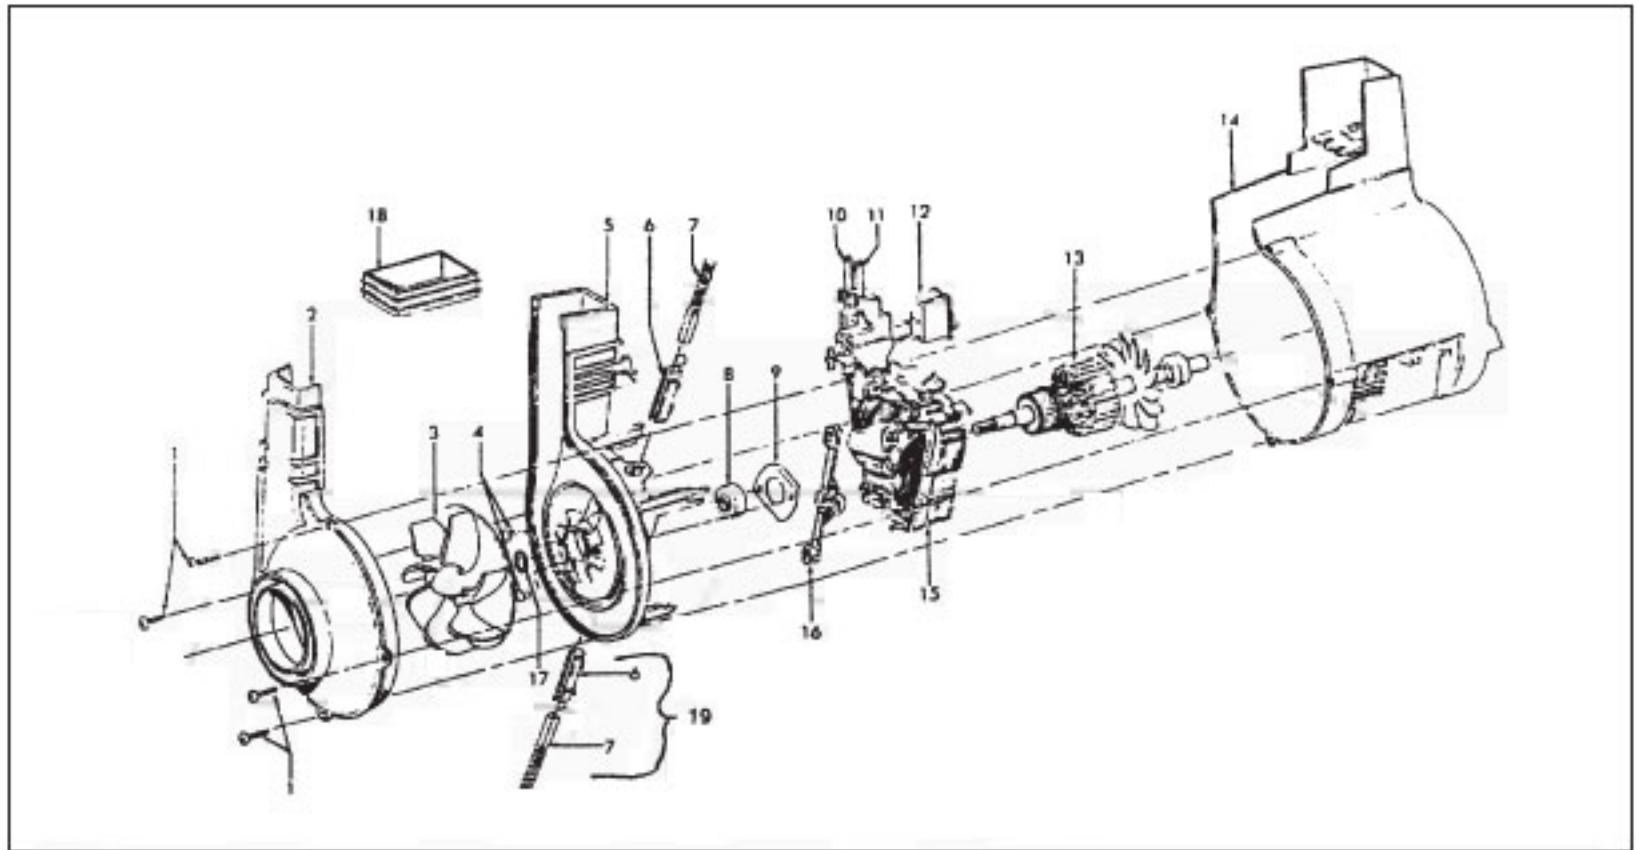

HOOVER Original

LEGACY & ELITE

Models U4459, U4459-940, U4461-9, U4463-9, U4465-9, U4471, U4471-9, U4471-960, U4473, U4473-080, U4483, U4485, U4507, U4507-9, U4509, U4511, U4511-9, U4533-9, U4545-900, U4557-910, U4569-910, U4581-910, U4599-900, U4601-900, U4609, U4617-910, U4641-910, U4649-910, U4671-910, U4681, U4681-910, U4689-910, U4697-910, U4701-970, U4709-910, U4713-910, U4731-910, U5069-910, U5079-910

KEY	PART NO.	DESCRIPTION	KEY	PART NO.	DESCRIPTION
	NLA	Motor Ass'y Comp. - Order H-43576211 (See Page 22-225)	13	NLA	Armature/Bearing Ass'y - U4465-9, U4473, U4473-080, U4485, U4507, U4507-9, U4511, U4511-9, U4545-900, U4557-910, U4569-910, U4581-910, U4641-910, U4649-910, U4681, U4689-910, U4697-910, U4731-910
1	H-214793 DA	Screw - Self Tapping (4)		NLA	Armature/Bearing Ass'y
2	H-38736032	Fan Chamber - MW	14	H-37194034	Motor End Cap Ass'y - MW
3	H-38755030	Fan	15	NLA	Field Ass'y - U4465-9, U4473, U4473-080, U4485, U4507, U4507-9, U4641-910, U4649-910, U4681, U4681-910, U4689-910, U4697-910 (Incl. Items 10, 11, 12, 16)
4	H-12503 EF	Rivet - Semi Tubular (2)		NLA	Field Ass'y (Incl. Items 10, 11, 12, 16)
5	NLA	Motor Housing Ass'y (Incl. Items 4, 6, 8, 9)		NLA	Field Ass'y - U4511, U4511-9, U4545-900, U4557-910
6	H-41311011	Motor Brush Holder (2)		NLA	Field Ass'y - U4569-910, U4581-910, U4731-910, U5069-910, U5079-910 (Incl. Items 10, 11, 12, 16)
7	H-41311011 H-47318024	Motor Brush Ass'y (2) Motor Brush Ass'y (2) - U4511, U4511-9, U4545-900, U4557-910, U4569-910, U4581-910, U4731-910	16	H-47171018	Lamp Holder Ass'y
8	H-24152808	Bearing	17	H-21312793	Washer
9	H-37913020	Bearing Retainer	18	H-38783014	Molded Duct Seal
10	H-36914004	Switch Bus Bar	19	H-41311011	Motor Brush Holder Ass'y - (Incl. Items 6, 7)
11	H-39116005	Attachment Terminal			
12	H-28218043	Switch Ass'y