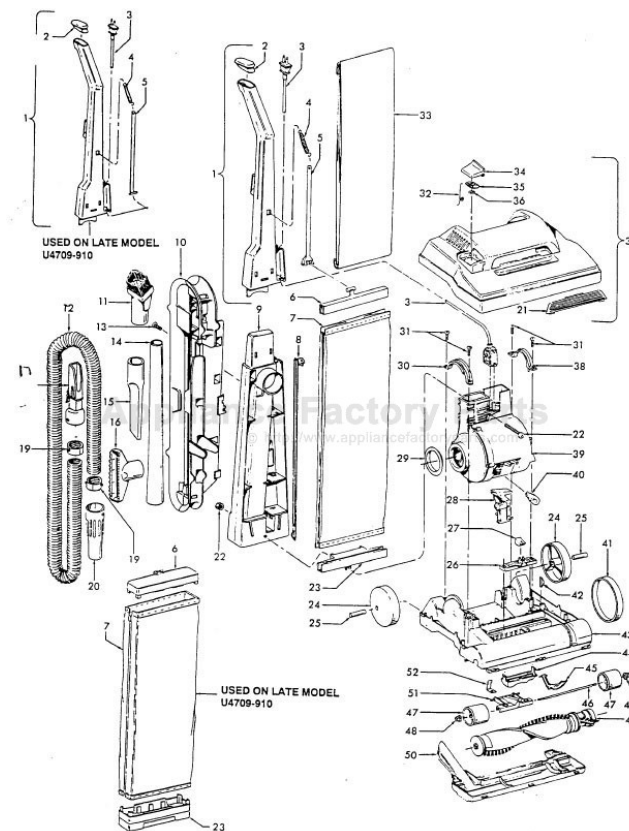

Find Your HOOVER Vacuum Cleaner Parts - Select From 1456 Models

----- Manual continues below part list -----