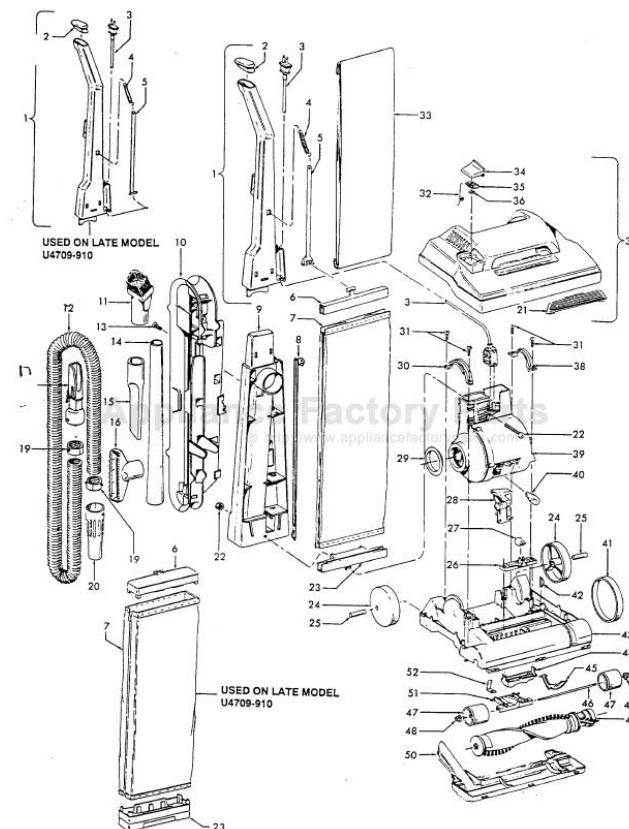

Find Your HOOVER Vacuum Cleaner Parts - Select From 1456 Models

----- Manual continues below part list -----