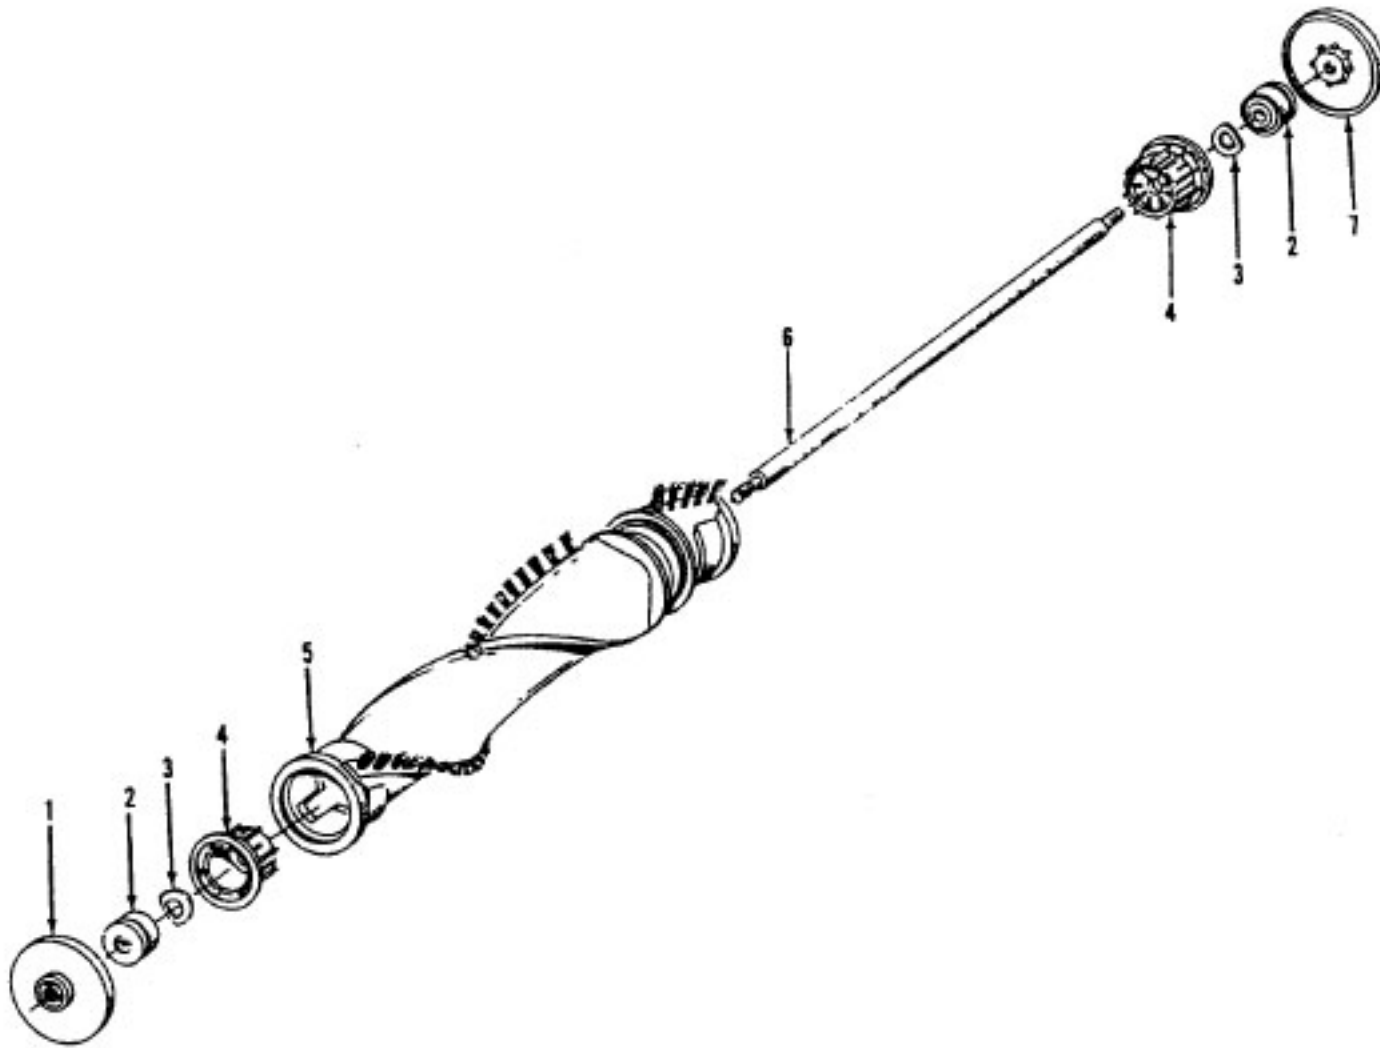

Ref. No.	Part No.	Description
35	38785011	Seal
36	21362006	Speed Nut
37	42252295 42252294 42252320	Hood Assem. - Custom Hood Assem. - AAY - Custom -U4709-910 Hood Assem. - ABB - Custom - U4617-920 (Incl. It. 21,34) Hood Assem. - ABB - U4617-930 (Incl. It 21,34) - Custom Style - prior to 8/93 Hood Assem. - ABB - U4617-930 (Incl. Items 21,34) Deluxe Style- after 8/93
	42252338	Hood Assem. - NAA - U4715-930 (Incl. Items 21,34) - Custom
	42252350	Hood Assem. - NAA - U4717-930 (Incl. Items 21,34) - Custom
	42252341	Hood Assem. - NAA - U4717-930 (Incl. Items 21, 34) - Custom
	42252359	Motor Retainer Cap - L.H.
38	36131090	Motor - (P - 202)
39	43576142	Dirt Finder Lamp
40	27313101	Belt
41	38528027	Rug Nozzle Rib Shoe
42	13261AY	Main Body Assem. - Custom (Incl. Items 24,25,28,42)
43	42243002	Main Body Assem. - Dlx. Incl. It. 24,25,28,42
	42243001	Nozzle Height Adj. Cam Lever (Use wheel assem. 43248059)
44	38563011	Wheel Shaft - AY (Use 43248059)
45	38452089	Wheel - AG
46	32563012	Wheel Retainer
47	43248059	Agitator - (P - 204)
48	36131056	Agitator - (P - 203) - U4715-930
49	48414081 48414079	Bottom Plate - AG
50	37245108	Front Wheel Assem. (Incl It. 45, 46, 47)
51	43248059	Cam Actuator Spring
52	34572002	

NOTE: Late model U4709-910 units are date coded 8/92 or later.

Ref. No.	Part No.	Description
	48414079	Agitator Assem. Comp. - AG
1	36423016	Thread Guard - RH
2	43267002	Agitator Bearing Assem. (2)
3	21347003	Conical Washer (2)
4	36422022	Agitator End (2)
5	N/A	Agitator Body
6	32724013	Agitator Shaft
7	36423017	Thread Guard - LH - AG

ITEMS NOT ILLUSTRATED

- 38781013 Duct Seal (8 1/2" Long adhesive backed foam seal used on early models in place of item 18)
- 54821001 Tape (Roll)