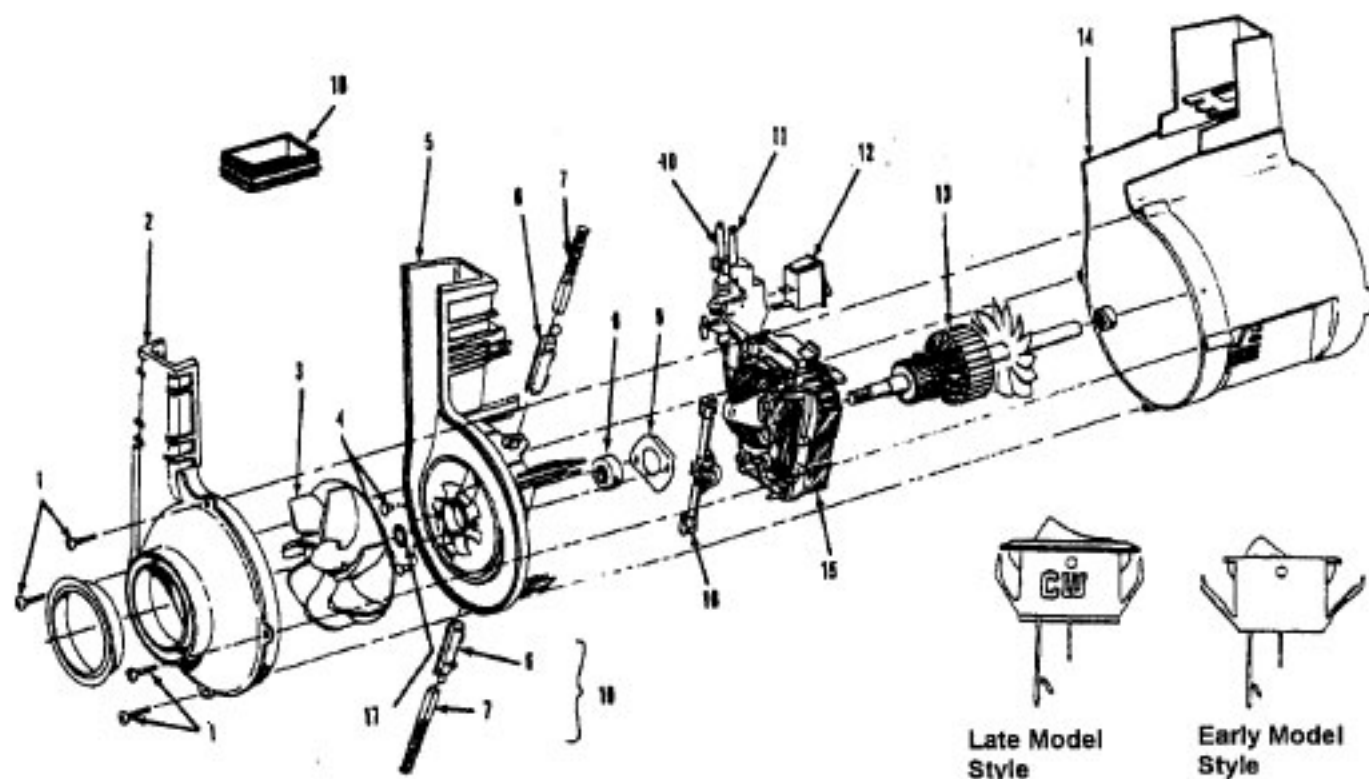

NOTE: Late model U4709-910 units are date coded 8/92 or later.

Ref. No.	Part No.	Description
	48414079	Agitator Assem. Comp. - AG
1	36423016	Thread Guard - RH
2	43267002	Agitator Bearing Assem. (2)
3	21347003	Conical Washer (2)
4	36422022	Agitator End (2)
5	N/A	Agitator Body
6	32724013	Agitator Shaft
7	36423017	Thread Guard - LH - AG