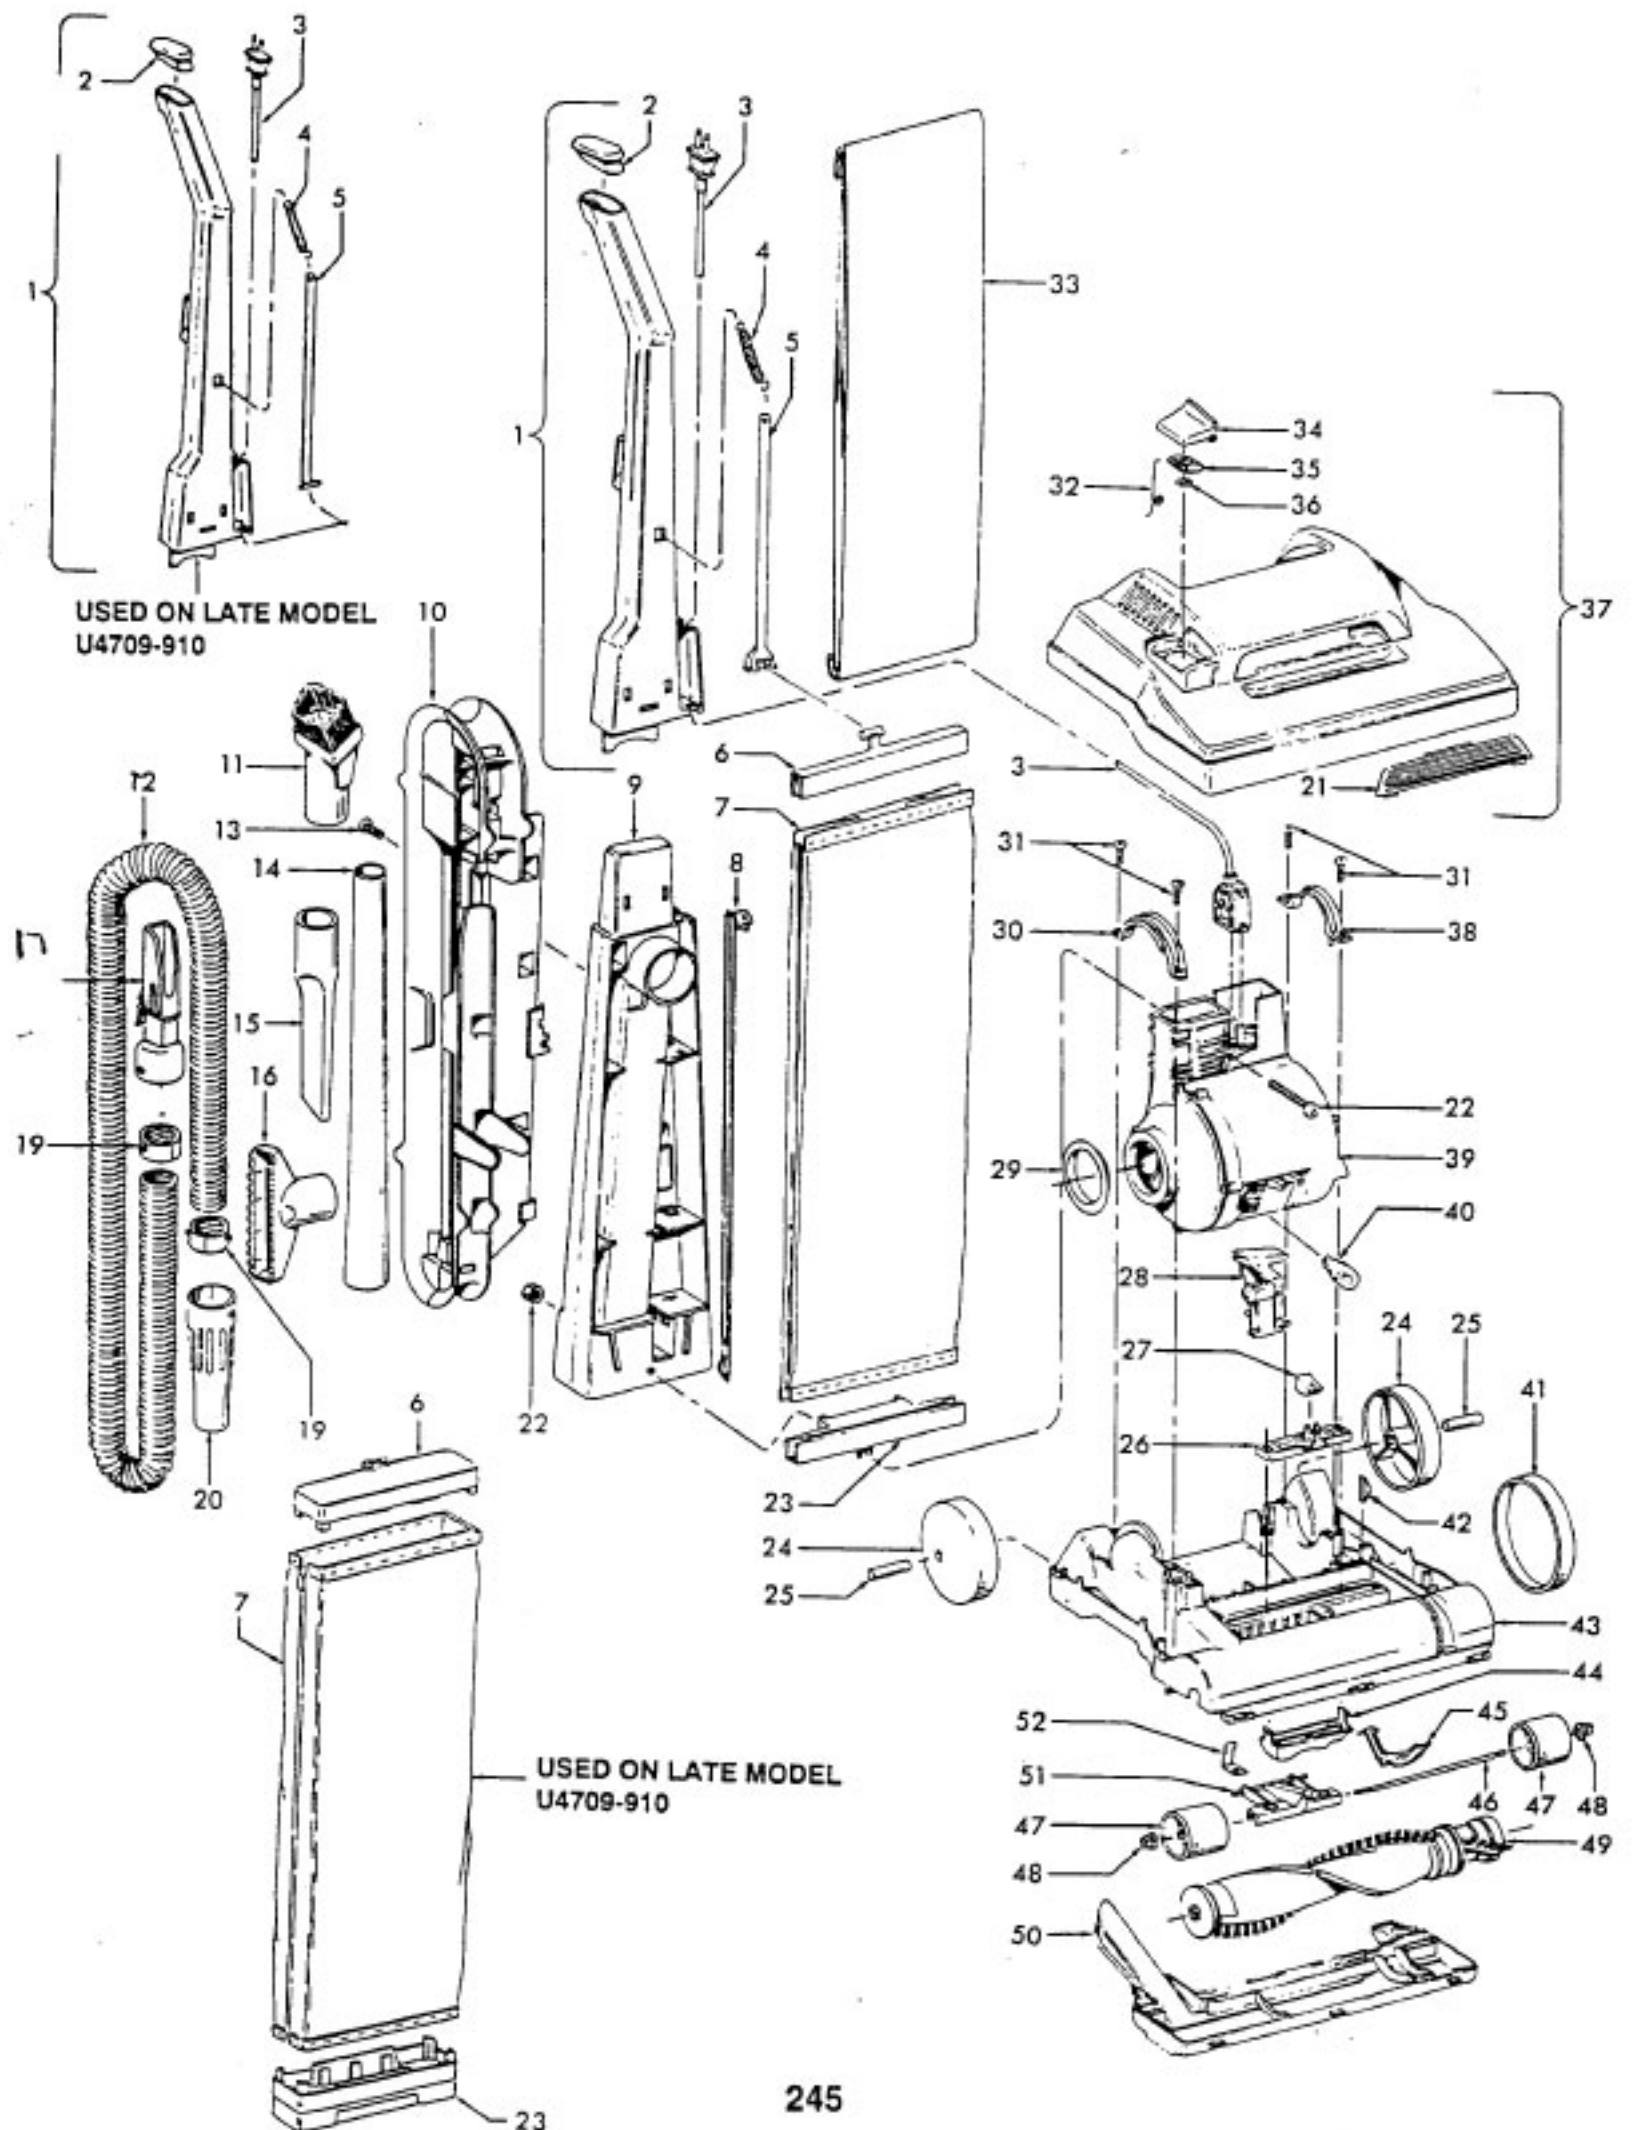

Elite

Models U4617-910, U4617-920, U4617-930, U4709-910, U4715-930,
U4717-930

Elite

Models U4617-910, U4617-920, U4617-930, U4709-910, U4715-930, U4717-930

Ref. No.	Part No.	Description
1	48663142 48663141	Upper Handle Assem. - MW Upper Handle Assem. - MW - U4709-910 (Late Models), U4617-920, U4617-930, U4715-930, U4717-930,
2	37911079	Handle Cap - ABE - U4717-930
3	46388027	Attachment Cord - AG - 35 Ft.
4	38335020	Bag Strap Spring - AY
5	36425071 36425072	Bag Strap - ABE Bag Strap - ABE - U4717-930
6	36425067 36425064	Jacket Support - Upper - MW Jacket Support - Upper - ABE - U4709-910 (Late Models), U4617-920, U4617-930, U4717-930
7	43674191 43686141 43686144 43686177 43686178 43686189 38456036	Outer Jacket - Sewn - AAP/MN - U4617-910, U4709-910 (Early Models) Outer Bag - AAY - U4709-910 (Late Models) (Incl. Items 6,23) Outer Bag - ABB - U4617-920 (Incl. It 6,23) Outer Bag - ABB - U4617-930 (Incl. It 6,23) Outer Bag - ABM - U4715-930 (Incl. It 6,23) Outer Bag - NAA - U4717-930 (Incl. It 6,23) Switch Control Rod - ABB - U4717-930
8	39464005	Lower Handle - ABE
9	41426086	Tool Holder - ABE
10	43414145	Dusting Brush - Friction
11	43434232	Hose Comp. - Standard - ABX / AG
12	21447220	Screw - Self Tapping
13	38634078	Ext. Tube - AAP
14	38617024	Crevise Tool
15	38614029	Furniture Nozzle - AG
16	38656035	Hose Connector - AG
17		N/A
18		
19	36116014	Hose Connector Collar
20	32288011	Hose Adapter - AG
21	39383099 39383098	Dirt Finder Lens - KC - Custom Dirt Finder Lens - KC - Deluxe
22	40201085	Nut & Bolt
23	36425068 36425063	Jacket Support - Lower - MW Jacket Support - Lower - U4709-910 (Late Models), U4617-920, U4617-930, U4715-930, U4717-930
24	38522011	Rear Wheel - AG
25	31523012	Rear Wheel Shaft
26	38567008	Cam Actuator - KE
27	38421070	Indicator Knob - ABE
28	38458022	Handle Release Lever
29	38784016	Seal
30	36131057	Motor Retainer Cap - R.H.
31	21447217	Screw - Self Tapping
32	38351013	Spring
33	4010001A	Throw - Away Bag - 3 Pk.
34	37257018 37257019 37257027	Door Assem. - ABB (Incl. Items 35,36) Door Assem. - NAA - U4715-930, U4717-930 (Incl. Items 35,36) Door Assem. - AAY - U4709-91 0 (Incl. Items 35,36)

Ref. No.	Part No.	Description
35	38785011	Seal
36	21362006	Speed Nut
37	42252295 42252294 42252320	Hood Assem. - Custom Hood Assem. - AAY - Custom -U4709-910 Hood Assem. - ABB - Custom - U4617-920 (Incl. It. 21,34) Hood Assem. - ABB - U4617-930 (Incl. It 21,34) - Custom Style - prior to 8/93 Hood Assem. - ABB - U4617-930 (Incl. Items 21,34) Deluxe Style- after 8/93
	42252338	Hood Assem. - NAA - U4715-930 (Incl. Items 21,34) - Custom
	42252350	Hood Assem. - NAA - U4717-930 (Incl. Items 21,34) - Custom
	42252341	Hood Assem. - NAA - U4717-930 (Incl. Items 21, 34) - Custom
	42252359	Motor Retainer Cap - L.H.
38	36131090	Motor - (P - 202)
39	43576142	Dirt Finder Lamp
40	27313101	Belt
41	38528027	Rug Nozzle Rib Shoe
42	13261AY	Main Body Assem. - Custom (Incl. Items 24,25,28,42)
43	42243002	Main Body Assem. - Dlx. Incl. It. 24,25,28,42
	42243001	Nozzle Height Adj. Cam Lever (Use wheel assem. 43248059)
44	38563011	Wheel Shaft - AY (Use 43248059)
45	38452089	Wheel - AG
46	32563012	Wheel Retainer
47	43248059	Agitator - (P - 204)
48	36131056	Agitator - (P - 203) - U4715-930
49	48414081 48414079	Bottom Plate - AG
50	37245108	Front Wheel Assem. (Incl It. 45, 46, 47)
51	43248059	Cam Actuator Spring
52	34572002	

ITEMS NOT ILLUSTRATED

3944201P Cord Wrap

PACKAGING MATERIAL

56511352 Owner Manual
56511395 Owner Manual - U4617-930, U4715-930,
U4717-930, U4617-920
58175077 Carton
58175094 Carton - U4617-930, U4715-930
58185184 Carton - Common
58348005 Carton Support
58385019 Cleaner Support - U4709-910, U4617-920,
U4617-930
58347025 Carton