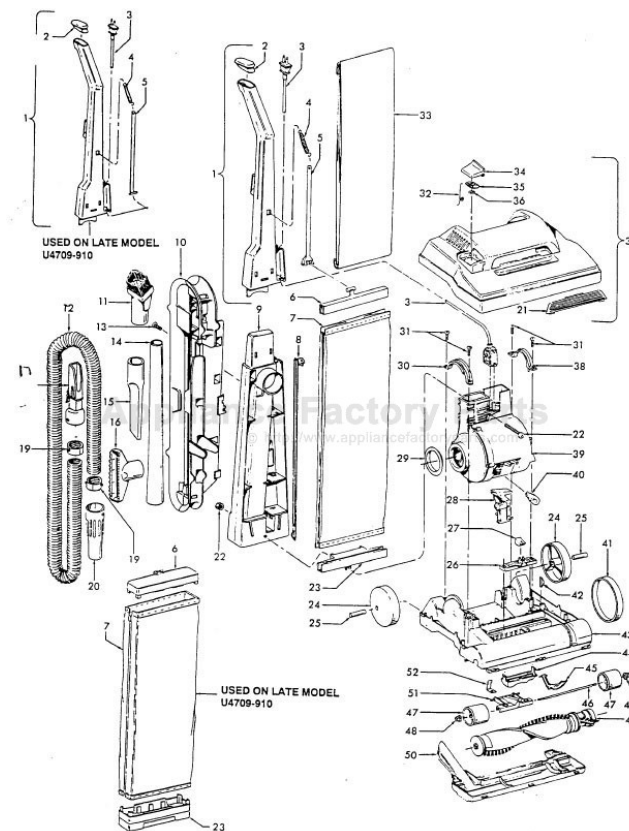

[Find Your HOOVER Vacuum Cleaner Parts - Select From 1456 Models](#)

----- Manual continues below part list -----