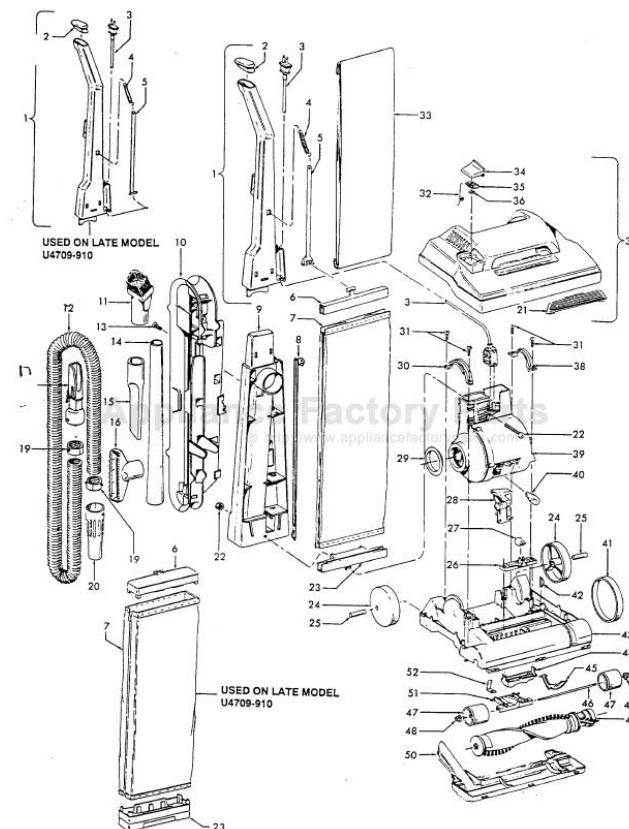

[Find Your HOOVER Vacuum Cleaner Parts - Select From 1456 Models](#)

----- Manual continues below part list -----