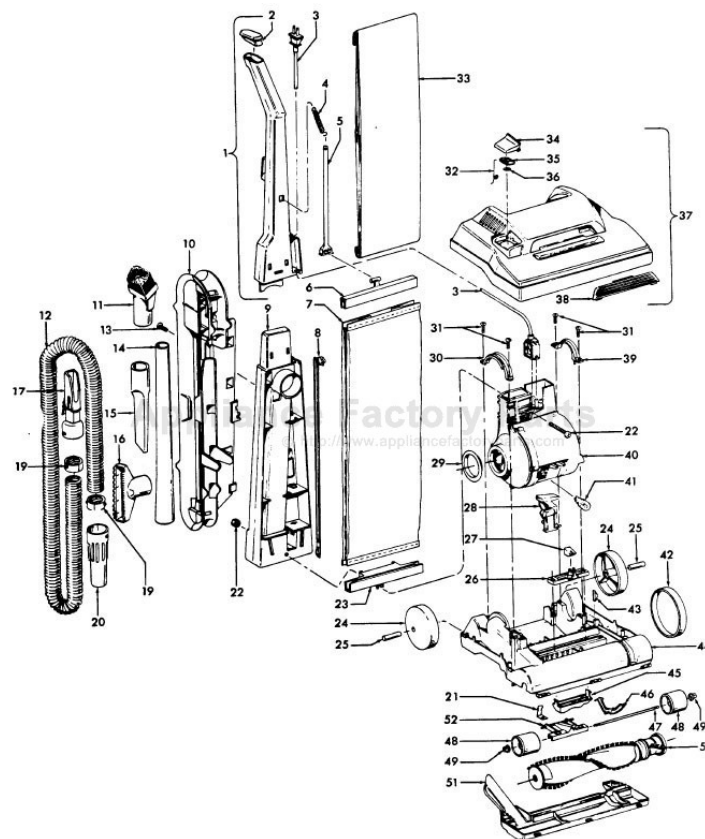

This Owner's Manual is provided and hosted by Appliance Factory Parts.

HOOVER U4641-900 Owner's Manual

[Shop genuine replacement parts for HOOVER
U4641-900](#)

[Find Your HOOVER Vacuum Cleaner Parts - Select From 1456 Models](#)

----- Manual continues below part list -----

Available Replacement Parts for HOOVER U4641-900

H-38528040	BELT VACUUM HOOVER OEM (1 PACK)
48414036	HOOVER ELITE BRUSH ROLLER
H-4010001A	VACUUM BAG OEM HOOVER 3 PACK
K-109289	BULB