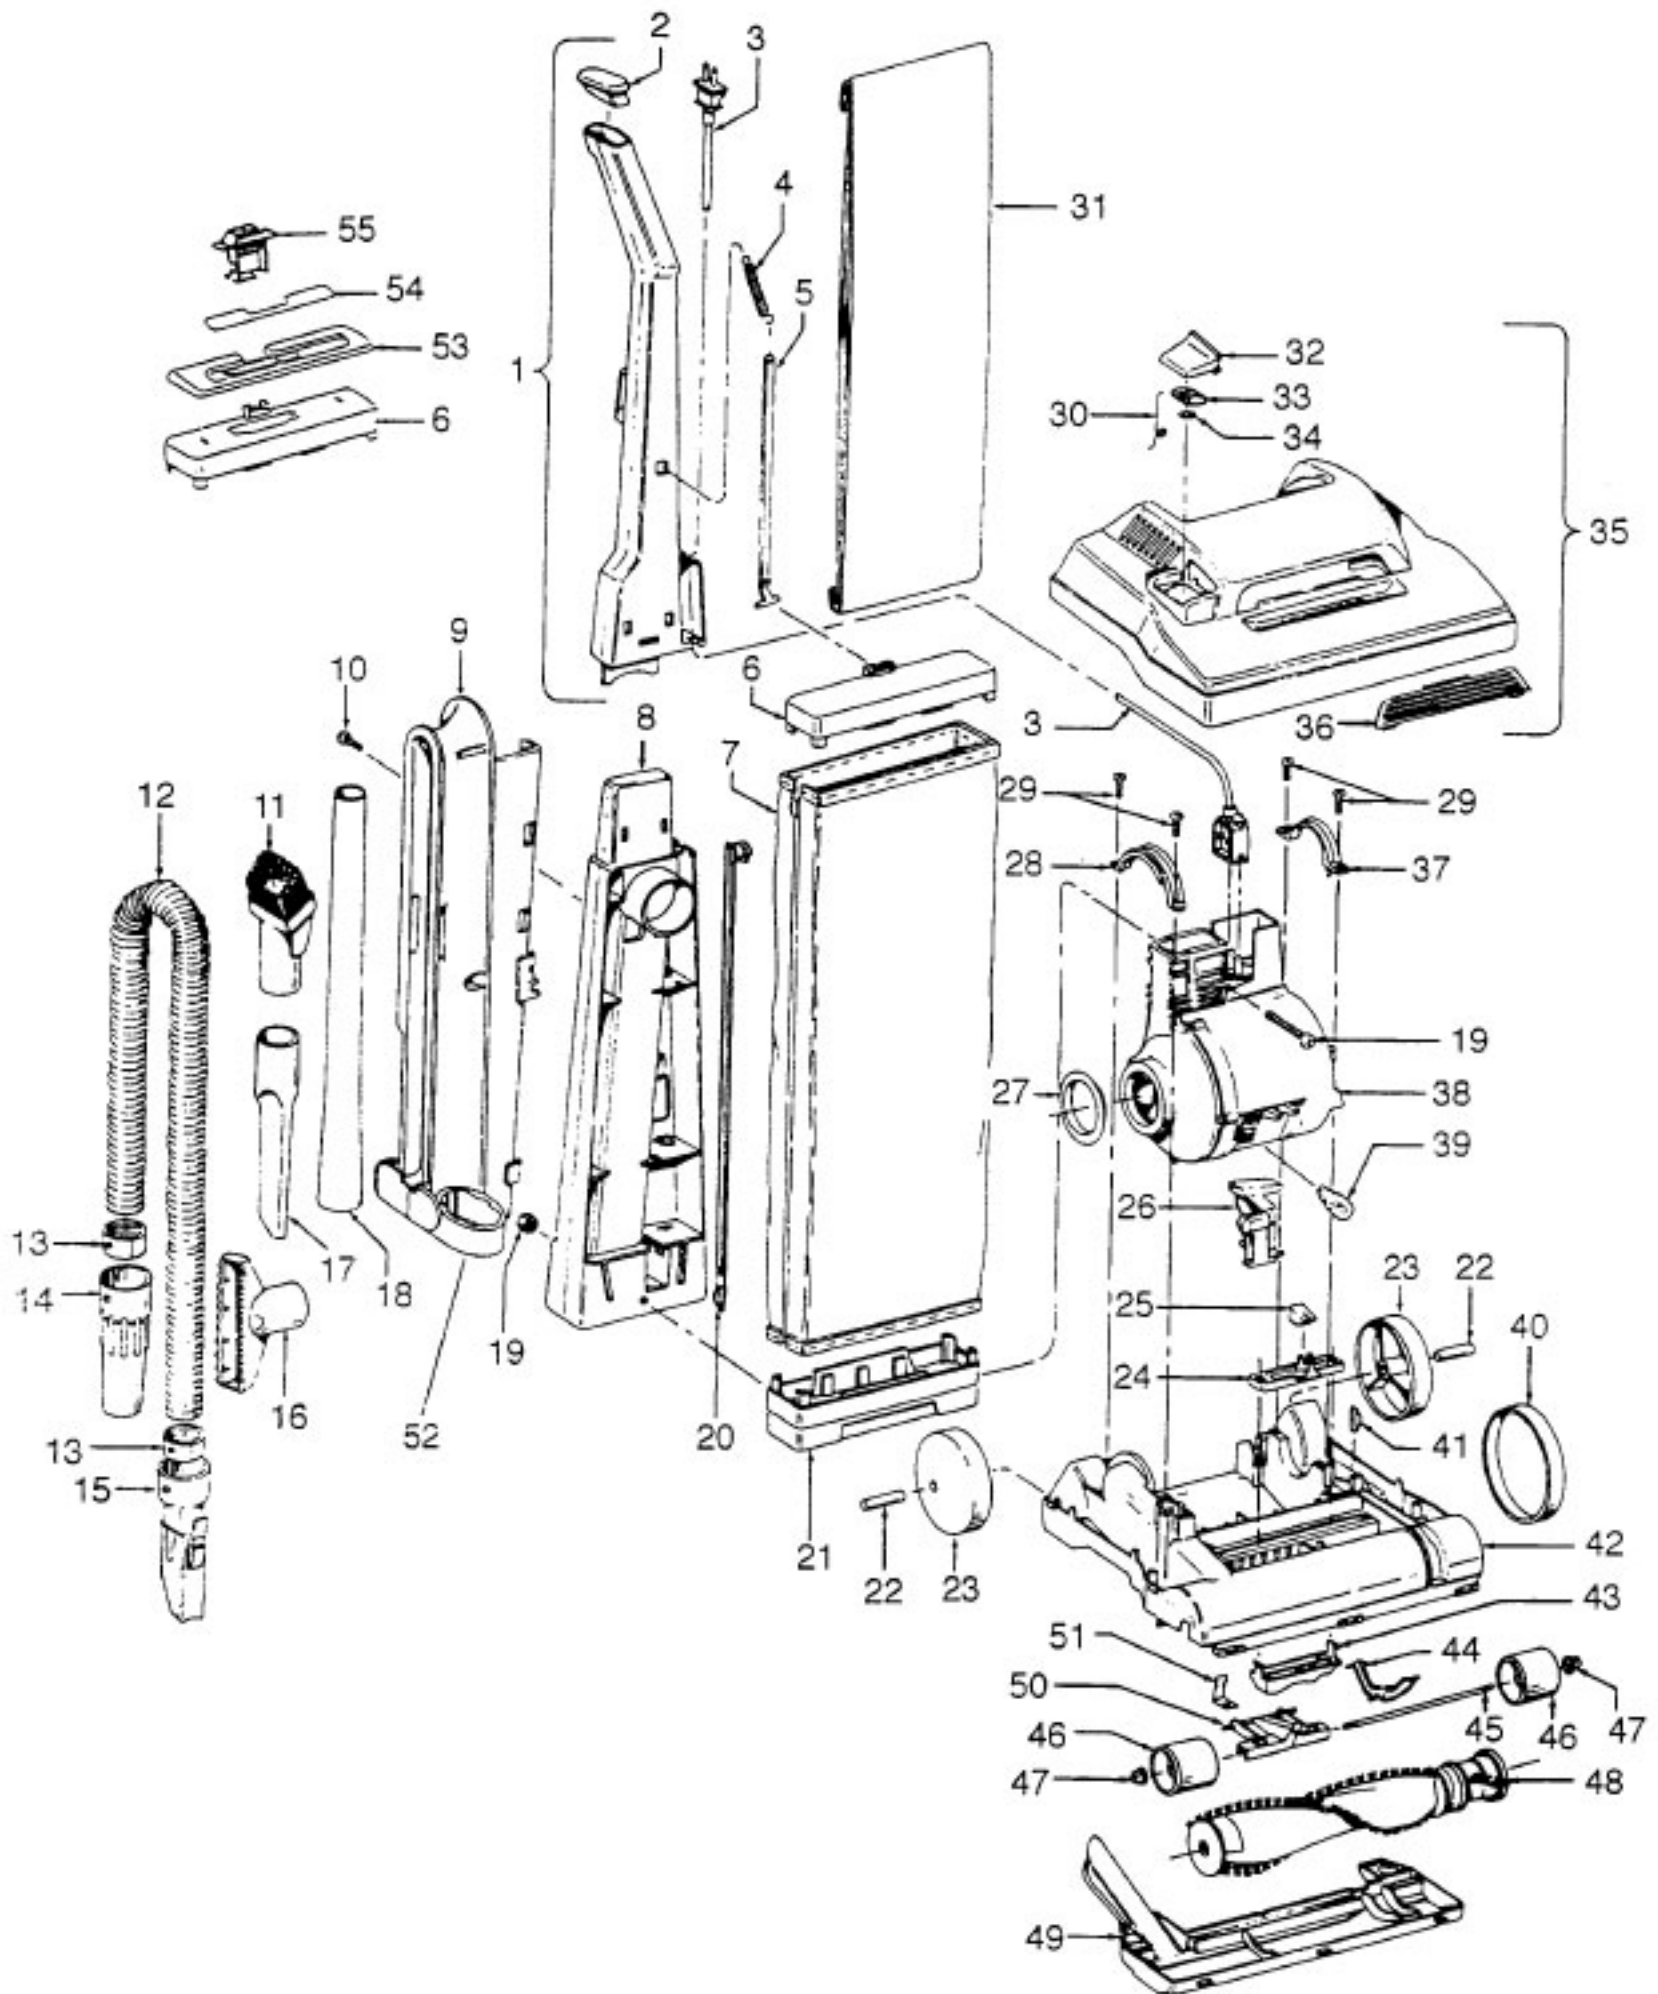

# HOOVER U4641-930 Owner's Manual

[Shop genuine replacement parts for HOOVER  
U4641-930](#)

[Find Your HOOVER Vacuum Cleaner Parts - Select From 1456 Models](#)

----- Manual continues below part list -----

Elite

Models U4641-920, U4641-930, U4649-910, U4697-910, U4713-910  
U4655-930

**Agitator - 48414081**  
**Agitator - 48414075**

**Elite/ Elite II/ Dimension/ Legacy/ TurboPOWER/ Caddy Vac - Four Brush**  
**Caddy Vac - Four Brush**

Ref. No.	Part No.	Description
	48414081	Agitator Assem. Complete (Natural Bristles)
	48414075	Agitator Assem. Complete (Blue Bristles)
1	36423016	Thread Guard - RH
2	43267002	Agitator Bearing Assem. (2)
3	21347003	Conical Washer (2)
4	36422022	Agitator End (2)
5	N/A	Agitator Body
6	32724013	Agitator Shaft
7	36423017	Thread Guard - LH - AG

ITEMS NOT ILLUSTRATED

38781013	Duct Seal (8 1/2" Long adhesive backed foam seal used on early models in place of item 18)
54821001	Tape (Roll)