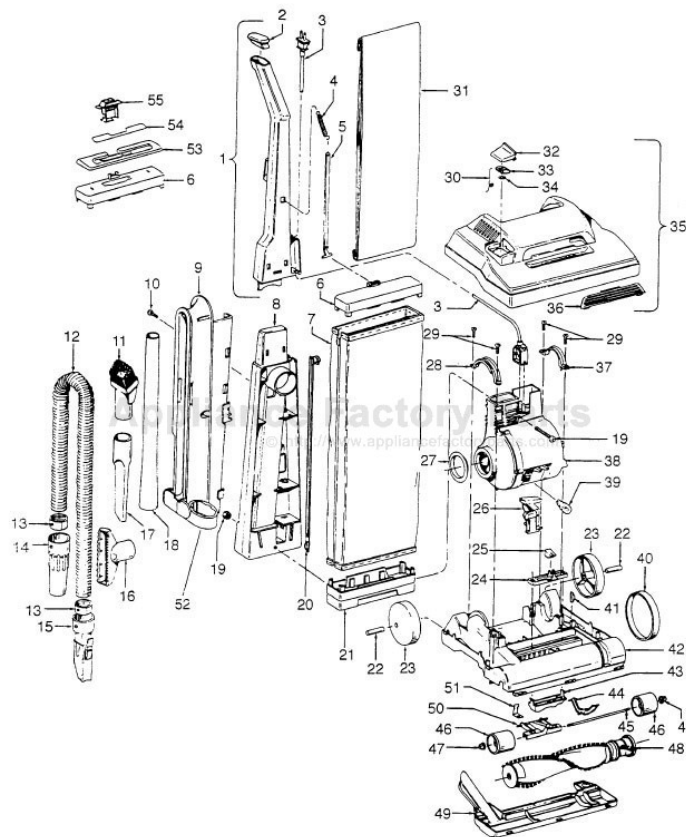

[Find Your HOOVER Vacuum Cleaner Parts - Select From 1456 Models](#)

----- Manual continues below part list -----