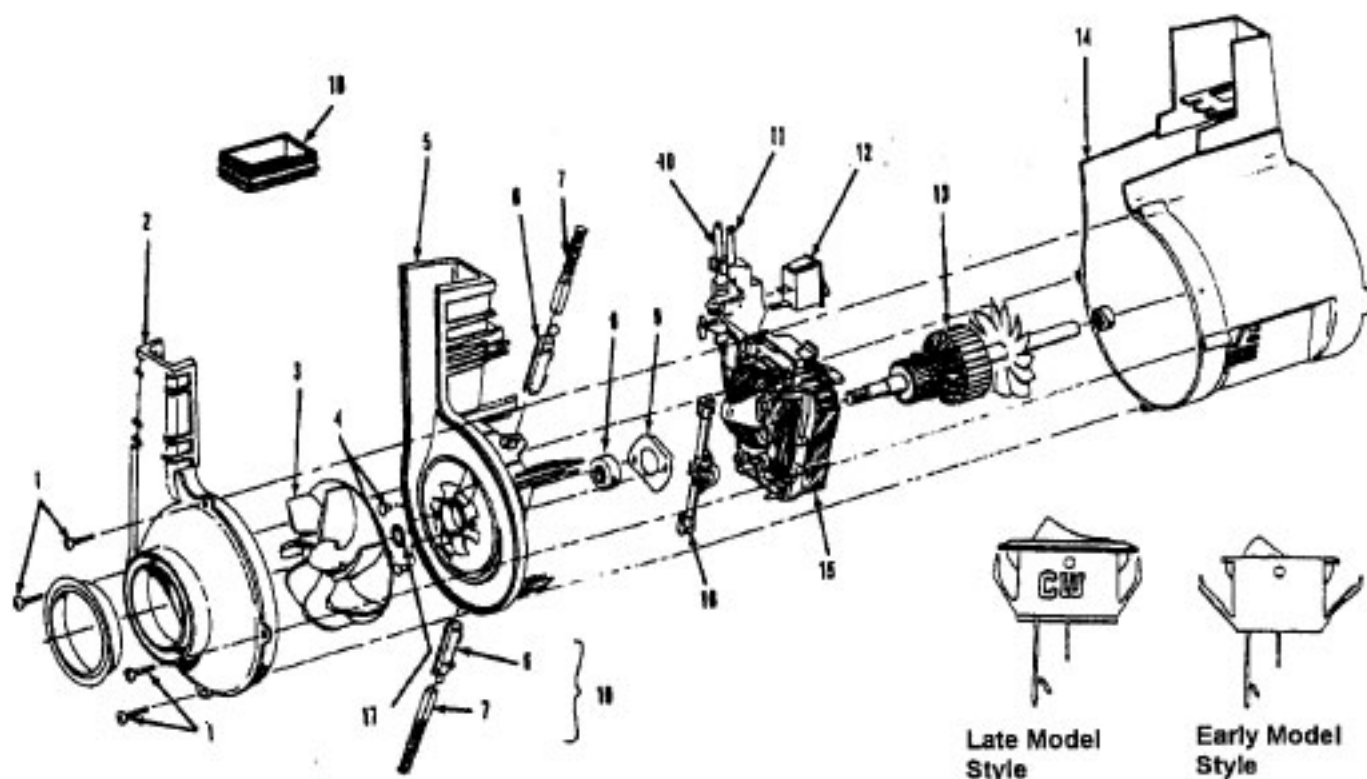

**Agitator - 48414081**  
**Agitator - 48414075**

**Elite/ Elite II/ Dimension/ Legacy/ TurboPOWER/ Caddy Vac - Four Brush**  
**Caddy Vac - Four Brush**

Ref. No.	Part No.	Description
	48414081	Agitator Assem. Complete (Natural Bristles)
	48414075	Agitator Assem. Complete (Blue Bristles)
1	36423016	Thread Guard - RH
2	43267002	Agitator Bearing Assem. (2)
3	21347003	Conical Washer (2)
4	36422022	Agitator End (2)
5	N/A	Agitator Body
6	32724013	Agitator Shaft
7	36423017	Thread Guard - LH - AG