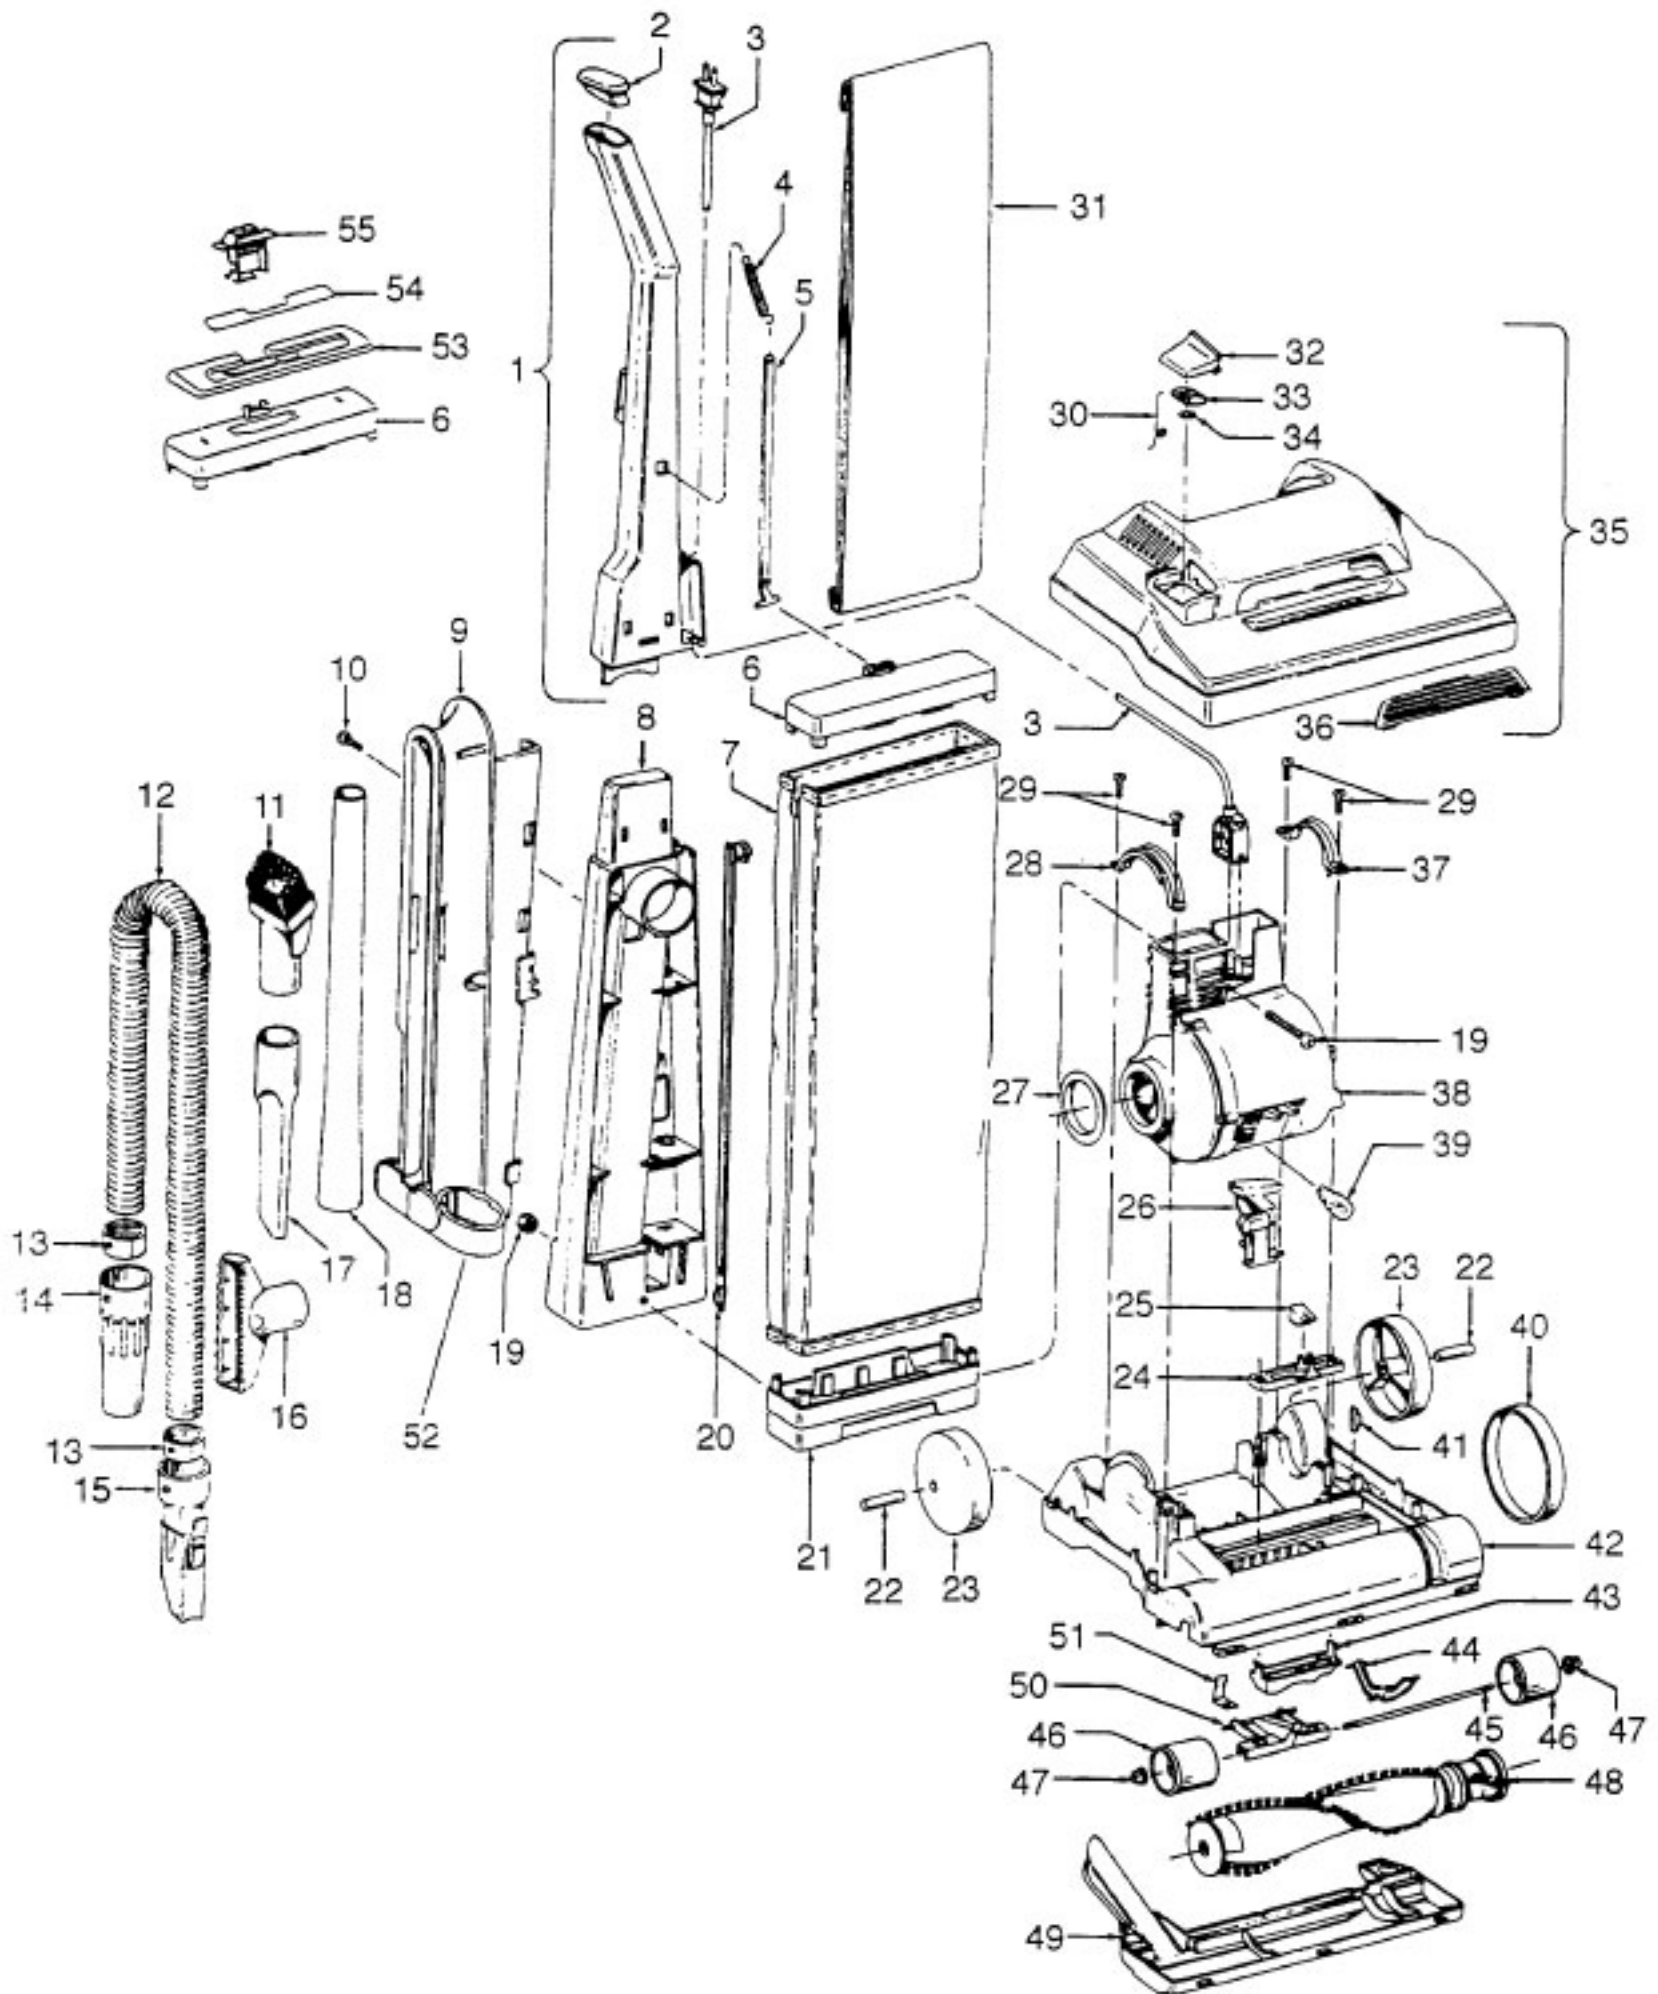

Elite

Models U4641-920, U4641-930, U4649-910, U4697-910, U4713-910
U4655-930

Elite

Models U4641-920, U4641-930, U4649-910, U4697-910, U4713-910, U4655-930

Ref. No.	Part No.	Description	Ref. No.	Part No.	Description
1	48683141 48683152	Upper Handle Assem. Upper Handle Assem. U4713-910, U4641-930	35	42252285	Hood Assem. - ABC - Custom - U4649-910 Early Models - (Incl. It. 32,36)
2	37911079	Handle Cap - ABE		42252291	Hood Assem. - ABB - U4697-910 (Incl. It. 32,36)
3	46388027	Attachment Cord - AG - 35 Ft.		42252295	Hood Assem. - ABE - U4713-910 (Incl. It. 32,36)
4	38335020	Bag Strap Spring - AY		42252321	Hood Assem. - MD - U4641-920 (Incl. It. 32,36)
5	36425072	Bag Strap		42252322	Hood Assem. - ABC - Deluxe - U4649-910 Late Models - (Incl. It. 32,36)
6	36425064 36425062	Jacket Support - Upper - ABE Jacket Support - Upper - ABE - U4641-930; U4655-930		42252339	Hood Assem. - MD - U4641-930 (Incl. It. 32,36)
7	43686095 43686083 43686106 43686163 43686179 43686196	Outer Bag - ABC (Incl. It. 6,21) Outer Bag - ABB - U4697-910 (Incl. It. 6,21) Outer Bag - ABE - U4713-910 (Incl. It. 6,21) Outer Bag - MD - U4641-920 (Incl. It. 6,21) Outer Bag - MD - U4641-930 (Incl. It. 6,21) Outer Bag - U4655-930 (Incl. It. 6,21)		42252385	Hood Assem. - ABY - U4655-930
8	39464005	Lower Handle	36	39383099	Dirt Finder Lens - KC
9	41426019 41426086	Tool Holder - ABE Tool Holder - MW - Standard - U4641-920, U4641-930	37	36131090	Dirt Finder Lens - KC - Deluxe - U4641-920, U4641-930
10	21447220	Screw - Self Tapping	38	43576142	Motor Retainer Cap - L.H.
11	43414145	Dusting Brush - Friction	39	27313101	Motor - (P - 202)
12	43434033 43434232	Hose Comp. Hose Assem. Comp. - U4641-920, U4641-930 ABX/AG	40	38528027	Dirt Finder Lamp
13	36116014	Hose Connector Collar	41	13261AY	Belt
14	32288011	Hose Adapter - AG	42	42243002	Rug Nozzle Rib Shoe
15	38656025 38656035	Hose Connector - AAP Hose Connector - AG		42243001	Main Body Assem. - Custom (Incl. It. 22,23,26,41) U4713-910, (U4649-910 & U4697-910 Early Models)
16	38614026 38614029	Furniture Nozzle - AAP Furniture Nozzle - AG			Main Body Assem. - Deluxe - (Incl. It. 22,23,26,41) U4641-920, U4641-930, U4655-930, (U4649-910 & U4697-910 Late Models)
17	38617024	Crevice Tool - AG	43	38563011	Nozzle Height Adj. Cam
18	38634078	Ext. Tube - AG		38563012	Nozzle Height Adj. Cam - U4697-910
19	40201085	Nut & Bolt	44	N/A	Lever (Use wheel assem. 43248059)
20	38456036	Switch Control Rod - ABB	45	N/A	Wheel Shaft (Use wheel assembly 43248059)
21	36425063	Jacket Support - Lower	46	N/A	Wheel - AG (Use wheel assembly 43248059)
22	31523012	Rear Wheel Shaft	47	36131056	Wheel Retainer
23	38522011	Rear Wheel - AG	48	48414081	Agitator - (P - 204)
24	38567008	Cam Actuator - KE	49	37245108	Bottom Plate - AG
25	38421070	Indicator Knob - ABE	50	43248059	Front Wheel Assem. (Incl. It. 44, 45, 46)
26	38458022	Handle Release Lever	51	34572002	Cam Actuator Spring
27	38784016	Seal	52	36433118	Tool Holder Connector - ABE
28	36131057	Motor Retainer Cap - R. H.	53	37959076	Jacket Support Cap - U4641-930; U4655-930
29	21447217	Screw - Self Tapping	54	51639092	Cap Nameplate - U4641-930
30	38351013	Spring	56	35111002	Drawer - U4641-930; U4655-930
31	4010001A	Throw - Away Bag - 3 Pk.			
32	37257016 37257017	Door Assem. - ABC (Incl. Items 33,34) Door Assem. - MD - U4641-920, U4641-930 (Incl. It. 33,34)			
	37257018	Door Assem. - ABB - U4697-910 (Incl. It. 33,34)			
	37257028	Door Assem. - ABE - U4713-910 (Incl. It. 33,34)			
	37257057	Door Assem. - ABY			
33	38785011	Seal			
	38785013	Seal			
34	21362006	Speed Nut			

ITEMS NOT ILLUSTRATED

34225001	Jacket Retainer Air Seal
3944201P	Cord Wrap
39458056	Handle Grip - U4641-930, U4713-913
39458057	Handle Grip - U4655-930

PACKAGING MATERIAL