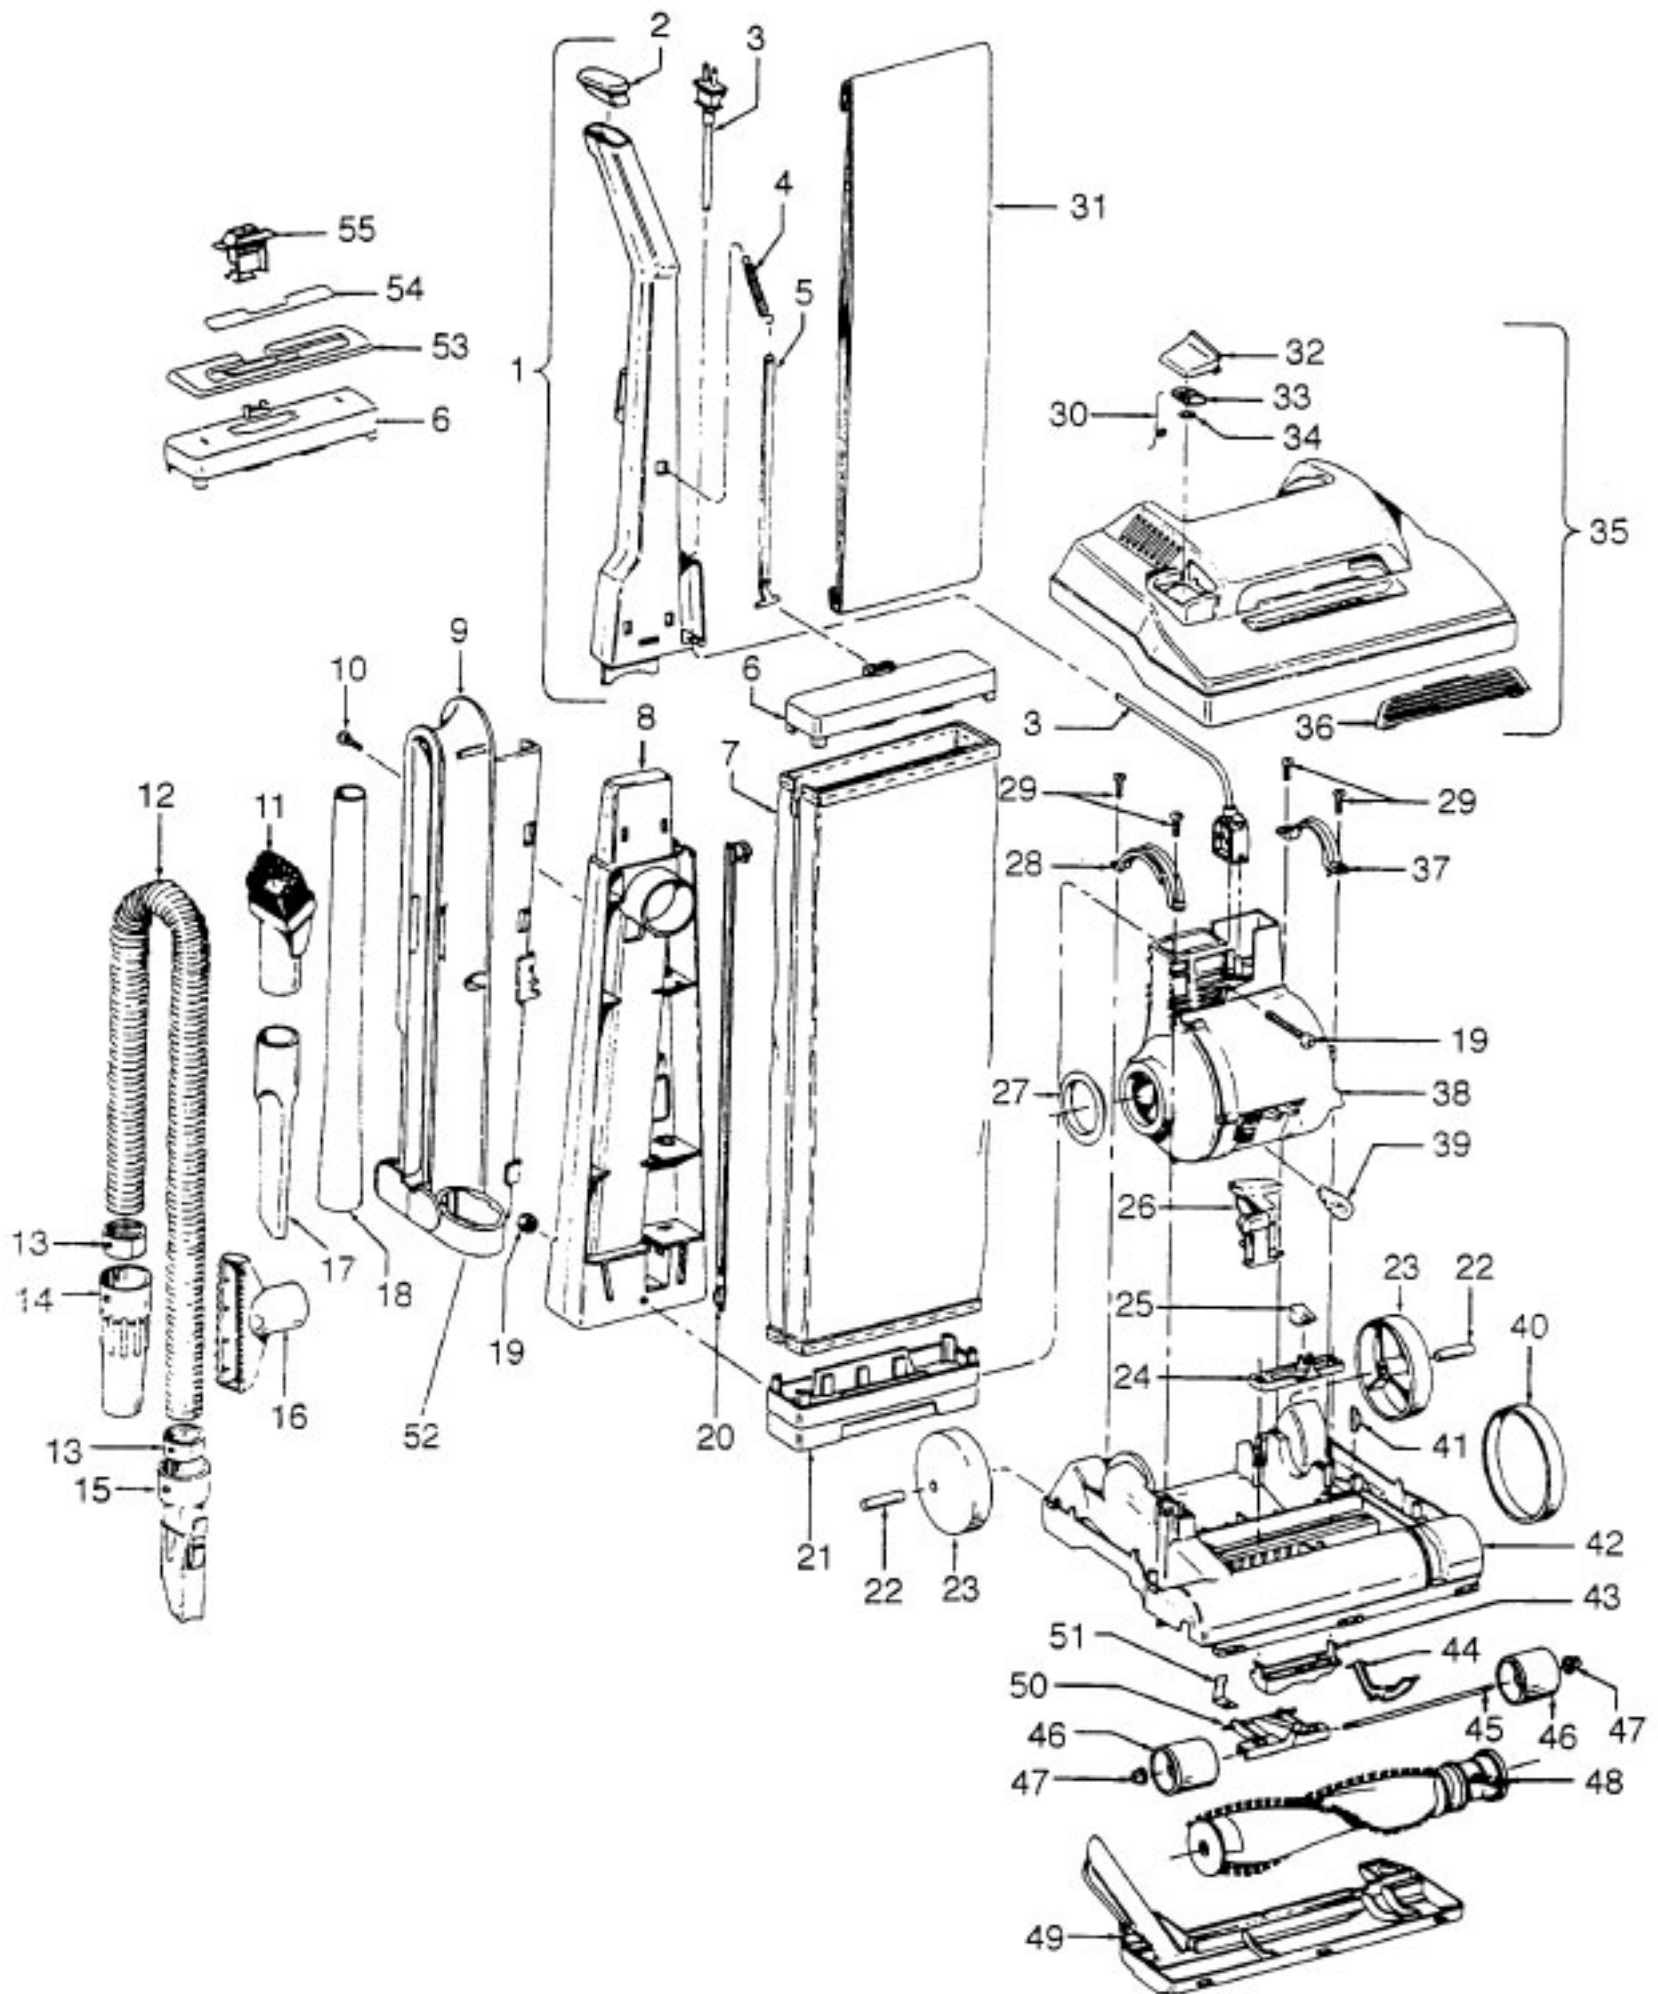

Elite

Models U4641-920, U4641-930, U4649-910, U4697-910, U4713-910
U4655-930

Elite

Models U4641-920, U4641-930, U4649-910, U4697-910, U4713-910, U4655-930

Ref. No.	Part No.	Description	Ref. No.	Part No.	Description	
1	48683141 48683152	Upper Handle Assem. Upper Handle Assem. U4713-910, U4641-930	35	42252285	Hood Assem. - ABC - Custom - U4649-910 Early Models - (Incl. It. 32,36)	
2	37911079	Handle Cap - ABE		42252291	Hood Assem. - ABB - U4697-910 (Incl. It. 32,36)	
3	46388027	Attachment Cord - AG - 35 Ft.		42252295	Hood Assem. - ABE - U4713-910 (Incl. It. 32,36)	
4	38335020	Bag Strap Spring - AY		42252321	Hood Assem. - MD - U4641-920 (Incl. It. 32,36)	
5	36425072	Bag Strap		42252322	Hood Assem. - ABC - Deluxe - U4649-910 Late Models - (Incl. It. 32,36)	
6	36425064 36425062	Jacket Support - Upper - ABE Jacket Support - Upper - ABE - U4641-930; U4655-930		42252339	Hood Assem. - MD - U4641-930 (Incl. It. 32,36)	
7	43686095 43686083 43686106 43686163 43686179 43686196	Outer Bag - ABC (Incl. It. 6,21) Outer Bag - ABB - U4697-910 (Incl. It. 6,21) Outer Bag - ABE - U4713-910 (Incl. It. 6,21) Outer Bag - MD - U4641-920 (Incl. It. 6,21) Outer Bag - MD - U4641-930 (Incl. It. 6,21) Outer Bag - U4655-930 (Incl. It. 6,21)		42252385	Hood Assem. - ABY - U4655-930	
8	39464005	Lower Handle	36	39383099	Dirt Finder Lens - KC	
9	41426019 41426086	Tool Holder - ABE Tool Holder - MW - Standard - U4641-920, U4641-930	37	36131090	Dirt Finder Lens - KC - Deluxe - U4641-920, U4641-930	
10	21447220	Screw - Self Tapping	38	43576142	Motor Retainer Cap - L.H.	
11	43414145	Dusting Brush - Friction	39	27313101	Motor - (P - 202)	
12	43434033 43434232	Hose Comp. Hose Assem. Comp. - U4641-920, U4641-930 ABX/AG	40	38528027	Dirt Finder Lamp	
13	36116014	Hose Connector Collar	41	13261AY	Belt	
14	32288011	Hose Adapter - AG	42	42243002	Rug Nozzle Rib Shoe	
15	38656025 38656035	Hose Connector - AAP Hose Connector - AG		42243001	Main Body Assem. - Custom (Incl. It. 22,23,26,41) U4713-910, (U4649-910 & U4697-910 Early Models)	
16	38614026 38614029	Furniture Nozzle - AAP Furniture Nozzle - AG		43	38563011	Main Body Assem. - Deluxe - (Incl. It. 22,23,26,41) U4641-920, U4641-930, U4655-930, (U4649-910 & U4697-910 Late Models)
17	38617024	Crevice Tool - AG	43	38563012	Nozzle Height Adj. Cam	
18	38634078	Ext. Tube - AG	44	N/A	Nozzle Height Adj. Cam - U4697-910	
19	40201085	Nut & Bolt	45	N/A	Lever (Use wheel assem. 43248059)	
20	38456036	Switch Control Rod - ABB	46	N/A	Wheel Shaft (Use wheel assembly 43248059)	
21	36425063	Jacket Support - Lower	47	36131056	Wheel - AG (Use wheel assembly 43248059)	
22	31523012	Rear Wheel Shaft	48	48414081	Wheel Retainer	
23	38522011	Rear Wheel - AG	49	37245108	Agitator - (P - 204)	
24	38567008	Cam Actuator - KE	50	43248059	Bottom Plate - AG	
25	38421070	Indicator Knob - ABE	51	34572002	Front Wheel Assem. (Incl. It. 44, 45, 46)	
26	38458022	Handle Release Lever	52	36433118	Cam Actuator Spring	
27	38784016	Seal	53	37959076	Tool Holder Connector - ABE	
28	36131057	Motor Retainer Cap - R. H.	54	51639092	Jacket Support Cap - U4641-930; U4655-930	
29	21447217	Screw - Self Tapping	55	35111002	Cap Nameplate - U4641-930	
30	38351013	Spring			Drawer - U4641-930; U4655-930	
31	4010001A	Throw - Away Bag - 3 Pk.				
32	37257016 37257017	Door Assem. - ABC (Incl. Items 33,34) Door Assem. - MD - U4641-920, U4641-930 (Incl. It. 33,34)				
	37257018	Door Assem. - ABB - U4697-910 (Incl. It. 33,34)				
	37257028	Door Assem. - ABE - U4713-910 (Incl. It. 33,34)				
	37257057	Door Assem. - ABY				
33	38785011	Seal				
	38785013	Seal				
34	21362006	Speed Nut				

ITEMS NOT ILLUSTRATED

34225001	Jacket Retainer Air Seal
3944201P	Cord Wrap
39458056	Handle Grip - U4641-930, U4713-913
39458057	Handle Grip - U4655-930

PACKAGING MATERIAL