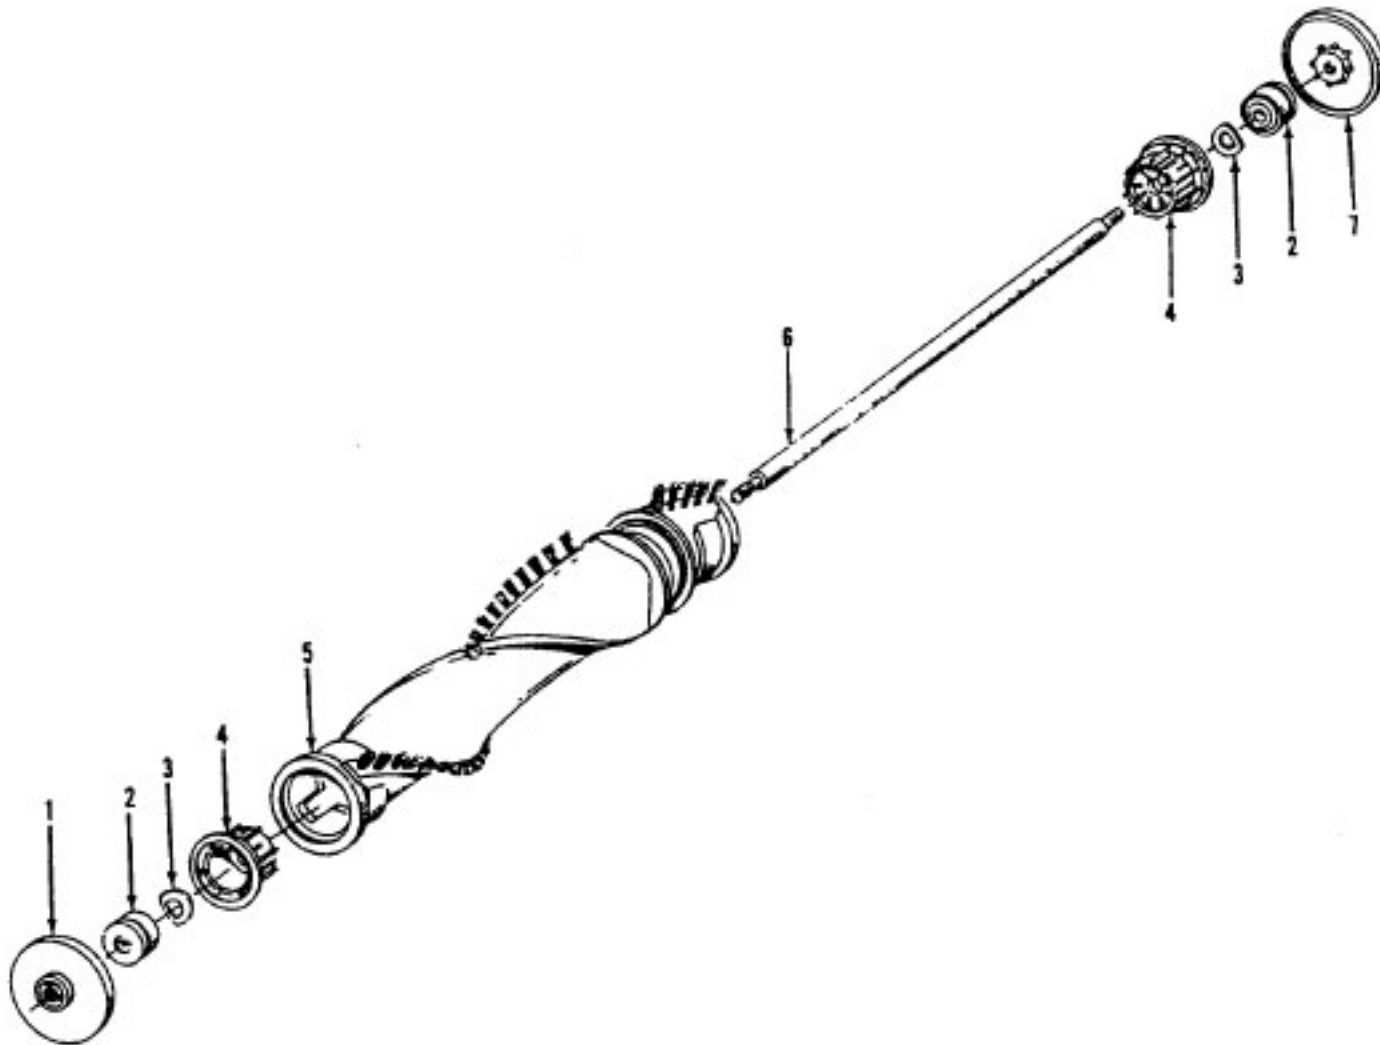

Ref. No.	Part No.	Description
	48414079	Agitator Assem. Comp. - AG
1	36423016	Thread Guard - RH
2	43267002	Agitator Bearing Assem. (2)
3	21347003	Conical Washer (2)
4	36422022	Agitator End (2)
5	N/A	Agitator Body
6	32724013	Agitator Shaft
7	36423017	Thread Guard - LH - AG

ITEMS NOT ILLUSTRATED

38781013	Duct Seal (8 1/2" Long adhesive backed foam seal used on early models in place of item 17)
54821001	Tape (Roll)

Cleaning Tools

Model U4921

Ref. No.	Part No.	Description
1	43414145	Dusting Brush - Friction
2	38614029	Furniture Nozzle - AG
3	38617024	Crevice Tool
4	38634078	Ext. Tube
5	39454059	Hand Grip - AG
6	43434228	Hose Comp. - AAP
7	38655005	Hose Connector - AAP