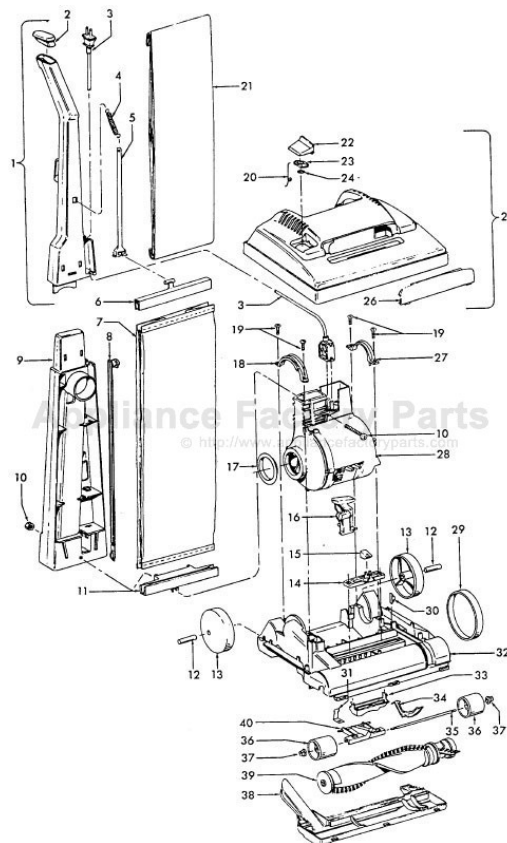

[Find Your HOOVER Vacuum Cleaner Parts - Select From 1456 Models](#)

----- Manual continues below part list -----