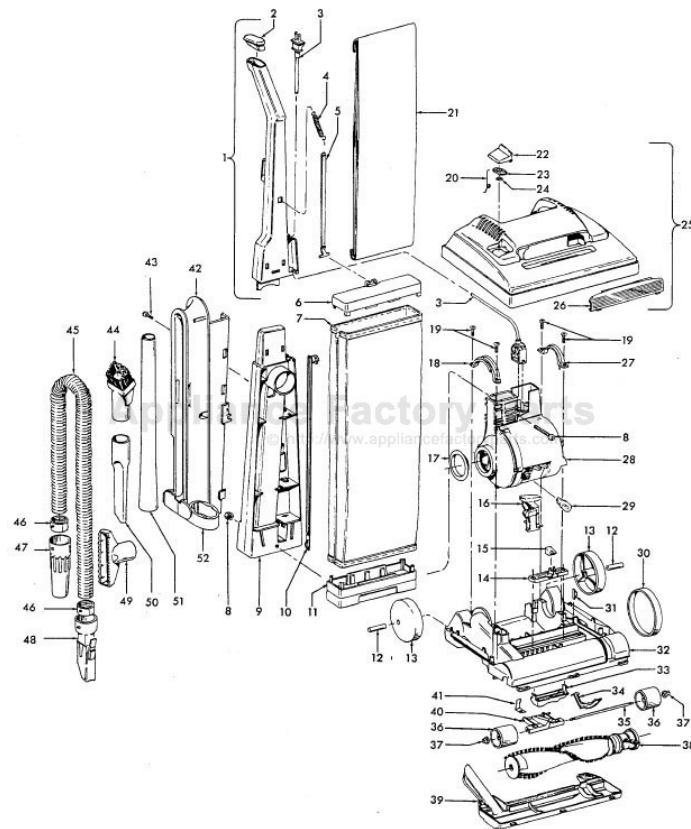

[Find Your HOOVER Vacuum Cleaner Parts - Select From 1456 Models](#)

----- Manual continues below part list -----