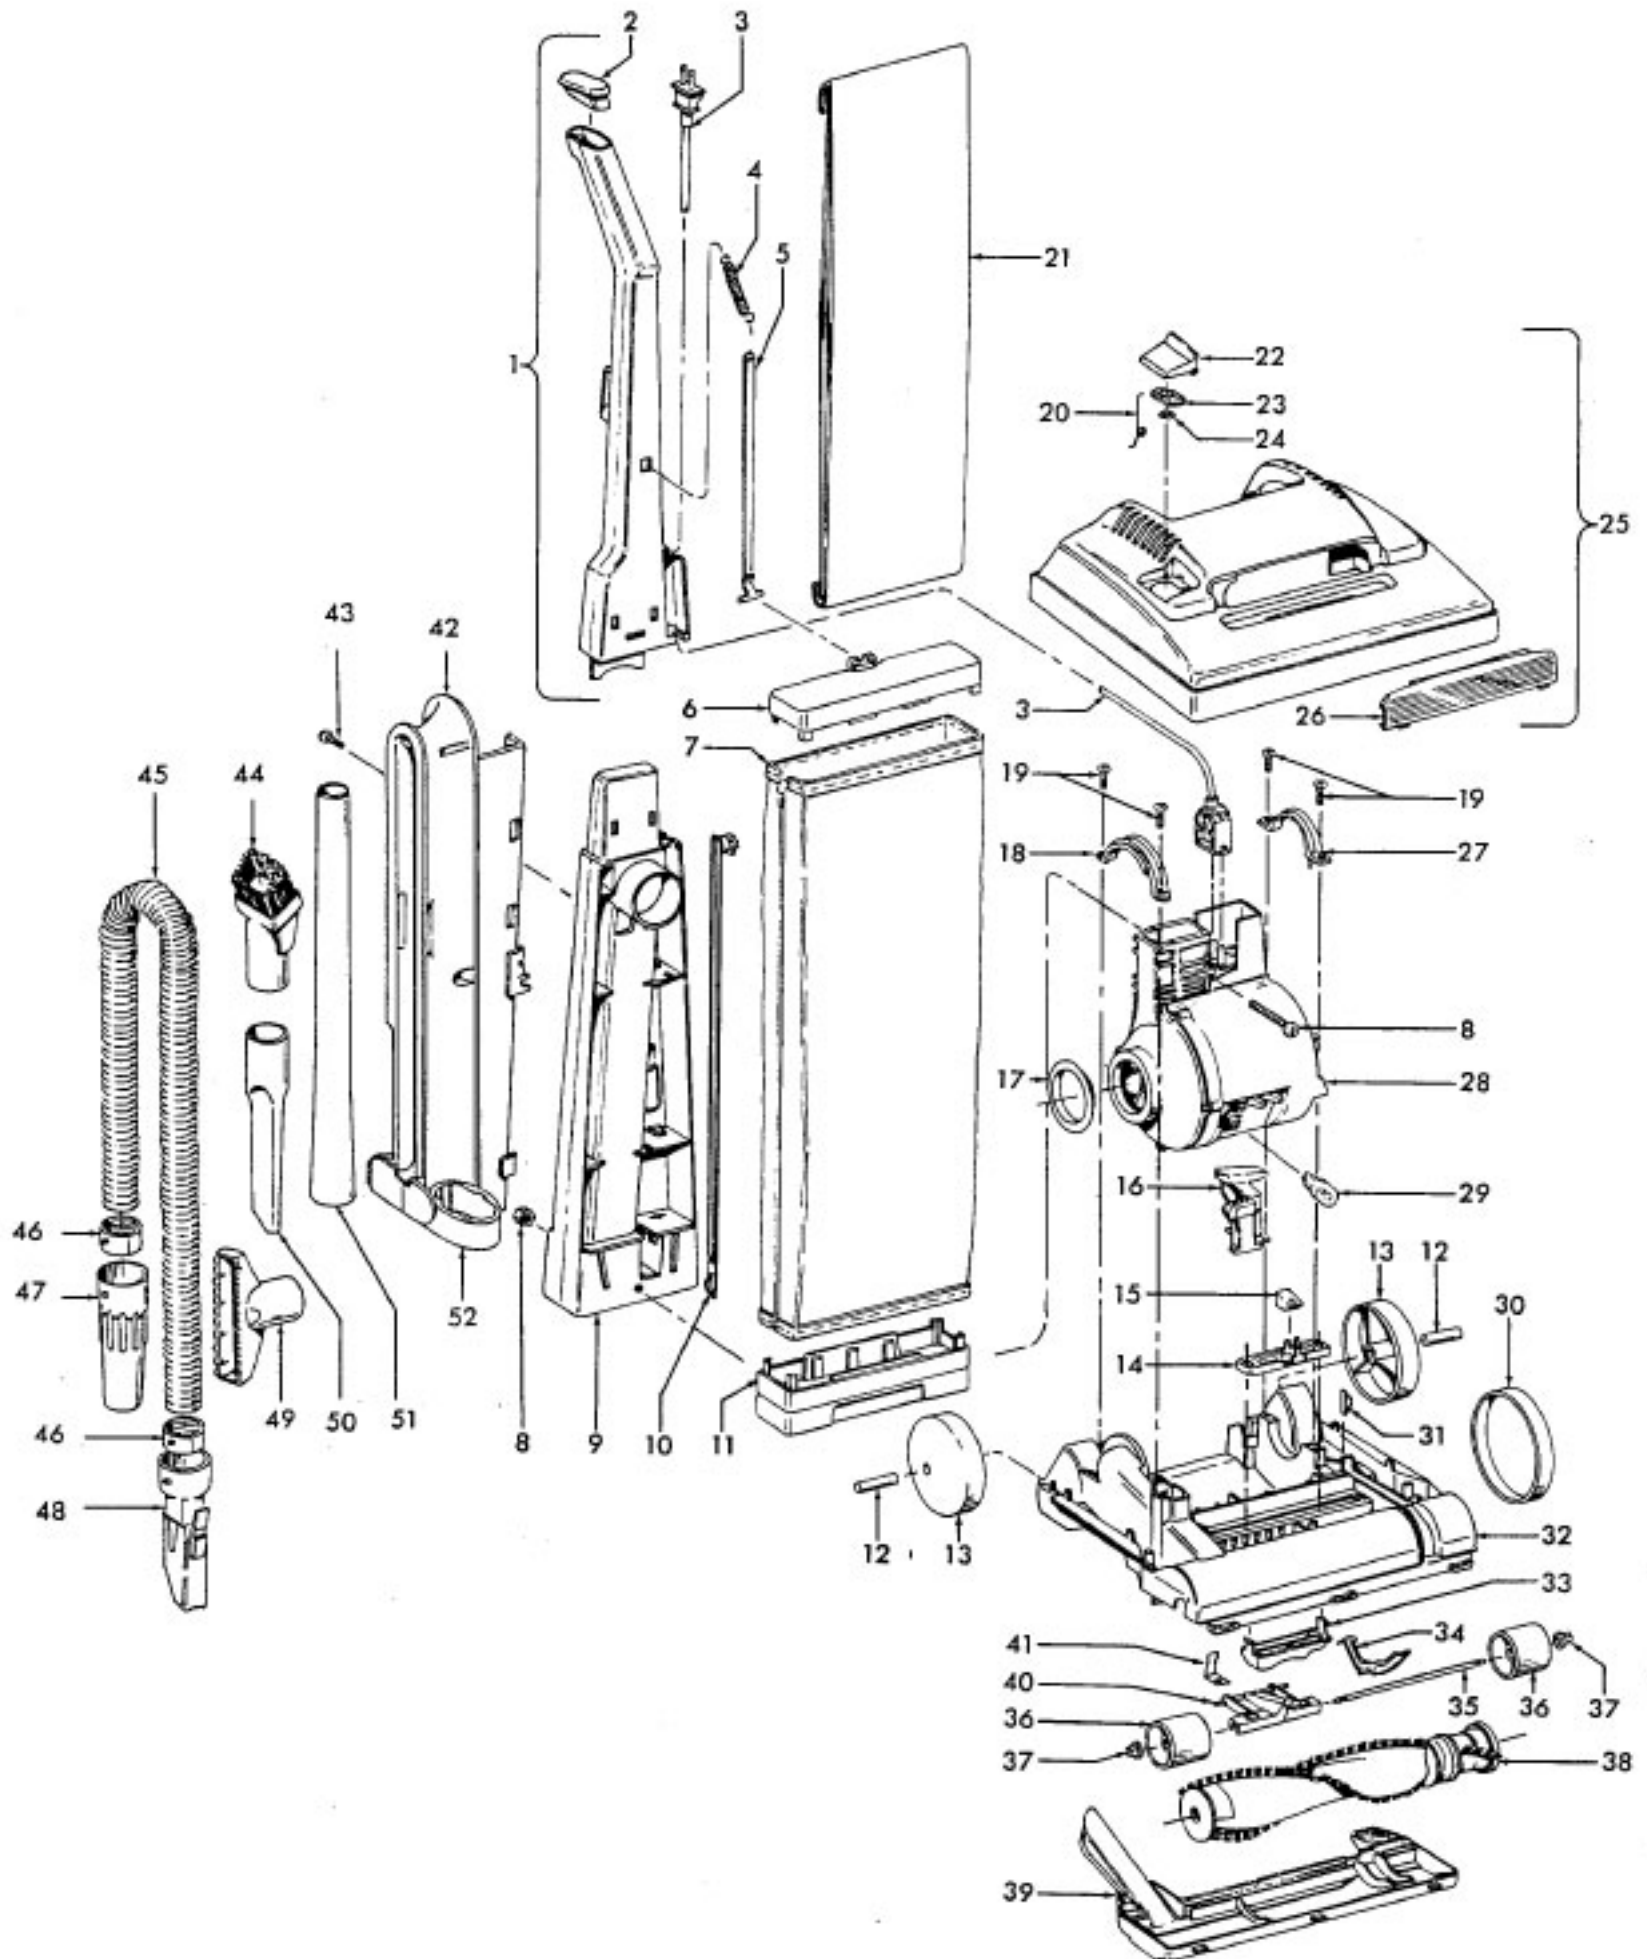

Elite

Models U4681, U4681-910

Ref. No.	Part No.	Description	Ref. No.	Part No.	Description
1	48663141	Upper Handle Assem. - MW	31	13261AY	Rug Nozzle Rib Shoe
2	37911079	Handle Cap - ABE	32	42243001	Main Body Assem. (Incl. 12,13,16,31)
3	46388027	Attachment Cord - AG - 35 Ft.	33	38563012	Nozzle Height Adj. Cam
4	38335020	Bag Strap Spring - AY	34	38452089	Lever (Use wheel assem. 43248059)
5	36425072	Bag Strap - ABE	35	32563012	Wheel Shaft - AY (use 43248059)
6	36425064	Jacket Support - Upper - MW	36	43248059	Wheel - AG
7	43686083	Outer Bag - ABB (Incl. Items 6,1 1)	37	36131056	Wheel Retainer
8	40201085	Nut & Bolt	38	48414081	Agitator (P. 204)
9	39464005	Lower Handle - MW	39	37245017	Bottom Plate
10	38456036	Switch Control Rod - AG	40	43248059	Front Wheel Support (Incl. It. 34, 35, 36)
11	36425063	Jacket Support - Lower - MW	41	34572002	Cam Actuator Spring
12	31523012	Rear Wheel Shaft	42	41426019	Tool Holder
13	38522011	Rear Wheel - AG	43	21447220	Screw - Self Tapping
14	38567008	Cam Actuator - KE	44	43414145	Dusting Brush - Friction
15	38567014	Indicator Knob - ABB	45	43434033	Hose Comp.
16	38458022	Handle Release Lever	46	36116014	Hose Connector Collar - AG
17	38784016	Seal	47	32288011	Hose Adapter - AG
18	36131057	Motor Retainer Cap - R.H.	48	38656035	Hose Connector - AG
19	21447217	Screw - Self Tapping	49	38614029	Furniture Nozzle - AAP
20	38351013	Spring	50	38617024	Crevice Tool
21	4010001A	Throw - Away Bag - 3 Pk.	51	38634078	Ext. Tube - AAP
22	37257018	Door Assem. - ABB (Incl. Items 23,24)	52	36433118	Tool Holder Connector
23	38785011	Seal	ITEMS NOT ILLUSTRATED		
24	21362006	Speed Nut		3944201P	Cord Wrap
25	42252289	Hood Assem. - ABB (incl. Items 22,26)		56511353	Owner Manual
26	39383098	Dirt Finder Lens - KC		59185184	Carton
27	36131090	Motor Retainer Cap - L.H.		58346004	Front Support
28	43576142	Motor (P. 202)		58353009	Rear Support
29	27313101	Dirt Finder Lamp			
30	38528027	Belt