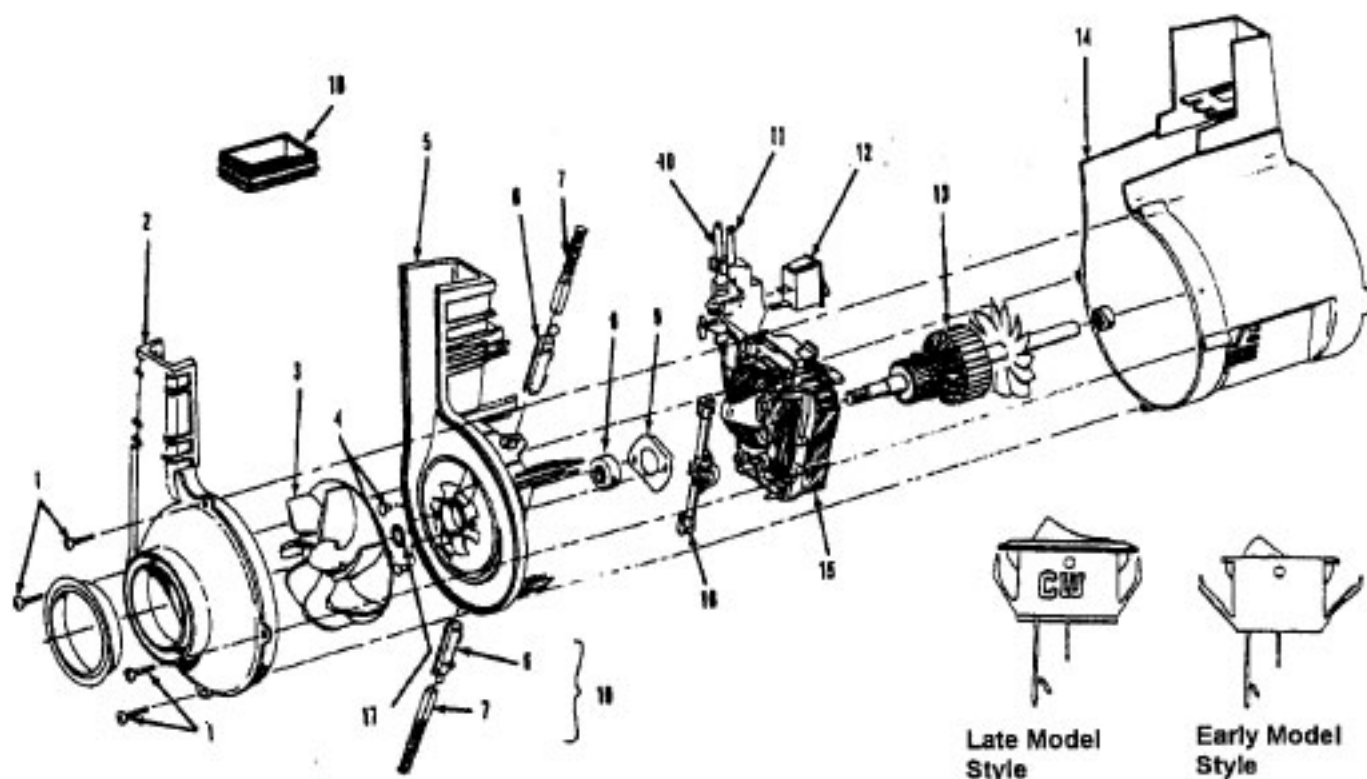

Ref. No.	Part No.	Description
	43576142	Motor Assem. Comp.
	43576181	Motor Assem. Comp. (Replaced by 43576204)
1	214793DA	Screw-Self Tapping (4)
2	38736033	Fan Chamber
3	38755030	Fan
4	N/A	Rivet - Semi Tubular (2)
5	N/A	Motor Housing Assem.
6	N/A	Motor Brush Holder (2)
7	N/A	Motor Brush Assem. (2)
8	N/A	Bearing
9	N/A	Bearing Retainer
10	36914004	Switch Bus Bar
11	39116005	Attachment Terminal
12	28218043	Switch Assem. - Early Models (Prior to 5/96)
	28161062	Switch Assem. - Late Models (After 5/96)
13	N/A	Armature/Bearing Assem.
14	37194046	Motor End Cap Assem. - MW
15	N/A	Field Assem.
16	N/A	Lamp Holder Assem.
17	21312793	Washer
18	38783020	Duct Seal
19	41311016	Motor Brush Holder Assem.

ITEMS NOT ILLUSTRATED

- 38781013 Duct Seal (8 1/2" Long adhesive backed foam seal used on early models in place of item 18)
- 54821001 Tape (Roll)