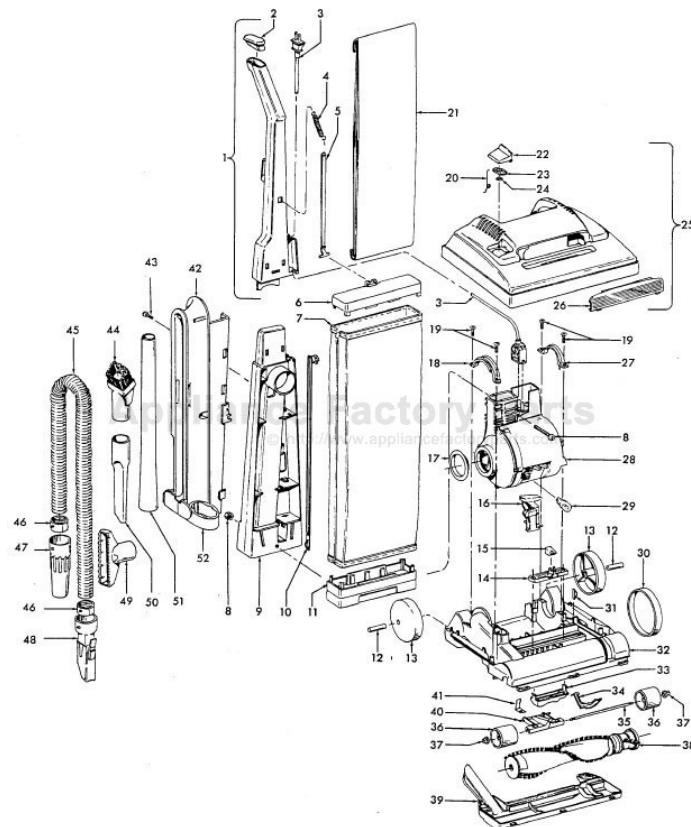

[Find Your HOOVER Vacuum Cleaner Parts - Select From 1456 Models](#)

----- Manual continues below part list -----