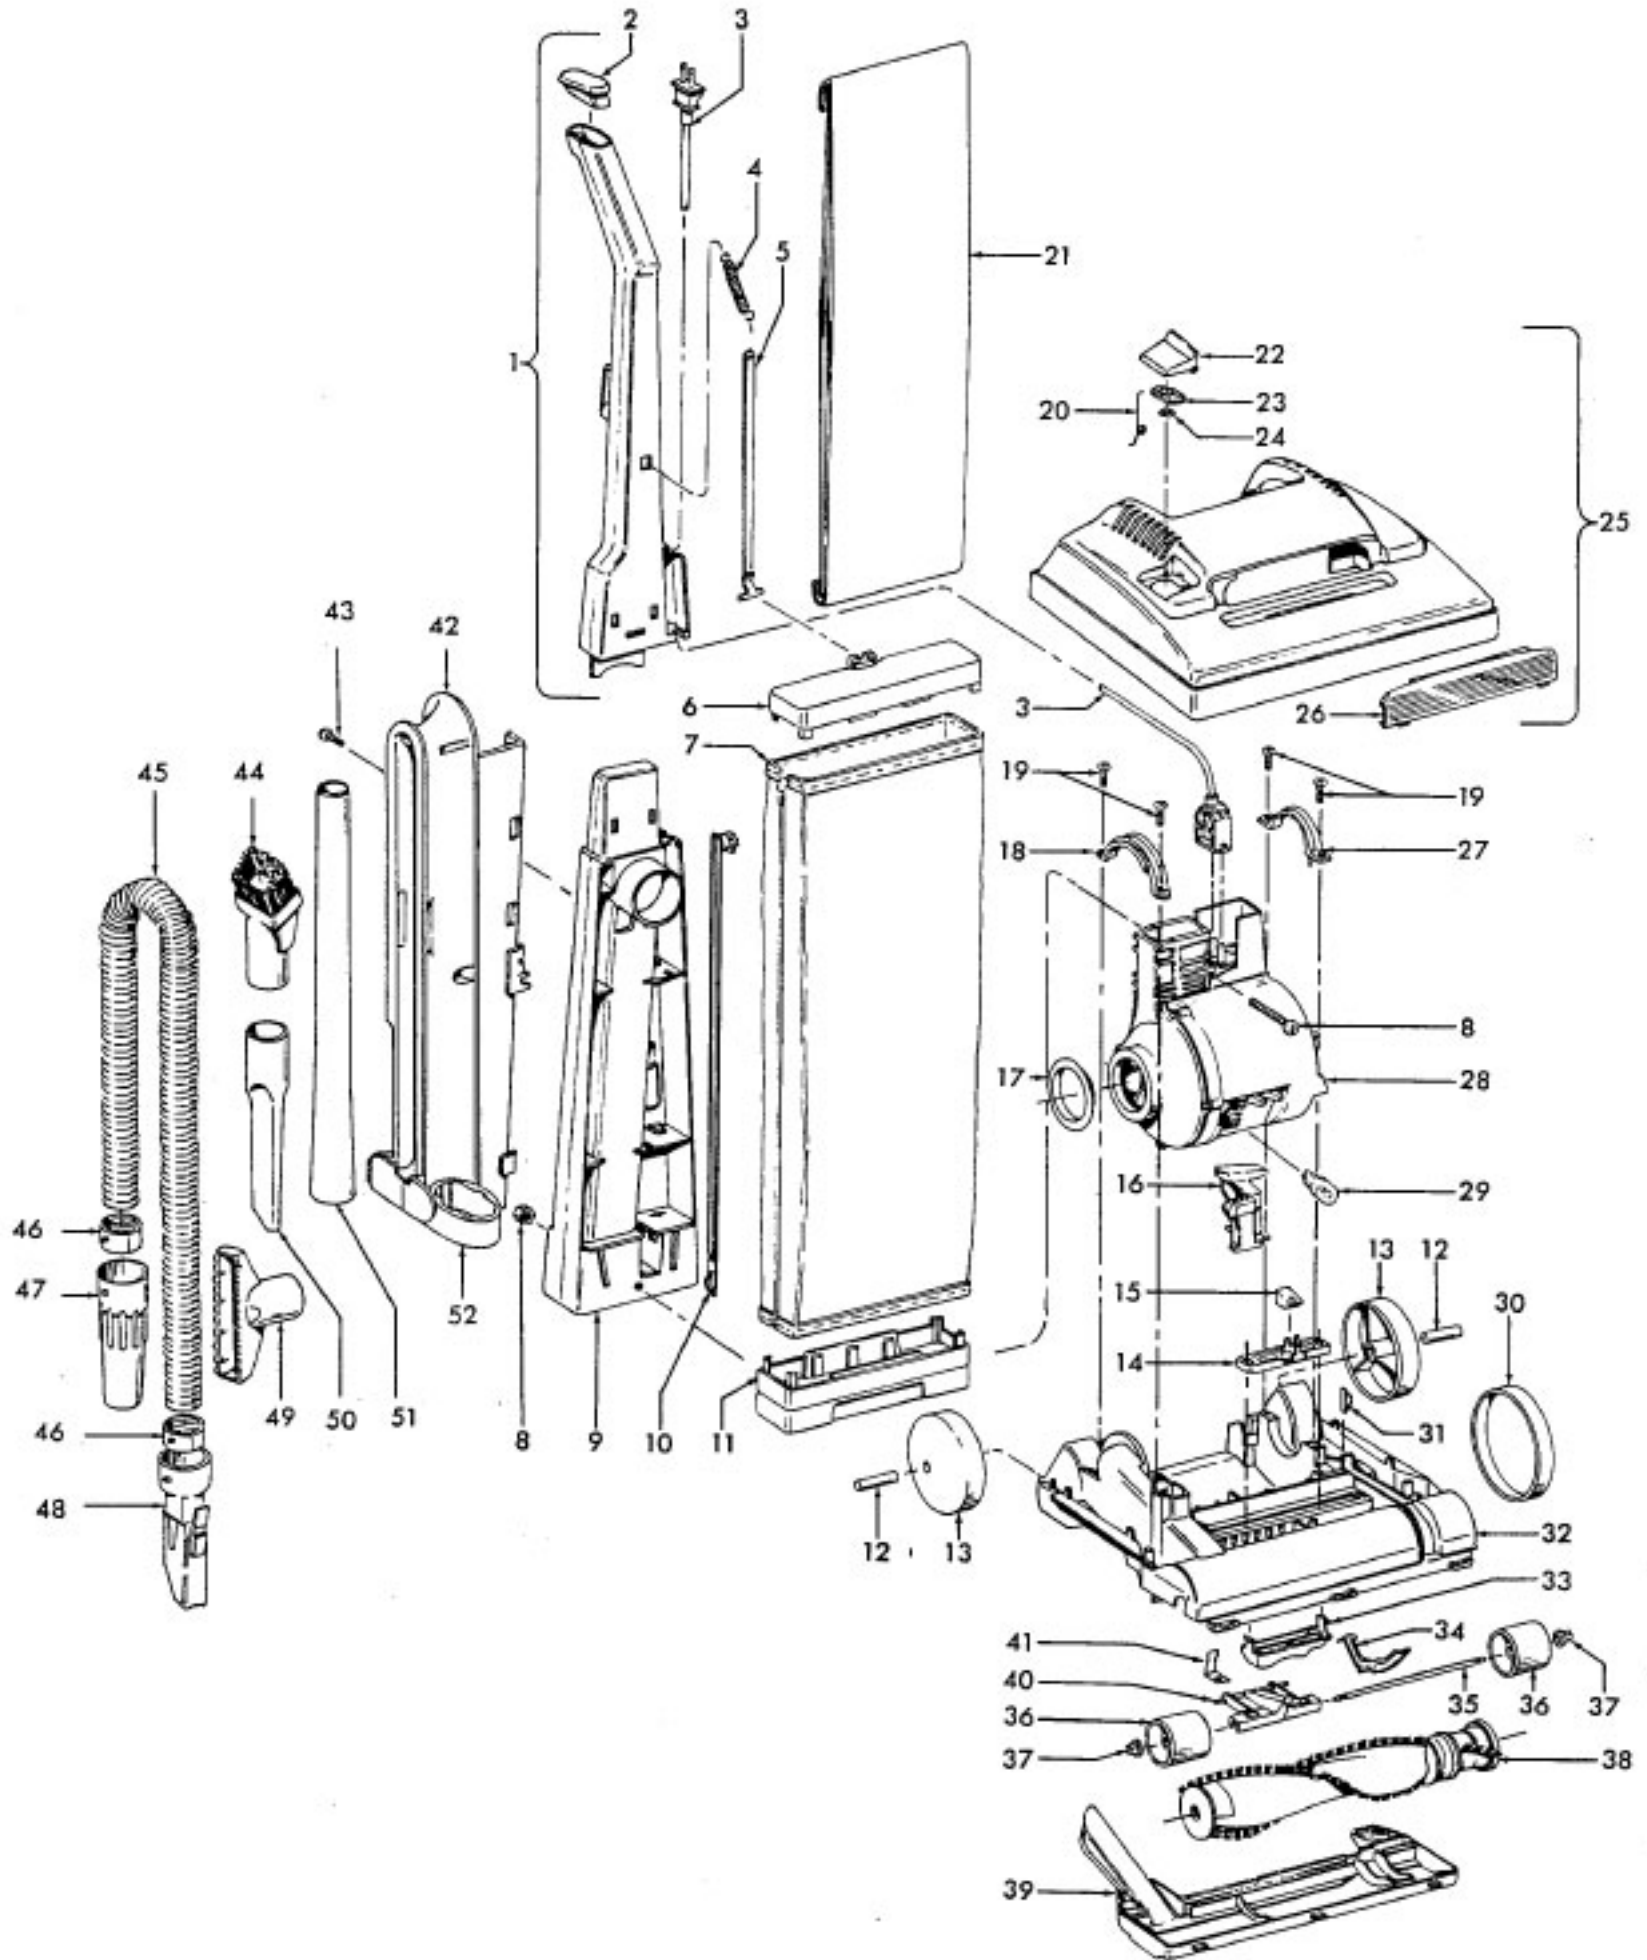

Elite

Models U4681, U4681-910

Ref. No.	Part No.	Description	Ref. No.	Part No.	Description
1	48663141	Upper Handle Assem. - MW	31	13261AY	Rug Nozzle Rib Shoe
2	37911079	Handle Cap - ABE	32	42243001	Main Body Assem. (Incl. 12,13,16,31)
3	46388027	Attachment Cord - AG - 35 Ft.	33	38563012	Nozzle Height Adj. Cam
4	38335020	Bag Strap Spring - AY	34	38452089	Lever (Use wheel assem. 43248059)
5	36425072	Bag Strap - ABE	35	32563012	Wheel Shaft - AY (use 43248059)
6	36425064	Jacket Support - Upper - MW	36	43248059	Wheel - AG
7	43686083	Outer Bag - ABB (Incl. Items 6,1 1)	37	36131056	Wheel Retainer
8	40201085	Nut & Bolt	38	48414081	Agitator (P. 204)
9	39464005	Lower Handle - MW	39	37245017	Bottom Plate
10	38456036	Switch Control Rod - AG	40	43248059	Front Wheel Support (Incl. It. 34, 35, 36)
11	36425063	Jacket Support - Lower - MW	41	34572002	Cam Actuator Spring
12	31523012	Rear Wheel Shaft	42	41426019	Tool Holder
13	38522011	Rear Wheel - AG	43	21447220	Screw - Self Tapping
14	38567008	Cam Actuator - KE	44	43414145	Dusting Brush - Friction
15	38567014	Indicator Knob - ABB	45	43434033	Hose Comp.
16	38458022	Handle Release Lever	46	36116014	Hose Connector Collar - AG
17	38784016	Seal	47	32288011	Hose Adapter - AG
18	36131057	Motor Retainer Cap - R.H.	48	38656035	Hose Connector - AG
19	21447217	Screw - Self Tapping	49	38614029	Furniture Nozzle - AAP
20	38351013	Spring	50	38617024	Crevice Tool
21	4010001A	Throw - Away Bag - 3 Pk.	51	38634078	Ext. Tube - AAP
22	37257018	Door Assem. - ABB (Incl. Items 23,24)	52	36433118	Tool Holder Connector
23	38785011	Seal	ITEMS NOT ILLUSTRATED		
24	21362006	Speed Nut		3944201P	Cord Wrap
25	42252289	Hood Assem. - ABB (incl. Items 22,26)		56511353	Owner Manual
26	39383098	Dirt Finder Lens - KC		59185184	Carton
27	36131090	Motor Retainer Cap - L.H.		58346004	Front Support
28	43576142	Motor (P. 202)		58353009	Rear Support
29	27313101	Dirt Finder Lamp			
30	38528027	Belt