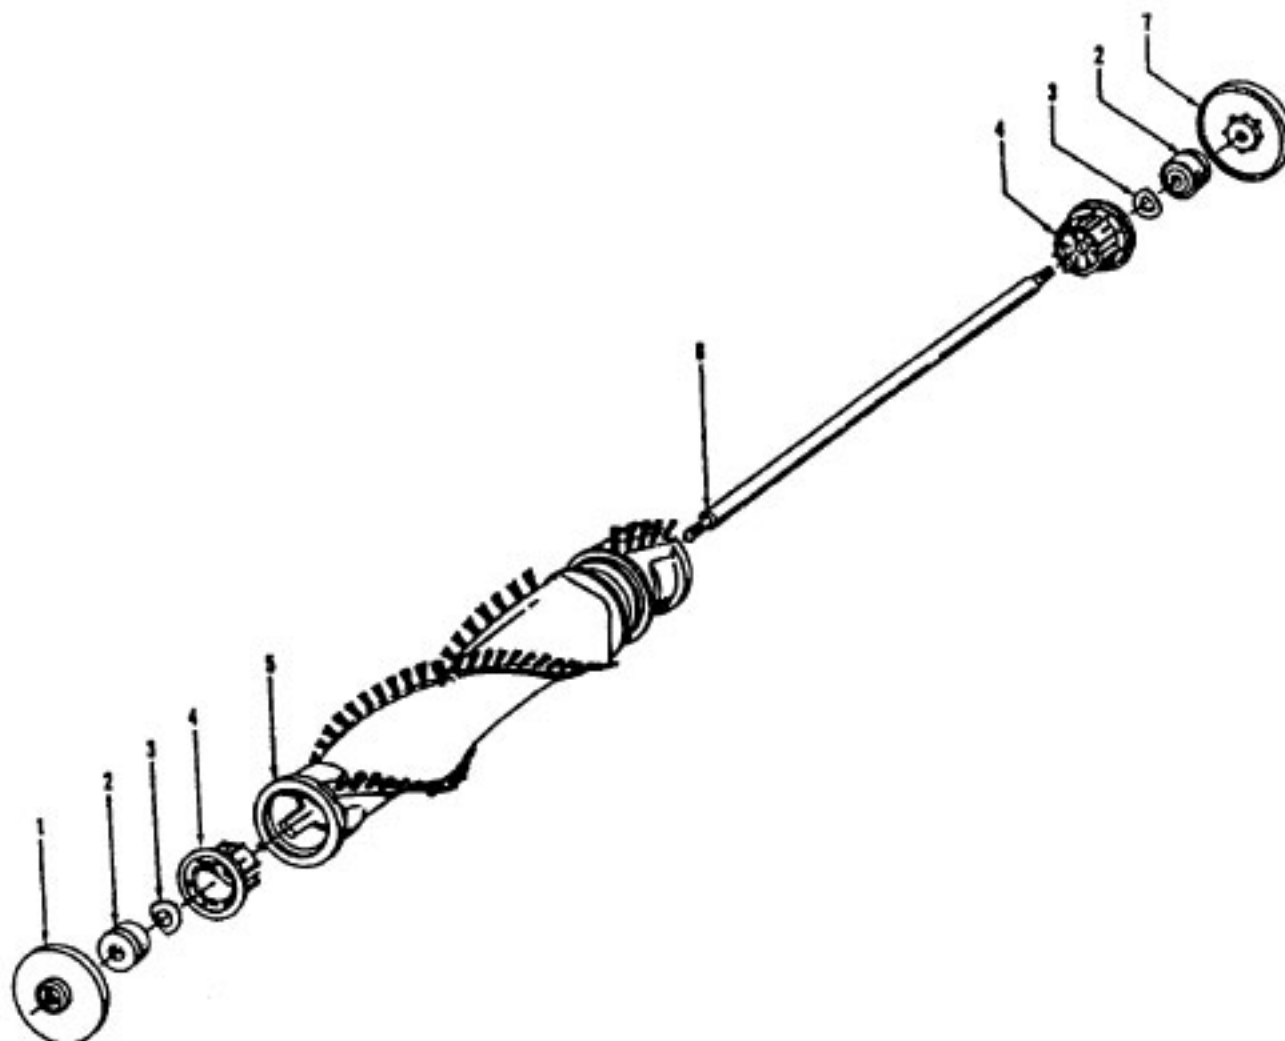

Agitator - 48414081
 Agitator - 48414075

Elite/ Elite II/ Dimension/ Legacy/ TurboPOWER/ Caddy Vac - Four Brush
 Caddy Vac - Four Brush

Ref. No.	Part No.	Description
	48414081	Agitator Assem. Complete (Natural Bristles)
	48414075	Agitator Assem. Complete (Blue Bristles)
1	36423016	Thread Guard - RH
2	43267002	Agitator Bearing Assem. (2)
3	21347003	Conical Washer (2)
4	36422022	Agitator End (2)
5	N/A	Agitator Body
6	32724013	Agitator Shaft
7	36423017	Thread Guard - LH - AG

ITEMS NOT ILLUSTRATED

- 38781013 Duct Seal (8 1/2" Long adhesive backed foam seal used on early models in place of item 18)
- 54821001 Tape (Roll)