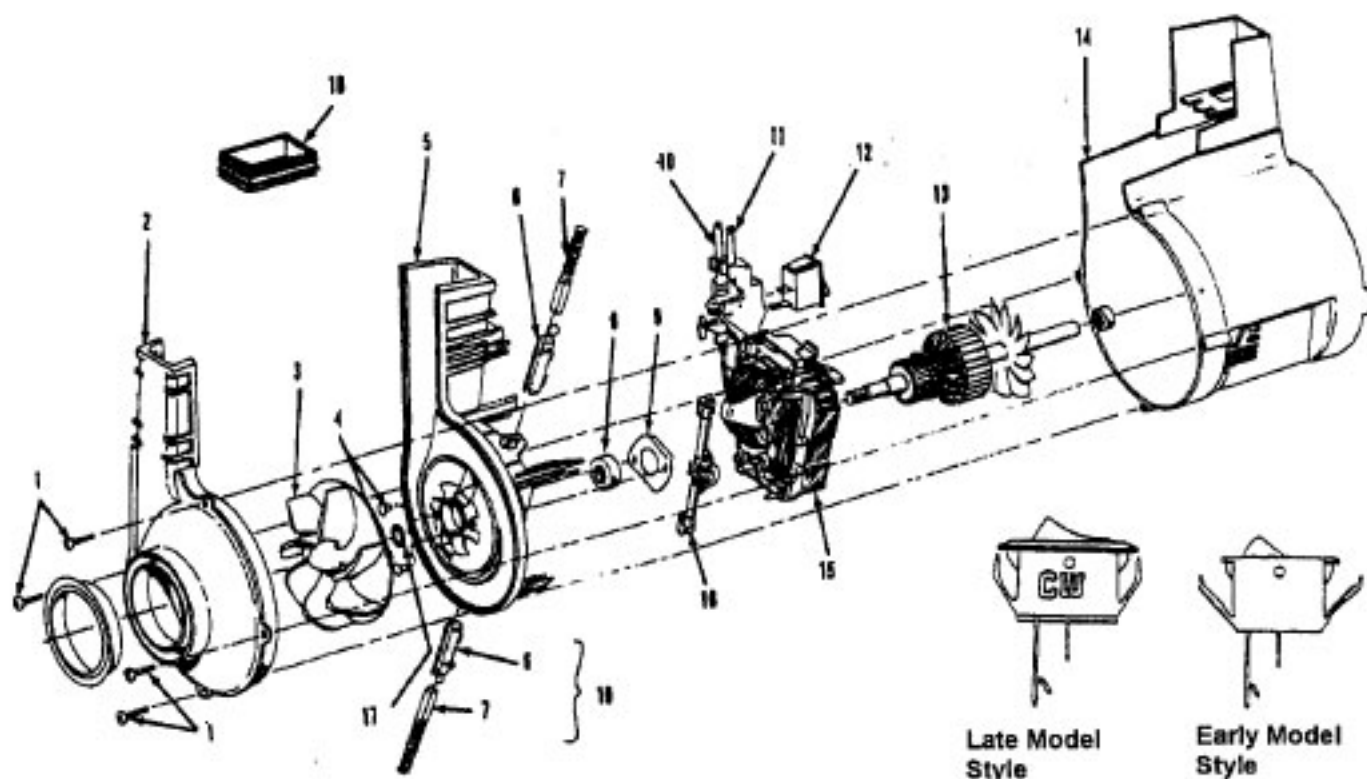

Agitator - 48414081
 Agitator - 48414075

Elite/ Elite II/ Dimension/ Legacy/ TurboPOWER/ Caddy Vac - Four Brush
 Caddy Vac - Four Brush

Ref. No.	Part No.	Description
	48414081	Agitator Assem. Complete (Natural Bristles)
	48414075	Agitator Assem. Complete (Blue Bristles)
1	36423016	Thread Guard - RH
2	43267002	Agitator Bearing Assem. (2)
3	21347003	Conical Washer (2)
4	36422022	Agitator End (2)
5	N/A	Agitator Body
6	32724013	Agitator Shaft
7	36423017	Thread Guard - LH - AG