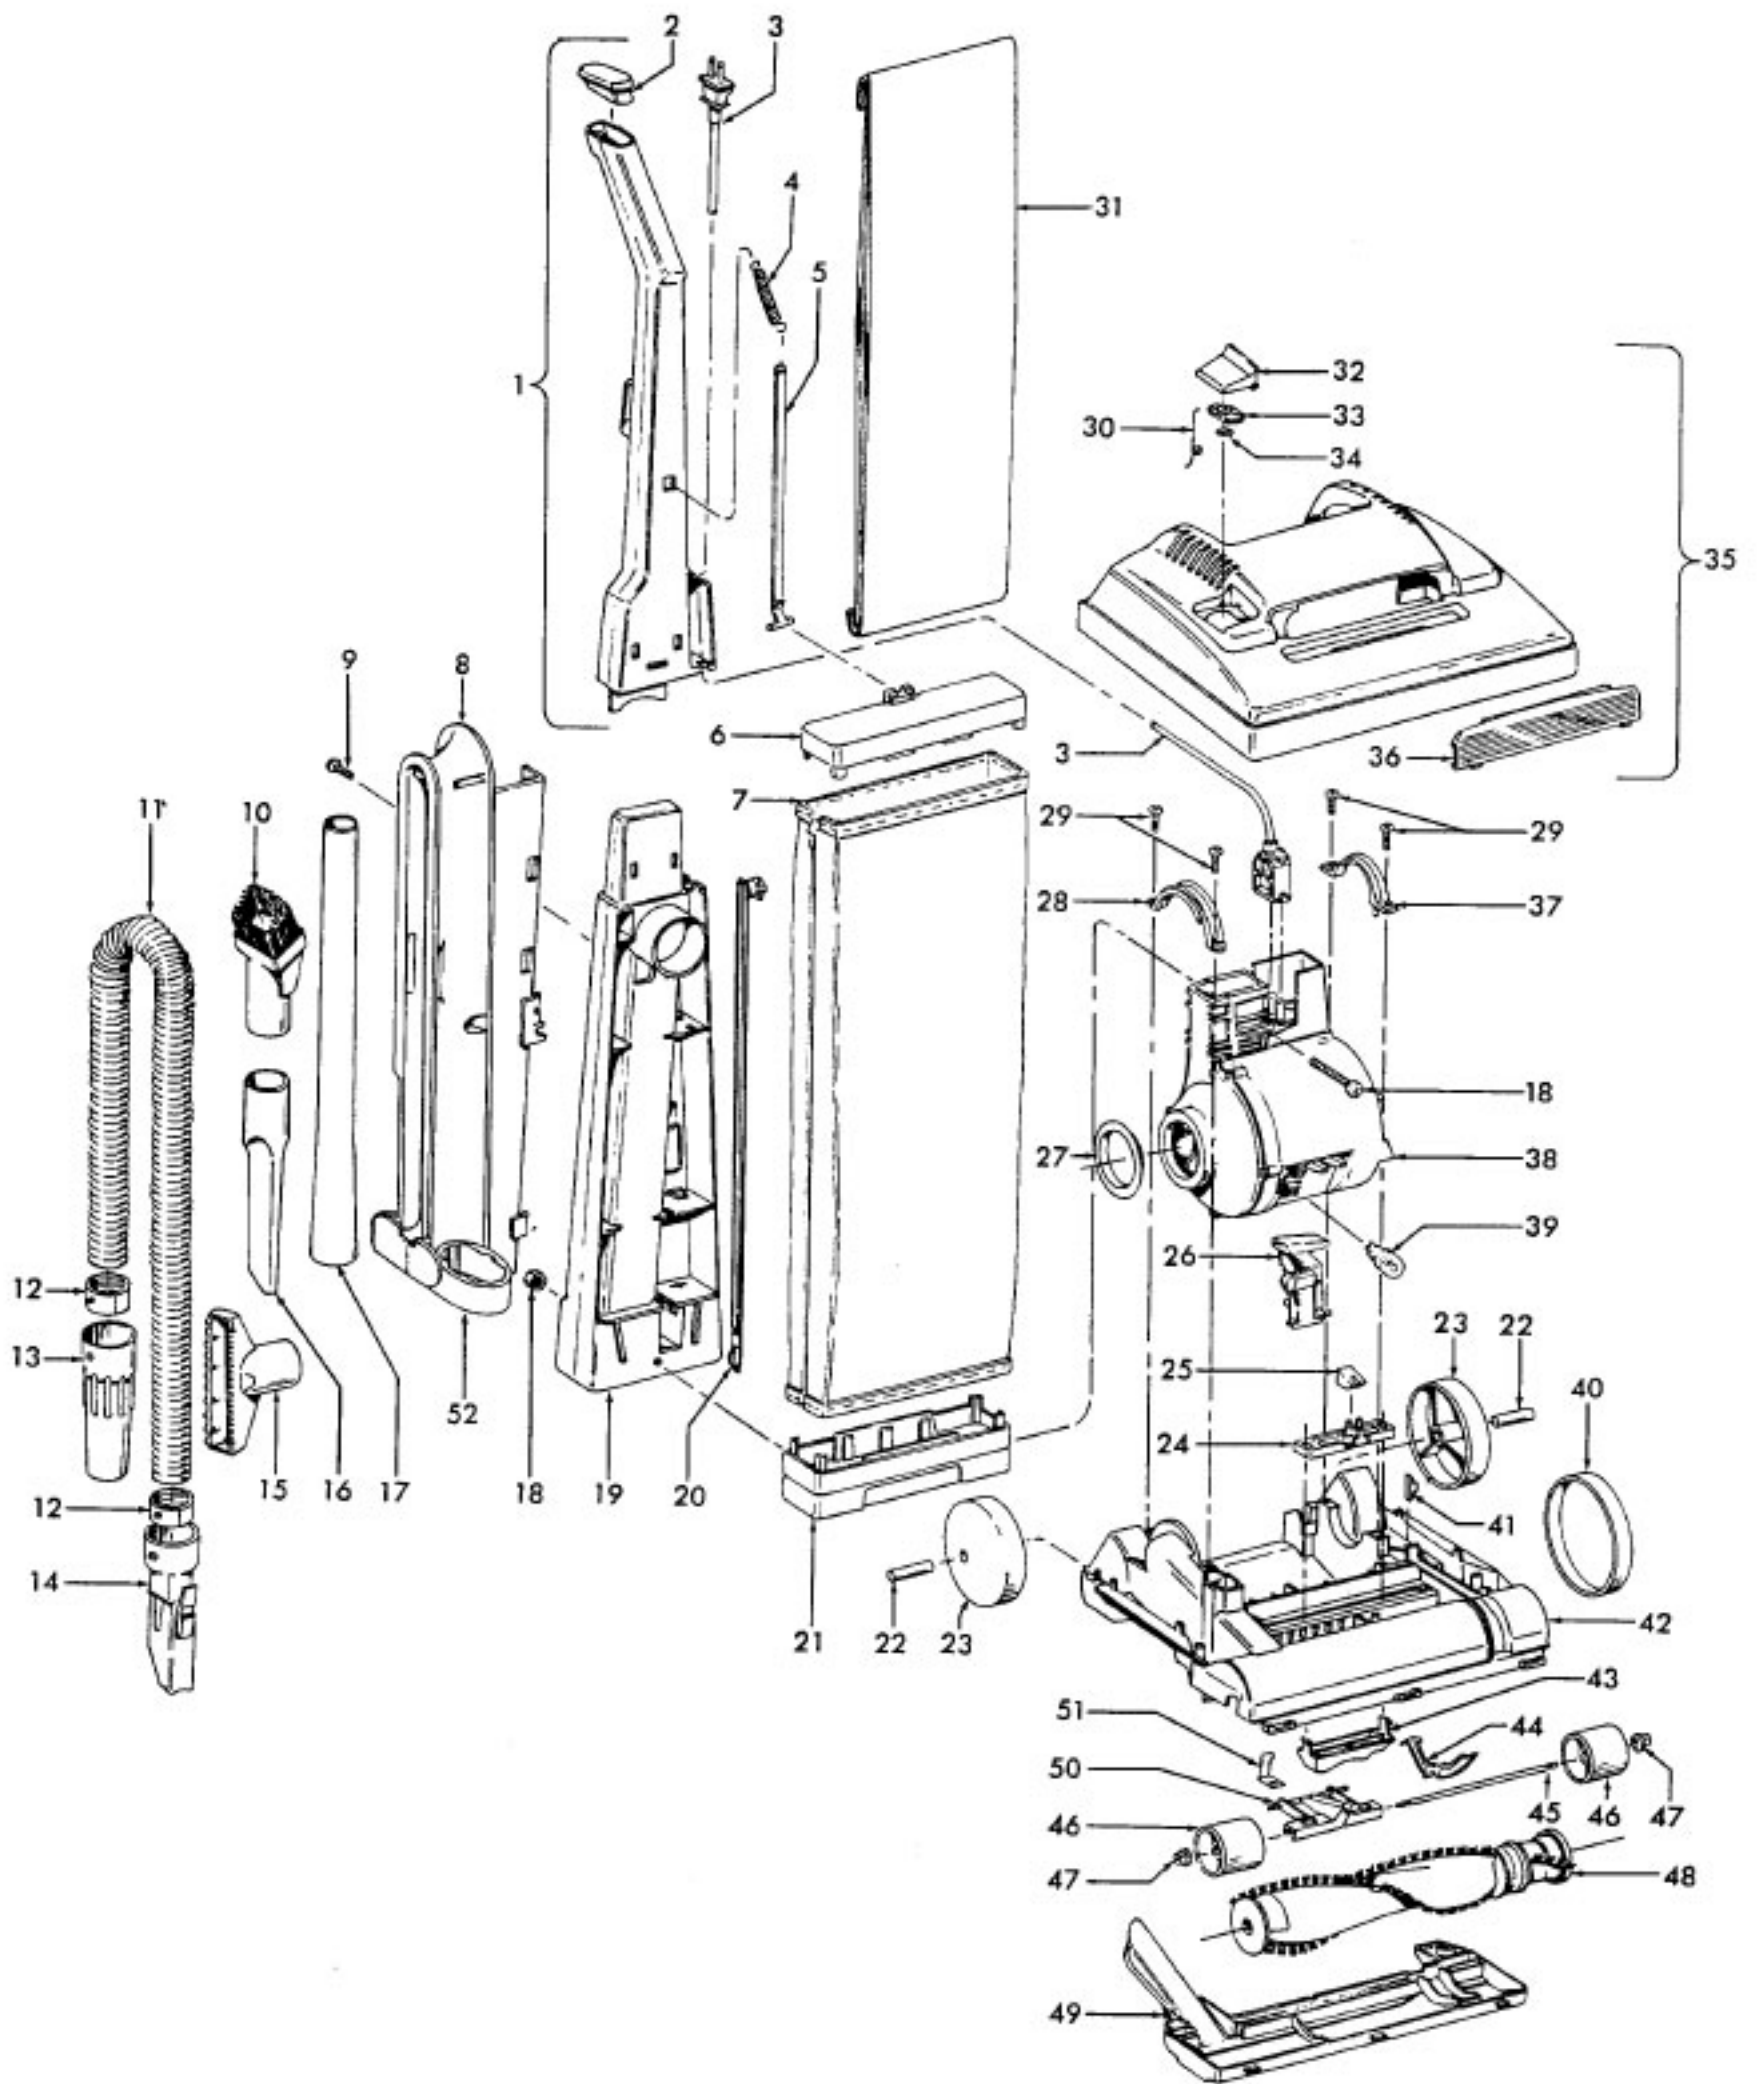

Ref. No.	Part No.	Description	Ref. No.	Part No.	Description
1	48663141	Upper Handle Assem. - MW	31	4010001A	Throw - Away Bag - 3 Pk.
2	37911079	Handle Cap - ABE	32	37257019	Door Assem. - NAA (incl. Items 33,34)
3	46388027	Attachment Cord - AG - 35 Ft.	33	38785011	Seal
4	38335020	Bag Strap Spring - AY	34	21362006	Speed Nut
5	36425072	Bag Strap - ABE	35	42252325	Hood Assem. - NAA (incl. Items 32,3)
6	36425064	Jacket Support - Upper - MW	36	39383098	Dirt Finder Lens - KC
7	43686156	Outer Bag - NAA (Incl. Items 6,21)	37	36131090	Motor Retainer Cap - L.H.
8	41426019	Tool Holder - MW	38	43576142	Motor - (P - 202)
9	21447220	Screw - Self Tapping	39	27313101	Dirt Finder Lamp
10	43414145	Dusting Brush - Friction	40	38528027	Belt
11	43434033	Hose Comp.	41	13261AY	Rug Nozzle Rib Shoe
12	36116014	Hose Connector Collar - AG	42	42243001	Main Body Assem. (Incl. Items 22,23,26,41)
13	32288011	Hose Adapter - AG	43	38563011	Nozzle Height Adj. Cam
14	38656035	Hose Connector - AAP	44	38452089	Lever (Use wheel assem. 43248059)
15	38614029	Furniture Nozzle - AAP	45	32563012	Wheel Shaft - AY (use 43248059)
16	38617024	Crevice Tool	46	43248059	Wheel - AG
17	38634078	Ext. Tube	47	36131056	Wheel Retainer - BZ
18	40201085	Nut & Bolt	48	48414081	Agitator - (P - 204)
19	39464005	Lower Handle - MW	49	37245017	Bottom Plate
20	38456036	Switch Control Rod - AG	50	43248059	Front Wheel Assem. (Incl. It. 44, 45, 46)
21	36425063	Jacket Support - Lower - ABE	51	34572002	Cam Actuator Spring
22	31523012	Rear Wheel Shaft	52	36433118	Tool Holder Connector
23	38522011	Rear Wheel - AG			
24	38567008	Cam Actuator - KE			
25	38421070	Indicator Knob - ABE			
26	38458022	Handle Release Lever - AG			
27	38784016	Sea]			
28	36131057	Motor Retainer Cap - R.H.			
29	21447217	Screw - Self Tapping			
30	38351013	Spring			
					ITEMS NOT ILLUSTRATED
				3944201P	Cord Wrap
					PACKAGING MATERIAL
				56511353	Owner Manual
				58175063	Carton
				58385013	Cleaner Support
				58122007	Cleaning Tool Carton