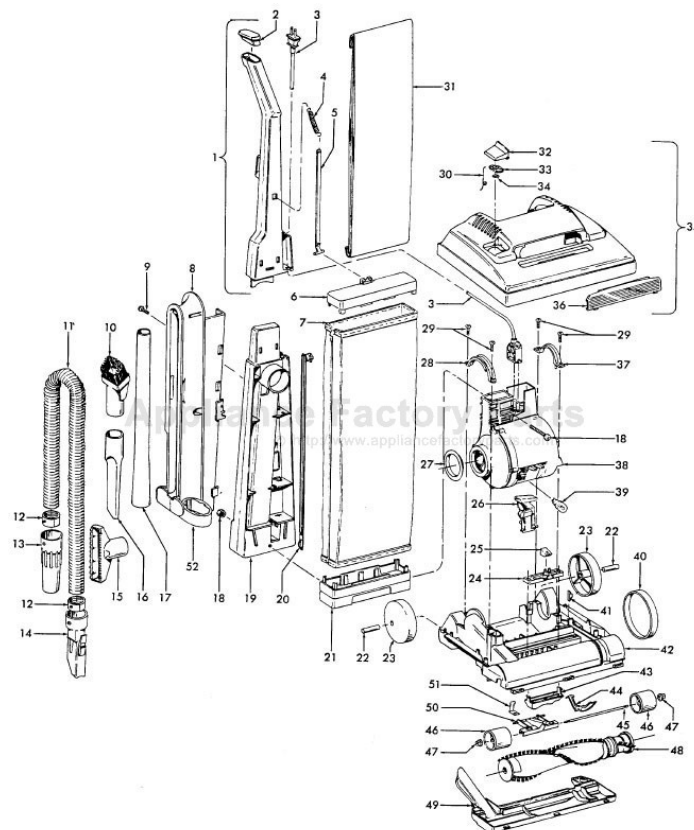

[Find Your HOOVER Vacuum Cleaner Parts - Select From 1456 Models](#)

----- Manual continues below part list -----