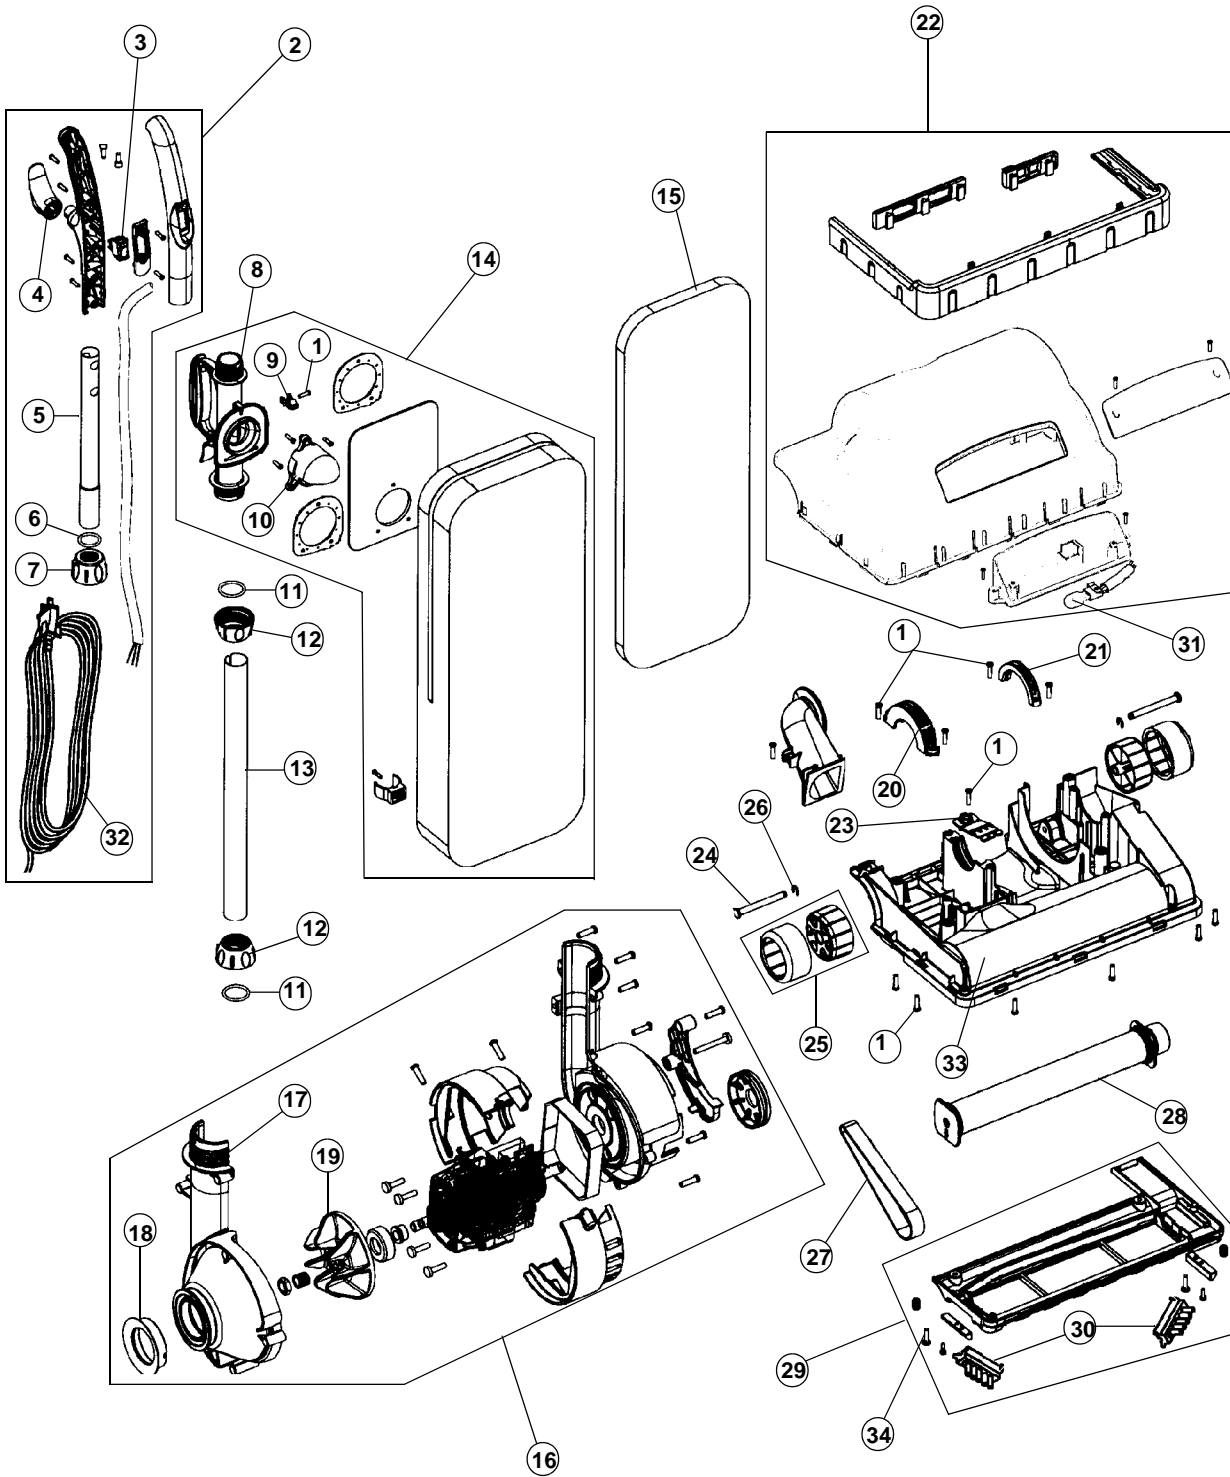

----- Manual continues below -----

CLEAN AND LIGHT

Signature

lightweight

ASSEMBLY SCHEMATIC

MODEL NO.

U4707
U4730

CLEAN AND LIGHT

Signature

lightweight

PART LISTING

MODEL NO.

U4707
U4730

ITEM	PART NUMBER	MODELS TO FIT	PART DESCRIPTION
1	1503819000	U4707, U4730	BODY SCREW
2	93004700	U4707	UPPER HANDLE ASSEMBLY
		U4730	UPPER HANDLE ASSEMBLY
3	1JR0010000	U4707, U4730	SWITCH
4	1JR0012000	U4707, U4730	CORD HOOK
5	1JR0018000	U4707, U4730	UPPER HANDLE TUBE
6	1JR0027000	U4707, U4730	HANDLE O-RING GASKET -SMALL ROUND
7	1JR0026000	U4707, U4730	UPPER HANDLE COLLAR
8	1JR0028000	U4707, U4730	CARRYING HANDLE TUBE GRIP
9	1JR0029000	U4707, U4730	CORD CLIP
10	1JR0035000	U4707, U4730	DIRT INLET
11	1RYV650000	U4707, U4730	HANDLE O-RING GASKET - V SHAPE
12	1JR0025000	U4707, U4730	LOWER HANDLE COLLAR
13	1JR0023000	U4707, U4730	LOWER HANDLE TUBE
14	93004750	U4707	CLOTH BAG ASSEMBLY - HEPA
		U4730	CLOTH BAG ASSEMBLY - HEPA
15	H-4010102B	U4707, U4730	TYPE B BAG - ALLERGEN
	4010103B	U4707, U4730	TYPE B BAG - 3 PACK / ALLERGEN
	H-43655119	U4707, U4730	TYPE B BAG - HEPA
16		U4707, U4730	COMPLETE MOTOR ASSEMBLY
17	1JR0015000	U4707, U4730	MOTOR FAN COVER
18	1JR0014000	U4707, U4730	FAN COVER SEAL
19	1JR0013000	U4707, U4730	FAN
20	1JR0031000	U4707, U4730	LEFT CLAMP
21	1JR0030000	U4707, U4730	RIGHT CLAMP
22	93004760	U4707	NOZZLE COVER WITH BUMPERS
		U4730	NOZZLE COVER WITH BUMPERS
23	1JR0022000	U4707, U4730	HANDLE STOPPER
24	1JR0021000	U4707, U4730	WHEEL PIN
25	1JR0019000	U4707, U4730	WHEEL ASSEMBLY
26	1JR0020000	U4707, U4730	WHEEL E-CLIP
27	H-40201318	U4707, U4730	STYLE 18 BELT - 2PACK
28	2JR0010000	U4707, U4730	BRUSH ROLL ASSEMBLY
29	1JR0032000	U4707, U4730	NOZZLE GUARD ASSEMBLY
30	1JR0033000	U4707, U4730	EDGE CLEANER ASSEMBLY
31	1920906000	U4707, U4730	BULB #906

CLEAN AND LIGHT
Signature
lightweight

PART LISTING

ITEM	PART NUMBER	MODELS TO FIT	PART DESCRIPTION
32	1LV1101000	U4707, U4730	POWER CORD
33	513175001	U4707, U4730	NOZZLE BASE
34	1JV0103000	U4707, U4730	SCREW - NOZZLE GUARD