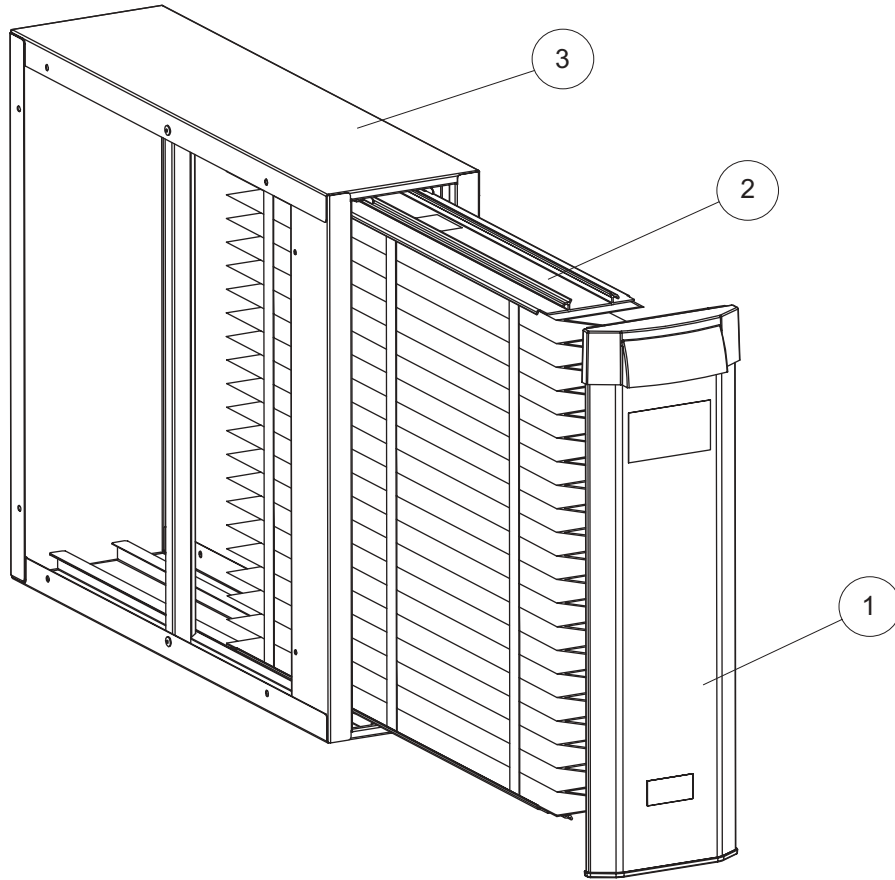

www.Source1Parts.com

PREMIUM WHOLE HOUSE MERV 10 and 13 AIR CLEANERS (STYLE A)

HVAC SERVICE PARTS

Supersedes: 035-22274-001 Rev. C (0310)

035-22274-001 Rev. D (0311)

1 of 2

Figure 1: WHOLE HOUSE MERV 10 AND 13 AIR CLEANERS

		S1-YM10PAC1625A S1-TM10PAC1625A	S1-YM10PAC2020A S1-TM10PAC2020A	S1-YM10PAC2025A S1-TM10PAC2025A
ITEM	DESCRIPTION	16" X 25"	20" x 20"	20" X 25"
1	Replacement Door	S1-4868	S1-4962	S1-4867
2	Replacement Media	S1-AA411	S1-AA311	S1-AA211
3	Replacement Housing	S1-4866	S1-4964	S1-4865

<

		S1-YM13PAC1625A S1-TM13PAC1625A	S1-YM13PAC2020A S1-TM13PAC2020A	S1-YM13PAC2025A S1-TM13PAC2025A
ITEM	DESCRIPTION	16" X 25"	20" x 20"	20" X 25"
1	Replacement Door	S1-4868	S1-4962	S1-4867
2	Replacement Media	S1-AA413	S1-AA313	S1-AA213
3	Replacement Housing	S1-4866	S1-4964	S1-4865