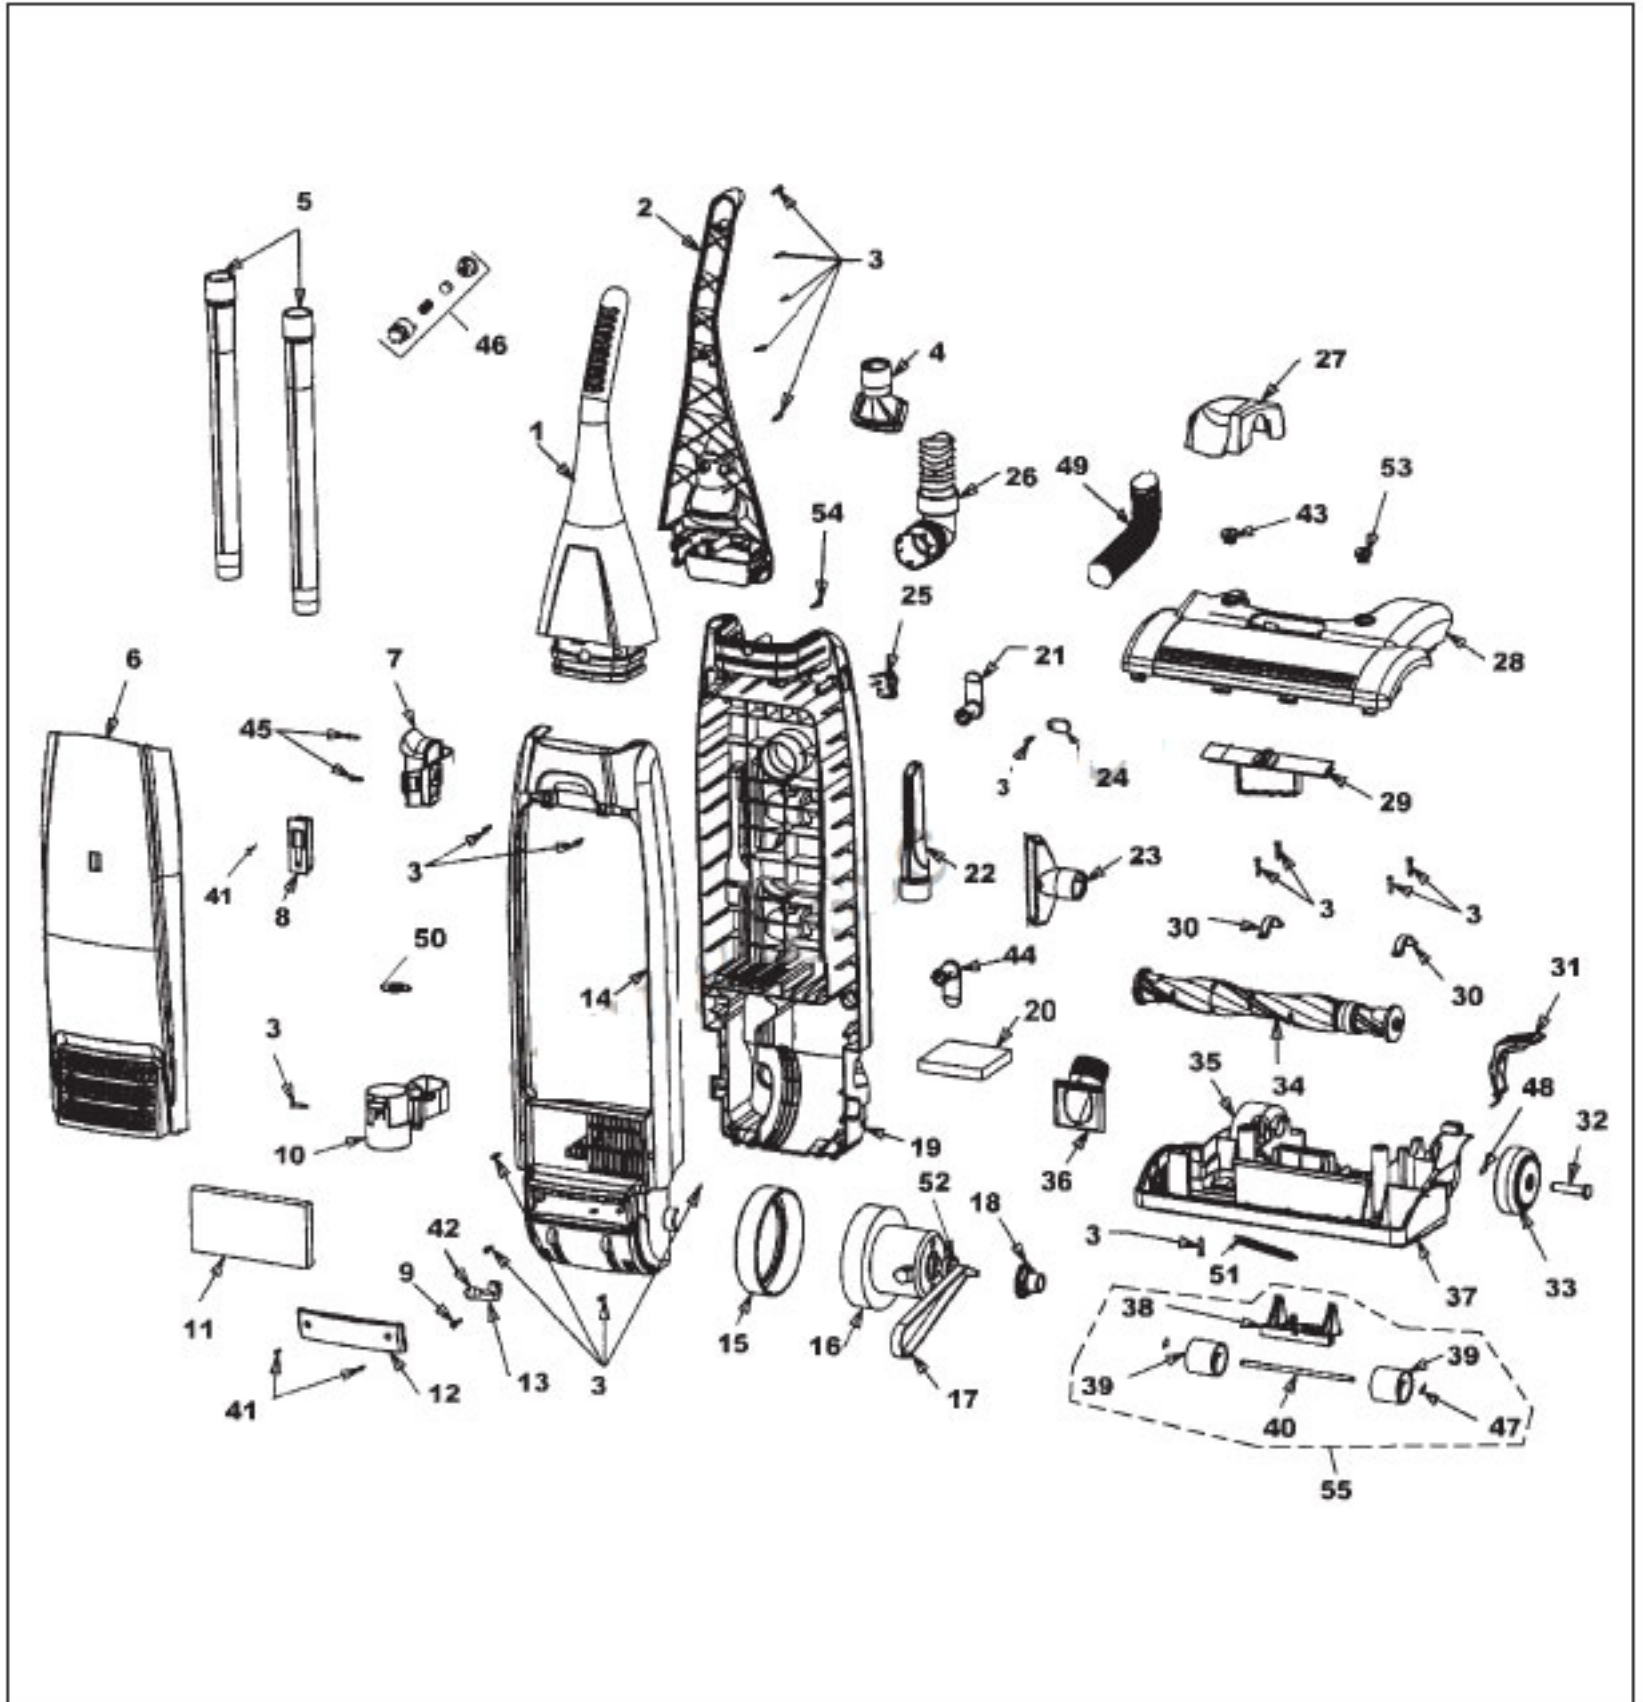

HOOVER Original

SPIRIT – PAPER BAG MODELS

Models U5014-900, U5016-900, U5018-900

Original **HOOVER**

SPiRiT – PAPER BAG MODELS Models U5014-900, U5016-900, U5018-900

KEY	PART NO.	DESCRIPTION
1	H-59155013	Handle, Upper- Front
2	H-59155015	Handle, Lower- Rear
3	H-59155016	Screw Self Tapping
4	H-43414174	Dusting Brush Assembly
5	H-38634078	Extension Tube (2)
6	H-59155030	Cover, Filter W/Seal - AHA - U5018-900 - Sovereign Blue
6	H-59155181	Cover, Filter W/Seal - AHX- U5014-900- Island Green
6	H-59155182	Cover, Filter W/Seal - AHZ - U5016-900 - Coastal Blue
7	H-59155033	Holder, Hose
8	H-59155071	Indicator Assembly
9	H-59155036	Screw Self Tapping
10	H-59155092	Holder, Pipe - (Does Not Include Item 50)
11	H-40110004	Final Filter
12	H-59155063	Cover, Light
13	H-59155067	Lamp Socket Assembly (With Leads & Terminals)
14	H-59155062	Cover, Body
15	H-59155058	Motor Mount
16	H-59155052	Motor Assembly
17	H-38528040	Belt
18	H-59155056	Packing, Seal
19	H-59155021	Base, Body
20	H-40110004	Final Filter - Cut To Length
21	H-59155032	Hanger, Cord - Upper
22	H-38617027	Crevice Tool - Short
23	H-3861401E	Furniture Nozzle
24	H-59155023	Holder, Cord
25	H-59155025	Switch Assembly
26	H-59155044	Hose Assembly (Includes Hose, Pipe Connector - El Pipe Connector - User End)
27	H-59155097	Cover, Rear-AHA- U5018-900 - Sovereign Blue
27	H-59155167	Cover, Rear-AHX- U5014-900- Island Green
27	H-59155168	Cover, Rear - AHZ - U5016-900 - Coastal Blue
28	H-59155095	Cover, Head-AHA - U5018-900 - Sovereign Blue
28	H-59155165	Cover Head - AHX - U5014-900 - Island Green
28	H-59155166	Cover, Head - AHZ - U5016-900 - Coastal Blue
29	H-59155079	Knob, Control
30	H-59155093	Strap, Head
31	H-59155087	Pedal
32	H-59155086	Shaft, Wheel
33	H-59155085	Wheel

KEY	PART NO.	DESCRIPTION
34	H-48414017	Agitator Assembly Complete
35	H-59155077	Base
36	H-59155090	Pipe
37	H-59155078	Bumper
38	H-59155080	Knob, Regulation
39	H-59155082	Roller
40	H-59155083	Shaft, Roller
41	H-59155065*	Screw Self Tapping
42	H-27313107	Lamp
43	H-59155096	Holder, Fixing - Left - AHA - U5018-900 - Sovereign Blue
43	H-59155169	Holder, Fixing - Left - AHX U5014-900 - Island Green
43	H-59155170	Holder, Fixing - Left - AHZ - U5016-900 - Coastal Blue
44	H-59155117	Hanger, Cord - Lower
45	H-59134089	Screw Self Tapping
46	H-59155038	Damper Assembly
47	H-59155084	Washer E-Clip - Front Wheel
48	H-59155119	Washer E-Clip - Rear Wheel
49	H-59155059	Hose
50	H-59155038	Cover (Debris Door)
51	H-59155084	Spring
52	H-59159111	Motor Support
53	H-59155186	Holder, Fixing - Right - AHA - U5018-900 - Sovereign Blue
53	H-59155186	Holder, Fixing - Right - AHX - U5014-900 - Island Green
	H-59155187	Holder, Fixing - Right - AHZ - U5016-900 - Coastal Blue
54	H-59134089	Screw Self Tapping
55	H-59155176	Knob, Regulation Assembly (Includes Item 38, 39, 40, 47)

Items Not Illustrated:

H-4010100Z	Paper Bag 3 Pk
H-59155022	Power Cord Assembly
H-59155026	Connector Assembly - 2 (Motor To Switch & Motor To Cord)
H-59155029	Sponge Seal
H-59155034	Connector Assembly (Switch To Cord)
H-59155057	Packing, Absorbing (Motor)
H-59155188	Cord Bushing