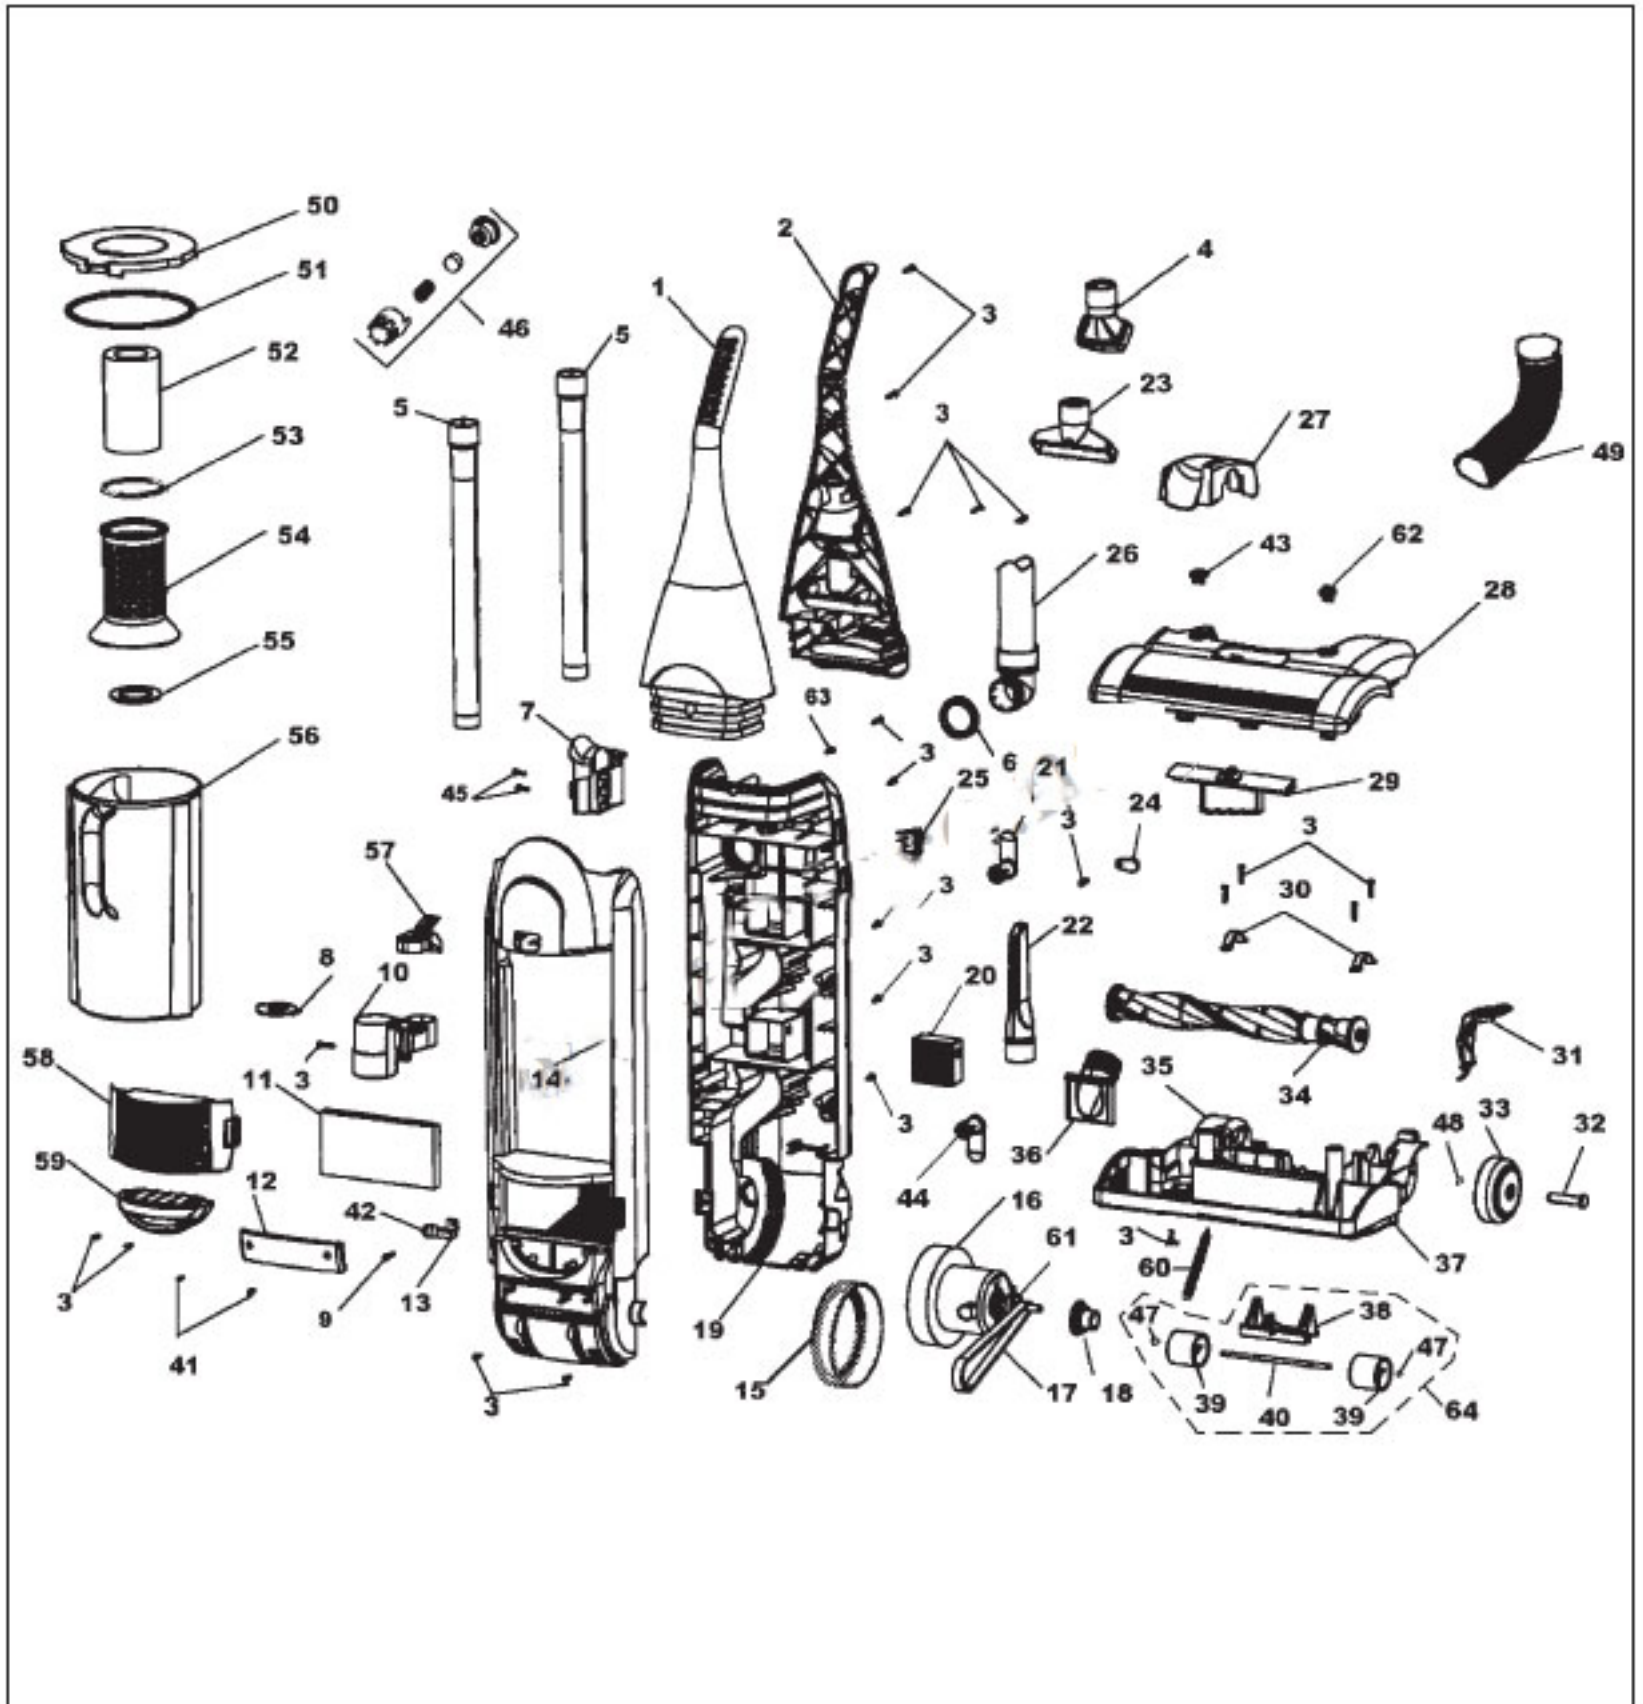

HOOVER Original

SPIRIT BAGLESS UPRIGHT

Models U5019-900

Original **HOOVER**

SPIRIT BAGLESS UPRIGHT Models U5019-900

KEY	PART NO.	DESCRIPTION	KEY	PART NO.	DESCRIPTION
1	H-59155132	Handle, Upper - Front	39	H-59155082	Roller
2	H-59155133	Handle, Lower - Rear	40	H-59155083	Shaft, Roller
3	H-59155016	Screw Self Tapping	41	H-59155065	Screw Self Tapping
4	H-43414174	Dusting Brush Assembly	42	H-27313107	Lamp
5	H-38634078	Extension Tube (2)	43	H-59155154	Holder, Fixing - Left - AHW Coral Red
6	H-59155183	Seal	44	H-59155117	Hanger, Cord - Lower
7	H-59155033	Holder, Hose	45	H-59134089	Screw Self Tapping
8	H-59155118	Cover (Debris Door)	46	H-59155038	Damper Assembly
9	H-59155036	Screw Self Tapping	47	H-59155084	Washer E-Clip - Front Wheel
10	H-59155092	Holder, Pipe (Does Not Include Item 8)	48	H-59155119	Washer E-Clip - Rear Wheel
11	H-40110004	Final Filter	49	H-59155091	Hose
12	H-59155063	Cover, Light	50	H-59155158	Cover, Dust (With Seal)
13	H-59155067	Lamp Socket Assembly (With Leads & Terminals)	51	N/A	Included With Item 50
14	H-59155142	Cover, Body	52	H-59155130	Sponge
15	H-59155058	Motor Mount	53	N/A	Included with item 54
16	H-59155052	Motor Assembly	54	H-59155159	Frame, Filter (with seals)
17	H-38528040	Belt	55	N/A	Included with item 54
18	H-59155056	Packing, Seal	56	H-59155146	Tank, Dust
19	H-59155135	Base, Body	57	H-59155143	Latch
20	H-59155136	Seal, Tank	58	H-59155140	Cover, Exhaust Filter
21	H-59155032	Hanger, Cord - Upper	59	H-59155043	Cover, Handle
22	H-38617027	Crevice Tool - Short	60	H-59155022	Spring
23	H-3861401E	Furniture Nozzle	61	H-59155034	Motor Support
24	H-59155023	Holder, Cord	62	H-59155034	Holder, Fixing - Right - AHW - Coral Red
25	H-59155025	Switch Assembly	63	H-59155059	Screw Self Tapping
26	H-59155137	Hose Assembly (Includes Hose, Pipe Connector - Elbow, Pipe Connector- User End)	64	H-59155176	Knob, Regulation Assembly (Includes Item 38, 39, 40, 47)
27	H-59155155	Cover, Rear - AHW Coral Red	Not Illustrated	H-59155022	Power Cord Assembly
28	H-59155153	Cover, Head - AHW Coral Red		H-59155034	Connector Assembly (Switch To Cord)
29	H-59155079	Knob, Control		H-59155057	Packing, Absorbing (Motor)
30	H-59155093	Strap, Head		H-59155156	Connector Assembly - 2 Pk (Motor To Switch & Motor To Cord)
31	H-59155087	Pedal		H-59155188	Cord Bushing
32	H-59155086	Shaft, Wheel			
33	H-59155085	Wheel			
34	H-48414017	Agitator Assembly Complete			
35	H-59155077	Base, Head			
36	H-59155090	Pipe, Guide			
37	H-59155078	Bumper, Head			
38	H-59155080	Knob, Regulation			