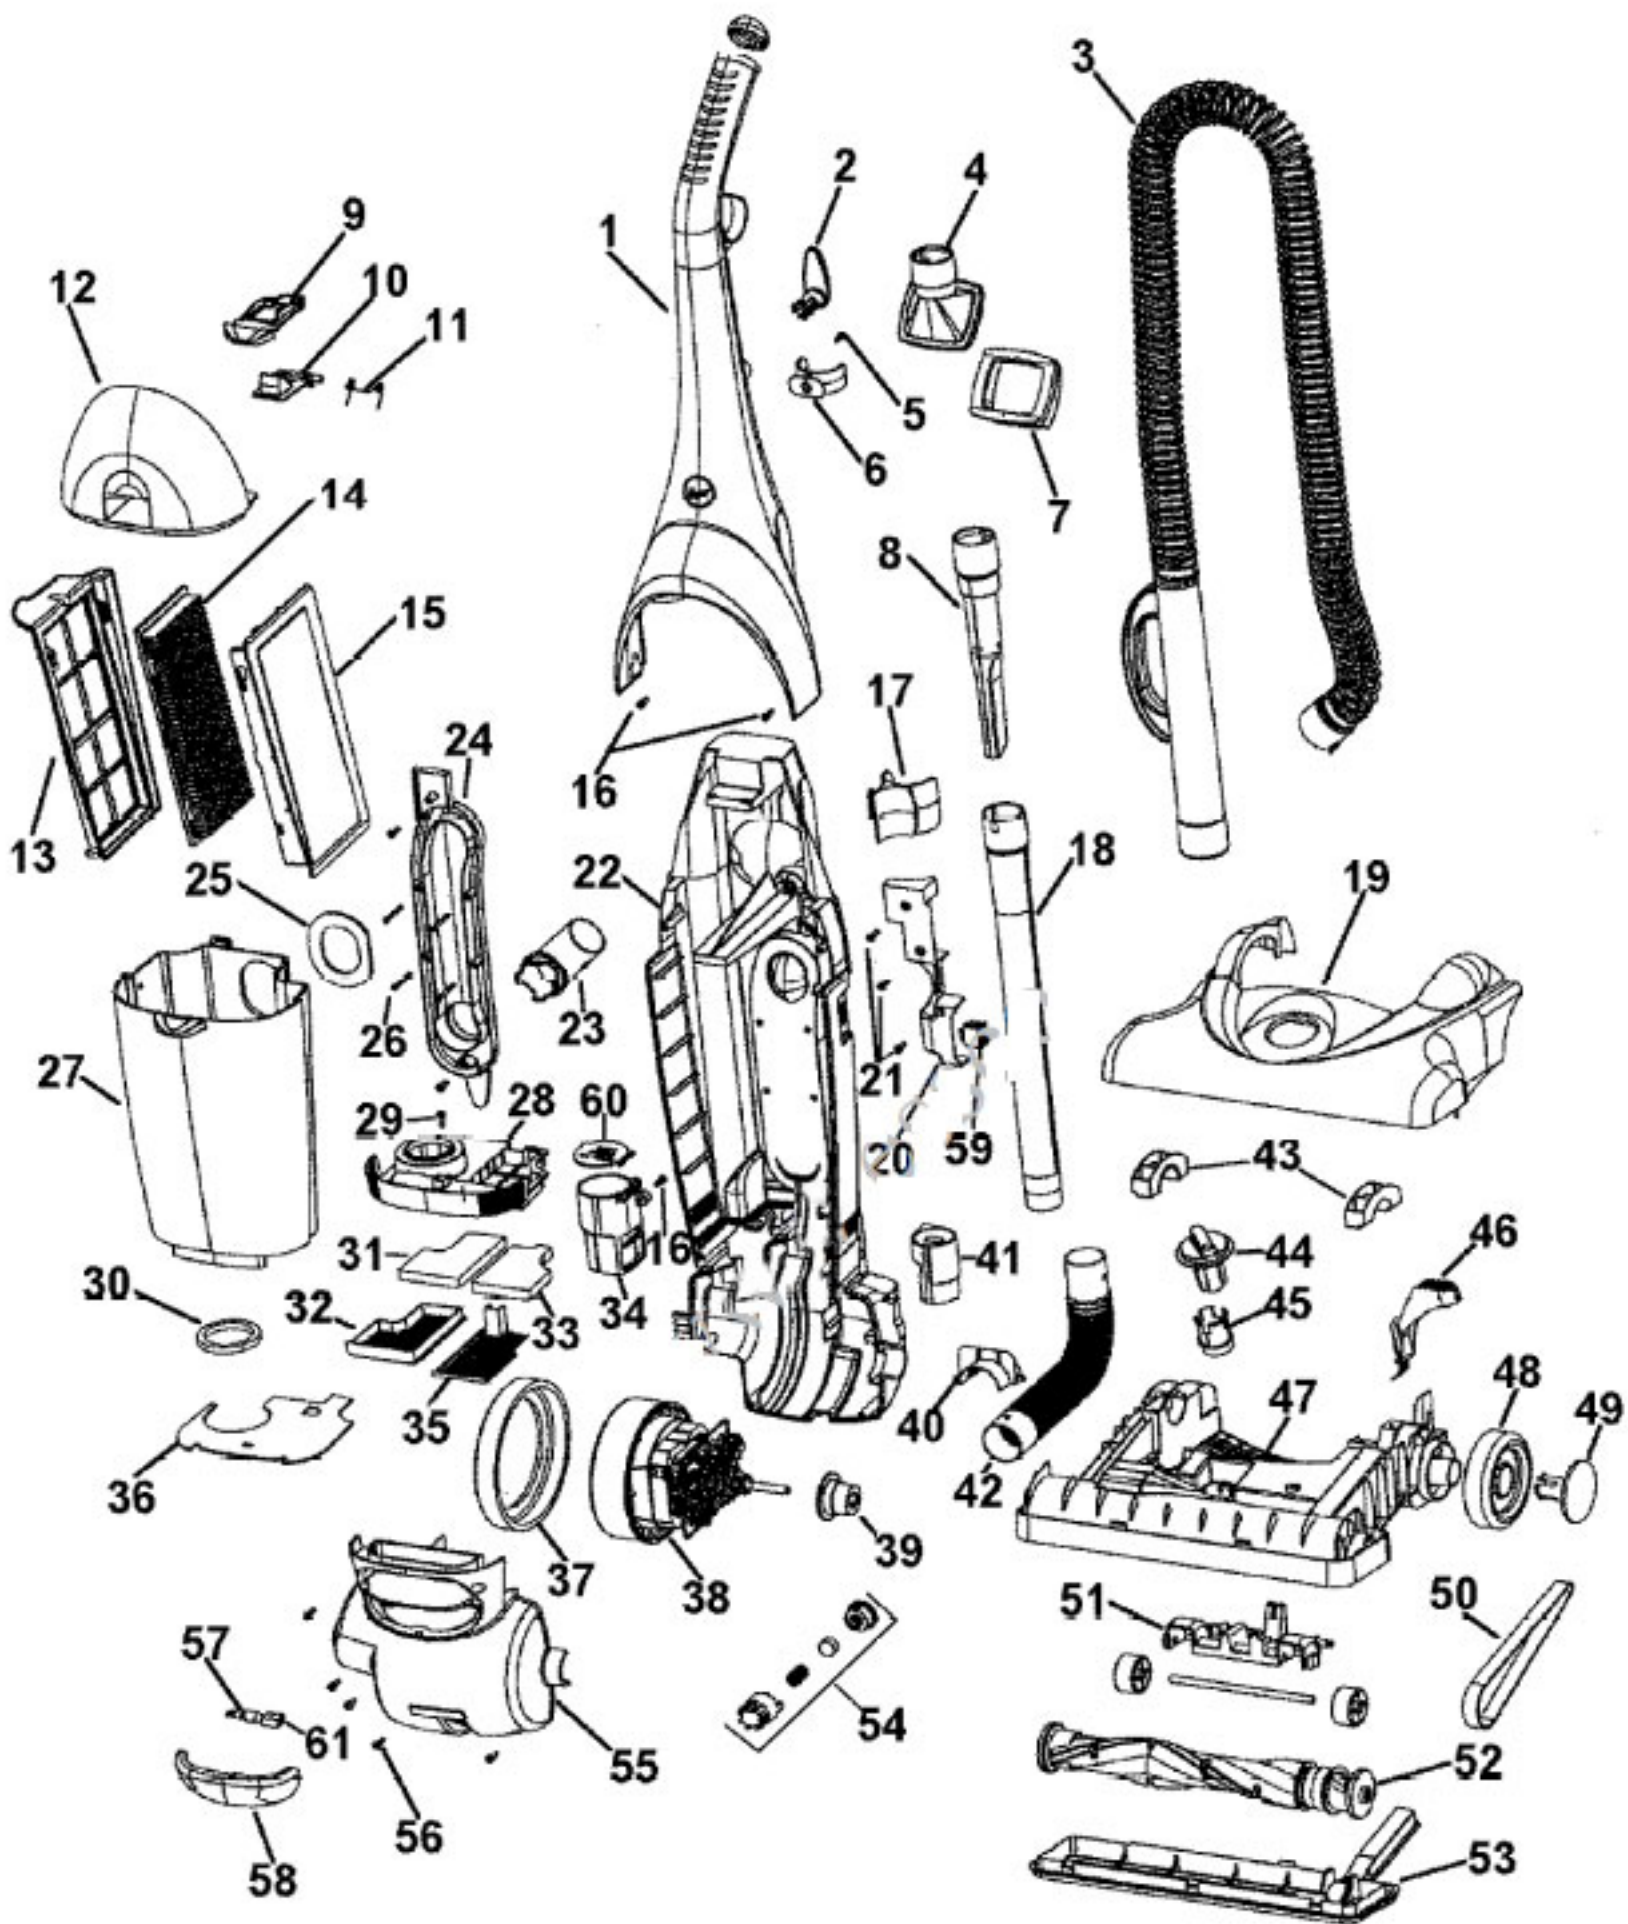

Model Number: U5023900

BOM/Serial #: U5023900

Graphic Title: AGITATOR, MOTOR, HANDLE, MAINBODY

Image	Key	Part Number	Description	Substitution	Qty.
1	1	59153001	Handle		1
1	2	59153006	Cord Wrap Upper		1
1	3	59153094	Hose Assm		1
1	4	59153102	Combo Brush		1
1	5	59153007	ST Screw M4x12	017001FW	1
1	6	59153005	Combo Tool Clip		1
1	7	-----	NOT REQUIRED PART OR SEE NOTE		1
1	8	59153100	Crevice Tool		1
1	9	-----	NOT REQUIRED PART OR SEE NOTE		1
1	10	-----	NOT REQUIRED PART OR SEE NOTE		1
1	11	-----	NOT REQUIRED PART OR SEE NOTE		1
1	12	59153164	DUST TANK COVER ASSEMBLY (INC.		1
1	12	59153052	Dust Tank Cover		1
1	13	59153063	Filter Bracket		1
1	14	40110008	PRIMARY FILTER		1
1	15	59153060	Pre-filter w/Screen		1
1	16	59153007	ST Screw M4x12	017001FW	1
1	17	59153013	Wand Clip		1
1	18	59153166	HOOD ASSEMBLY - AGZ - U5023900		1
1	18	38634078	EXTENSION TUBE-AG		1
1	19	59153071	Hood		1
1	20	59153022	Switch Cover		1
1	21	59153007	ST Screw M4x12	017001FW	1
1	22	59153010	Housing Back		1
1	23	59153024	Elbow Con Tube		1
1	24	59153015	Air Path Back Cover		1
1	25	59153030	Seal-Inlet (3 pc)		1
1	26	59153033	ST Screw M3x12		1
1	27	59153062	Dust Tnk/Filt Brackct		1
1	28	59153012	Dust Tank Ret		1
1	29	59153007	ST Screw M4x12	017001FW	1
1	30	59153031	Seal-Outlet (4 pc)		1
1	31	59153029	Motor Filter		1
1	32	59153021	Mtr Fil Holder		1
1	33	59153000	Filter Filter		1