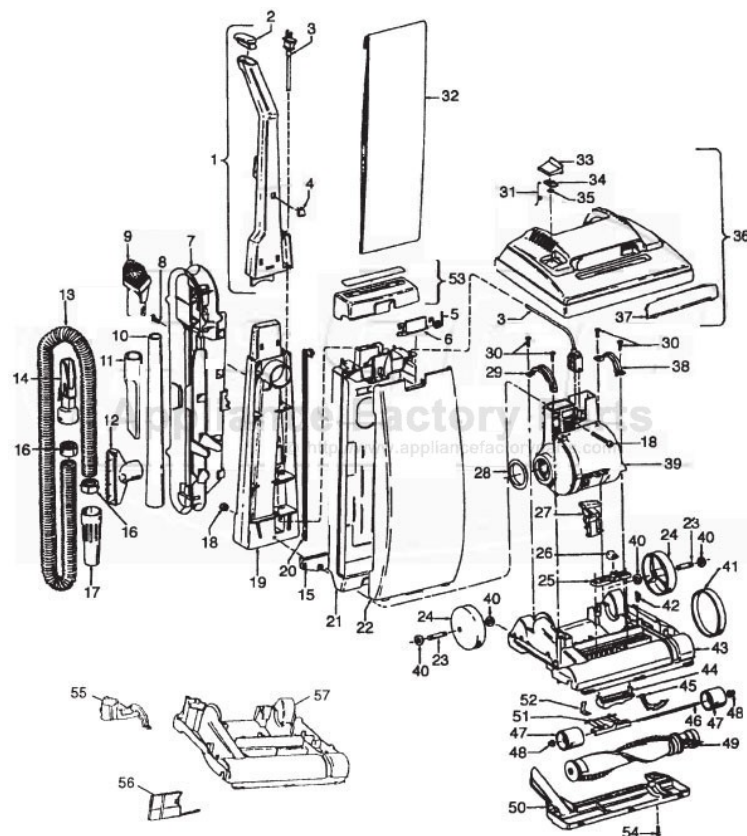

# HOOVER C1401-910 Owner's Manual

[Shop genuine replacement parts for HOOVER  
C1401-910](#)

[Find Your HOOVER Vacuum Cleaner Parts - Select From 1456 Models](#)

----- Manual continues below part list -----

## Available Replacement Parts for HOOVER C1401-910

<a href="#">H-38528040</a>	BELT VACUUM HOOVER OEM (1 PACK)
<a href="#">48414036</a>	HOOVER ELITE BRUSH ROLLER
<a href="#">H-4010001A</a>	VACUUM BAG OEM HOOVER 3 PACK
<a href="#">HR-5000</a>	EXTENSION TUBE

### Standard Fit Tools (w/Retention Pin) (Shown)

KEY	PART NO.	DESCRIPTION
1	H-43453043	Extension Tube - AAP
2	H-43414017	Multi-Purpose Brush - AAP
3	H-38617018	Crevice Tool - AAP
4	H-32288004	Hose Connector - AAP
5	H-38671018	Hose - Less Ends - AAP
6	H-32156010	Hose Sleeves
7	H-36171025	Hose Connector - Curved - AAP
8	H-43466058	Hose Connector - Curved - AAP (Incl. Item 9)
9	H-36153021	Latch Ring
10	H-43434210	Hose Comp.
11	H-38656016	Convertor Body - AAP
	H-43414071	Furniture Nozzle - AAP
	H-43414087	Dusting Brush - AAP
	H-43414088	Wall/Floor Brush - AAP