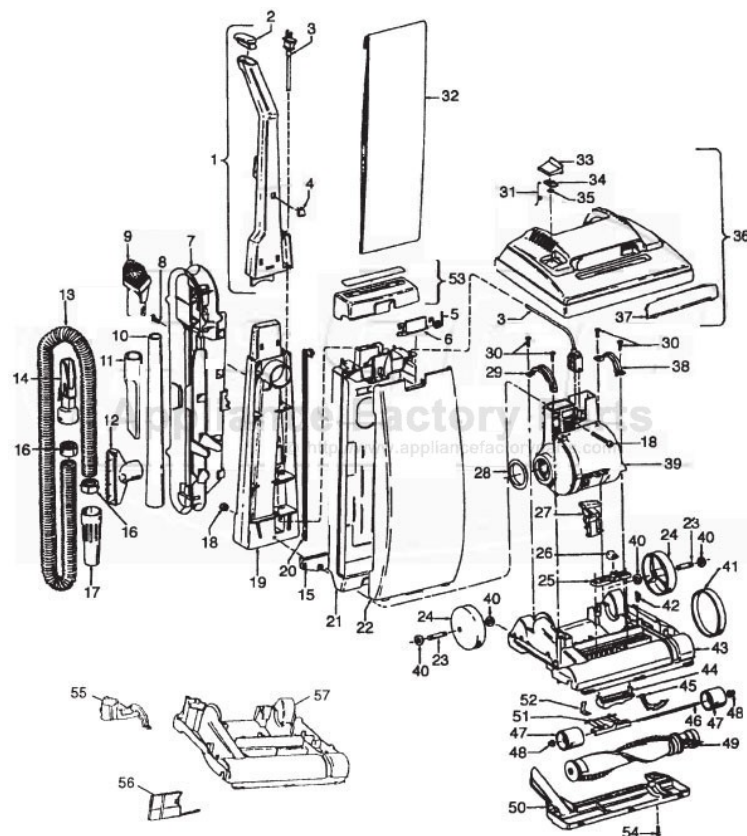

# HOOVER U5043-910 Owner's Manual

[Shop genuine replacement parts for HOOVER  
U5043-910](#)

[Find Your HOOVER Vacuum Cleaner Parts - Select From 1456 Models](#)

----- Manual continues below part list -----

## Available Replacement Parts for HOOVER U5043-910

<a href="#">H-38528040</a>	BELT VACUUM HOOVER OEM (1 PACK)
<a href="#">48414036</a>	HOOVER ELITE BRUSH ROLLER
<a href="#">H-4010001A</a>	VACUUM BAG OEM HOOVER 3 PACK
<a href="#">HR-5000</a>	EXTENSION TUBE

### Standard Fit Tools (w/Retention Pin) (Shown)

KEY	PART NO.	DESCRIPTION
1	H-43453043	Extension Tube - AAP
2	H-43414017	Multi-Purpose Brush - AAP
3	H-38617018	Crevice Tool - AAP
4	H-32288004	Hose Connector - AAP
5	H-38671018	Hose - Less Ends - AAP
6	H-32156010	Hose Sleeves
7	H-36171025	Hose Connector - Curved - AAP
8	H-43466058	Hose Connector - Curved - AAP (Incl. Item 9)
9	H-36153021	Latch Ring
10	H-43434210	Hose Comp.
11	H-38656016	Converter Body - AAP
	H-43414071	Furniture Nozzle - AAP
	H-43414087	Dusting Brush - AAP
	H-43414088	Wall/Floor Brush - AAP