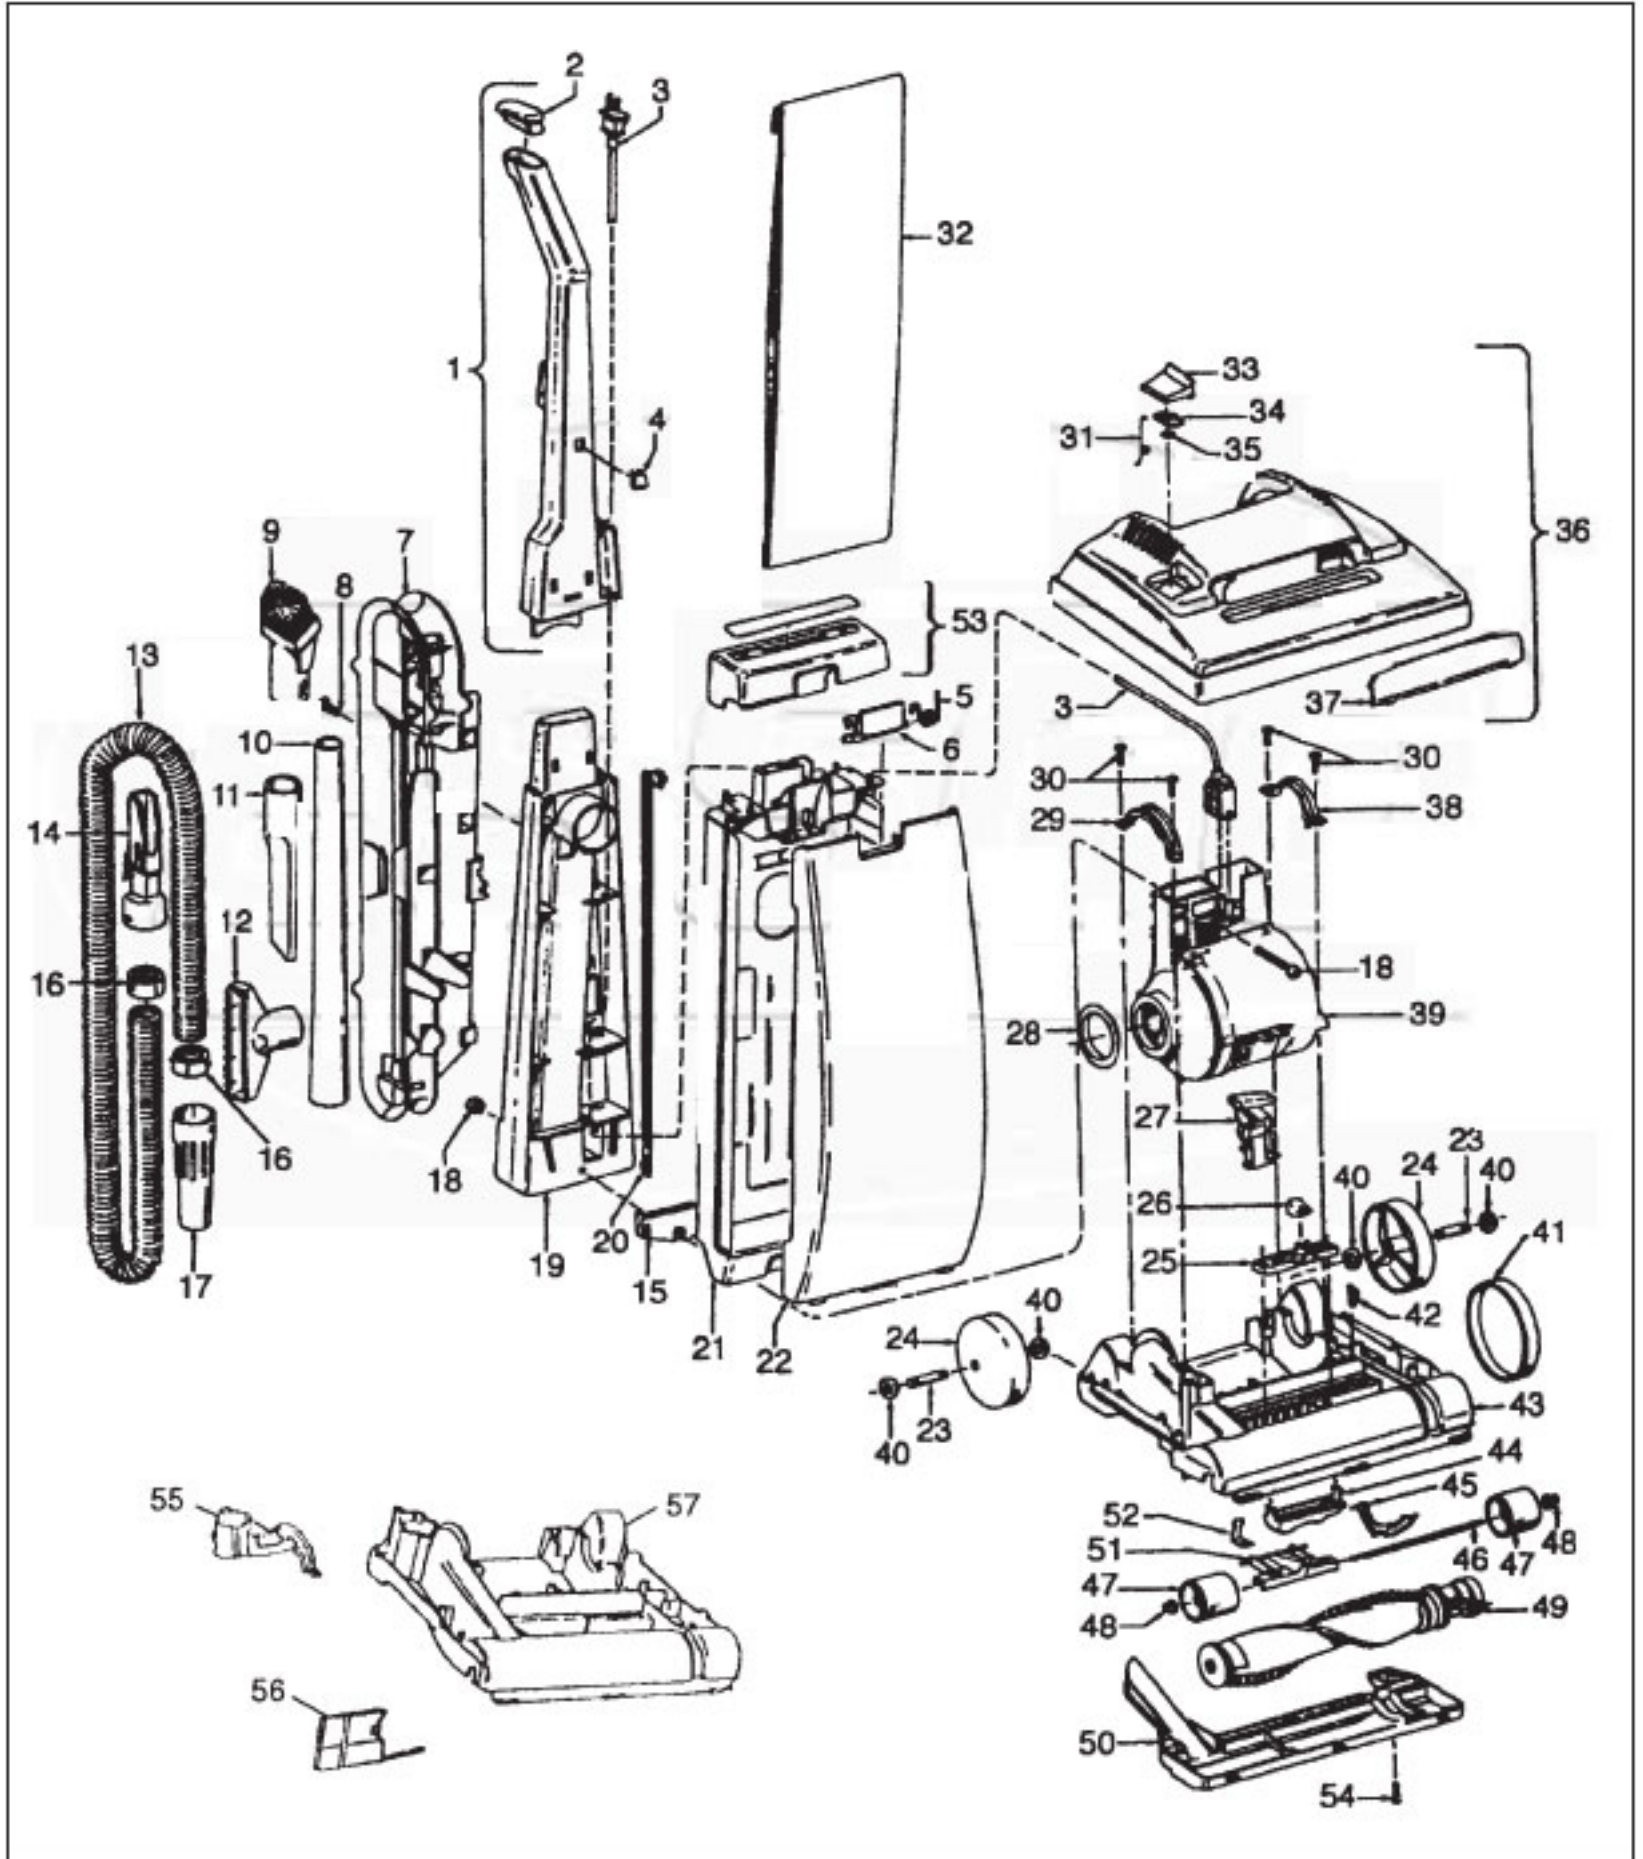

HOOVER Original

ELITE & LEGACY HARD BODY

Models C1401-910, C1409-910, C1413-910/930, U5035-910/930, U5043-910/930, U5051-910/930, U5053-910/930, U5069-910, U5079-910, U5089-910/920/930, U5099-910/920/930, U5109-910/920/930

Original **HOOVER**

ELITE & LEGACY HARD BODY

Models C1401-910, C1409-910, C1413-910/930, U5035-910/930, U5043-910/930, U5051-910/930, U5053-910/930, U5069-910, U5079-910, U5089-910/920/930, U5099-910/920/930, U5109-910/920/930