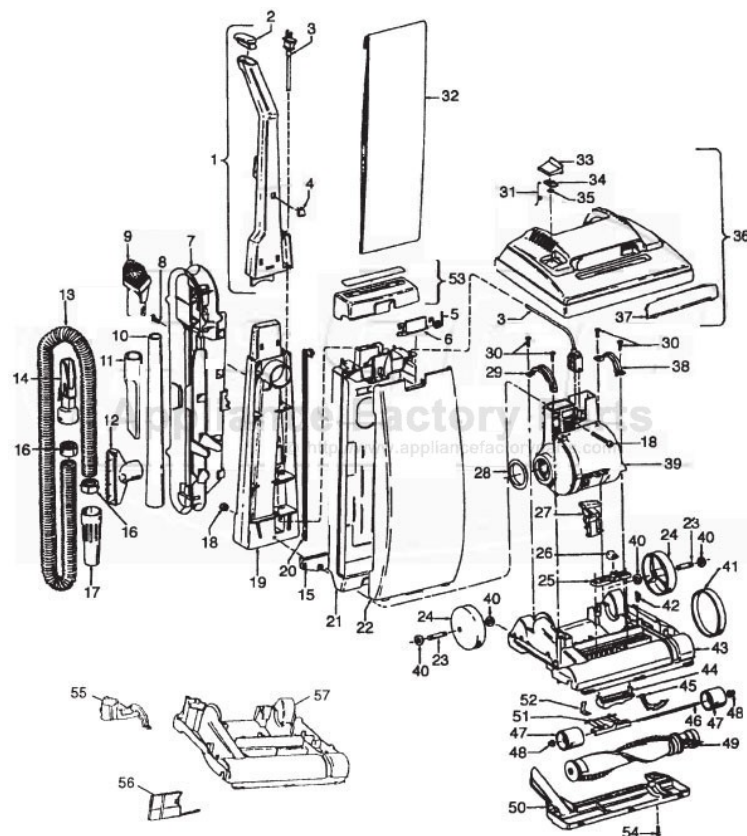

# HOOVER U5053-930 Owner's Manual

[Shop genuine replacement parts for HOOVER  
U5053-930](#)

[Find Your HOOVER Vacuum Cleaner Parts - Select From 1456 Models](#)

----- Manual continues below part list -----

## Available Replacement Parts for HOOVER U5053-930

<a href="#">H-38528040</a>	BELT VACUUM HOOVER OEM (1 PACK)
<a href="#">48414036</a>	HOOVER ELITE BRUSH ROLLER
<a href="#">H-4010001A</a>	VACUUM BAG OEM HOOVER 3 PACK
<a href="#">HR-5000</a>	EXTENSION TUBE

### Standard Fit Tools (w/Retention Pin) (Shown)

KEY	PART NO.	DESCRIPTION
1	H-43453043	Extension Tube - AAP
2	H-43414017	Multi-Purpose Brush - AAP
3	H-38617018	Crevice Tool - AAP
4	H-32288004	Hose Connector - AAP
5	H-38671018	Hose - Less Ends - AAP
6	H-32156010	Hose Sleeves
7	H-36171025	Hose Connector - Curved - AAP
8	H-43466058	Hose Connector - Curved - AAP (Incl. Item 9)
9	H-36153021	Latch Ring
10	H-43434210	Hose Comp.
11	H-38656016	Convertor Body - AAP
	H-43414071	Furniture Nozzle - AAP
	H-43414087	Dusting Brush - AAP
	H-43414088	Wall/Floor Brush - AAP