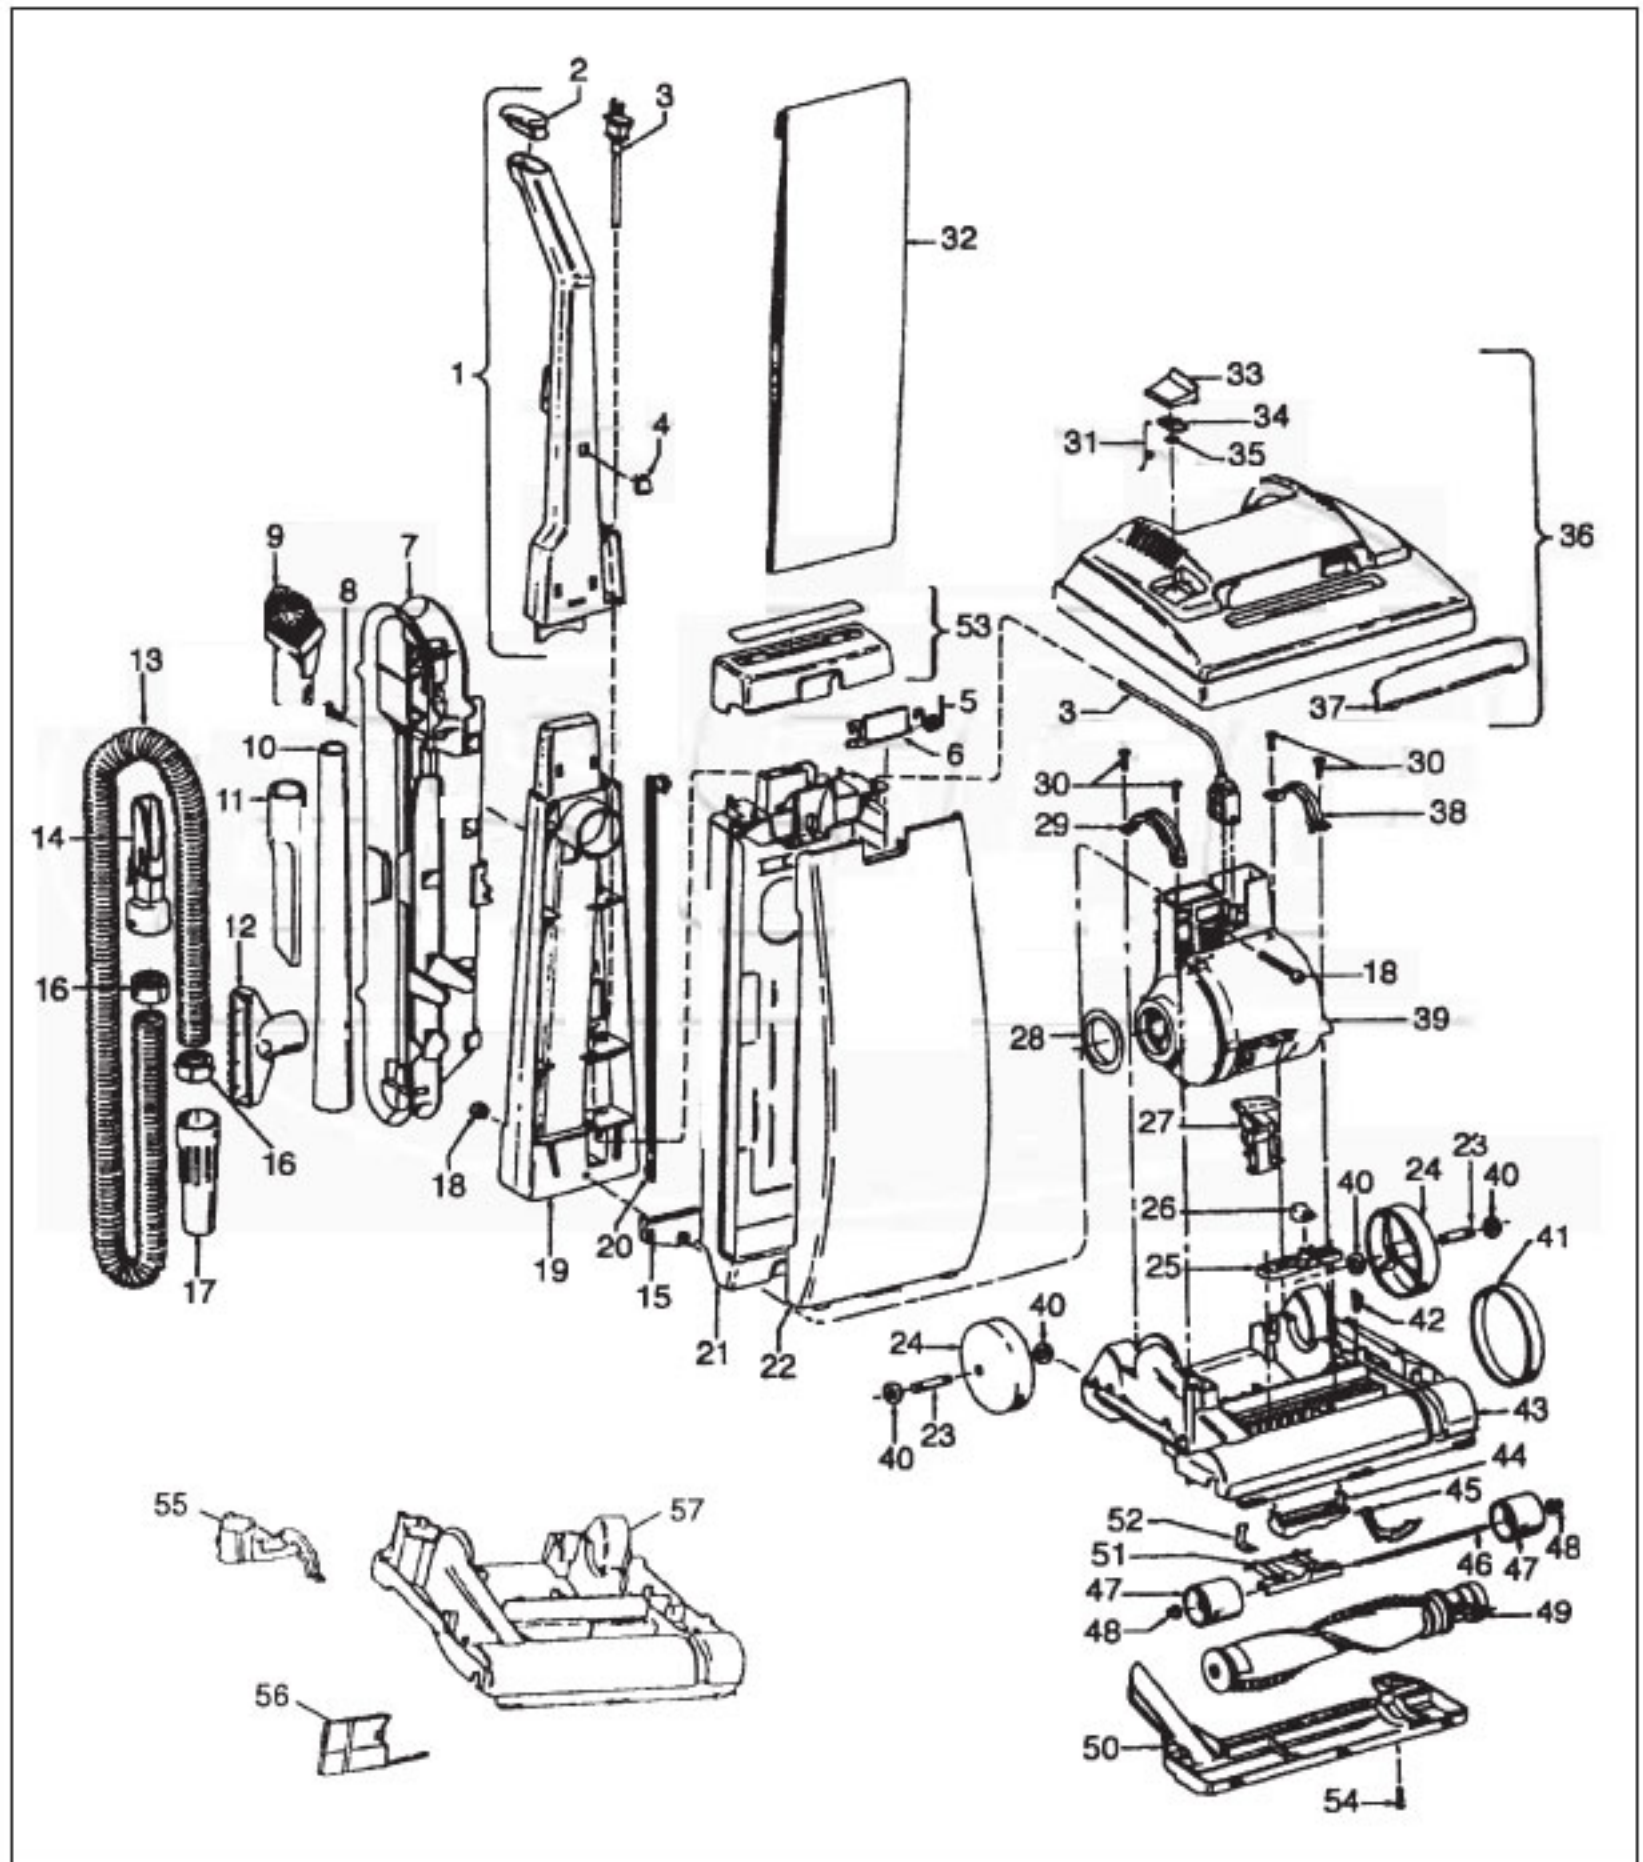

HOOVER Original

ELITE & LEGACY HARD BODY

Models C1401-910, C1409-910, C1413-910/930, U5035-910/930, U5043-910/930, U5051-910/930, U5053-910/930, U5069-910, U5079-910, U5089-910/920/930, U5099-910/920/930, U5109-910/920/930

Original **HOOVER**

ELITE & LEGACY HARD BODY

Models C1401-910, C1409-910, C1413-910/930, U5035-910/930, U5043-910/930, U5051-910/930, U5053-910/930, U5069-910, U5079-910, U5089-910/920/930, U5099-910/920/930, U5109-910/920/930