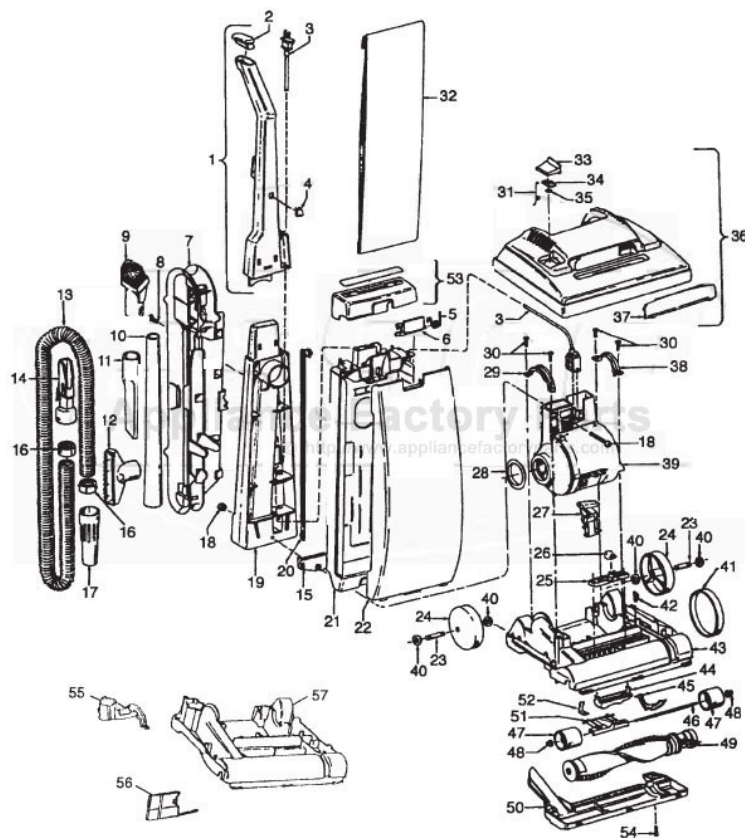

# HOOVER U5069-910 Owner's Manual

[Shop genuine replacement parts for HOOVER  
U5069-910](#)

[Find Your HOOVER Vacuum Cleaner Parts - Select From 1456 Models](#)

----- Manual continues below part list -----

## Available Replacement Parts for HOOVER U5069-910

<a href="#">H-38528040</a>	BELT VACUUM HOOVER OEM (1 PACK)
<a href="#">48414036</a>	HOOVER ELITE BRUSH ROLLER
<a href="#">H-4010001A</a>	VACUUM BAG OEM HOOVER 3 PACK
<a href="#">HR-5000</a>	EXTENSION TUBE

### Standard Fit Tools (w/Retention Pin) (Shown)

KEY	PART NO.	DESCRIPTION
1	H-43453043	Extension Tube - AAP
2	H-43414017	Multi-Purpose Brush - AAP
3	H-38617018	Crevice Tool - AAP
4	H-32288004	Hose Connector - AAP
5	H-38671018	Hose - Less Ends - AAP
6	H-32156010	Hose Sleeves
7	H-36171025	Hose Connector - Curved - AAP
8	H-43466058	Hose Connector - Curved - AAP (Incl. Item 9)
9	H-36153021	Latch Ring
10	H-43434210	Hose Comp.
11	H-38656016	Convertor Body - AAP
	H-43414071	Furniture Nozzle - AAP
	H-43414087	Dusting Brush - AAP
	H-43414088	Wall/Floor Brush - AAP