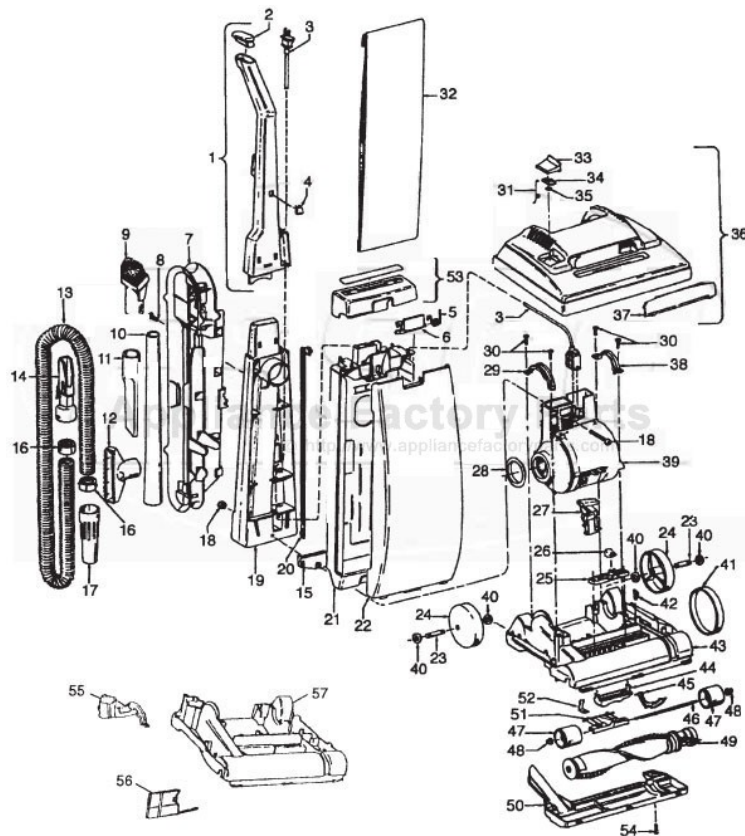

[Find Your HOOVER Vacuum Cleaner Parts - Select From 1456 Models](#)

----- Manual continues below part list -----