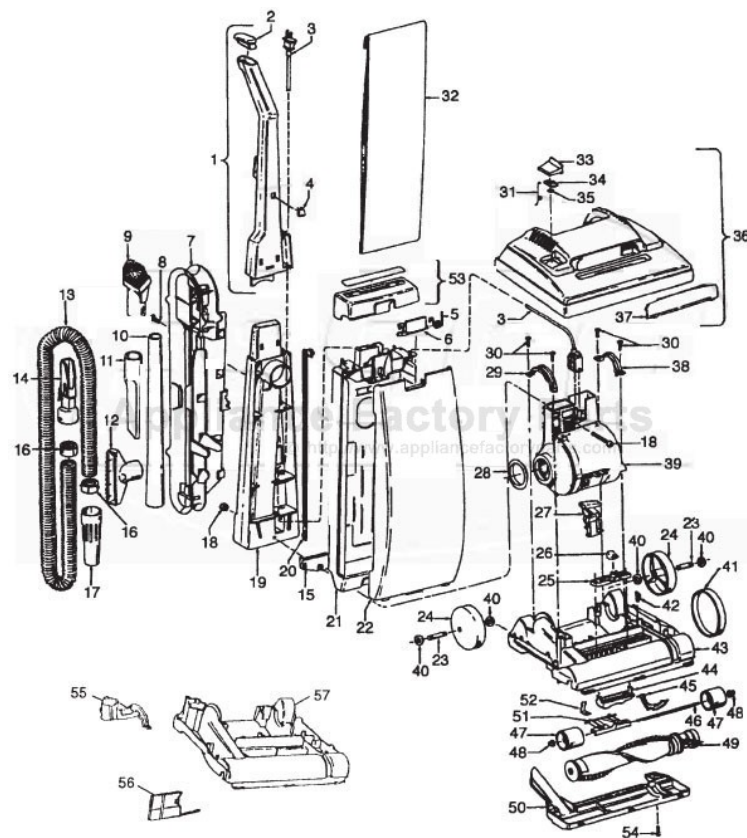

[Find Your HOOVER Vacuum Cleaner Parts - Select From 1456 Models](#)

----- Manual continues below part list -----