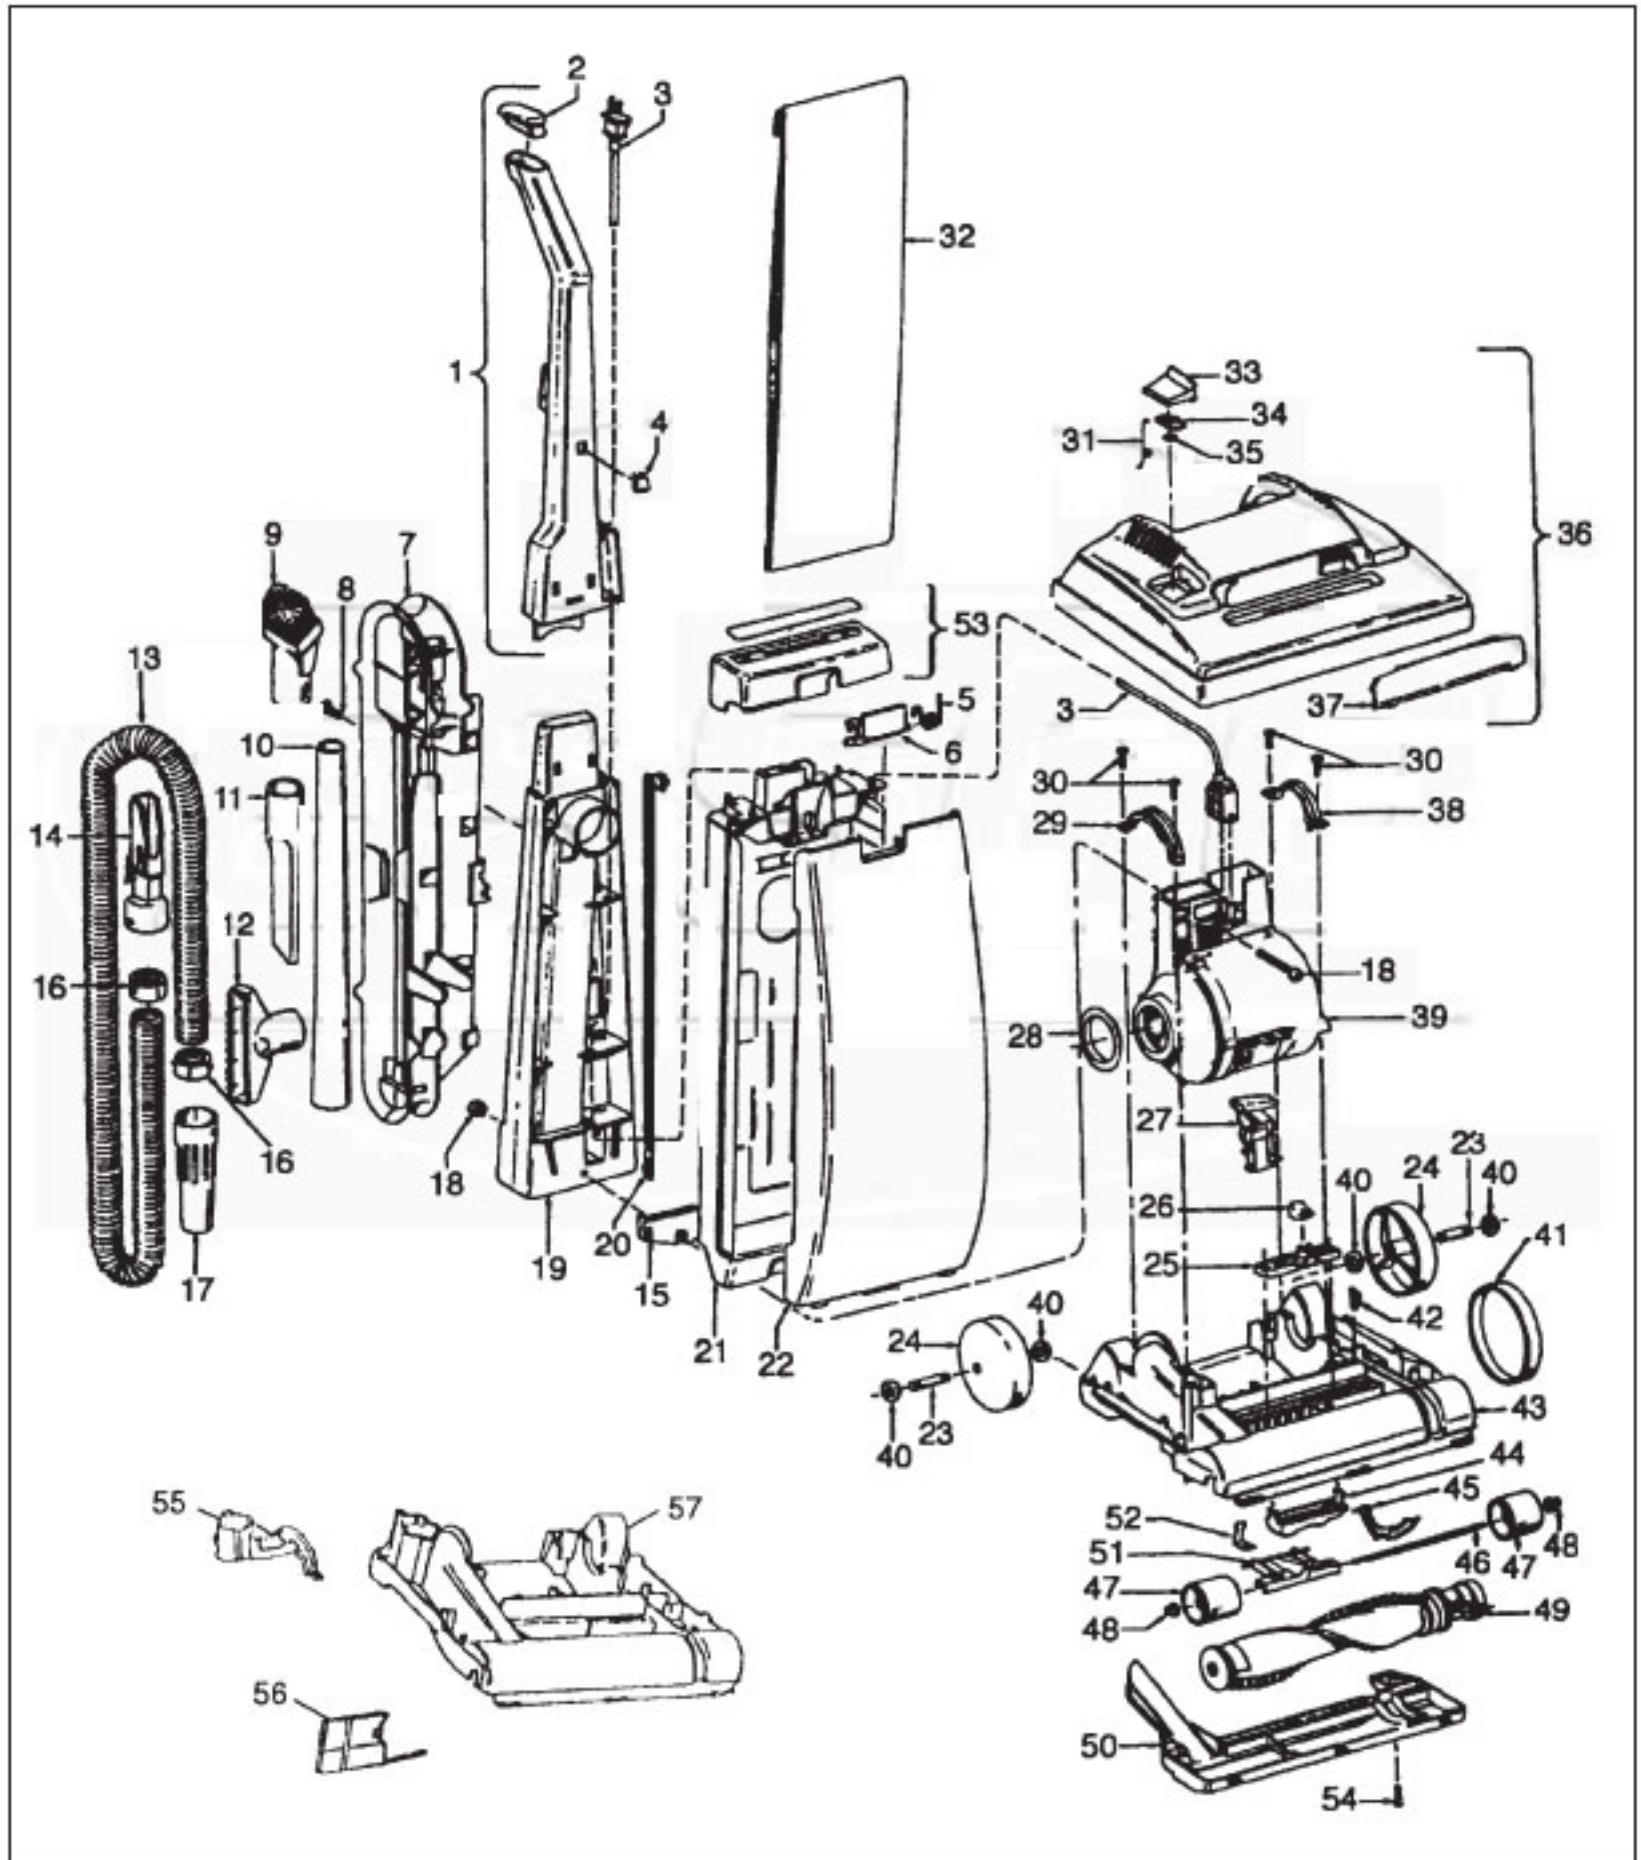

HOOVER Original

ELITE & LEGACY HARD BODY

Models C1401-910, C1409-910, C1413-910/930, U5035-910/930, U5043-910/930, U5051-910/930, U5053-910/930, U5069-910, U5079-910, U5089-910/920/930, U5099-910/920/930, U5109-910/920/930

Original **HOOVER**

ELITE & LEGACY HARD BODY

Models C1401-910, C1409-910, C1413-910/930, U5035-910/930, U5043-910/930, U5051-910/930, U5053-910/930, U5069-910, U5079-910, U5089-910/920/930, U5099-910/920/930, U5109-910/920/930