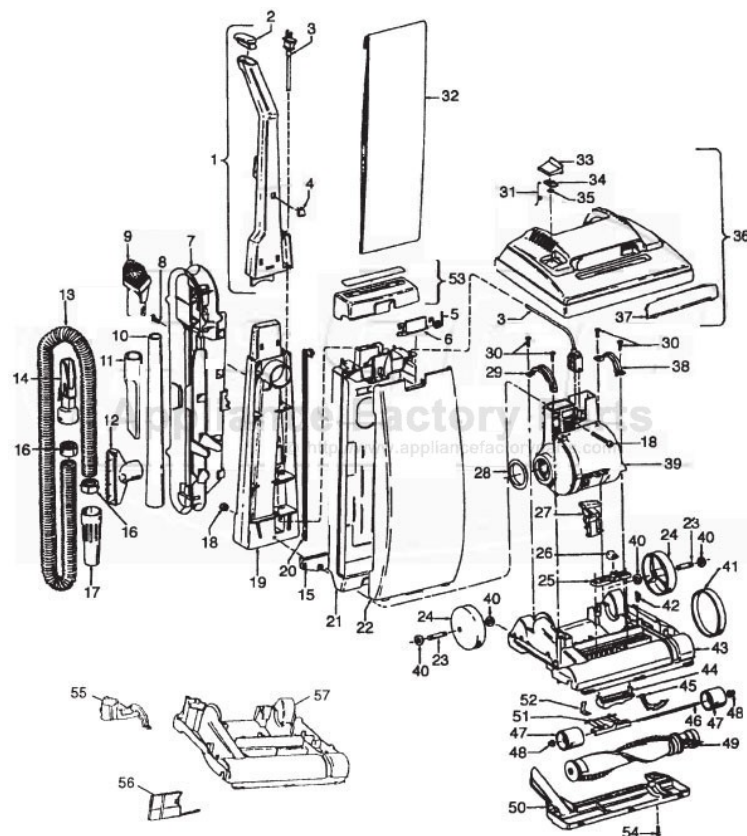

# HOOVER U5089-920 Owner's Manual

[Shop genuine replacement parts for HOOVER  
U5089-920](#)

[Find Your HOOVER Vacuum Cleaner Parts - Select From 1456 Models](#)

----- Manual continues below part list -----

## Available Replacement Parts for HOOVER U5089-920

<a href="#">H-38528040</a>	BELT VACUUM HOOVER OEM (1 PACK)
<a href="#">48414036</a>	HOOVER ELITE BRUSH ROLLER
<a href="#">H-4010001A</a>	VACUUM BAG OEM HOOVER 3 PACK
<a href="#">HR-5000</a>	EXTENSION TUBE

### Standard Fit Tools (w/Retention Pin) (Shown)

KEY	PART NO.	DESCRIPTION
1	H-43453043	Extension Tube - AAP
2	H-43414017	Multi-Purpose Brush - AAP
3	H-38617018	Crevice Tool - AAP
4	H-32288004	Hose Connector - AAP
5	H-38671018	Hose - Less Ends - AAP
6	H-32156010	Hose Sleeves
7	H-36171025	Hose Connector - Curved - AAP
8	H-43466058	Hose Connector - Curved - AAP (Incl. Item 9)
9	H-36153021	Latch Ring
10	H-43434210	Hose Comp.
11	H-38656016	Convertor Body - AAP
	H-43414071	Furniture Nozzle - AAP
	H-43414087	Dusting Brush - AAP
	H-43414088	Wall/Floor Brush - AAP