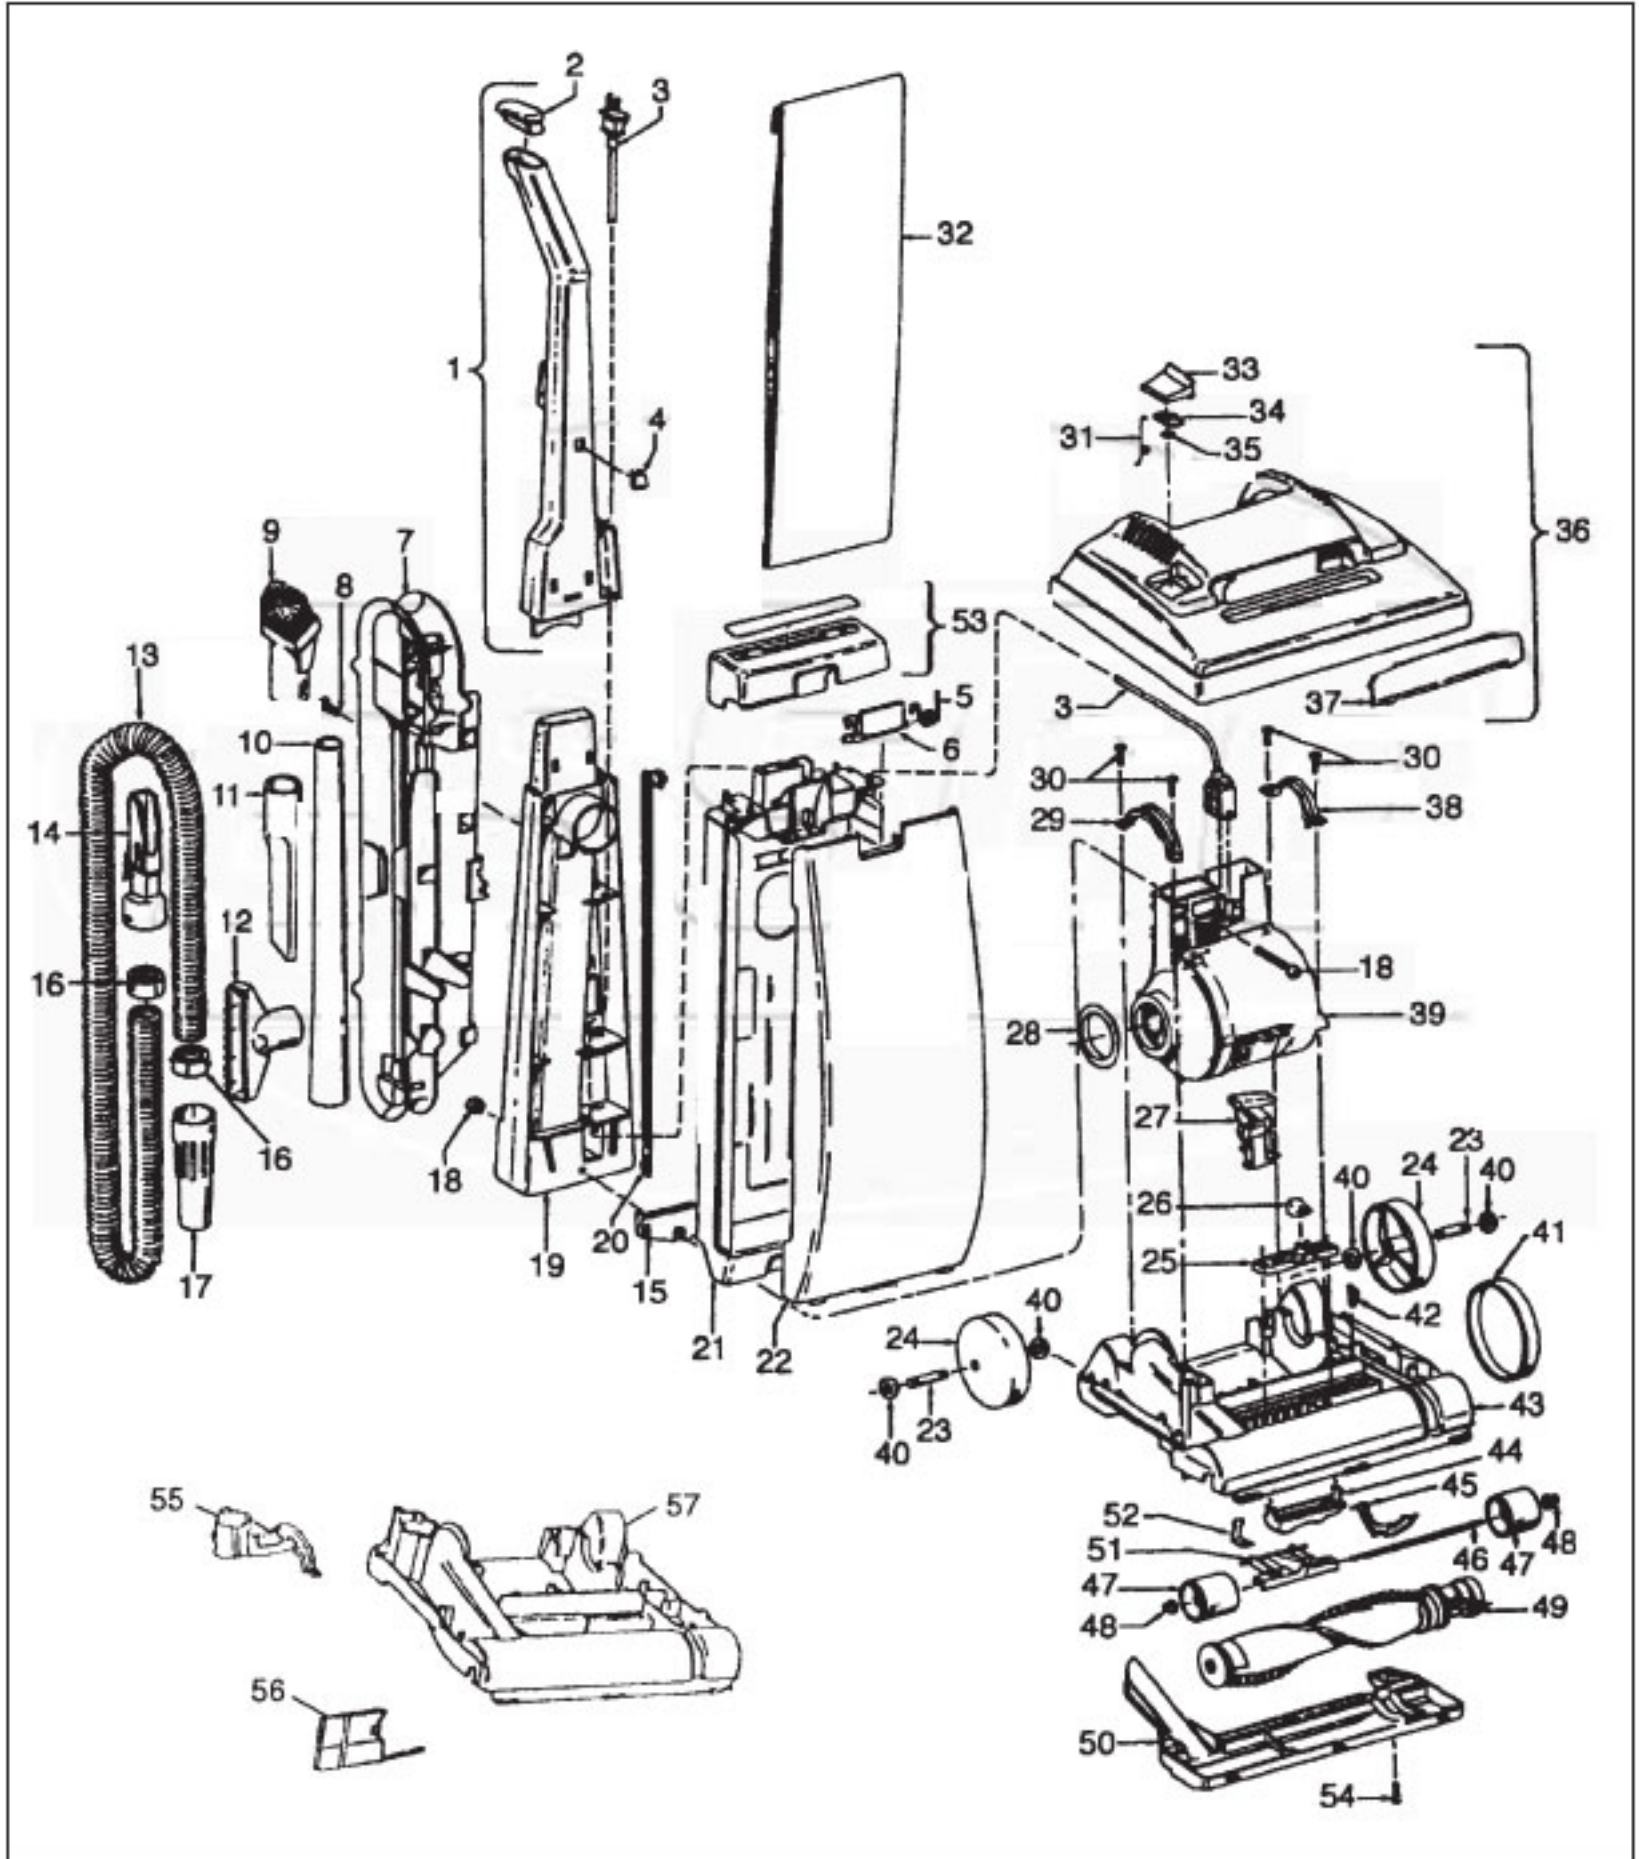

HOOVER Original

ELITE & LEGACY HARD BODY

Models C1401-910, C1409-910, C1413-910/930, U5035-910/930, U5043-910/930, U5051-910/930, U5053-910/930, U5069-910, U5079-910, U5089-910/920/930, U5099-910/920/930, U5109-910/920/930

Original **HOOVER**

ELITE & LEGACY HARD BODY

Models C1401-910, C1409-910, C1413-910/930, U5035-910/930, U5043-910/930, U5051-910/930, U5053-910/930, U5069-910, U5079-910, U5089-910/920/930, U5099-910/920/930, U5109-910/920/930