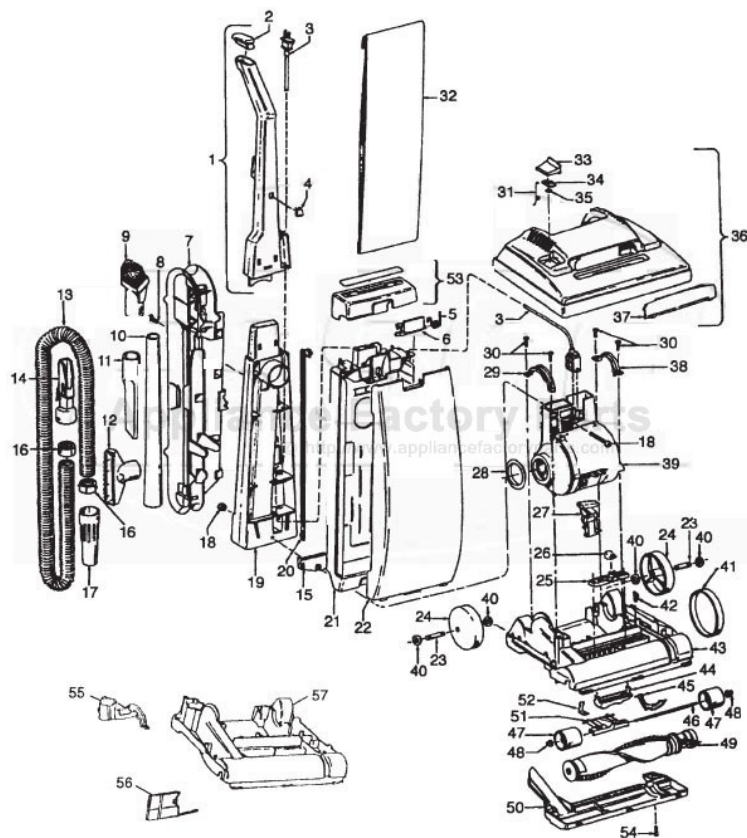

[Find Your HOOVER Vacuum Cleaner Parts - Select From 1456 Models](#)

----- Manual continues below part list -----