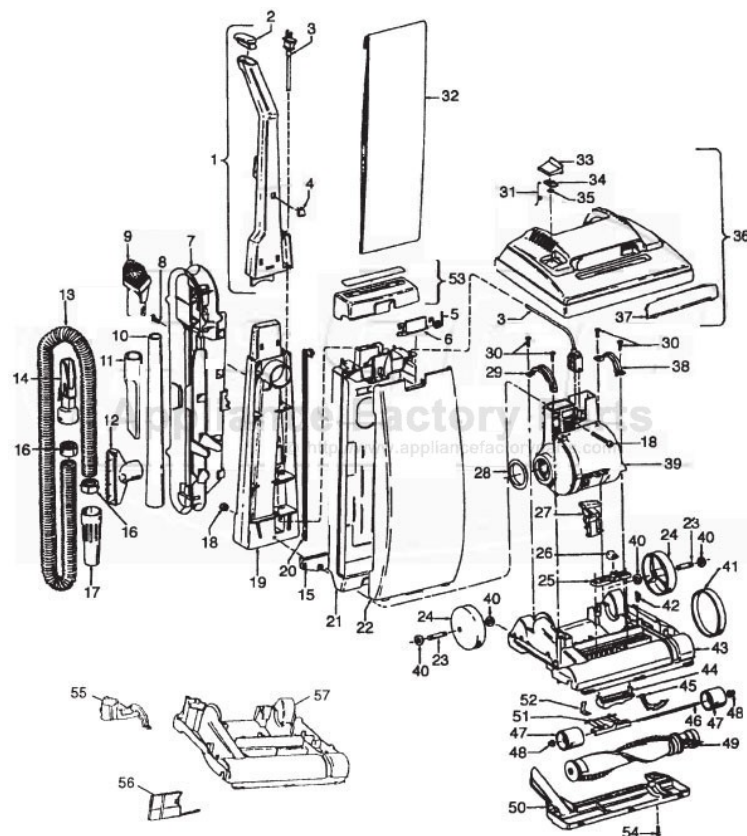

# HOOVER U5099-920 Owner's Manual

[Shop genuine replacement parts for HOOVER  
U5099-920](#)

[Find Your HOOVER Vacuum Cleaner Parts - Select From 1456 Models](#)

----- Manual continues below part list -----

## Available Replacement Parts for HOOVER U5099-920

<a href="#">H-38528040</a>	BELT VACUUM HOOVER OEM (1 PACK)
<a href="#">48414036</a>	HOOVER ELITE BRUSH ROLLER
<a href="#">H-4010001A</a>	VACUUM BAG OEM HOOVER 3 PACK
<a href="#">HR-5000</a>	EXTENSION TUBE

### Standard Fit Tools (w/Retention Pin) (Shown)

KEY	PART NO.	DESCRIPTION
1	H-43453043	Extension Tube - AAP
2	H-43414017	Multi-Purpose Brush - AAP
3	H-38617018	Crevice Tool - AAP
4	H-32288004	Hose Connector - AAP
5	H-38671018	Hose - Less Ends - AAP
6	H-32156010	Hose Sleeves
7	H-36171025	Hose Connector - Curved - AAP
8	H-43466058	Hose Connector - Curved - AAP (Incl. Item 9)
9	H-36153021	Latch Ring
10	H-43434210	Hose Comp.
11	H-38656016	Convertor Body - AAP
	H-43414071	Furniture Nozzle - AAP
	H-43414087	Dusting Brush - AAP
	H-43414088	Wall/Floor Brush - AAP