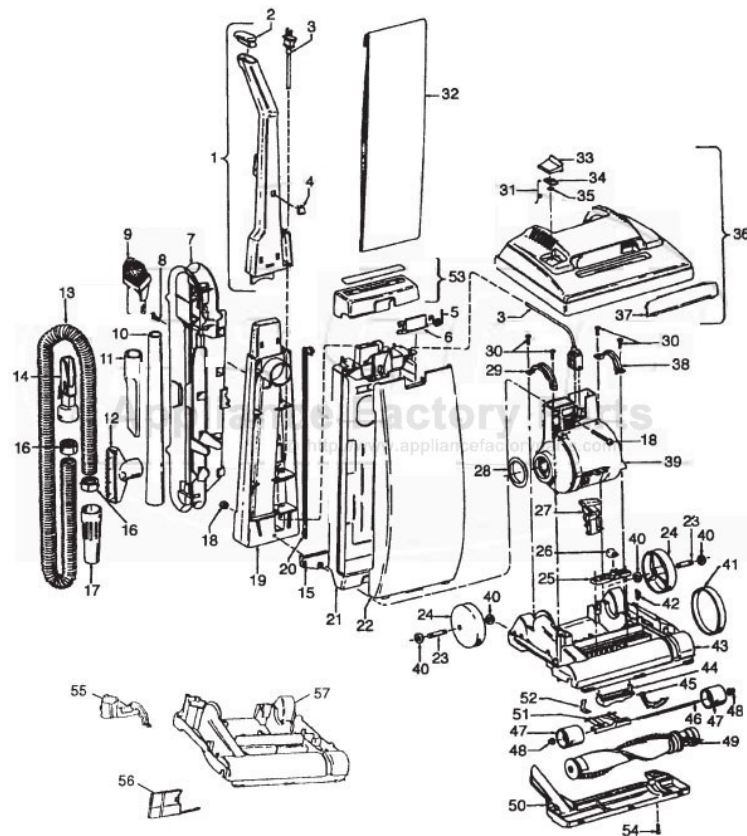

This Owner's Manual is provided and hosted by Appliance Factory Parts.

HOOVER U5109-930 Owner's Manual

[Shop genuine replacement parts for HOOVER
U5109-930](#)

[Find Your HOOVER Vacuum Cleaner Parts - Select From 1456 Models](#)

----- Manual continues below part list -----

Available Replacement Parts for HOOVER U5109-930

H-38528040	BELT VACUUM HOOVER OEM (1 PACK)
48414036	HOOVER ELITE BRUSH ROLLER
H-4010001A	VACUUM BAG OEM HOOVER 3 PACK
HR-5000	EXTENSION TUBE

Standard Fit Tools (w/Retention Pin) (Shown)

KEY	PART NO.	DESCRIPTION
1	H-43453043	Extension Tube - AAP
2	H-43414017	Multi-Purpose Brush - AAP
3	H-38617018	Crevice Tool - AAP
4	H-32288004	Hose Connector - AAP
5	H-38671018	Hose - Less Ends - AAP
6	H-32156010	Hose Sleeves
7	H-36171025	Hose Connector - Curved - AAP
8	H-43466058	Hose Connector - Curved - AAP (Incl. Item 9)
9	H-36153021	Latch Ring
10	H-43434210	Hose Comp.
11	H-38656016	Convertor Body - AAP
	H-43414071	Furniture Nozzle - AAP
	H-43414087	Dusting Brush - AAP
	H-43414088	Wall/Floor Brush - AAP