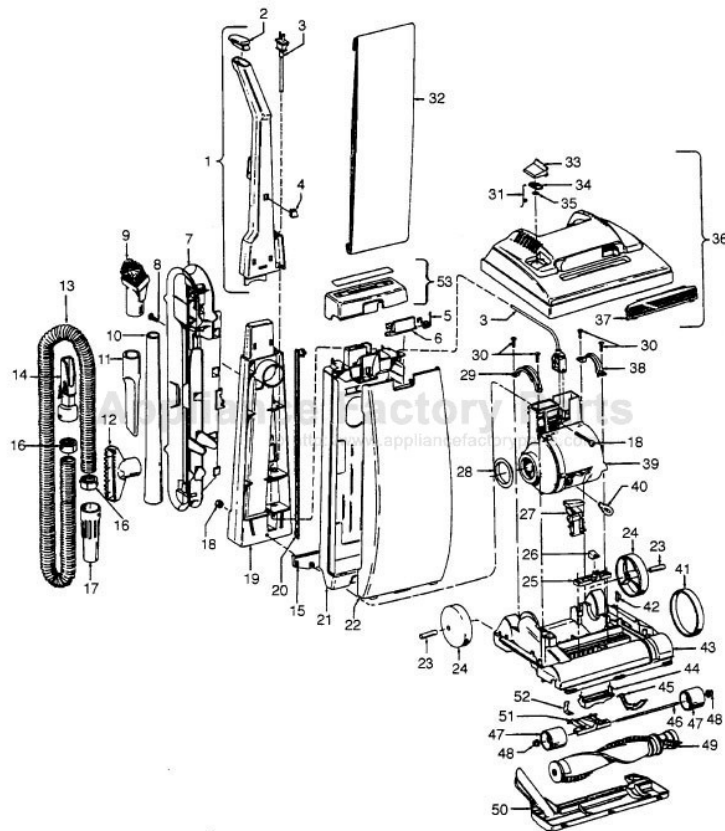

[Find Your HOOVER Vacuum Cleaner Parts - Select From 1456 Models](#)

----- Manual continues below part list -----