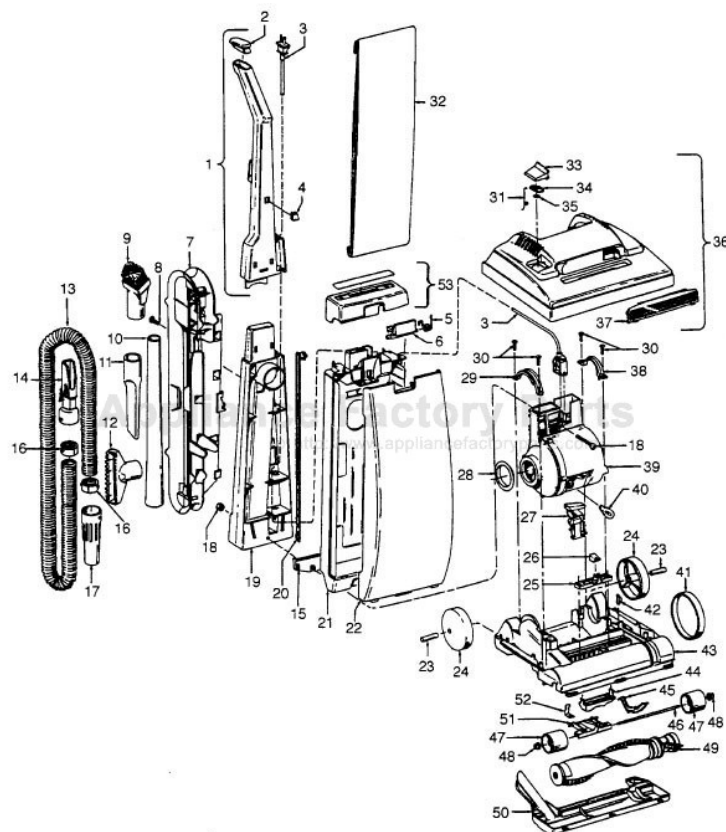

[Find Your HOOVER Vacuum Cleaner Parts - Select From 1456 Models](#)

----- Manual continues below part list -----