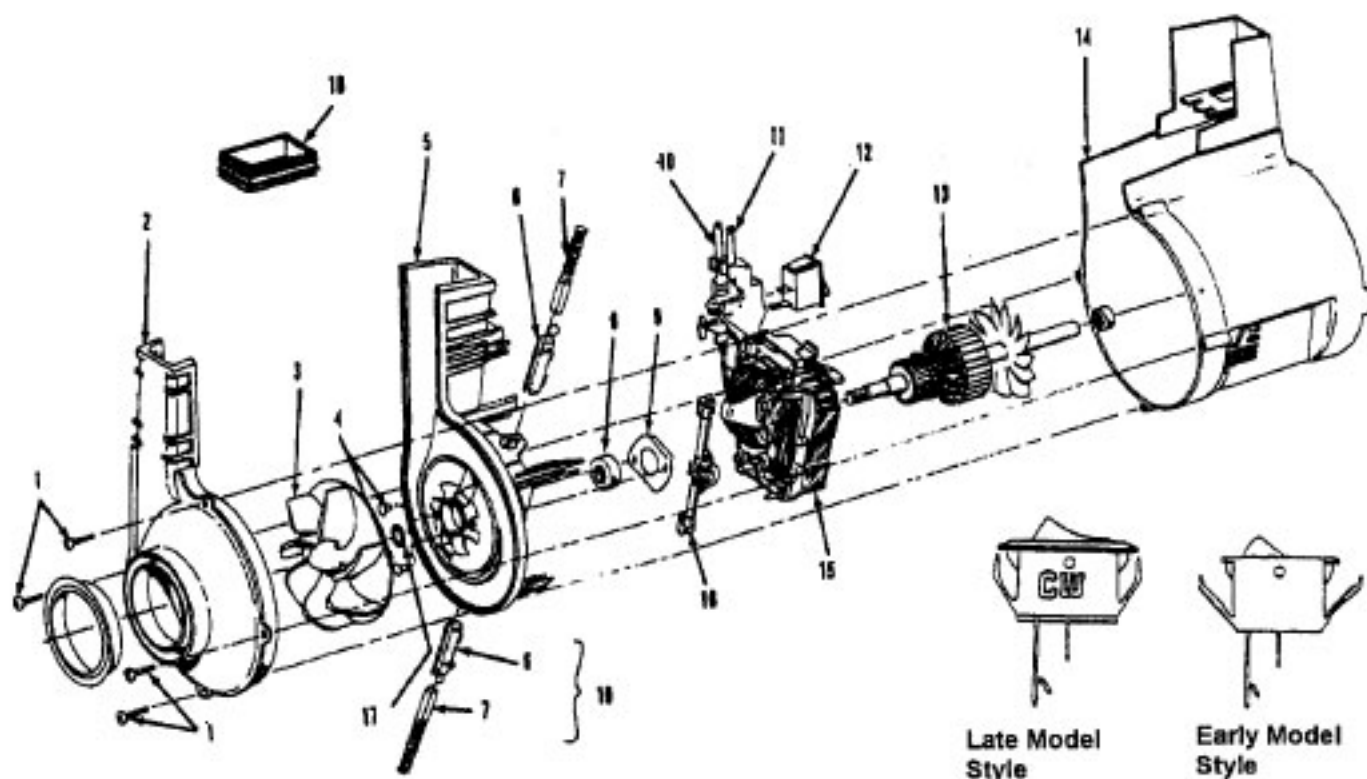

* Model U5041-980 is a combo pack which includes
model S1103.

Agitator - 48414081
Agitator - 48414075

Elite/ Elite II/ Dimension/ Legacy/ TurboPOWER/ Caddy Vac - Four Brush
Caddy Vac - Four Brush

Ref. No.	Part No.	Description
	48414081	Agitator Assem. Complete (Natural Bristles)
	48414075	Agitator Assem. Complete (Blue Bristles)
1	36423016	Thread Guard - RH
2	43267002	Agitator Bearing Assem. (2)
3	21347003	Conical Washer (2)
4	36422022	Agitator End (2)
5	N/A	Agitator Body
6	32724013	Agitator Shaft
7	36423017	Thread Guard - LH - AG