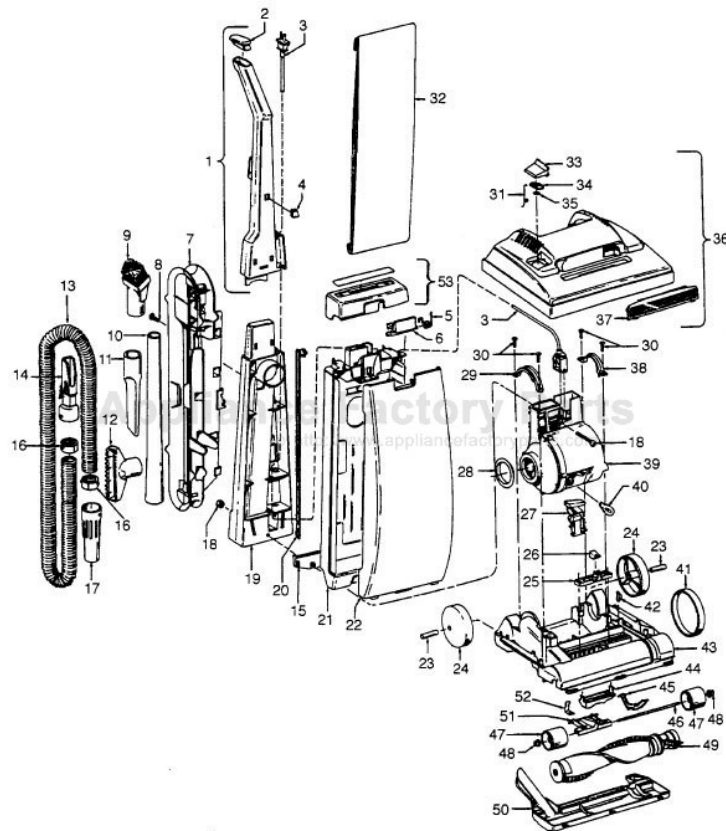

[Find Your HOOVER Vacuum Cleaner Parts - Select From 1456 Models](#)

----- Manual continues below part list -----