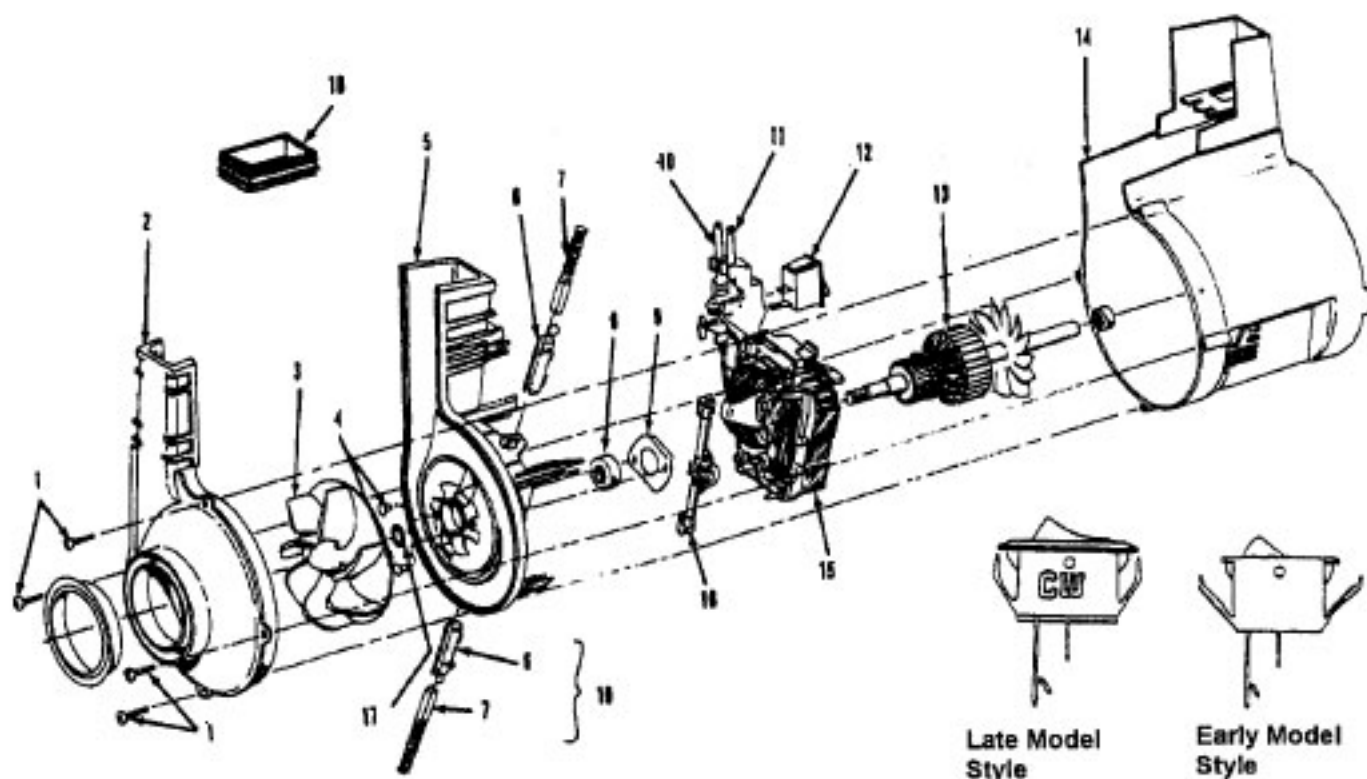

Ref. No.	Part No.	Description
	43576142	Motor Assem. Comp.
	43576181	Motor Assem. Comp. (Replaced by 43576204)
1	214793DA	Screw-Self Tapping (4)
2	38736033	Fan Chamber
3	38755030	Fan
4	N/A	Rivet - Semi Tubular (2)
5	N/A	Motor Housing Assem.
6	N/A	Motor Brush Holder (2)
7	N/A	Motor Brush Assem. (2)
8	N/A	Bearing
9	N/A	Bearing Retainer
10	36914004	Switch Bus Bar
11	39116005	Attachment Terminal
12	28218043	Switch Assem. - Early Models (Prior to 5/96)
	28161062	Switch Assem. - Late Models (After 5/96)
13	N/A	Armature/Bearing Assem.
14	37194046	Motor End Cap Assem. - MW
15	N/A	Field Assem.
16	N/A	Lamp Holder Assem.
17	21312793	Washer
18	38783020	Duct Seal
19	41311016	Motor Brush Holder Assem.

ITEMS NOT ILLUSTRATED

38781013	Duct Seal (8 1/2" Long adhesive backed foam seal used on early models in place of item 18)
54821001	Tape (Roll)