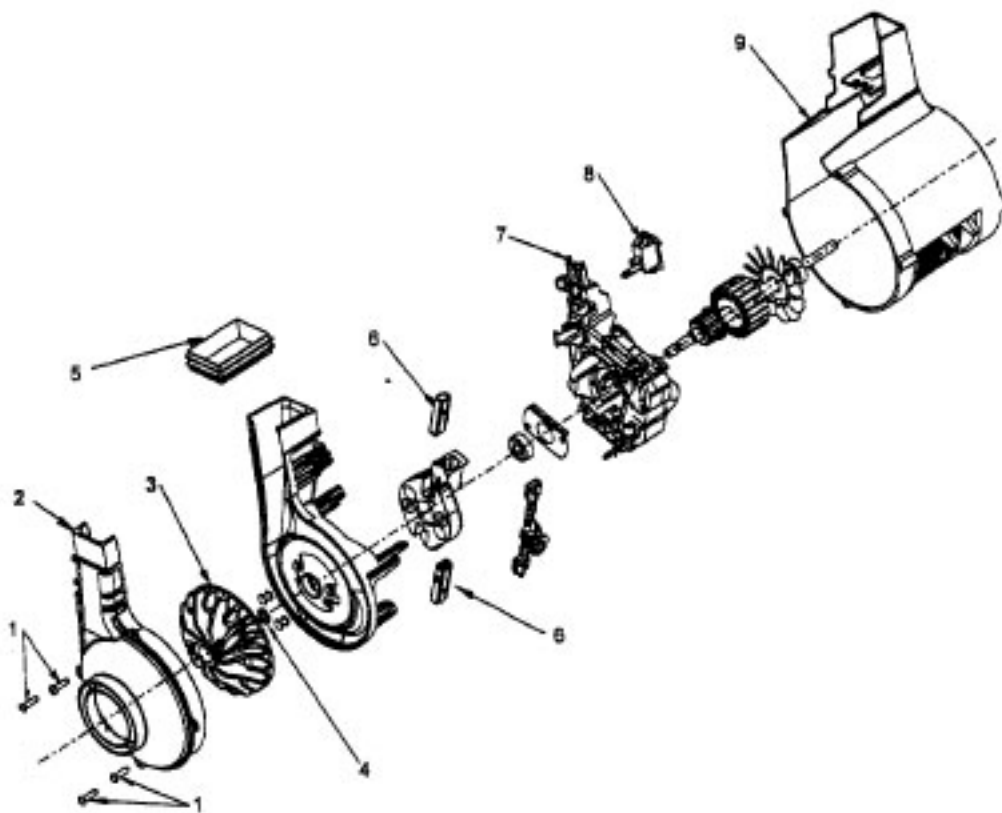

Motor - 43576200 - 12 Amp
43576199 - 12 Amp
43576204 - 8 Amp
43576205 - 12 Amp

Breathe Easy - WidePath Models
Elite / Legacy Style Models
Breathe Easy with headlight Models
Non- Headlight Elite / Legacy Models

Ref. No.	Part No.	Description
	43576200	Motor Assembly Complete
	43576199	Motor Assembly Complete
	43576204	Motor Assembly Complete
	43576205	Motor Assembly Complete
1	214793DA	Screw-Self Tapping (4)
2	38736033	Fan Chamber
3	43565006	Fan/Nut Assembly
4	21312793	Washer
5	38783020	Duct Seal
6	41311022	Motor Brush Assem. (2)
7	36914006	Switch Bus Bar
8	28161068	Switch Assembly
9	37194046	Motor End Cap Assembly -ABE