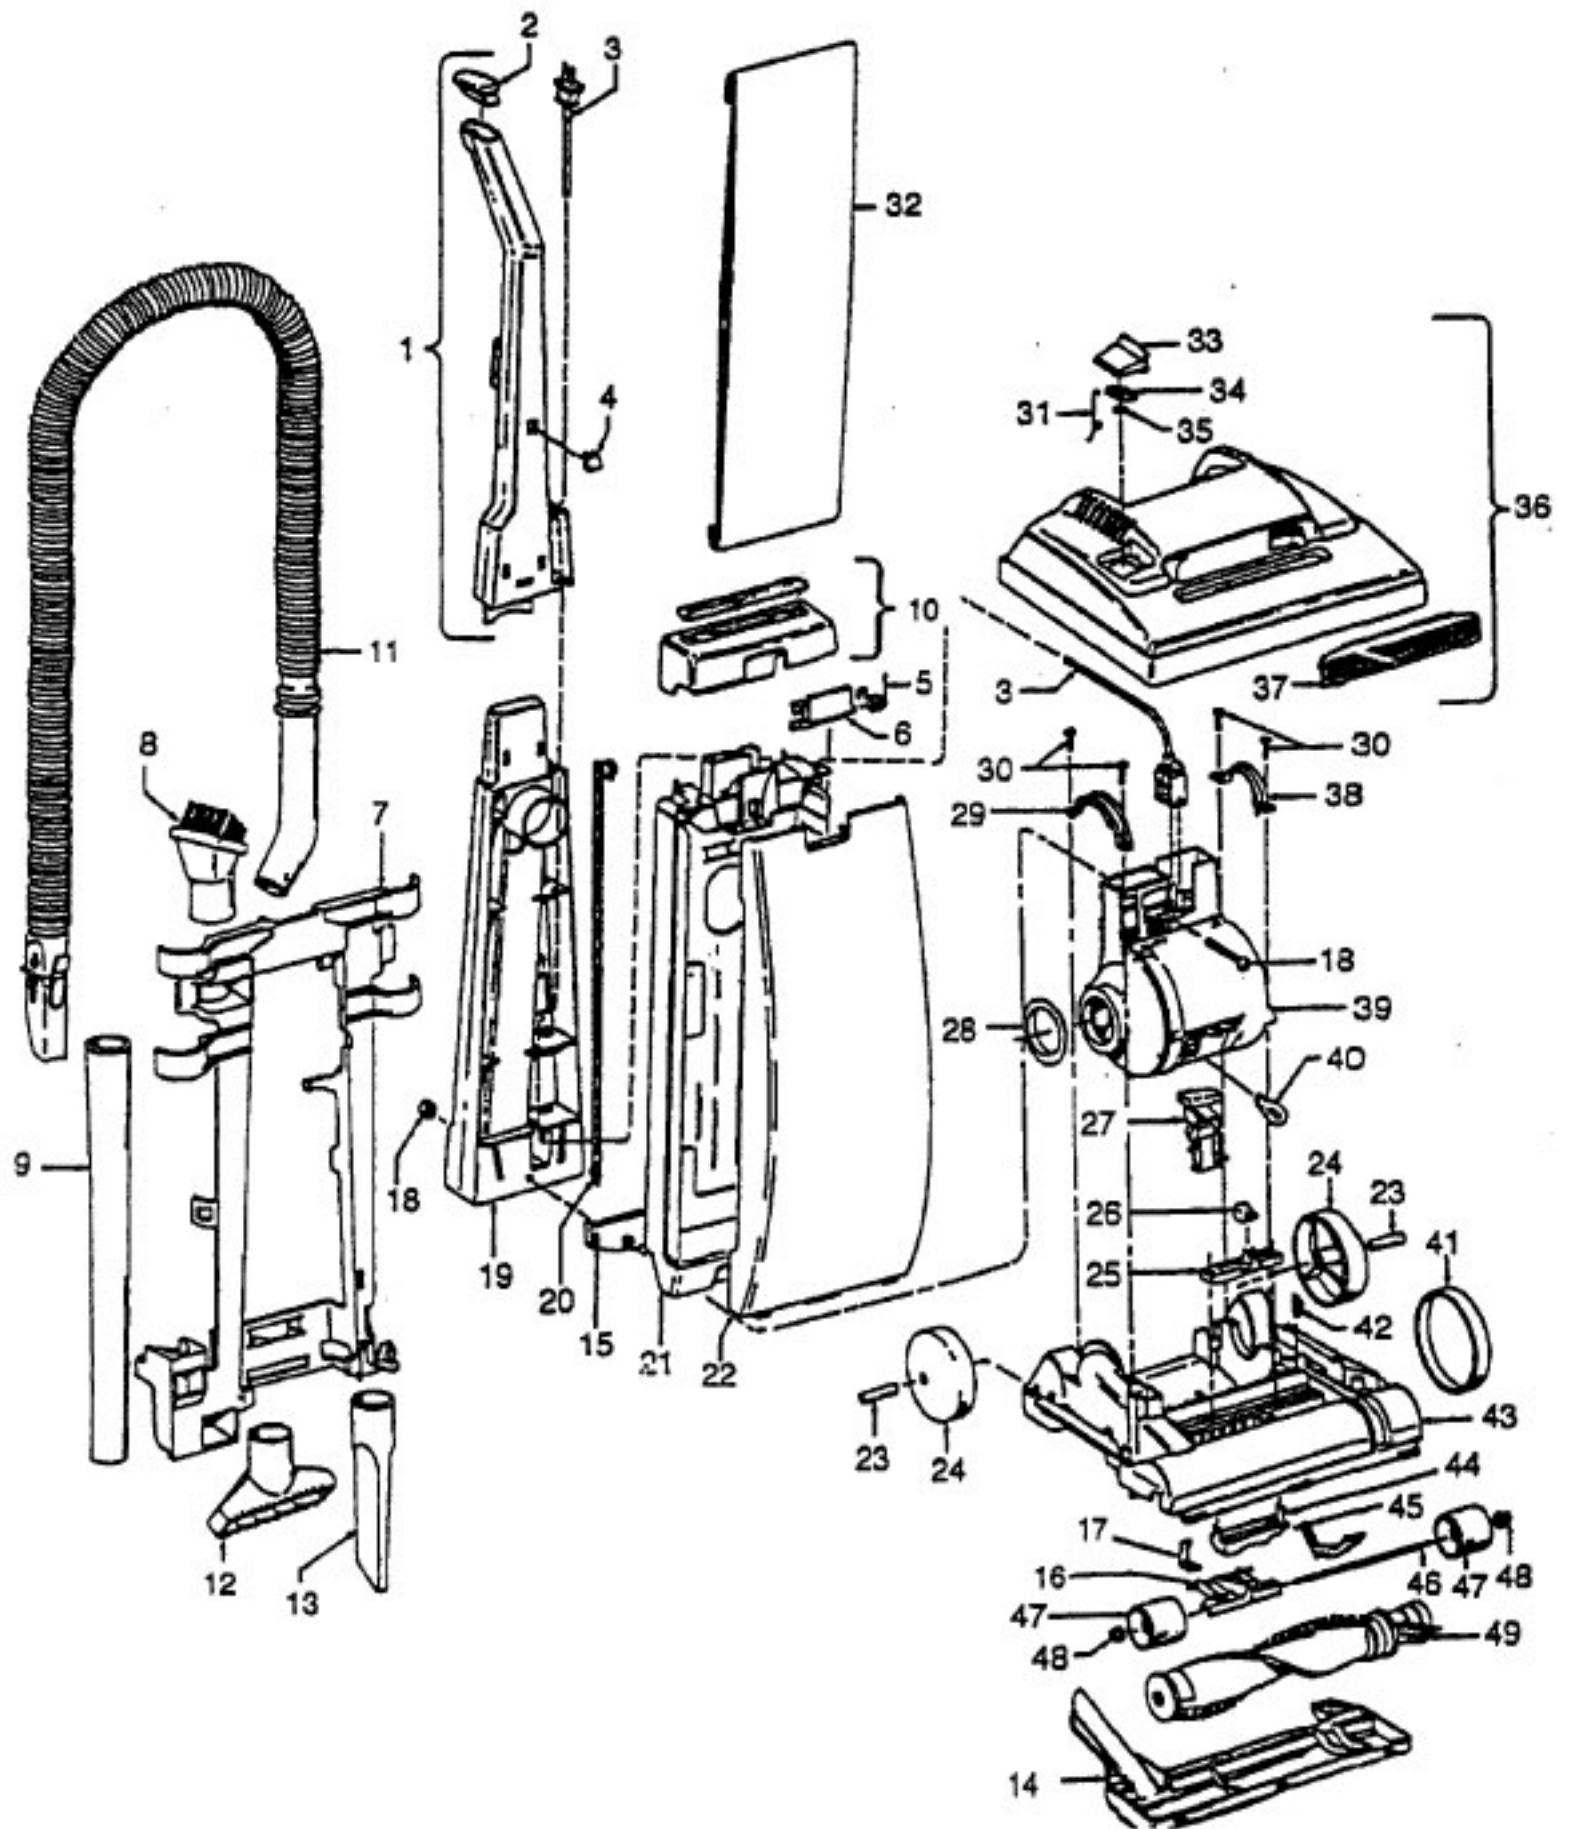

Ref. No.	Part No.	Description
1	48663160	Upper Handle Assem. - ABE
2	37911079	Handle Cap - ABE
3	46388043	Attachment Cord - AG- 30 Ft.
4	37911061	Plug
5	38355008	Spring
6	36151006	Latch
7	36433110	Tool Rack - ABE
8	43414145	Dusting Brush - AG
9	38634078	Ext. Tube - AG
10	37959105	Bag Housing Cap
11	43434237	Hose Assem. - ABX / AG
12	38614029	Furniture Nozzle - AG
13	38617024	Crevice Tool - AG
14	37245017	Bottom Plate - AG
15	36425081	Bag Housing Bracket
16	43248059	Front Wheel Assem. (Incl. It. 45, 49, 47)
17	34572002	Cam Actuator Spring - FW
18	40201085	Nut & Bolt
19	39464005	Lower Handle - ABE
20	38456036	Switch Control Rod - ABB
21	37254068	Bag Housing
22	Note: All Bag Hsg. Doors include items 5 & 6 37257276	Bag Hsg Door - ABM - U5064-940
	42255067	Bag Housing Door - MR - U5061-900
	42255068	Bag Housing Door - ADJ - U5062-900
	42255069	Bag Housing Door - AFS - U5068-900
	42255112	Bag Housing Door - ACT - U5074-900
23	31523012	Wheel Shaft - AG
24	38522011	Rear Wheel - AG
25	38567008	Cam Actuator - KE
26	38421070	Indicator Knob - ABE
27	38458022	Handle Release Lever - AG
28	38784016	Seal
29	36131057	Motor Retainer Cap -R.H.
30	21447217	Screw - Self Tapping
31	38351013	Spring
32	4010001A	Throw Away Bag - 3 Pk.
33	37257022	Door Assembly- ABM - U5064-940
	37257283	Door Assembly - MR - U5061-900
	37257284	Door Assembly - ADJ - U5062-900
	37257285	Door Assembly - AFS - U5068-900
	37257286	Door Assembly - ACT - U5074-900
34	Not Applicable	Seal
35	Not Applicable	Speed Nut
36	42252B31	Hood - ABM - U5064-940
	42252B51	Hood - MR - U5061-900
	42252B53	Hood - ADJ - U5062-900
	42252B56	Hood - AFS - U5068-900
	42252B57	Hood - ACT - U5074-900

Ref. No.	Part No.	Description
37	39383098	Dirt Finder Lens
38	36131090	Motor Retainer Cap - L.H.
39	43576199	Motor - 12 amp - (P-364)
40	27313101	Dirt Finder Lamp
41	38528040	Belt
42	13261AY	Rug Nozzle Rib Shoe
43	42243001	Main Body Assem.- (Incl. It. 23,24,27,42) (Also order 34123056 Gasket)
44	38563011	Nozzle Height Adj. Cam
45	Not available	Lever (Use wheel assem. 43248059)
46	Not available	Wheel Shaft - AY (Use wheel assembly 43248059)
47	Not available	Wheel - AG (Use wheel assem. 43248059)
48	36131056	Wheel Retainer - BZ
49	48414081	Agitator (P. - 204)

Items Not Illustrated

3944201P	Cord Wrap
34123056	Gasket - Main Body

PACKAGING MATERIAL

56511B16	Owner Manual
58185184	Carton - Common