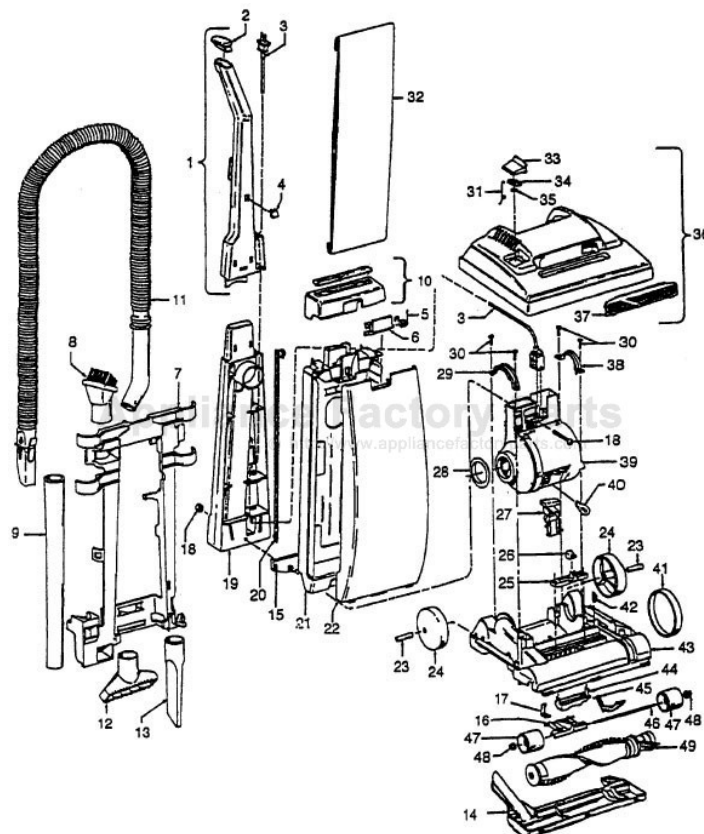

[Find Your HOOVER Vacuum Cleaner Parts - Select From 1456 Models](#)

----- Manual continues below part list -----