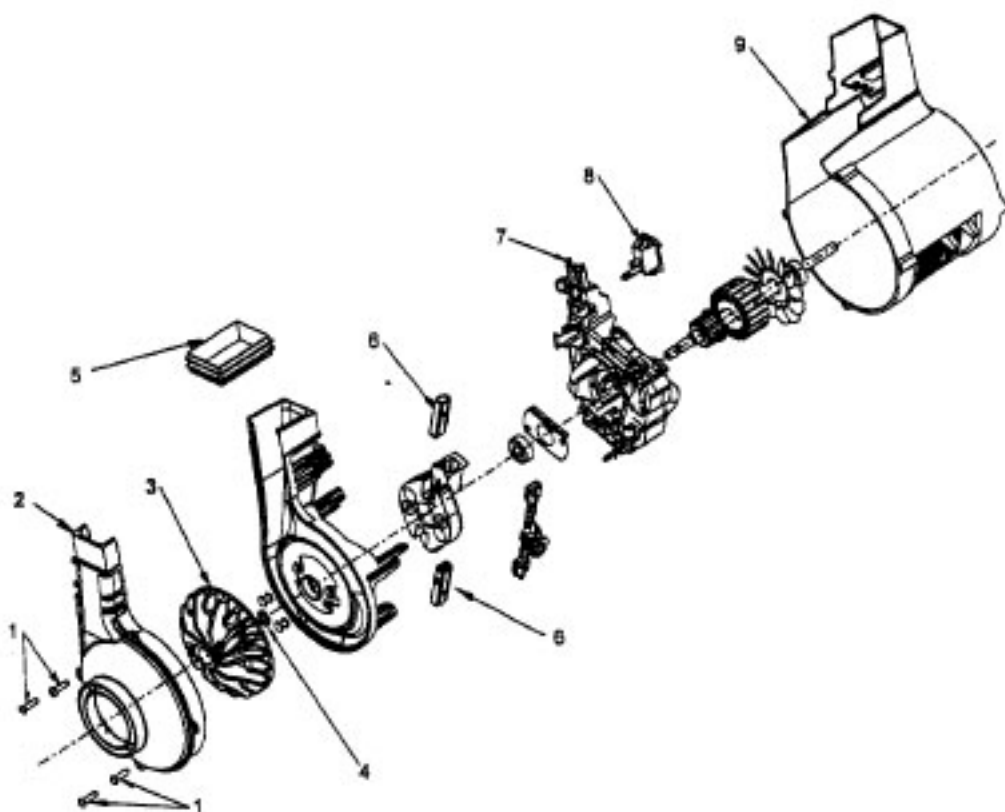

Motor - 43576200 - 12 Amp
43576199 - 12 Amp
43576204 - 8 Amp
43576205 - 12 Amp

Breathe Easy - WidePath Models
Elite / Legacy Style Models
Breathe Easy with headlight Models
Non- Headlight Elite / Legacy Models

Ref. No.	Part No.	Description
	43576200	Motor Assembly Complete
	43576199	Motor Assembly Complete
	43576204	Motor Assembly Complete
	43576205	Motor Assembly Complete
1	214793DA	Screw-Self Tapping (4)
2	38736033	Fan Chamber
3	43565006	Fan/Nut Assembly
4	21312793	Washer
5	38783020	Duct Seal
6	41311022	Motor Brush Assem. (2)
7	36914006	Switch Bus Bar
8	28161068	Switch Assembly
9	37194046	Motor End Cap Assembly -ABE