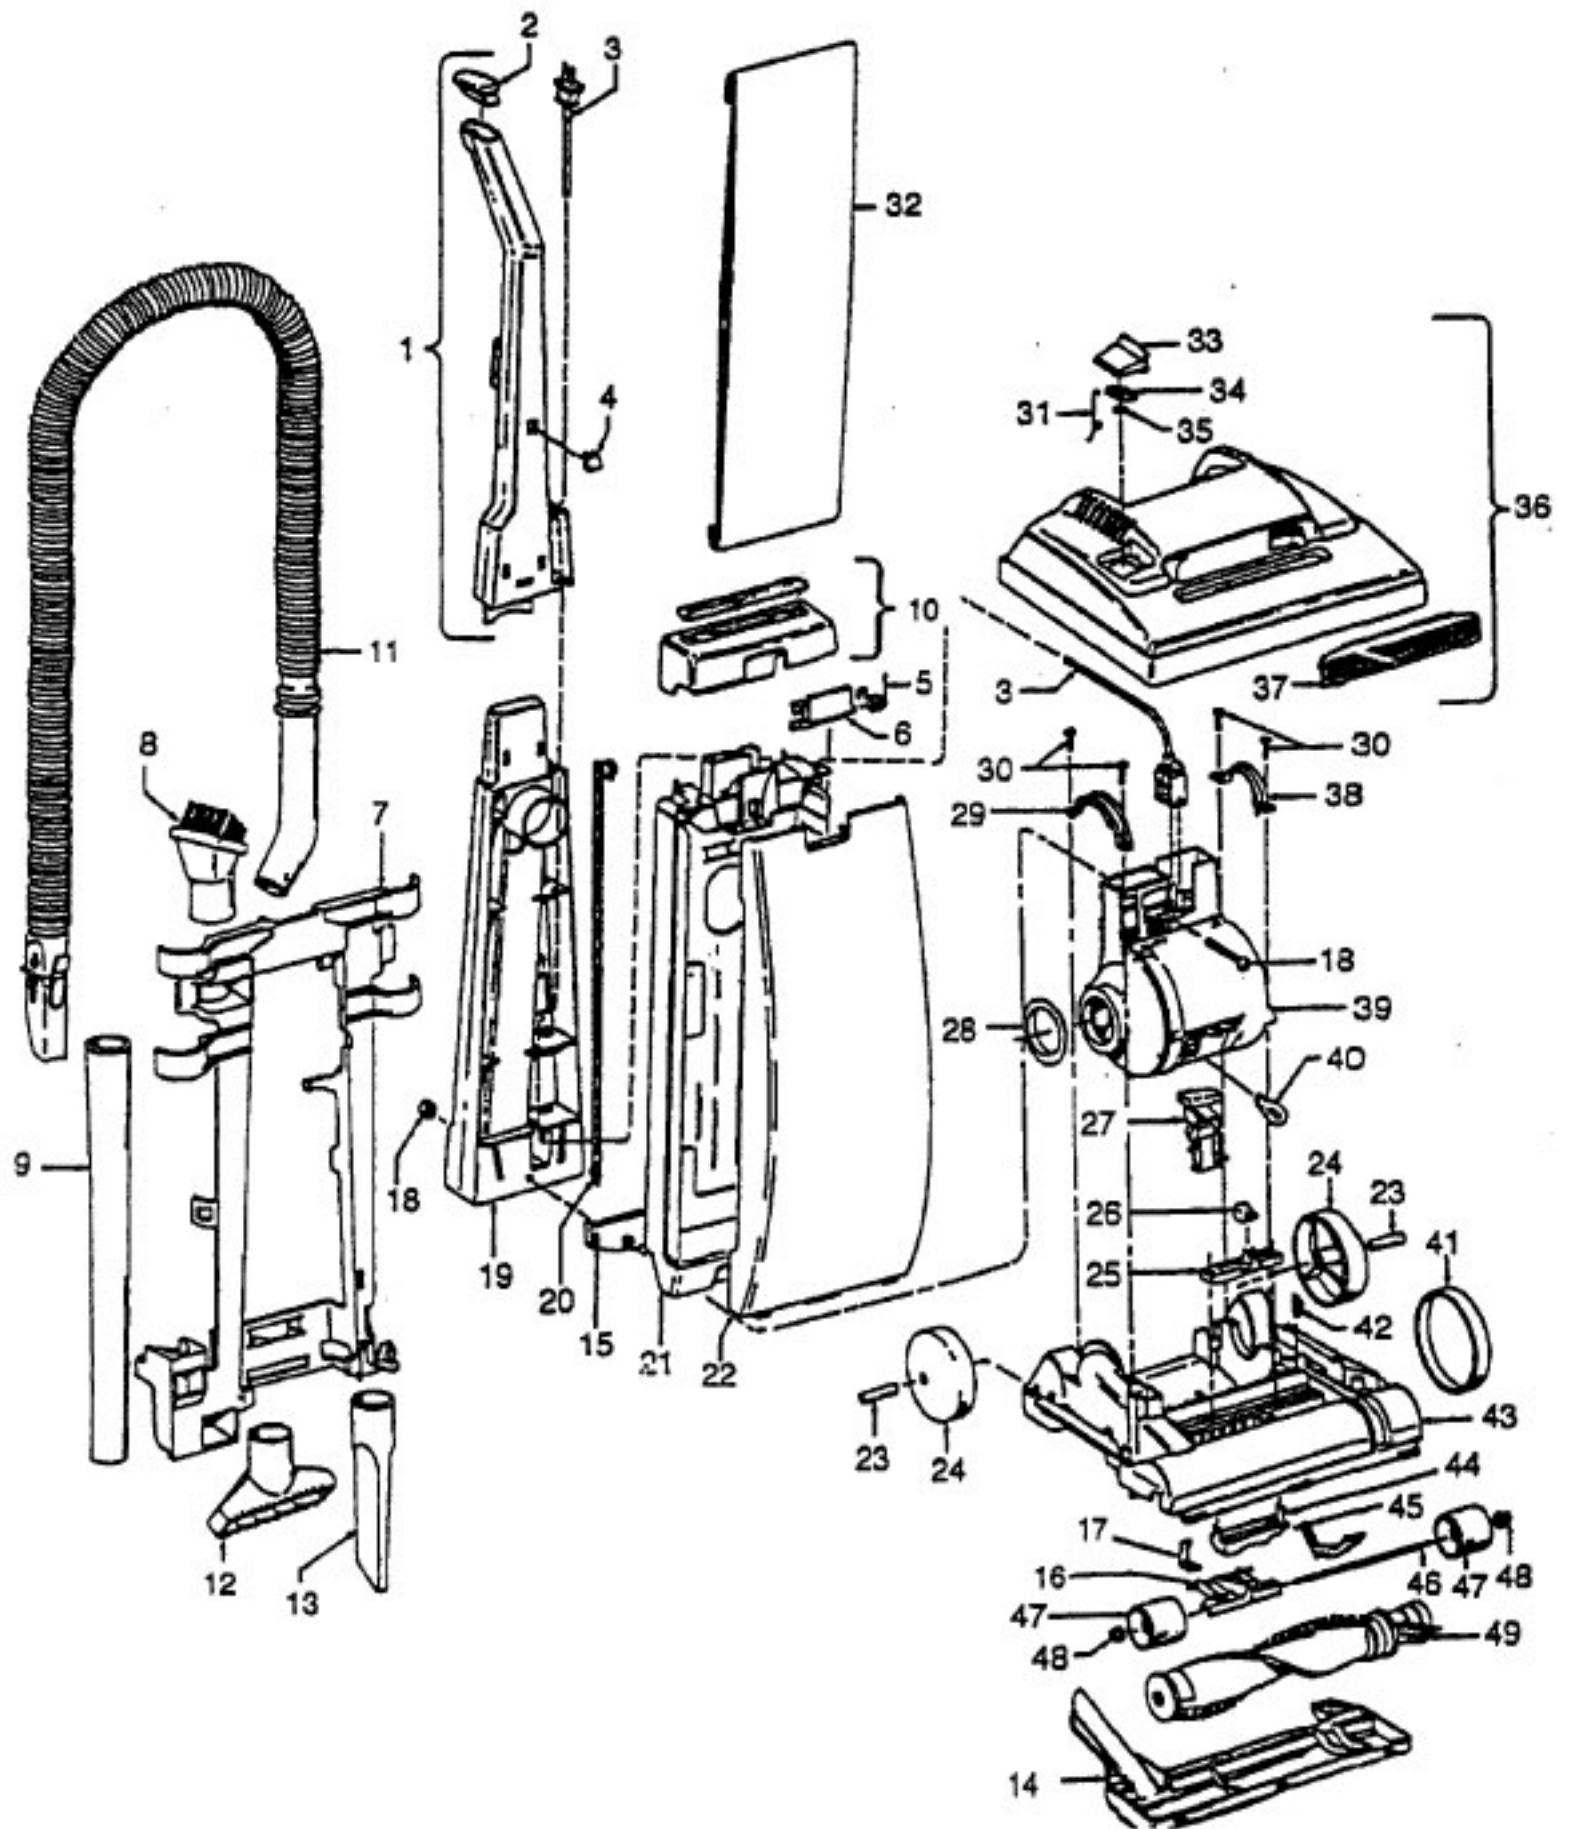

This Owner's Manual is provided and hosted by [Appliance Factory Parts](#).

HOOVER U5074-900 Owner's Manual

[Shop genuine replacement parts for HOOVER
U5074-900](#)

[Find Your HOOVER Vacuum Cleaner Parts - Select From 1456 Models](#)

----- Manual continues below part list -----

Available Replacement Parts for HOOVER U5074-900

H-38528040	BELT VACUUM HOOVER OEM (1 PACK)
48414036	HOOVER ELITE BRUSH ROLLER
H-4010001A	VACUUM BAG OEM HOOVER 3 PACK
H-43267002	AGITATOR BEARING ASM
K-109289	BULB

Ref. No.	Part No.	Description
	48414081	Agitator Assem. Complete (Natural Bristles)
	48414075	Agitator Assem. Complete (Blue Bristles)
1	36423016	Thread Guard - RH
2	43267002	Agitator Bearing Assem. (2)
3	21347003	Conical Washer (2)
4	36422022	Agitator End (2)
5	N/A	Agitator Body
6	32724013	Agitator Shaft
7	36423017	Thread Guard - LH - AG