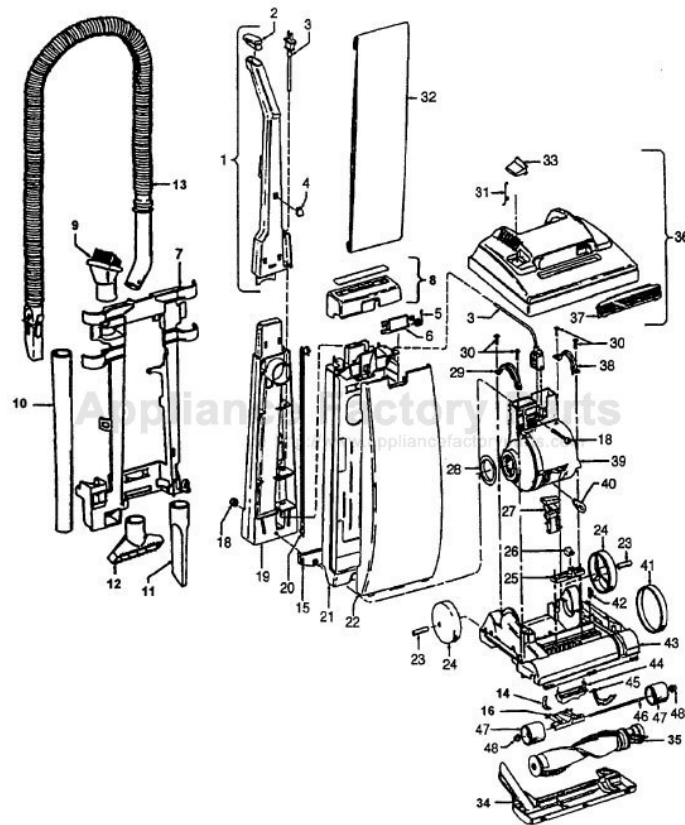

[Find Your HOOVER Vacuum Cleaner Parts - Select From 1456 Models](#)

----- Manual continues below part list -----