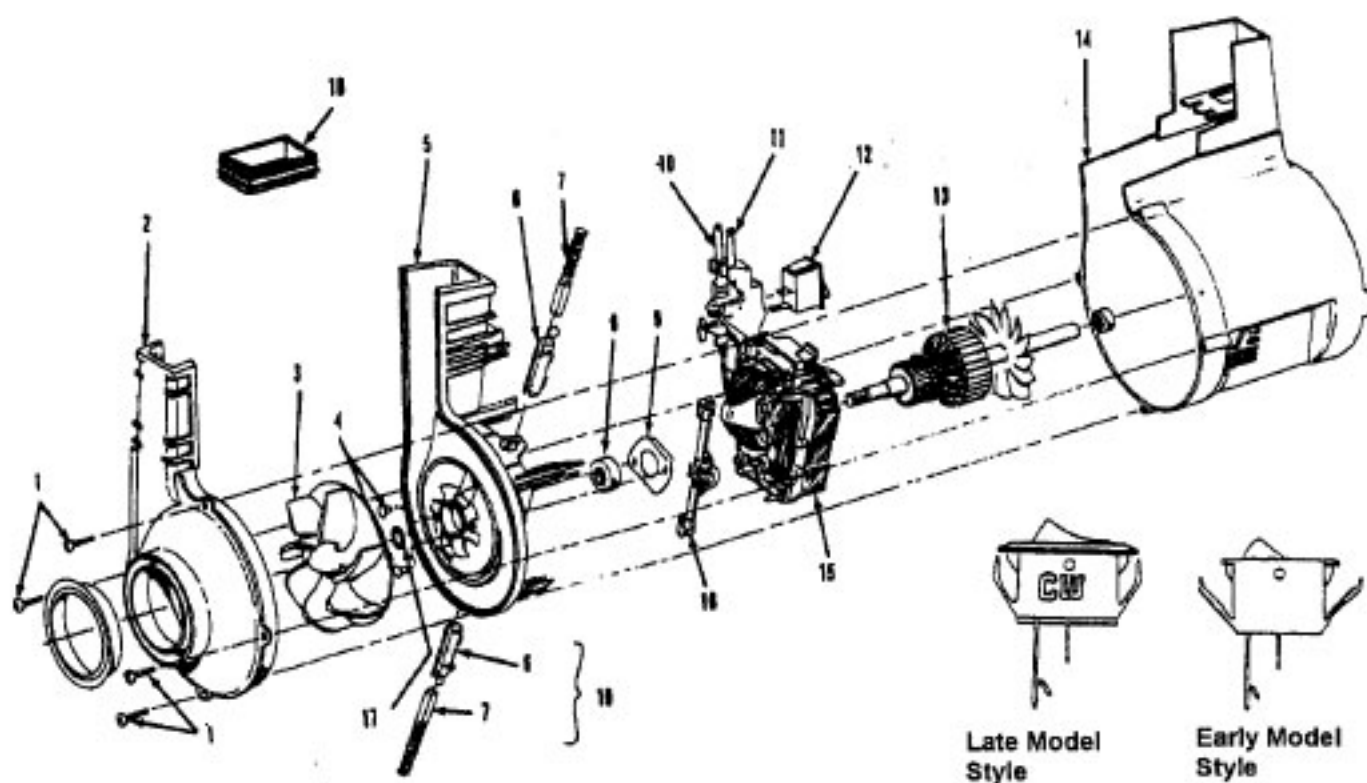

Ref. No.	Part No.	Description
	43576142	Motor Assem. Comp.
	43576181	Motor Assem. Comp. (Replaced by 43576204)
1	214793DA	Screw-Self Tapping (4)
2	38736033	Fan Chamber
3	38755030	Fan
4	N/A	Rivet - Semi Tubular (2)
5	N/A	Motor Housing Assem.
6	N/A	Motor Brush Holder (2)
7	N/A	Motor Brush Assem. (2)
8	N/A	Bearing
9	N/A	Bearing Retainer
10	36914004	Switch Bus Bar
11	39116005	Attachment Terminal
12	28218043	Switch Assem. - Early Models (Prior to 5/96)
	28161062	Switch Assem. - Late Models (After 5/96)
13	N/A	Armature/Bearing Assem.
14	37194046	Motor End Cap Assem. - MW
15	N/A	Field Assem.
16	N/A	Lamp Holder Assem.
17	21312793	Washer
18	38783020	Duct Seal
19	41311016	Motor Brush Holder Assem.

ITEMS NOT ILLUSTRATED

38781013	Duct Seal (8 1/2" Long adhesive backed foam seal used on early models in place of item 18)
54821001	Tape (Roll)