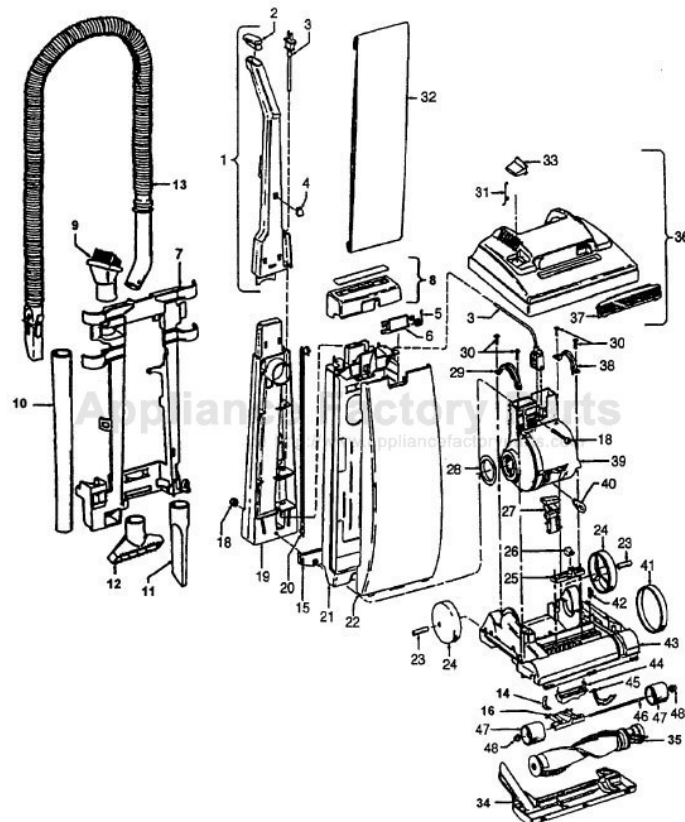

[Find Your HOOVER Vacuum Cleaner Parts - Select From 1456 Models](#)

----- Manual continues below part list -----