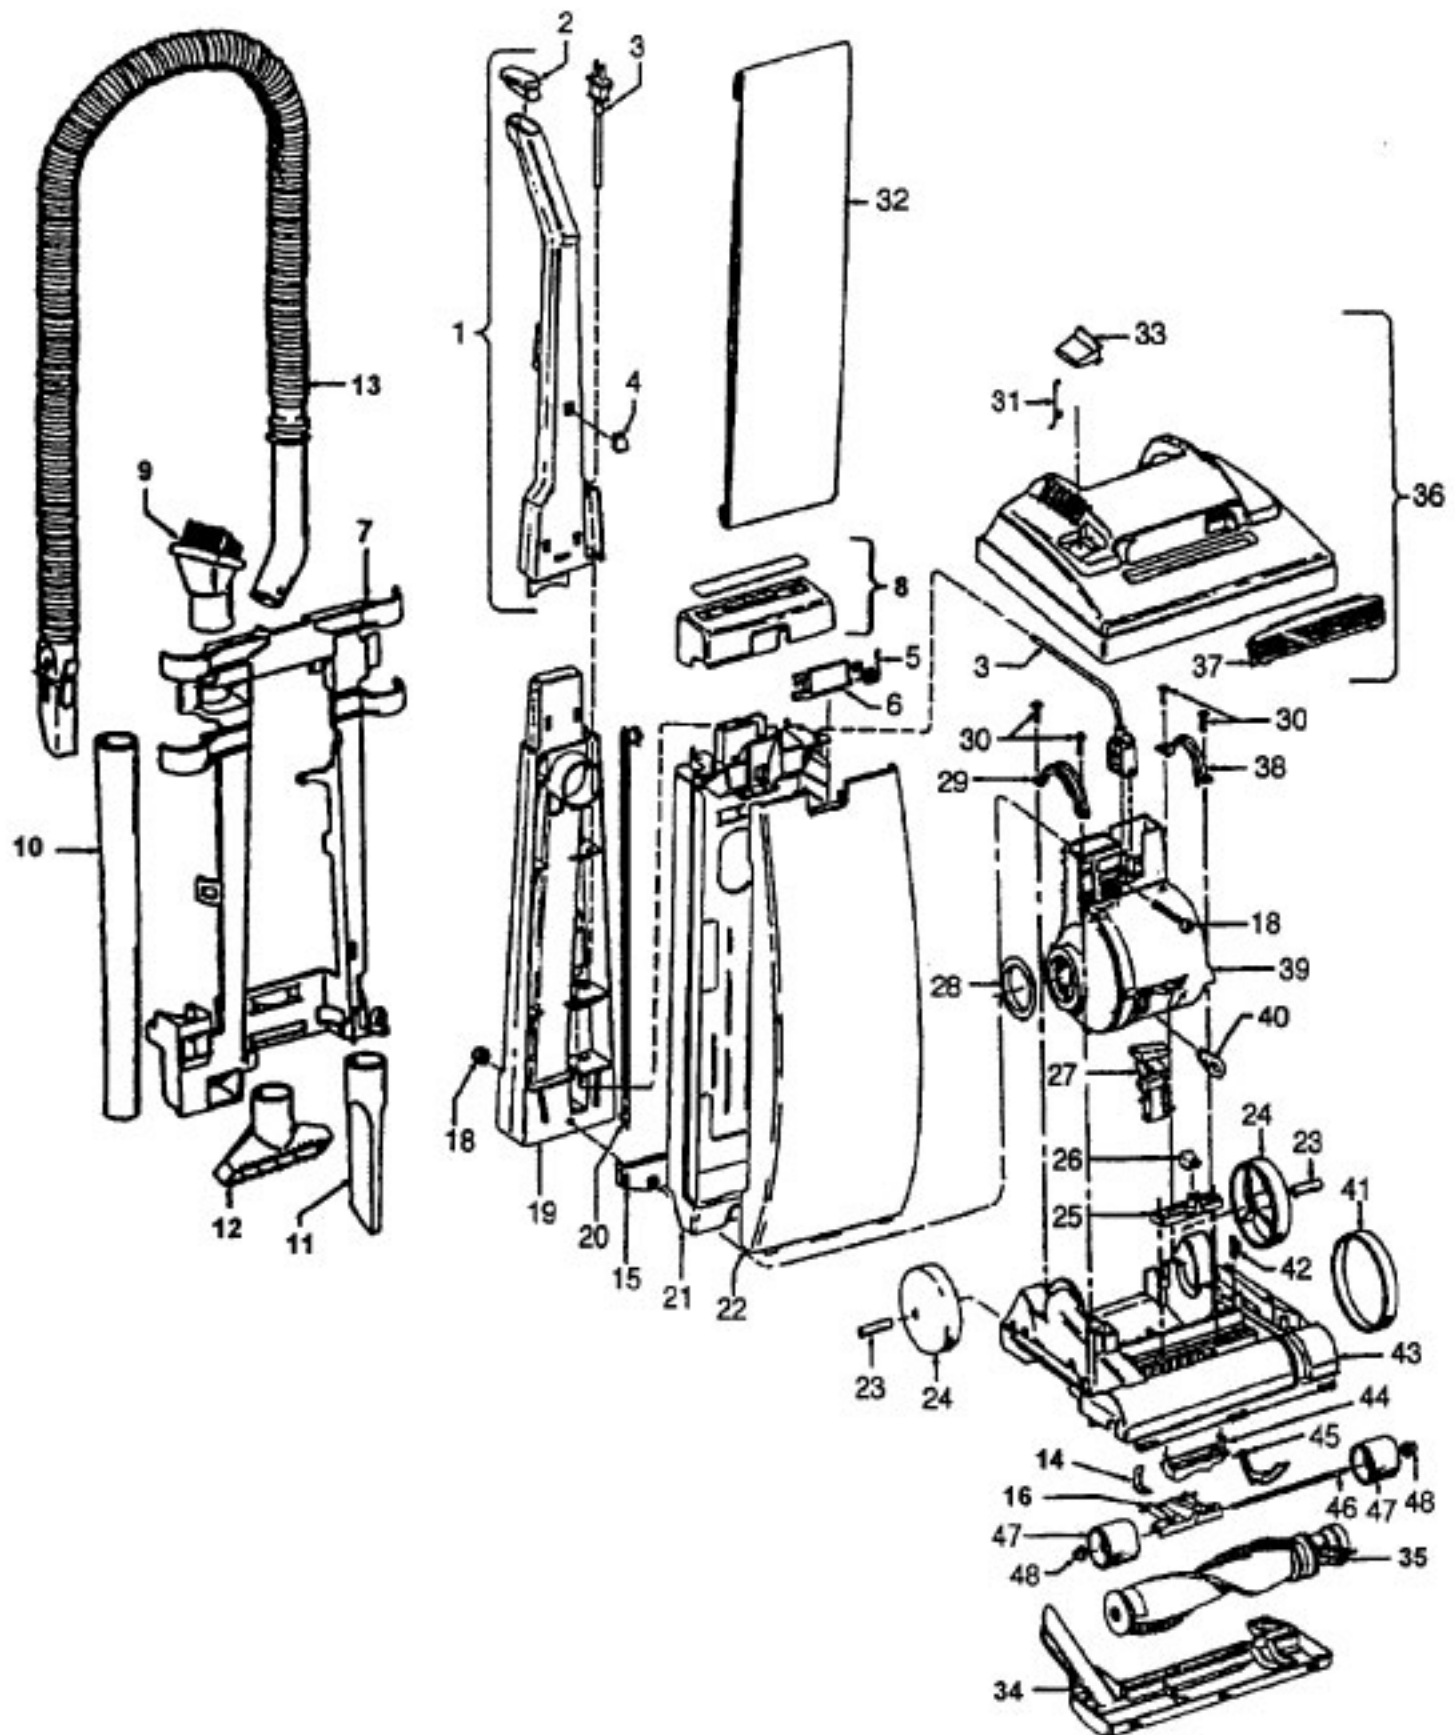

Elite
Preferred
Futura

Model U5070-930, U5096-930
Model U5093-900, U5093-940, *U5093-950, U5095-920
Model U5098-930

**Elite
Preferred
Futura**

**Model U5070-930, U5096-930
Model U5093-900, U5093-940, *U5093-950, U5095-920
Model U5098-930**

Ref. No.	Part No.	Description	Ref. No.	Part No.	Description
1	48663160	Upper Handle Assem.			
2	39458057	Handle Grip - U5070-930 prior to 4/98, U5093-900, U5093-940 prior to 12/01, U5095-920	34	37245108	Bottom Plate - U5070-930 prior to 4/98, U5095-920
	37911079	Handle Cap - U5070-930 after 4/98, U5093-940 after 12/01, U5096-930, U5098-930		37245017	Bottom Plate - AG - U5070-930 after 4/98, U5093-900, U5093-940, U5096-930, U5098-930
3	46388027	Cord - AG - 35 Ft.	35	48414081	Agitator (P-204)
	46388043	Cord - AG - 30' - 12 Amp - U5093-940		48414079	Agitator - U5093-940 (P-203)
4	37911038	Plug - ABE		Note: All Hood Assembly's include items 33 and 37	
5	38355008	Spring	36	42252031	Hood Assem -AAY - U5070-930
6	36151006	Latch		42252A77	Hood Assem. - ABY - U5095-920
7	36433110	Tool Rack - ABE		42252399	Hood Assem. - MB - U5096-930
	36433098	Tool Rack -ABE -U5093-900, U5093-940		42252A76	Hood Assem. - AAY - U5098-930
				42252B15	Hood Assem. - ACF - U5093-900
8	37959105	Bag Hsg. Cap		42252B19	Hood Assem. - ACF - U5093-940
9	43414145	Dusting Brush - Friction	37	39383098	Dirt Finder Lens - KC
10	38634078	Ext. Tube - AG	38	36131090	Motor Retainer - ABE - LH
11	38617024	Crevice Tool - AG	39	43576142	Motor (P-202)
12	38614029	Furniture Nozzle - AG		43576199	Motor - 12 Amp - U5093-940 (P. 364)
13	43434237	Hose Assem. Comp.	40	27313101	Dirt Finder Lamp
14	34572002	Cam Actuator Spring - FW	41	38528027	Belt
15	36425081	Bag Hsg. Bracket	42	13261AY	Rug Nozzle Rib Shoe
16	43248059	Front Wheel Assem. (Incl. It. 45,46,47)	43	42243001	Main Body Assem. (Incl. It. 23,24,27,42)
18	40201085	Nut & Bolt	44	38563011	Nozzle Height Adj. Cam.
19	39464005	Lower Handle - ABE	45	38452089	Lever (Use wheel assem. 43248059)
20	38456036	Switch Control Rod - ABB	46	32563012	Wheel Shaft - AY (Use 43248059)
21	37254068	Bag Housing - U5070-930, U5096-930, U5098-930	47	N/A	Wheel - AG (Use 43248059)
	37254069	Bag Housing - U5093-900, U5093-940, U5095-920	48	36131056	Wheel Retainer- BZ
	Note: All Bag Housing Doors include items 5 and 6		Items Not Illustrated		
22	37257222	Bag Hsg. Door - AAY - U5070-930		3944201P	Cord Wrap
	37257186	Bag Hsg. Door - ABE - U5095-920	PACKAGING MATERIAL		
	37257251	Bag Hsg. Door - MB - U5096-930		56511A21	Owner Manual
	37257252	Bag Hsg. Door - AAY - U5098-930		56511B16	Owner Manual - U5093-940
	37257270	Bag Hsg. Door - ACF - U5093-900, U5093-940		58185184	Carton - Common
23	31523012	Wheel Shaft		58347027	Cleaning Tool Carton
24	38522011	Rear Wheel - AG		58385020	Hard Bag Support
25	38567008	Cam Actuator - KE	* Model U5093-950 is similar to the U5093-900 with the exception of carton graphics.		
26	38421070	Indicator Knob - ABE			
27	38458022	Handle Release Lever - AG			
28	38784016	Seal			
29	36131057	Motor Retainer Cap - RH			
30	21447217	Screw-Self Tapping			
31	38351013	Spring			
32	4010001A	Throw - Away Bag - 3 Pak			
33	37257027	Door Assem -AAY -U5070-930, U5098-930			
	37257057	Door Assem. -ABY - U5095-930			
	37257155	Door Assem. MB - U5096-930			
	37257271	Door Assem. ACF - U5093-900, U5093-940