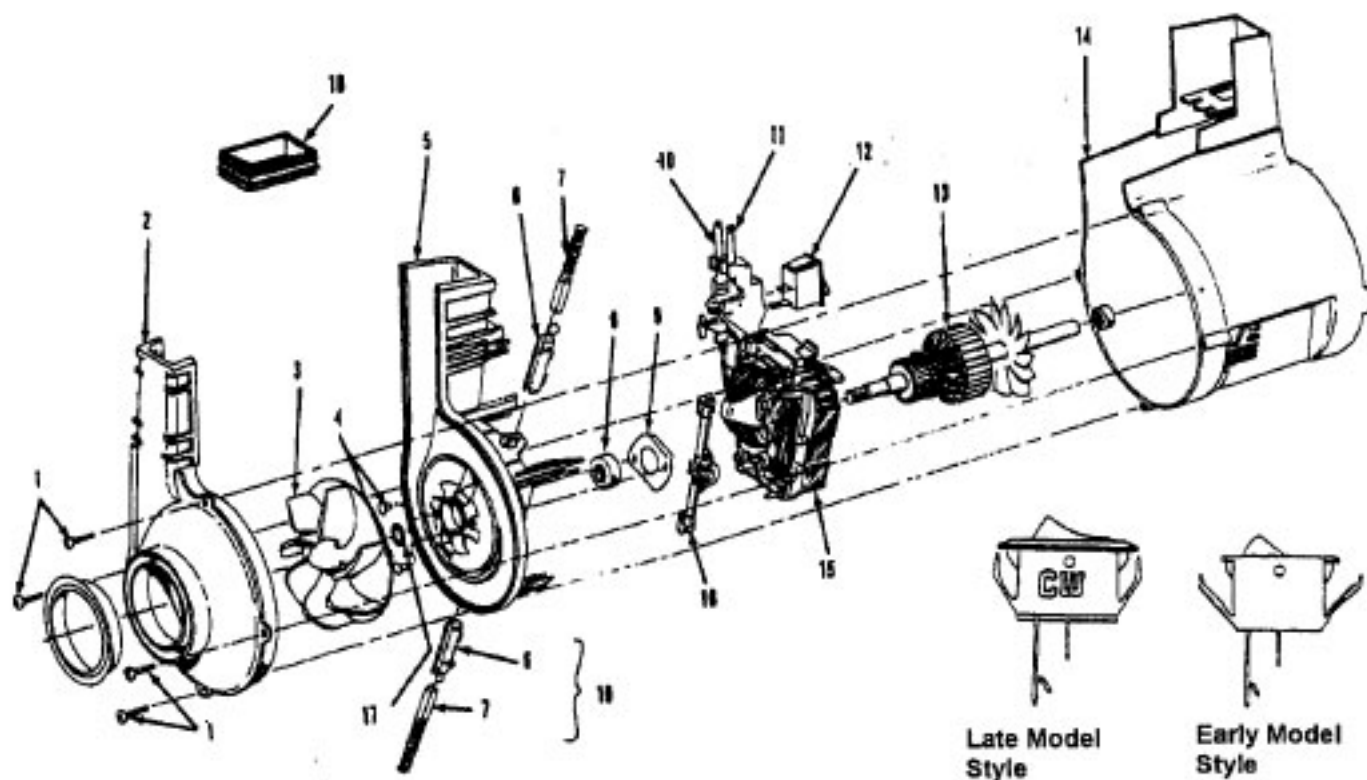

Ref. No.	Part No.	Description
	43576142	Motor Assem. Comp.
	43576181	Motor Assem. Comp. (Replaced by 43576204)
1	214793DA	Screw-Self Tapping (4)
2	38736033	Fan Chamber
3	38755030	Fan
4	N/A	Rivet - Semi Tubular (2)
5	N/A	Motor Housing Assem.
6	N/A	Motor Brush Holder (2)
7	N/A	Motor Brush Assem. (2)
8	N/A	Bearing
9	N/A	Bearing Retainer
10	36914004	Switch Bus Bar
11	39116005	Attachment Terminal
12	28218043	Switch Assem. - Early Models (Prior to 5/96)
	28161062	Switch Assem. - Late Models (After 5/96)
13	N/A	Armature/Bearing Assem.
14	37194046	Motor End Cap Assem. - MW
15	N/A	Field Assem.
16	N/A	Lamp Holder Assem.
17	21312793	Washer
18	38783020	Duct Seal
19	41311016	Motor Brush Holder Assem.

ITEMS NOT ILLUSTRATED

38781013	Duct Seal (8 1/2" Long adhesive backed foam seal used on early models in place of item 18)
54821001	Tape (Roll)