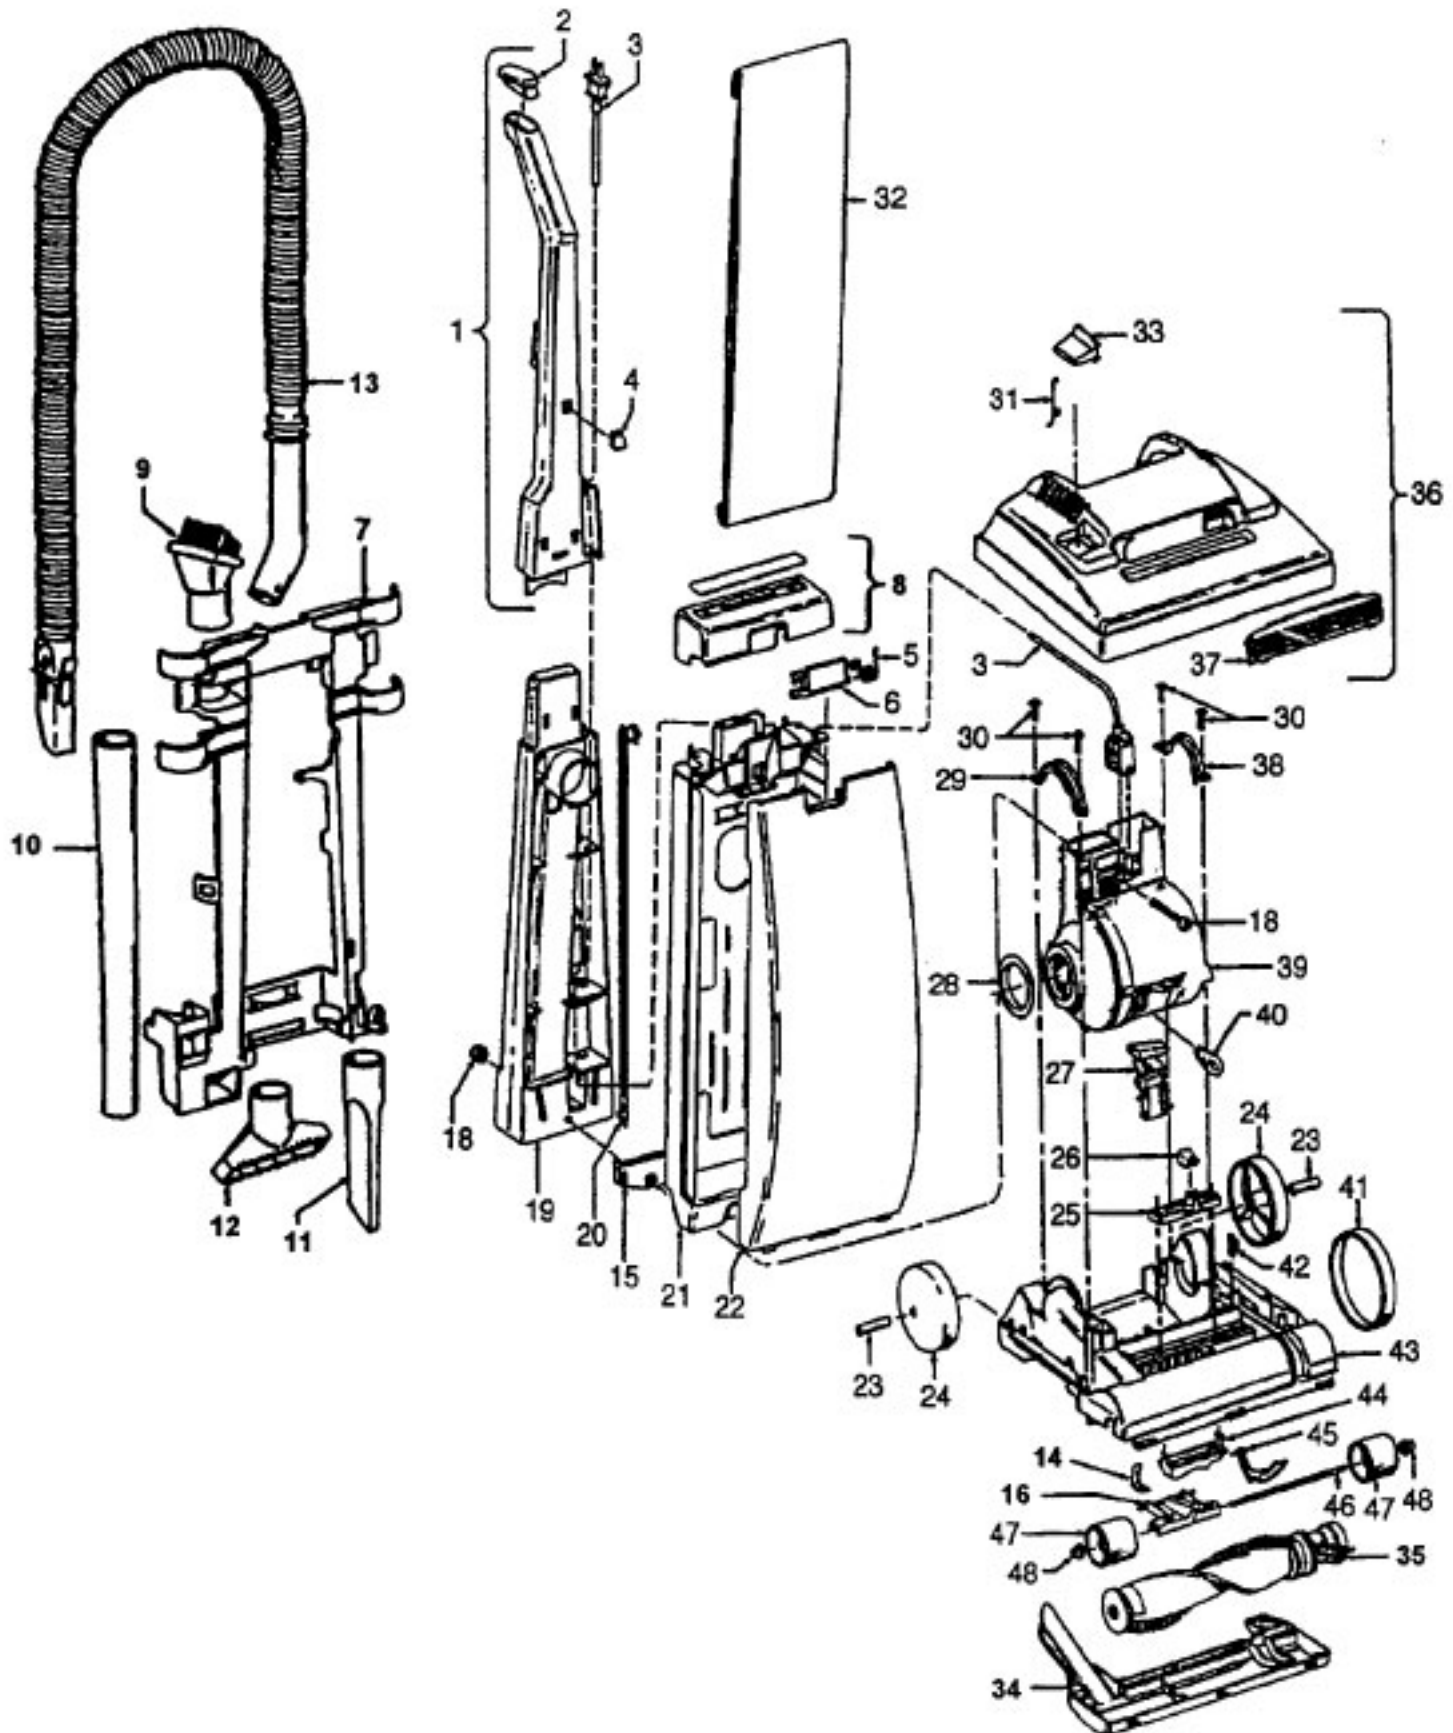

Elite
Preferred
Futura

Model U5070-930, U5096-930
Model U5093-900, U5093-940, *U5093-950, U5095-920
Model U5098-930

**Elite
Preferred
Futura**

**Model U5070-930, U5096-930
Model U5093-900, U5093-940, *U5093-950, U5095-920
Model U5098-930**

Ref. No.	Part No.	Description	Ref. No.	Part No.	Description
1	48663160	Upper Handle Assem.			
2	39458057	Handle Grip - U5070-930 prior to 4/98, U5093-900, U5093-940 prior to 12/01, U5095-920	34	37245108	Bottom Plate - U5070-930 prior to 4/98, U5095-920
	37911079	Handle Cap - U5070-930 after 4/98, U5093-940 after 12/01, U5096-930, U5098-930		37245017	Bottom Plate - AG - U5070-930 after 4/98, U5093-900, U5093-940, U5096-930, U5098-930
3	46388027	Cord - AG - 35 Ft.	35	48414081	Agitator (P-204)
	46388043	Cord - AG - 30' - 12 Amp - U5093-940		48414079	Agitator - U5093-940 (P-203)
4	37911038	Plug - ABE		Note: All Hood Assembly's include items 33 and 37	
5	38355008	Spring	36	42252031	Hood Assem -AAY - U5070-930
6	36151006	Latch		42252A77	Hood Assem. - ABY - U5095-920
7	36433110	Tool Rack - ABE		42252399	Hood Assem. - MB - U5096-930
	36433098	Tool Rack -ABE -U5093-900, U5093-940		42252A76	Hood Assem. - AAY - U5098-930
				42252B15	Hood Assem. - ACF - U5093-900
8	37959105	Bag Hsg. Cap		42252B19	Hood Assem. - ACF - U5093-940
9	43414145	Dusting Brush - Friction	37	39383098	Dirt Finder Lens - KC
10	38634078	Ext. Tube - AG	38	36131090	Motor Retainer - ABE - LH
11	38617024	Crevice Tool - AG	39	43576142	Motor (P-202)
12	38614029	Furniture Nozzle - AG		43576199	Motor - 12 Amp - U5093-940 (P. 364)
13	43434237	Hose Assem. Comp.	40	27313101	Dirt Finder Lamp
14	34572002	Cam Actuator Spring - FW	41	38528027	Belt
15	36425081	Bag Hsg. Bracket	42	13261AY	Rug Nozzle Rib Shoe
16	43248059	Front Wheel Assem. (Incl. It. 45,46,47)	43	42243001	Main Body Assem. (Incl. It. 23,24,27,42)
18	40201085	Nut & Bolt	44	38563011	Nozzle Height Adj. Cam.
19	39464005	Lower Handle - ABE	45	38452089	Lever (Use wheel assem. 43248059)
20	38456036	Switch Control Rod - ABB	46	32563012	Wheel Shaft - AY (Use 43248059)
21	37254068	Bag Housing - U5070-930, U5096-930, U5098-930	47	N/A	Wheel - AG (Use 43248059)
	37254069	Bag Housing - U5093-900, U5093-940, U5095-920	48	36131056	Wheel Retainer- BZ
	Note: All Bag Housing Doors include items 5 and 6		Items Not Illustrated		
22	37257222	Bag Hsg. Door - AAY - U5070-930		3944201P	Cord Wrap
	37257186	Bag Hsg. Door - ABE - U5095-920	PACKAGING MATERIAL		
	37257251	Bag Hsg. Door - MB - U5096-930		56511A21	Owner Manual
	37257252	Bag Hsg. Door - AAY - U5098-930		56511B16	Owner Manual - U5093-940
	37257270	Bag Hsg. Door - ACF - U5093-900, U5093-940		58185184	Carton - Common
23	31523012	Wheel Shaft		58347027	Cleaning Tool Carton
24	38522011	Rear Wheel - AG		58385020	Hard Bag Support
25	38567008	Cam Actuator - KE	* Model U5093-950 is similar to the U5093-900 with the exception of carton graphics.		
26	38421070	Indicator Knob - ABE			
27	38458022	Handle Release Lever - AG			
28	38784016	Seal			
29	36131057	Motor Retainer Cap - RH			
30	21447217	Screw-Self Tapping			
31	38351013	Spring			
32	4010001A	Throw - Away Bag - 3 Pak			
33	37257027	Door Assem -AAY -U5070-930, U5098-930			
	37257057	Door Assem. -ABY - U5095-930			
	37257155	Door Assem. MB - U5096-930			
	37257271	Door Assem. ACF - U5093-900, U5093-940