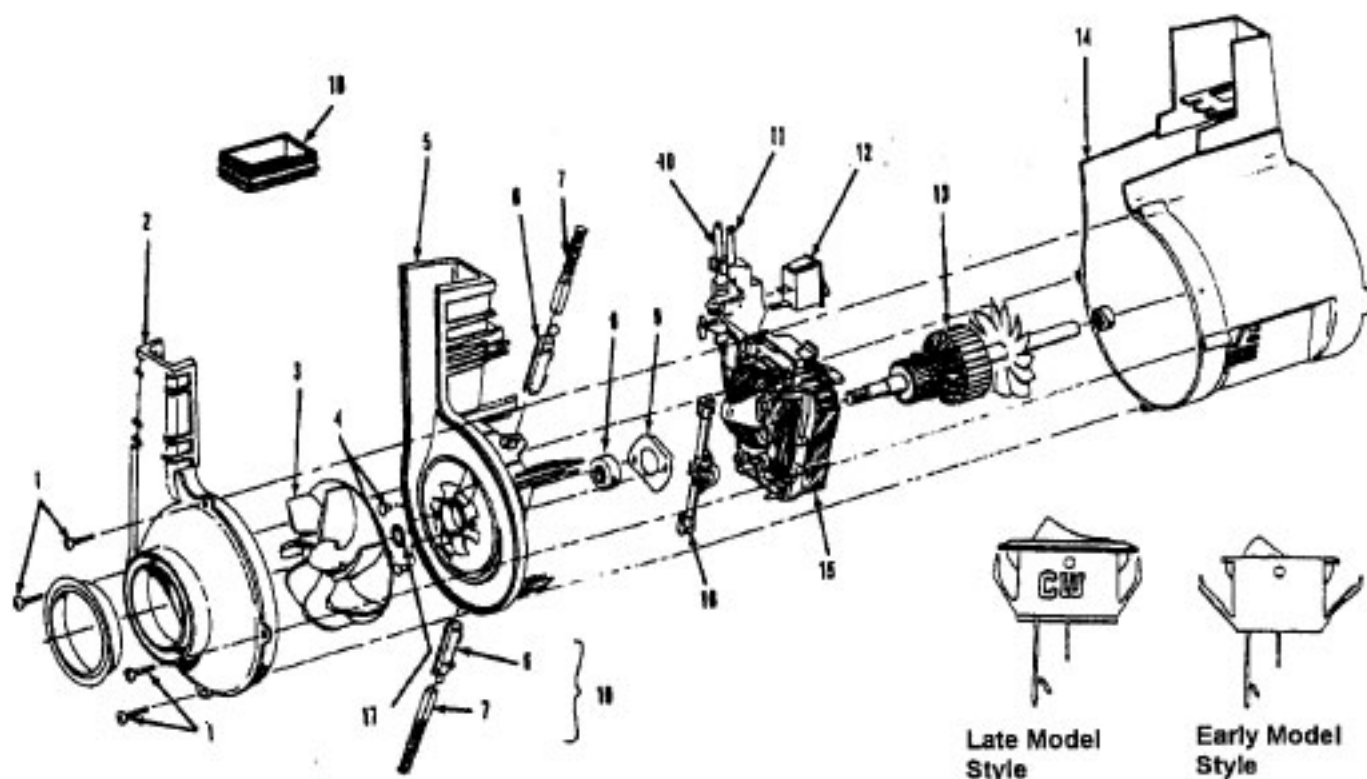

Ref. No.	Part No.	Description
43	42243001	Main Body Assem. (Incl. Items 23,24,27,42)
44	38563011	Nozzle Height Adj. Cam
45	38452089	Lever (Use wheel assem. 43248059)
46	32563012	Wheel Shaft - AY (Use 43248059)
47	43248059	Wheel - AG
48	36131056	Wheel Retainer - BZ
49	48414081	Agitator (P-204)
50	37245108	Bottom Plate - AG
51	43248059	Front Wheel Assem. (Incl. It. 45,46 47)
52	34572002	Cam Actuator Spring - FW
53	36433118	Tool Holder Connector

Model U5095-980 is an ensemble which includes a
Dubl-Duty S1103.

Agitator - 48414081
Agitator - 48414075

Elite/ Elite II/ Dimension/ Legacy/ TurboPOWER/ Caddy Vac - Four Brush
Caddy Vac - Four Brush

Ref. No.	Part No.	Description
	48414081	Agitator Assem. Complete (Natural Bristles)
	48414075	Agitator Assem. Complete (Blue Bristles)
1	36423016	Thread Guard - RH
2	43267002	Agitator Bearing Assem. (2)
3	21347003	Conical Washer (2)
4	36422022	Agitator End (2)
5	N/A	Agitator Body
6	32724013	Agitator Shaft
7	36423017	Thread Guard - LH - AG