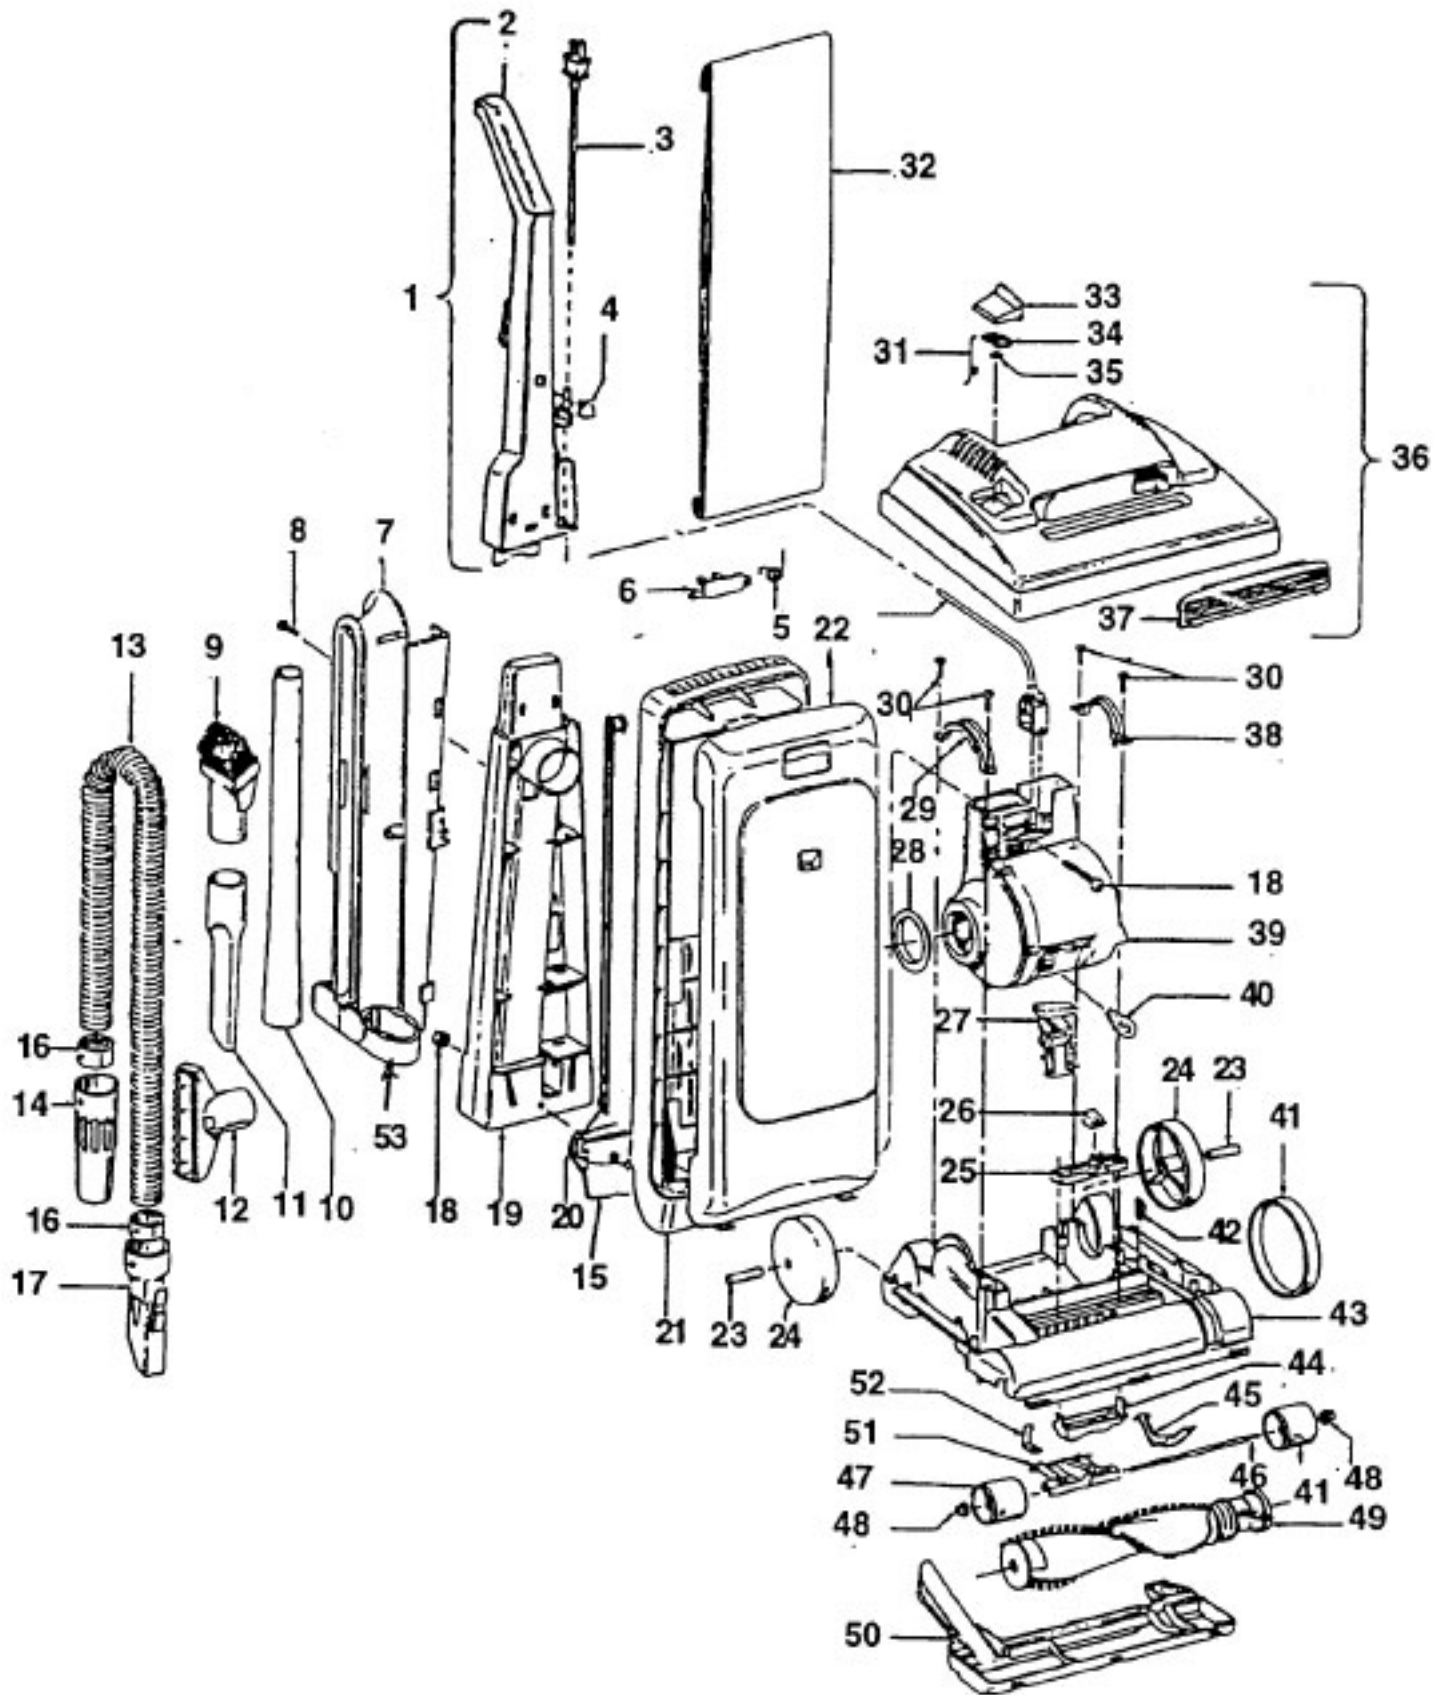

Preferred
Spectrum

Models U5095-930, U5095-940, *U5095-980
Models U5097-930

**Preferred
Spectrum**

**Models U5095-930, U5095-940, *U5095-980
Models U5097-930**

Ref. No.	Part No.	Description
1	48663160	Upper Handle Assem. - ABE
2	39458057	Handle Grip - ABE
3	46388027	Attachment Cord - AG - 35 Ft. '
4	37911038	Plug
5	38355009	Spring
6	36151013	Latch
7	41426019	Tool Holder - ABE
8	21447220	Screw - Self Tapping
9	43414145	Dusting Brush - AG
10	38634078	Ext. Tube - AG
11	38617024	Crevice Tool - AG
12	38614029	Furniture Nozzle - AG
13	43434033	Hose Comp. - Standard - ABX/AG
14	32288011	Hose Connector - AG
15	36425081	Bag Housing Bracket
16	36116014	Hose Connector Collar - AG
17	38656035	Hose Adapter - AG
18	40201085	Nut & Bolt
19	39464005	Lower Handle - ABE
20	38456036	Switch Control Rod - AG
21	37254069	Bag Housing
22	37257186	Bag Hsg Door-U5095-930, U5095-940, U5095-980
	37257189	Bag Hsg Door U5097-930 ABE
23	31523012	Wheel Shaft - AG
24	38522011	Rear Wheel - AG
25	38567008	Cam Actuator - KE
26	38421070	Indicator Knob - ABE
27	38458022	Handle Release Lever - AG
28	38784016	Seal
29	36131057	Motor Retainer Cap - R.H.
30	21447217	Screw - Self Tapping
31	38351013	Spring
32	4010001A	Throw - Away Bag - 3 Pk.
33	37257057	Door Assem. - ABY
34	38785013	Seal
35	21362006	Speed Nut
36	42252385	Hood Assem. - ABY - U5095-930, U5095-940, U5095-980
	42252031	Hood Assem. - AAY - U5097-930
37	39383098	Dirt Finder Lens - KC
38	36131090	Motor Retainer Cap - L.H.
39	43576142	Motor - (P-202)
40	27313101	Dirt Finder Lamp
41	38528027	Belt
42	13261AY	Rug Nozzle Rib Shoe

Ref. No.	Part No.	Description
43	42243001	Main Body Assem. (Incl. Items 23,24,27,42)
44	38563011	Nozzle Height Adj. Cam
45	38452089	Lever (Use wheel assem. 43248059)
46	32563012	Wheel Shaft - AY (Use 43248059)
47	43248059	Wheel - AG
48	36131056	Wheel Retainer - BZ
49	48414081	Agitator (P-204)
50	37245108	Bottom Plate - AG
51	43248059	Front Wheel Assem. (Incl. It. 45,46 47)
52	34572002	Cam Actuator Spring - FW
53	36433118	Tool Holder Connector

ITEMS NOT ILLUSTRATED

3944201P	Cord Wrap
51639111	Bag Cap Nameplate

PACKAGING MATERIAL

56511A29	Owner Manual
58185184	Carton - Common
58274014	Carton Support
58347021	Cleaning Tool Carton
58385020	Hard Bag Support

Model U5095-980 is an ensemble which includes a
Dubl-Duty S1103.