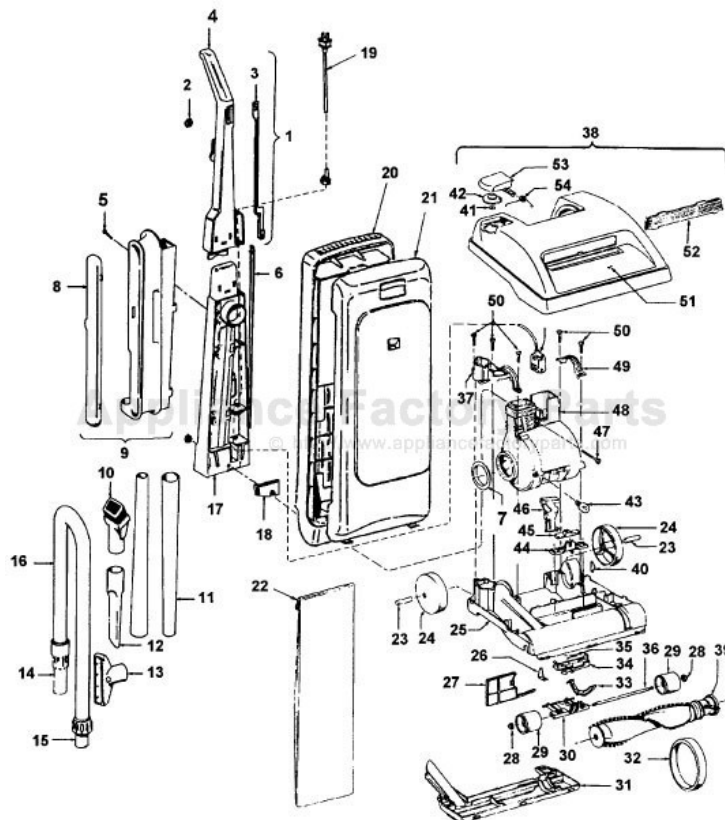

[Find Your HOOVER Vacuum Cleaner Parts - Select From 1456 Models](#)

----- Manual continues below part list -----