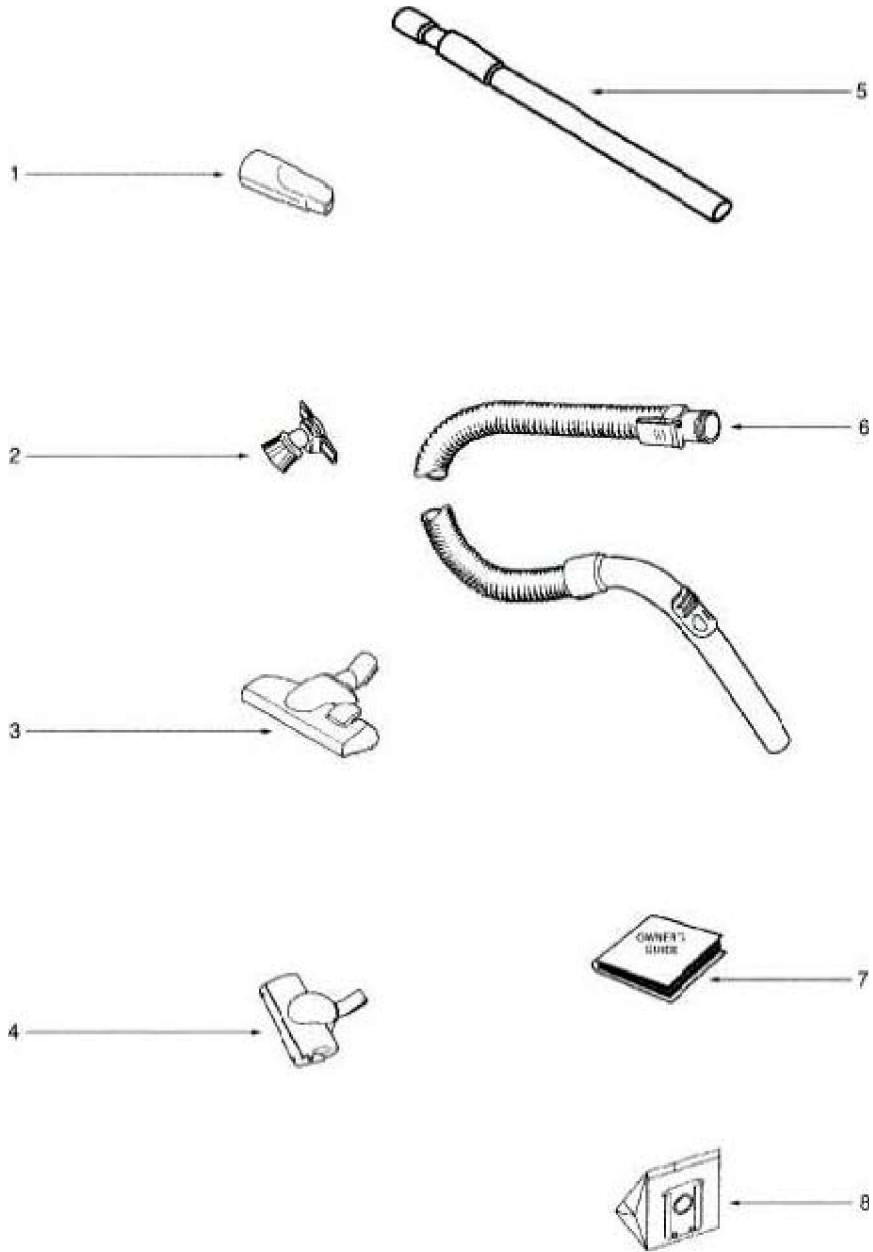

ACCESSORIES - EL6985A

Ref #	Part	Description	Comments
1	39843	TELESCOPIC CREVICE TOOL A	
3	39845	SIVO HIGH FLOOR TOOL ASSY	
4	39846	DUPRO TURBO BT NOZZLE ASS	
5	39844	TELESCOPIC WAND ASSY	
6	39840	HOSE ASSEMBLY	
8	EL200B	S BAG CLASSIC	
2	39842	TOOL COMBINATION	
	39841	CADDY - TOOL	Not illustrated.
7	73400		

E-2193423-01 Belt for Turbo Nozzle