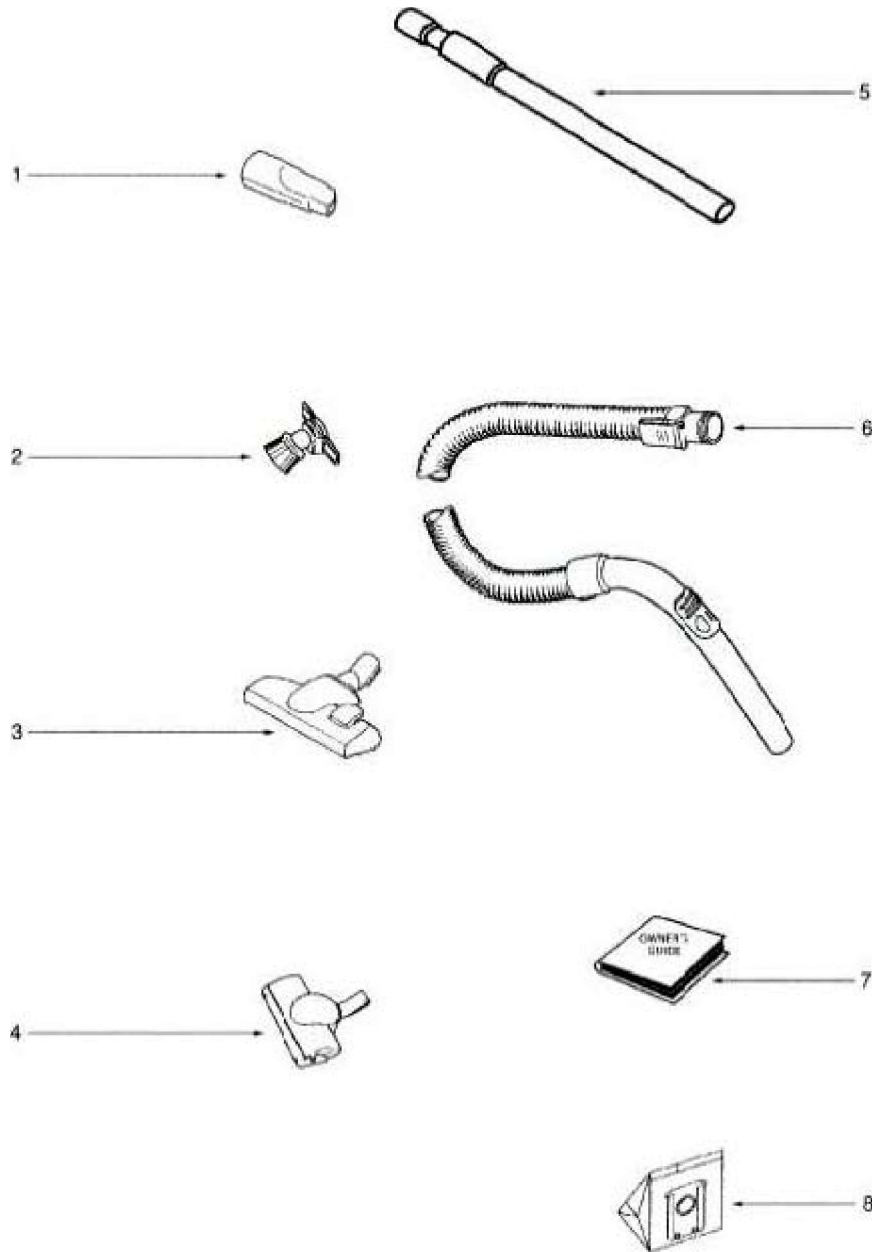

PARTS - EL6985A

Ref #	Part	Description	Comments	Qty
1	1130550-01	HANDLE CPL.		
2	1130511-02	PIN - HANDLE		
3	1130509-00	LID - FILTER		
4	1130529-01	ABSORBENT - FILTER LID		
5	EL012	HEPA FILTERS		
6	1130289-01	SEAL		
7	1130512-01	SLIDER		
8	1130515-15	DISPLAY		
9	1131175-01	PCB		
10	1130514-12	PEDAL - ON/OFF		
11	1130513-05	PEDAL - CORD WINDER		
12	1050326-02	SWITCH - POWER		
13	61403-1	SPRING - PKGD	Pkg of 5	
14	1130502-02	HOUSING - MOTOR		
15	1130521-01	ABSORBENT		
16	1050808-01	SUPPORT - MOTOR		
17	1130517-02	HOOD - MOTOR		
18	1130516-01	SEAL - MOTOR		
19	1130527-12	LID - CATCH		
20	1130551-02	FRONT & REAR COVER CPL.		
21	61415-1	FLAP SPRING - PKGD	Pkg of 5	
22	1130523-01	DEVICE - SAFETY		
23	11 7966-02	INDICATOR CPL.		
24	1130522-01	HOLDER - DUST BAG		
25	1130535-01	FILTER - MOTOR		
26	1130538-01	HOLDER - MOTOR FILTER		
27	115857-04	SEAL		
28	1130500-02	MODULE - DUST BAG		
29	1130506-01	WHEEL - REAR		
30	1130548-12	BOTTOM PART CPL.		
31	1096042-03	HOLDER - WHEEL		
32	1129038-01	FRONT WHEEL CPL.		
33	1128341-30	CORDWINDER CPL.		
34	1130526-06	AREA - CABLE RECESS		
35	62109-2	ELECTROLUX SCREW PACKAGE		
36	1129023-01	SUPPORT - MOTOR		
37	60650-3	MOTOR ASSEMBLY - CARTONED		

ACCESSORIES - EL6985A

Ref #	Part	Description	Comments	Qty
1	39843	TELESCOPIC CREVICE TOOL A		
3	39845	SIVO HIGH FLOOR TOOL ASSY		
4	39846	DUPRO TURBO BT NOZZLE ASS		
5	39844	TELESCOPIC WAND ASSY		
6	39840	HOSE ASSEMBLY		
8	EL200B	S BAG CLASSIC		
2	39842	TOOL COMBINATION		
	39841	CADDY - TOOL	Not illustrated.	
7	73400			

E-2193423-01 Belt for Turbo Nozzle