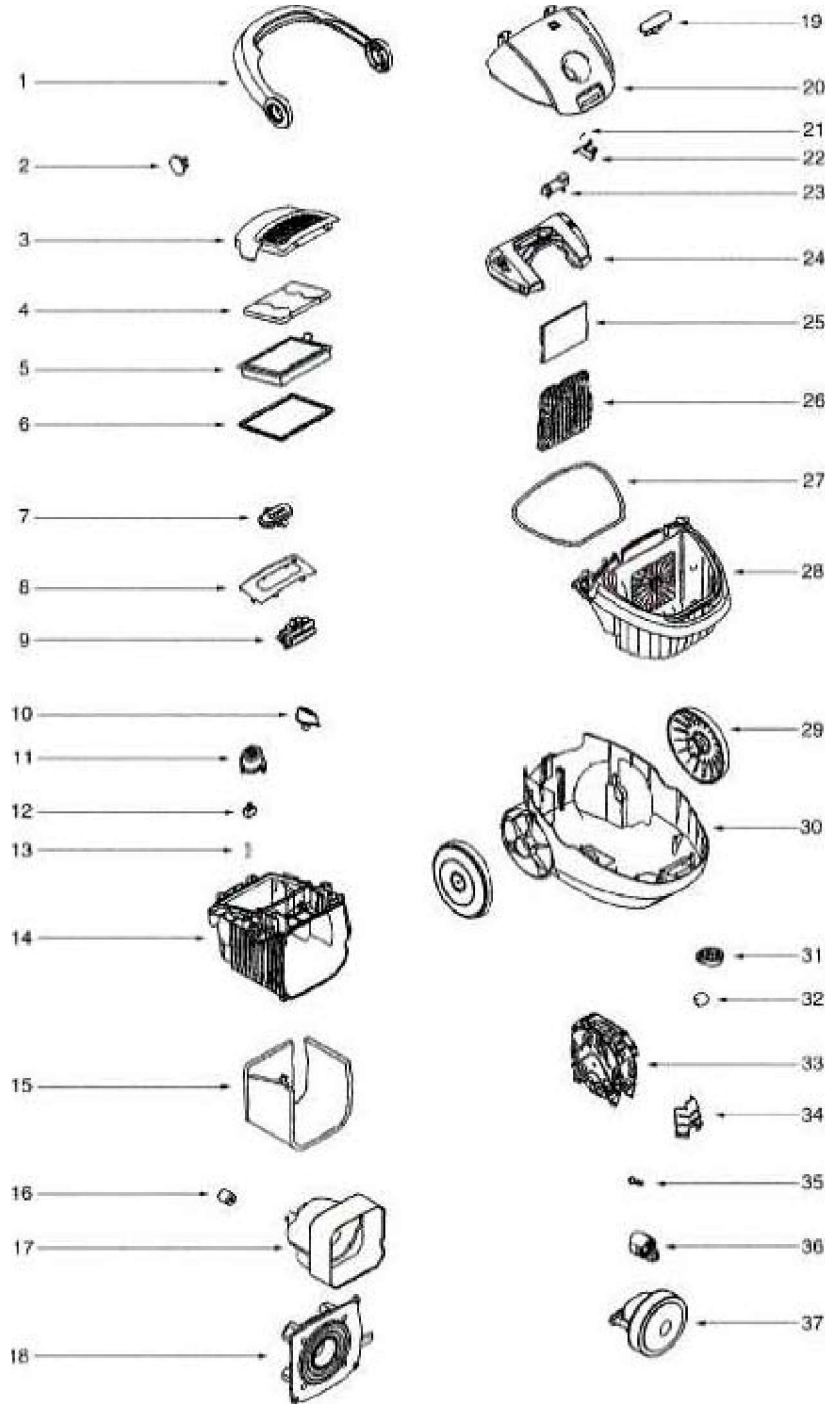

This Owner's Manual is provided and hosted by [Appliance Factory Parts](#).

Electrolux EL6985A Owner's Manual

[Shop genuine replacement parts for Electrolux
EL6985A](#)

[Find Your Electrolux Vacuum Cleaner Parts - Select From 68 Models](#)

----- Manual continues below -----

PARTS - EL6985A

Ref #	Part	Description	Comments
1	1130550-01	HANDLE CPL.	
2	1130511-02	PIN - HANDLE	
3	1130509-00	LID - FILTER	
4	1130529-01	ABSORBENT - FILTER LID	
5	EL012	HEPA FILTERS	
6	1130289-01	SEAL	
7	1130512-01	SLIDER	
8	1130515-15	DISPLAY	
9	1131175-01	PCB	
10	1130514-12	PEDAL - ON/OFF	
11	1130513-05	PEDAL - CORD WINDER	
12	1050326-02	SWITCH - POWER	
13	61403-1	SPRING - PKGD	Pkg of 5
14	1130502-02	HOUSING - MOTOR	
15	1130521-01	ABSORBENT	
16	1050808-01	SUPPORT - MOTOR	
17	1130517-02	HOOD - MOTOR	
18	1130516-01	SEAL - MOTOR	
19	1130527-12	LID - CATCH	
20	1130551-02	FRONT & REAR COVER CPL.	
21	61415-1	FLAP SPRING - PKGD	Pkg of 5
22	1130523-01	DEVICE - SAFETY	
23	117966-02	INDICATOR CPL.	
24	1130522-01	HOLDER - DUST BAG	
25	1130535-01	FILTER - MOTOR	
26	1130538-01	HOLDER - MOTOR FILTER	
27	115857-04	SEAL	
28	1130500-02	MODULE - DUST BAG	
29	1130506-01	WHEEL - REAR	
30	1130548-12	BOTTOM PART CPL.	
31	1096042-03	HOLDER - WHEEL	
32	1129038-01	FRONT WHEEL CPL.	
33	1128341-30	CORDWINDER CPL.	
34	1130526-06	AREA - CABLE RECESS	
35	62109-2	ELECTROLUX SCREW PACKAGE	
36	1129023-01	SUPPORT - MOTOR	
37	60650-3	MOTOR ASSEMBLY - CARTONED	

ACCESSORIES - EL6985A

Ref #	Part	Description	Comments
1	39843	TELESCOPIC CREVICE TOOL A	
3	39845	SIVO HIGH FLOOR TOOL ASSY	
4	39846	DUPRO TURBO BT NOZZLE ASS	
5	39844	TELESCOPIC WAND ASSY	
6	39840	HOSE ASSEMBLY	
8	EL200B	S BAG CLASSIC	
2	39842	TOOL COMBINATION	
	39841	CADDY - TOOL	Not illustrated.
7	73400		

E-2193423-01 Belt for Turbo Nozzle