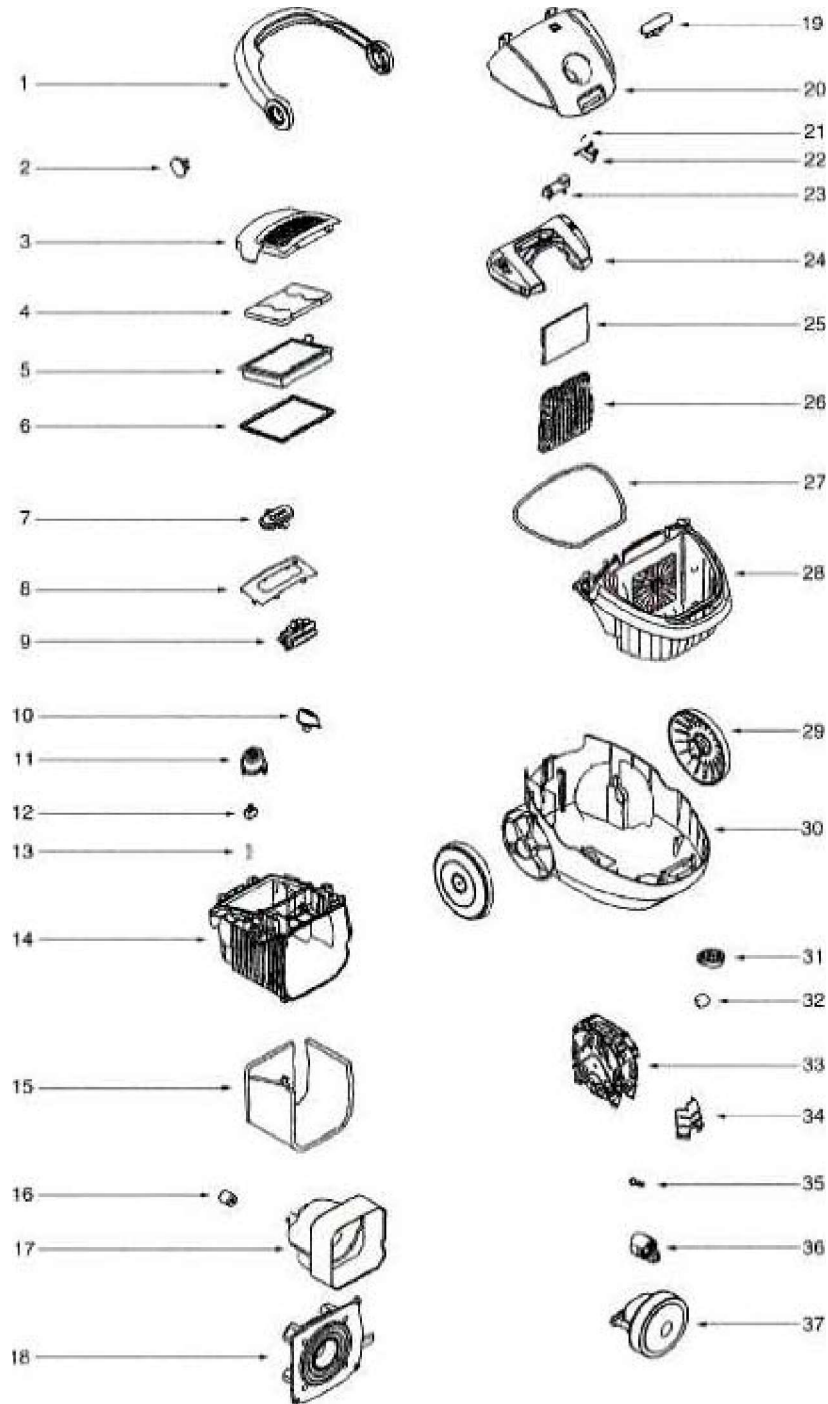

PARTS - EL6985A

Ref #	Part	Description	Comments	Qty
1	1130550-01	HANDLE CPL.		
2	1130511-02	PIN - HANDLE		
3	1130509-00	LID - FILTER		
4	1130529-01	ABSORBENT - FILTER LID		
5	EL012	HEPA FILTERS		
6	1130289-01	SEAL		
7	1130512-01	SLIDER		
8	1130515-15	DISPLAY		
9	1131175-01	PCB		
10	1130514-12	PEDAL - ON/OFF		
11	1130513-05	PEDAL - CORD WINDER		
12	1050326-02	SWITCH - POWER		
13	61403-1	SPRING - PKGD	Pkg of 5	
14	1130502-02	HOUSING - MOTOR		
15	1130521-01	ABSORBENT		
16	1050808-01	SUPPORT - MOTOR		
17	1130517-02	HOOD - MOTOR		
18	1130516-01	SEAL - MOTOR		
19	1130527-12	LID - CATCH		
20	1130551-02	FRONT & REAR COVER CPL.		
21	61415-1	FLAP SPRING - PKGD	Pkg of 5	
22	1130523-01	DEVICE - SAFETY		
23	11 7966-02	INDICATOR CPL.		
24	1130522-01	HOLDER - DUST BAG		
25	1130535-01	FILTER - MOTOR		
26	1130538-01	HOLDER - MOTOR FILTER		
27	115857-04	SEAL		
28	1130500-02	MODULE - DUST BAG		
29	1130506-01	WHEEL - REAR		
30	1130548-12	BOTTOM PART CPL.		
31	1096042-03	HOLDER - WHEEL		
32	1129038-01	FRONT WHEEL CPL.		
33	1128341-30	CORDWINDER CPL.		
34	1130526-06	AREA - CABLE RECESS		
35	62109-2	ELECTROLUX SCREW PACKAGE		
36	1129023-01	SUPPORT - MOTOR		
37	60650-3	MOTOR ASSEMBLY - CARTONED		

ACCESSORIES - EL6985A

Ref #	Part	Description	Comments	Qty
1	39843	TELESCOPIC CREVICE TOOL A		
3	39845	SIVO HIGH FLOOR TOOL ASSY		
4	39846	DUPRO TURBO BT NOZZLE ASS		
5	39844	TELESCOPIC WAND ASSY		
6	39840	HOSE ASSEMBLY		
8	EL200B	S BAG CLASSIC		
2	39842	TOOL COMBINATION		
	39841	CADDY - TOOL	Not illustrated.	
7	73400			

E-2193423-01 Belt for Turbo Nozzle