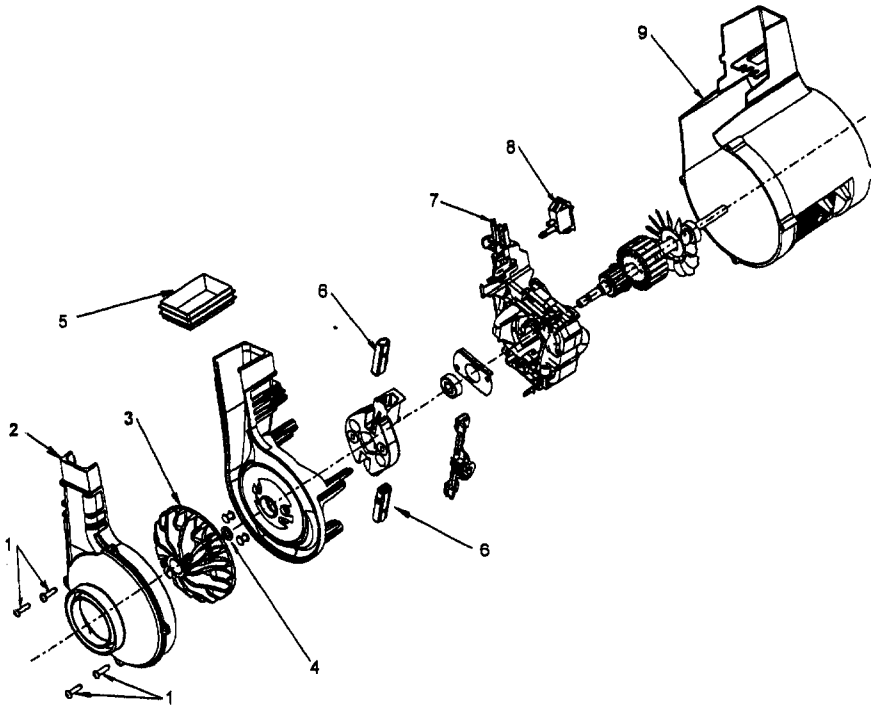

Motor - 43576200 - 12 Amp
43576199 - 12 Amp
43576204 - 8 Amp
43576205 - 12 Amp

Breathe Easy - WidePath Models
Elite / Legacy Style Models
Breathe Easy with headlight Models
Non- Headlight Elite / Legacy Models

Ref. No.	Part No.	Description
	43576200	Motor Assembly Complete
	43576199	Motor Assembly Complete
	43576204	Motor Assembly Complete
	43576205	Motor Assembly Complete
1	214793DA	Screw-Self Tapping (4)
2	38736033	Fan Chamber
3	43565006	Fan/Nut Assembly
4	21312793	* Washer
5	38783020	Duct Seal
6	41311022	Motor Brush Assem. (2)
7	36914006	Switch Bus Bar
8	28161068	Switch Assembly
9	37194046	Motor End Cap Assembly -ABE