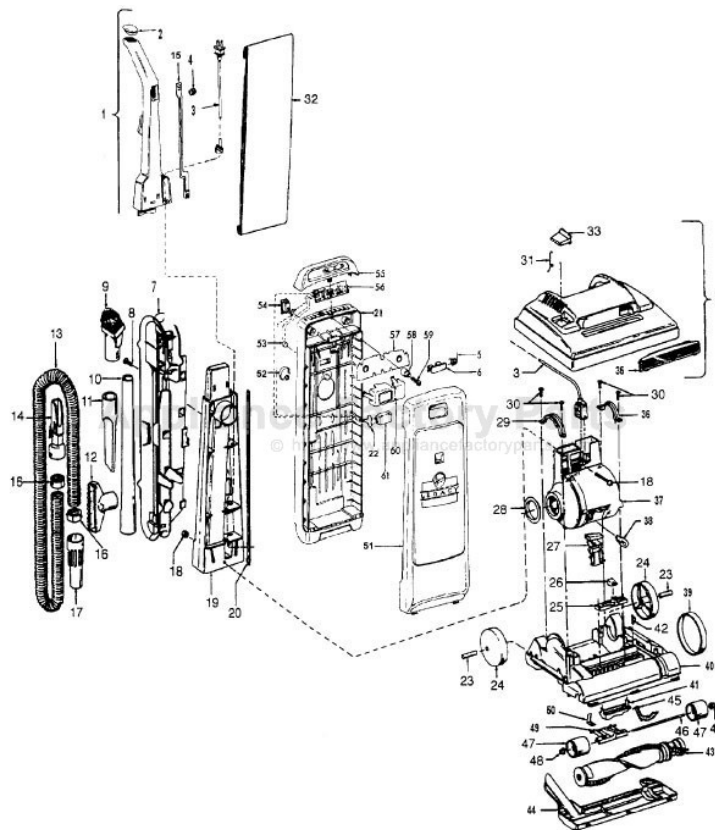

This Owner's Manual is provided and hosted by [Appliance Factory Parts](#).

HOOVER U5103-930 Owner's Manual

[Shop genuine replacement parts for HOOVER
U5103-930](#)

[Find Your HOOVER Vacuum Cleaner Parts - Select From 1456 Models](#)

----- Manual continues below part list -----

Available Replacement Parts for HOOVER U5103-930

H-38528040	BELT VACUUM HOOVER OEM (1 PACK)
48414036	HOOVER ELITE BRUSH ROLLER
H-43267002	AGITATOR BEARING ASM
K-109289	BULB

Agitator - 48414081
 Agitator - 48414075

Elite/ Elite II/ Dimension/ Legacy/ TurboPOWER/ Caddy Vac - Four Brush
 Caddy Vac - Four Brush

Ref. No.	Part No.	Description
	48414081	Agitator Assem. Complete (Natural Bristles)
	48414075	Agitator Assem. Complete (Blue Bristles)
1	36423016	Thread Guard - RH
2	43267002	Agitator Bearing Assem. (2)
3	21347003	Conical Washer (2)
4	36422022	Agitator End (2)
5	N/A	Agitator Body
6	32724013	Agitator Shaft
7	36423017	Thread Guard - LH - AG

ITEMS NOT ILLUSTRATED

38781013	Duct Seal (8 1/2" Long adhesive backed foam seal used on early models in place of item 18)
54821001	Tape (Roll)