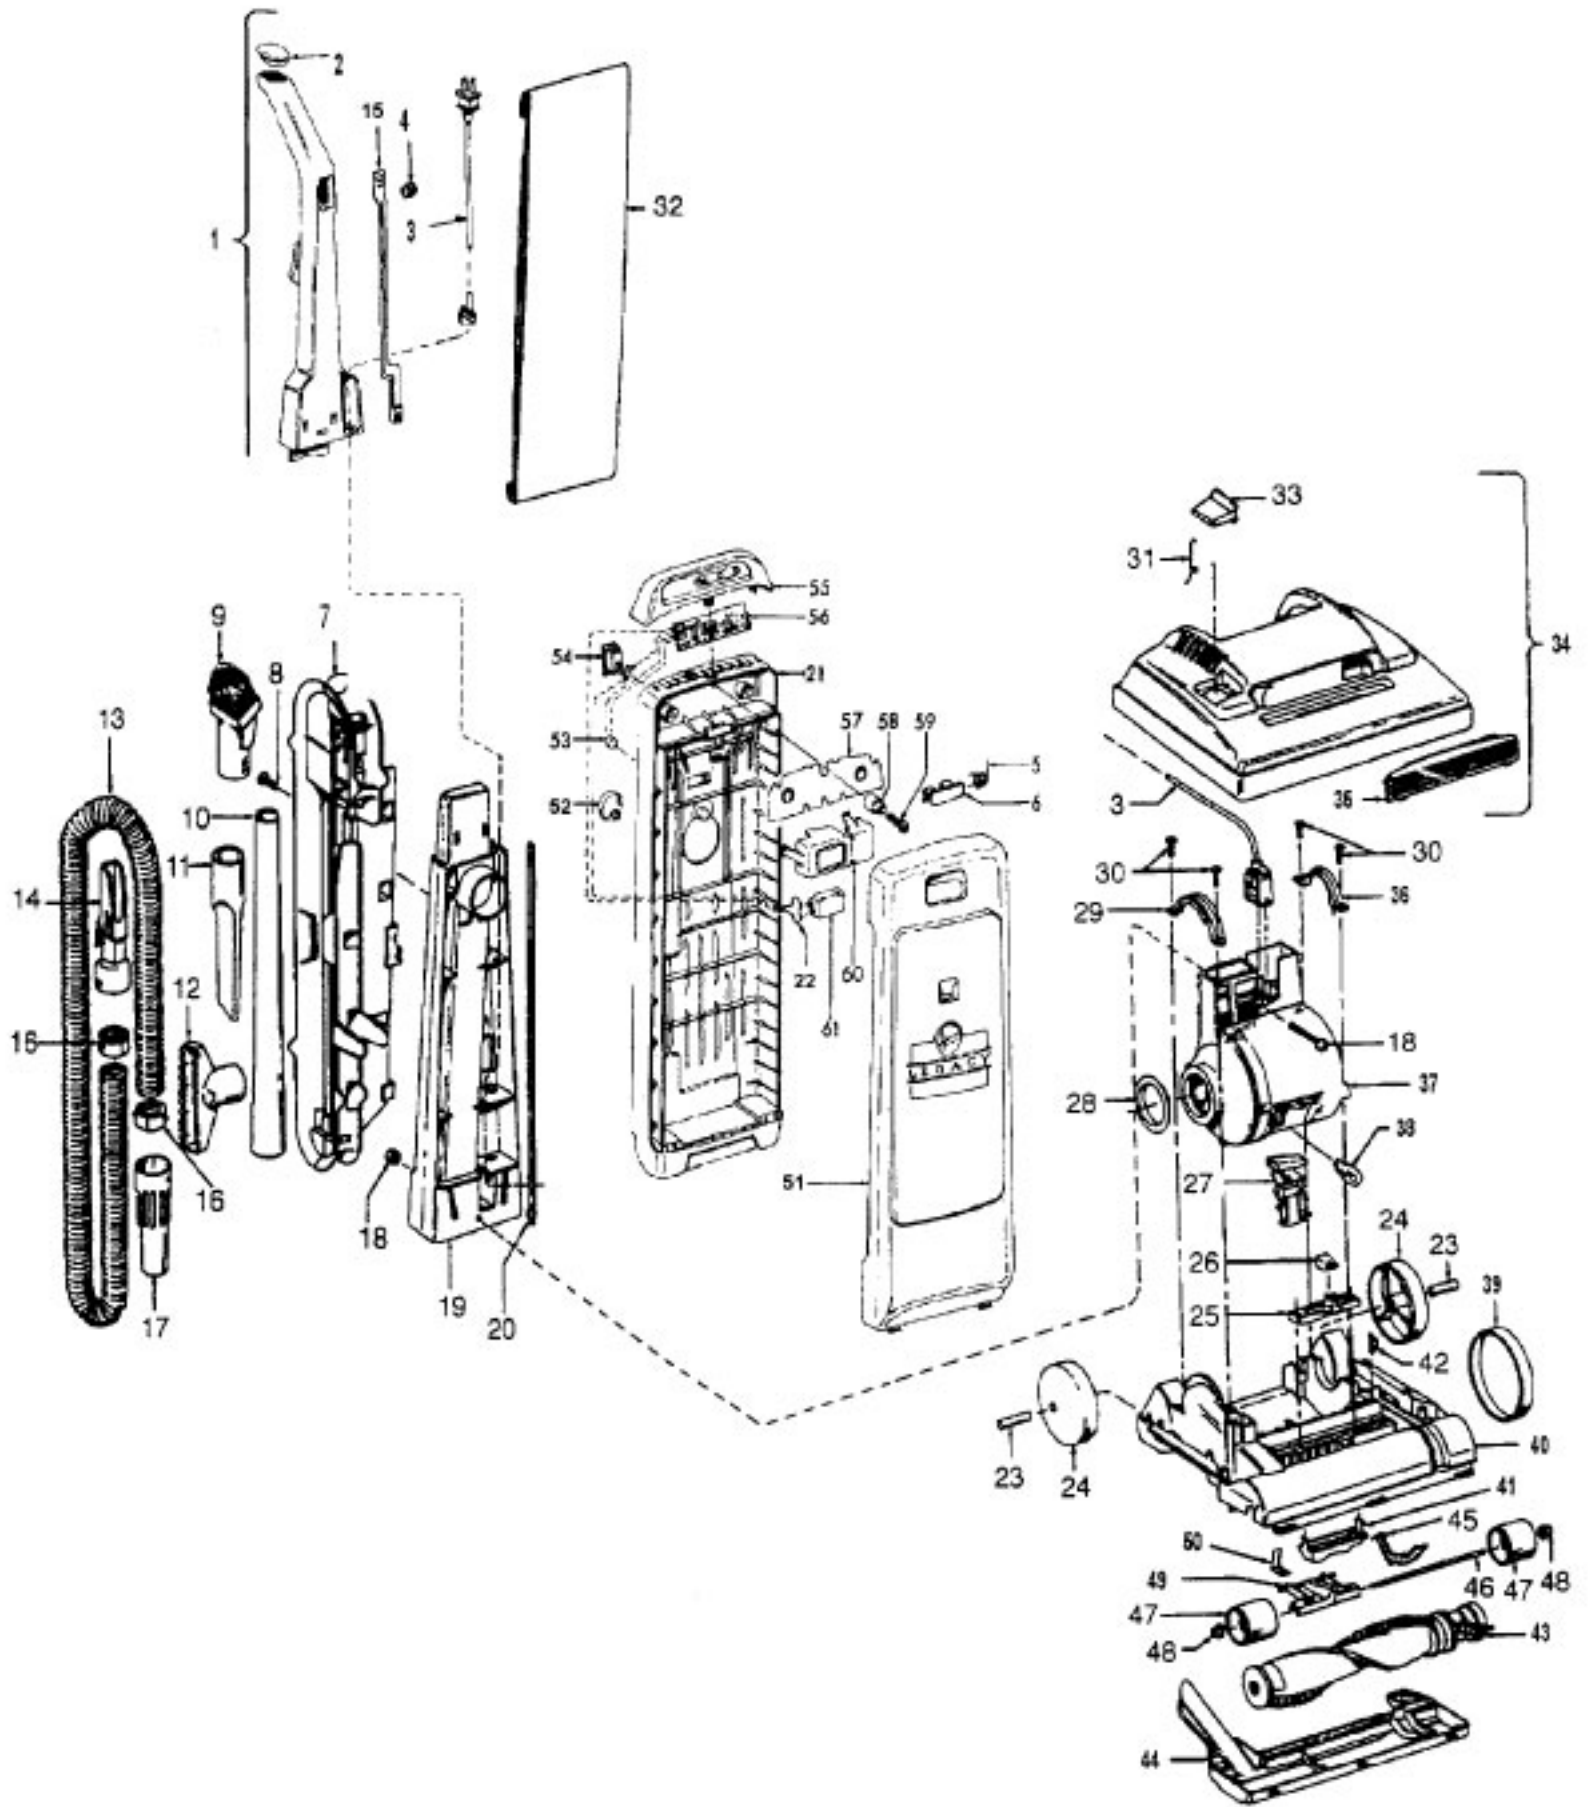

This Owner's Manual is provided and hosted by [Appliance Factory Parts](#).

HOOVER U5103-930 Owner's Manual

[Shop genuine replacement parts for HOOVER
U5103-930](#)

[Find Your HOOVER Vacuum Cleaner Parts - Select From 1456 Models](#)

----- Manual continues below part list -----

Available Replacement Parts for HOOVER U5103-930

H-38528040	BELT VACUUM HOOVER OEM (1 PACK)
48414036	HOOVER ELITE BRUSH ROLLER
H-43267002	AGITATOR BEARING ASM
K-109289	BULB

Agitator - 48414081
 Agitator - 48414075

Elite/ Elite II/ Dimension/ Legacy/ TurboPOWER/ Caddy Vac - Four Brush
 Caddy Vac - Four Brush

Ref. No.	Part No.	Description
	48414081	Agitator Assem. Complete (Natural Bristles)
	48414075	Agitator Assem. Complete (Blue Bristles)
1	36423016	Thread Guard - RH
2	43267002	Agitator Bearing Assem. (2)
3	21347003	Conical Washer (2)
4	36422022	Agitator End (2)
5	N/A	Agitator Body
6	32724013	Agitator Shaft
7	36423017	Thread Guard - LH - AG

ITEMS NOT ILLUSTRATED

38781013	Duct Seal (8 1/2" Long adhesive backed foam seal used on early models in place of item 18)
54821001	Tape (Roll)