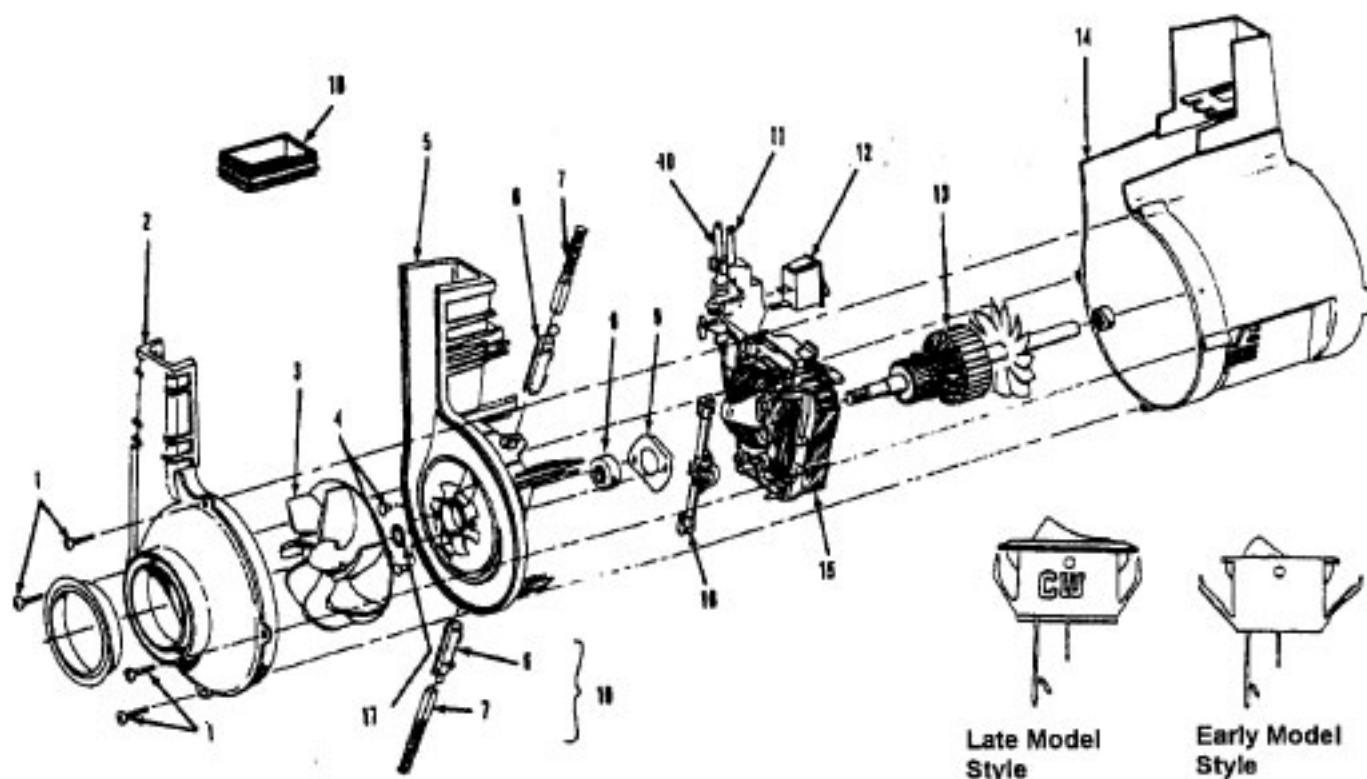

----- Manual continues below part list -----

Available Replacement Parts for HOOVER U5103-930

H-38528040	BELT VACUUM HOOVER OEM (1 PACK)
48414036	HOOVER ELITE BRUSH ROLLER
H-43267002	AGITATOR BEARING ASM
K-109289	BULB

Agitator - 48414081
 Agitator - 48414075

Elite/ Elite II/ Dimension/ Legacy/ TurboPOWER/ Caddy Vac - Four Brush
 Caddy Vac - Four Brush

Ref. No.	Part No.	Description
	48414081	Agitator Assem. Complete (Natural Bristles)
	48414075	Agitator Assem. Complete (Blue Bristles)
1	36423016	Thread Guard - RH
2	43267002	Agitator Bearing Assem. (2)
3	21347003	Conical Washer (2)
4	36422022	Agitator End (2)
5	N/A	Agitator Body
6	32724013	Agitator Shaft
7	36423017	Thread Guard - LH - AG