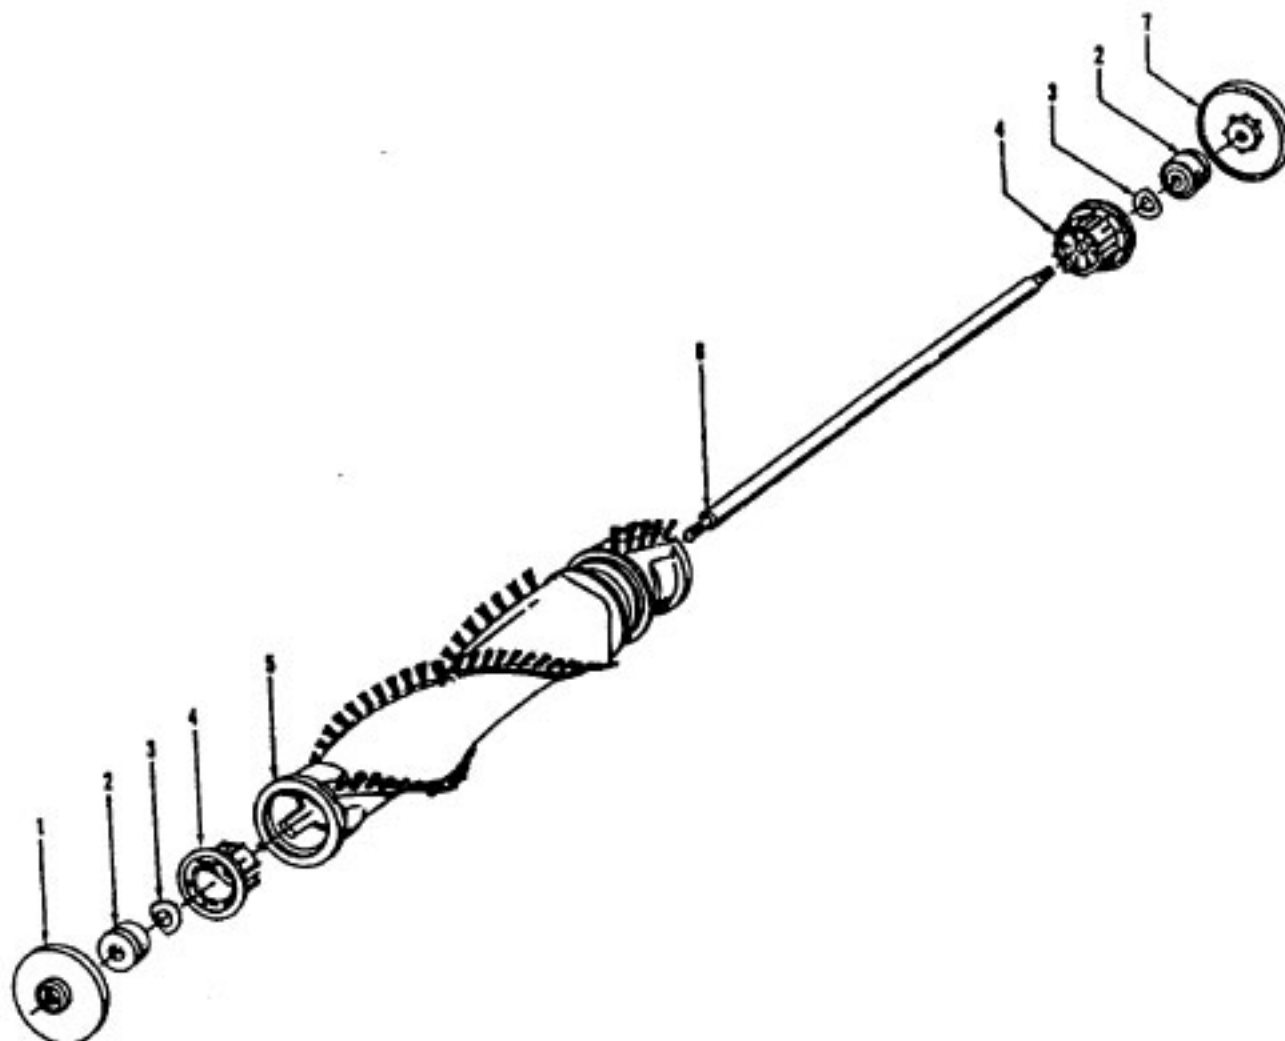

----- Manual continues below part list -----

Available Replacement Parts for HOOVER U5103-930

H-38528040	BELT VACUUM HOOVER OEM (1 PACK)
48414036	HOOVER ELITE BRUSH ROLLER
H-43267002	AGITATOR BEARING ASM
K-109289	BULB

Agitator - 48414081
 Agitator - 48414075

Elite/ Elite II/ Dimension/ Legacy/ TurboPOWER/ Caddy Vac - Four Brush
 Caddy Vac - Four Brush

Ref. No.	Part No.	Description
	48414081	Agitator Assem. Complete (Natural Bristles)
	48414075	Agitator Assem. Complete (Blue Bristles)
1	36423016	Thread Guard - RH
2	43267002	Agitator Bearing Assem. (2)
3	21347003	Conical Washer (2)
4	36422022	Agitator End (2)
5	N/A	Agitator Body
6	32724013	Agitator Shaft
7	36423017	Thread Guard - LH - AG

Ref. No.	Part No.	Description
	43576142	Motor Assem. Comp.
	43576181	Motor Assem. Comp. (Replaced by 43576204)
1	214793DA	Screw-Self Tapping (4)
2	38736033	Fan Chamber
3	38755030	Fan
4	N/A	Rivet - Semi Tubular (2)
5	N/A	Motor Housing Assem.
6	N/A	Motor Brush Holder (2)
7	N/A	Motor Brush Assem. (2)
8	N/A	Bearing
9	N/A	Bearing Retainer
10	36914004	Switch Bus Bar
11	39116005	Attachment Terminal
12	28218043	Switch Assem. - Early Models (Prior to 5/96)
	28161062	Switch Assem. - Late Models (After 5/96)
13	N/A	Armature/Bearing Assem.
14	37194046	Motor End Cap Assem. - MW
15	N/A	Field Assem.
16	N/A	Lamp Holder Assem.
17	21312793	Washer
18	38783020	Duct Seal
19	41311016	Motor Brush Holder Assem.

ITEMS NOT ILLUSTRATED

38781013	Duct Seal (8 1/2" Long adhesive backed foam seal used on early models in place of item 18)
54821001	Tape (Roll)